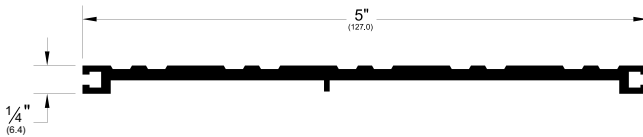

## Pemko Commercial Thresholds: Half Saddle Thresholds

The global leader in  
door opening solutions

2755\_   

AVAILABLE FINISHES: A, D  
WIDTH: 5" (127 mm)  
HEIGHT: 1/4" (6.4 mm)

A (Mill Finish Aluminum)  
D (Dark Bronze Anodized)