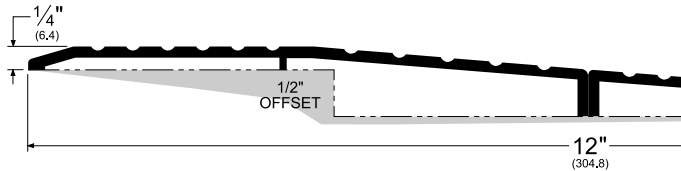

Architectural Door Accessories

ASSA ABLOY

Pemko Modular Ramps: Barrier - Free Ramp Thresholds

The global leader in
door opening solutions

257X259_

AVAILABLE FINISHES: A, B, D, G

OFFSET: 1/2" (12.7 mm)

TOTAL RAMP LENGTH: 12" (304.8 mm)

HEIGHT: 1/4" (6.4 mm)

A (Mill Finish Aluminum)

B (Mill Finish Extruded Bronze [Brass])

D (Dark Bronze Anodized Aluminum)

G (Gold Anodized Aluminum)

TITLE:
PREPARED FOR:
PREPARED BY:
DATE:
COMMENTS: