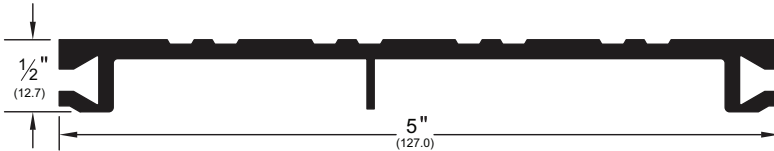

Architectural Door Accessories

ASSA ABLOY

Pemko Commercial Thresholds: Saddle Thresholds

The global leader in
door opening solutions

2555_   

AVAILABLE FINISHES: A, D, G
WIDTH: 5" (127.0 mm)
HEIGHT: 1/2" (12.7 mm)