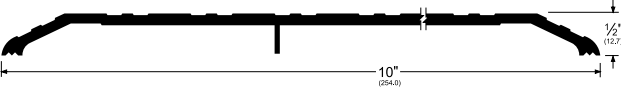

Architectural Door Accessories

ASSA ABLOY

Pemko Commercial Thresholds Saddle Thresholds

The global leader in
door opening solutions

2550_

AVAILABLE FINISHES: A, D
WIDTH: 10" (254.0 mm)
HEIGHT: 1/2" (12.7 mm)