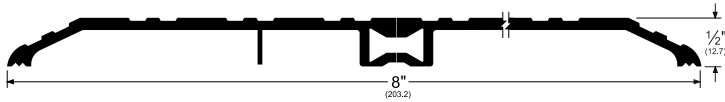

## Pemko Commercial Thresholds: Saddle Thresholds

The global leader in  
door opening solutions

254X4\_

AVAILABLE FINISHES: **A, B, D, G**

WIDTH: **8" (203.2 mm)**

HEIGHT: **1/2" (12.7 mm)**

**A** (Mill Finish Aluminum)