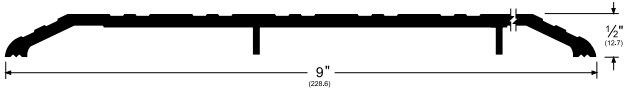

## Pemko Commercial Thresholds: Saddle Thresholds

The global leader in  
door opening solutions

2549\_

AVAILABLE FINISHES: A, D  
WIDTH: 9" (228.6 mm)  
HEIGHT: 1/2" (12.7 mm)

A (Mill Finish Aluminum)  
D (Dark Bronze Anodized)