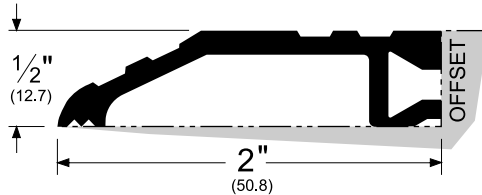

Architectural Door Accessories

ASSA ABLOY

Pemko Commercial Thresholds: Saddle Thresholds

The global leader in
door opening solutions

252_

AVAILABLE FINISHES: A, B, D, G

WIDTH: 2" (50.8 mm)

HEIGHT: 1/2" (12.7 mm)