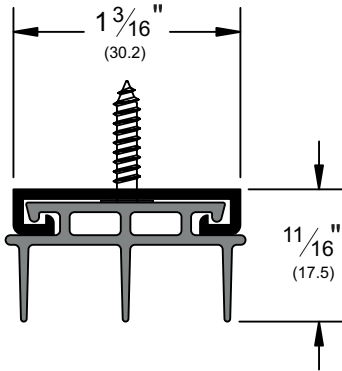

**ASSA ABLOY**

**DOOR BOTTOMS: DOOR SHOES**

**2343\_V**

AVAILABLE FINISHES: A, D, G

AVAILABLE LENGTHS: 36", 48"

WIDTH: 1-3/16" (30.2 mm)

TOTAL HEIGHT: 11/16" (17.5 mm) - (including insert)

REPLACEMENT INSERT: EV94 (BL)