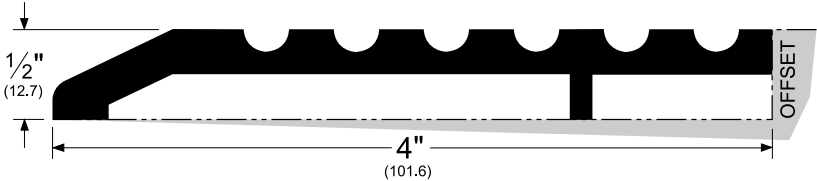

## Pemko Commercial Thresholds: Saddle Thresholds

The global leader in  
door opening solutions

227\_

AVAILABLE FINISHES: **A, B, D, G**  
WIDTH: **4" (101.6 mm)**  
HEIGHT: **1/2" (12.7 mm)**

- A** (Mill Finish Aluminum)
- B** (Mill Finish Bronze [Brass])
- D** (Dark Bronze Anodized)
- G** (Gold Anodized)