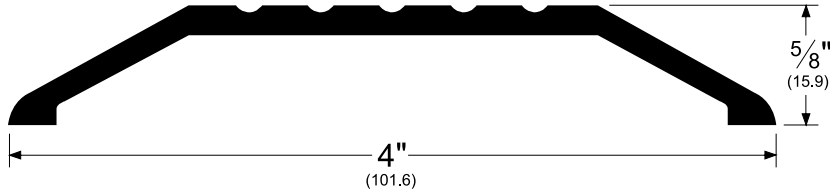

Architectural Door Accessories

ASSA ABLOY

Pemko Commercial Thresholds: Saddle Thresholds

The global leader in
door opening solutions

198_ **BHMA**
CERTIFIED

AVAILABLE FINISHES: **A, B, D, G**

WIDTH: **4" (101.6 mm)**

HEIGHT: **5/8" (15.9 mm)**

A (Mill Finish Aluminum)

B (Mill Finish Extruded Bronze [Brass])

D (Dark Bronze Anodized)

G (Gold Anodized)

TITLE:
PREPARED FOR:
PREPARED BY:
DATE:
COMMENTS: