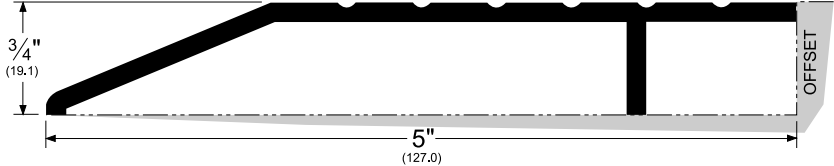

Architectural Door Accessories

ASSA ABLOY

Pemko Commercial Thresholds: Half Saddle/Offset Saddle Thresholds

The global leader in
door opening solutions

1875_

AVAILABLE FINISHES: **A, D, G**
WIDTH: **5" (127.0 mm)**
HEIGHT: **3/4" (19.1 mm)**