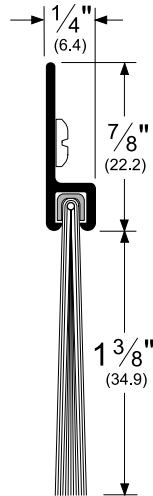

Architectural Door Accessories

ASSA ABLOY

Pemko Brush Gasketing: 180° Aluminum Retainers

The global leader in
door opening solutions

18137_NB

AVAILABLE FINISHES: C, D, G, PW
WIDTH: 1/4" (6.4 mm)
PROFILE HEIGHT: 7/8" (22.2 mm)
HEIGHT INCLUDING BRUSH: 2-1/4" (57.2 mm)

C (Clear Anodized Aluminum)
D (Dark Bronze Anodized Aluminum)
G (Gold Anodized Aluminum)
PW (Painted White Aluminum)

TITLE:
PREPARED FOR:
PREPARED BY:
DATE:
COMMENTS: