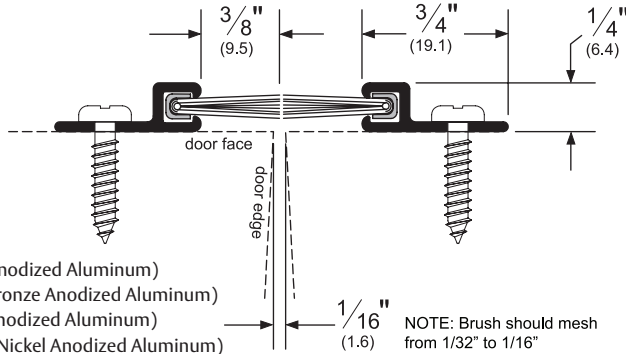

## Pemko Astragals & Meeting Stiles: Astragals & Meeting Stile Gasketing-Split Astragals

The global leader in  
door opening solutions

**18041\_NB (MS)**

**ORDER TWO  
(AS A PAIR)**

AVAILABLE FINISHES: C, D, G, SN

PROFILE WIDTH: 3/4" (19.1 mm) (x2)

TOTAL WIDTH WITH INSERT: 1-1/8" (28.6 mm) (x2)

HEIGHT: 1/4" (6.4 mm)

TITLE:
PREPARED FOR:
PREPARED BY:
DATE:
COMMENTS: