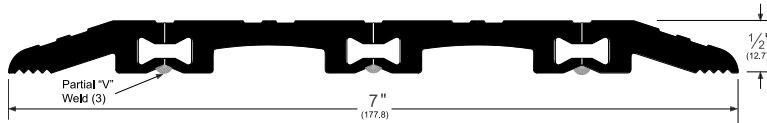

Architectural Door Accessories

ASSA ABLOY

Pemko Commercial Thresholds: Modular Heavy Duty Thresholds

The global leader in
door opening solutions

1717_

AVAILABLE FINISHES: **A, AK, D**

WIDTH: **7" (177.8 mm)**

HEIGHT: **1/2" (12.7 mm)**

A (Mill Finish Aluminum)

AK (Mill Finish Aluminum w/ PemKote)

D (Dark Bronze Anodized)

TITLE:

PREPARED FOR:

PREPARED BY:

DATE: