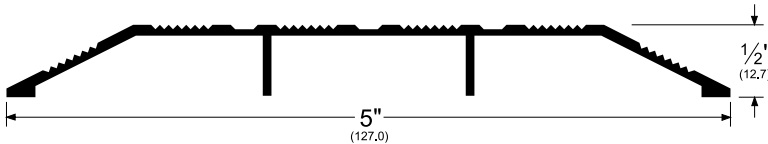

Architectural Door Accessories

ASSA ABLOY

Pemko Commercial Thresholds: Saddle Thresholds

The global leader in
door opening solutions

1710D

D (Dark Bronze Anodized)

AVAILABLE FINISHES: **A, D**

WIDTH: **5" (127.0 mm)**

HEIGHT: **1/2" (12.7 mm)**

A (Mill Finish Aluminum)

D (Dark Bronze Anodized)

TITLE:

PREPARED FOR:

PREPARED BY:

DATE:

COMMENTS: