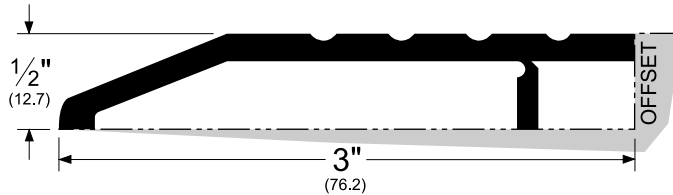

## Pemko Commercial Thresholds: Saddle Thresholds

The global leader in  
door opening solutions

168\_

AVAILABLE FINISHES: A, D, G

WIDTH: 3" (76.2 mm)

HEIGHT: 1/2" (12.7 mm)

A (Mill Finish Aluminum)  
D (Dark Bronze Anodized)  
G (Gold Anodized)