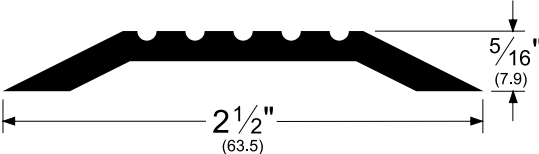

## Pemko Commercial Thresholds: Saddle Thresholds

The global leader in  
door opening solutions

166\_ 

AVAILABLE FINISHES: A, D, G  
WIDTH: 2-1/2" (63.5 mm)  
HEIGHT: 5/16" (7.9 mm)

A (Mill Finish Aluminum)  
D (Dark Bronze Anodized)  
G (Gold Anodized)