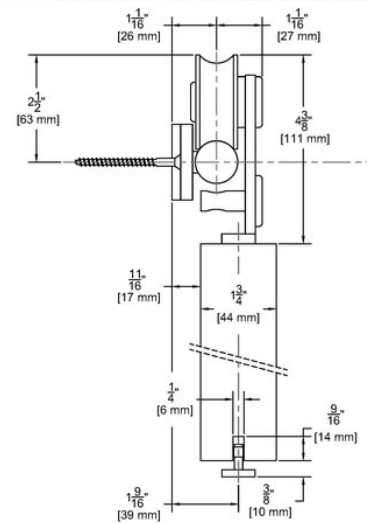

STAINLESS STEEL SLIDING TRACK HARDWARE SYSTEM

W60 SERIES FOR WOOD DOORS

For Sliding Panels up to 176 lbs.

NOTE: Alternate route dimension when using optional EPD3BL

Configurations:

- Single
- Bi-parting

Installations:

- Side Wall Mount (only)

Features:

- Made of 304 stainless steel
- Nylon coated stainless steel wheel for smooth operation
- 176 lb. panel capacity
- 5 year warranty
- Meets ADA push force requirements

Finishes:

NOTE: If ordering individual parts in the optional Black Powder Coat, Polished finishes be sure to include a prefix "D" for Black Powder Coat, "P" for Polished Stainless

Standard Kit Sizes			
PART NUMBER	MATERIAL	TRACK LENGTH	DOOR WIDTH
W60/6	304 Stainless Steel	78 $\frac{3}{4}$ "	36"
W60/8	304 Stainless Steel	98 $\frac{7}{16}$ "	48"
W60D/6	Black Powder Coated Stainless Steel	78 $\frac{3}{4}$ "	36"
W60D/8	Black Powder Coated Stainless Steel	98 $\frac{7}{16}$ "	48"
W60P/6	304 Polished Stainless Steel	78 $\frac{3}{4}$ "	36"
W60P/8	304 Polished Stainless Steel	98 $\frac{7}{16}$ "	48"