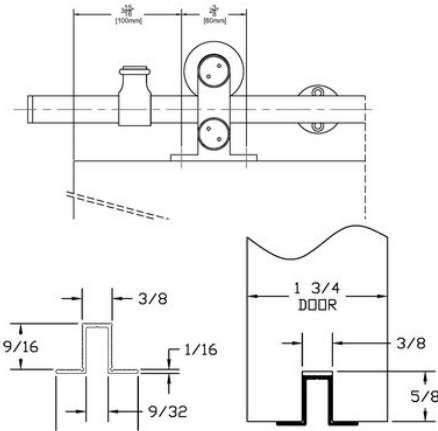

STAINLESS STEEL SLIDING TRACK HARDWARE SYSTEM

W60 SERIES FOR WOOD DOORS

For Sliding Panels up to 176 lbs.

NOTE: Alternate route dimension when using optional EPD3BL

Configurations:

- Single
- Bi-parting

Installations:

- Side Wall Mount (only)

Features:

- Made of 304 stainless steel
- Nylon coated stainless steel wheel for smooth operation
- 176 lb. panel capacity
- 5 year warranty
- Meets ADA push force requirements

Finishes:

NOTE: If ordering individual parts in the optional Black Powder Coat, Polished finishes be sure to include a prefix "D" for Black Powder Coat, "P" for Polished Stainless

Standard Kit Sizes			
PART NUMBER	MATERIAL	TRACK LENGTH	DOOR WIDTH
W60/6	304 Stainless Steel	78 $\frac{3}{4}$ "	36"
W60/8	304 Stainless Steel	98 $\frac{7}{16}$ "	48"
W60D/6	Black Powder Coated Stainless Steel	78 $\frac{3}{4}$ "	36"
W60D/8	Black Powder Coated Stainless Steel	98 $\frac{7}{16}$ "	48"
W60P/6	304 Polished Stainless Steel	78 $\frac{3}{4}$ "	36"
W60P/8	304 Polished Stainless Steel	98 $\frac{7}{16}$ "	48"