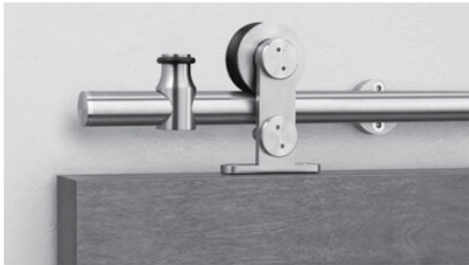

STAINLESS STEEL SLIDING TRACK HARDWARE SYSTEM

W60 SERIES FOR WOOD DOORS

For Sliding Panels up to 176 lbs.

NOTE: Alternate route dimension when using optional EPD3BL

Configurations:

- Single
- Bi-parting

Installations:

- Side Wall Mount (only)

Features:

- Made of 304 stainless steel
- Nylon coated stainless steel wheel for smooth operation
- 176 lb. panel capacity
- 5 year warranty
- Meets ADA push force requirements

Finishes: