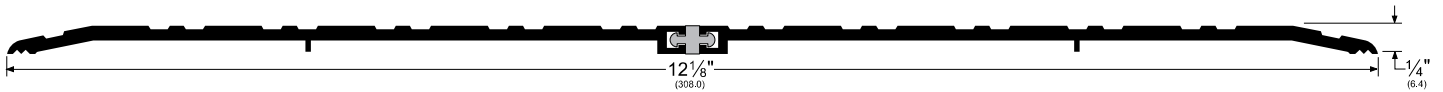

**ASSA ABLOY**

**COMMERCIAL THRESHOLDS:  
THERMAL BARRIER SADDLES**

**2746x6\_FG**

AVAILABLE FINISHES: A, D, G  
WIDTH: 12" (308.0mm)  
HEIGHT: 1/4" (6.4 mm)

<b>TITLE:</b>
<b>PREPARED FOR:</b>
<b>PREPARED BY:</b>
<b>DATE:</b>
<b>COMMENTS:</b>