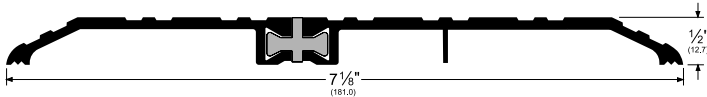

Architectural Door Accessories

ASSA ABLOY

Pemko Commercial Thresholds: Thermal Barrier Saddles

The global leader in
door opening solutions

253x4_FG

AVAILABLE FINISHES: A, B, D, G

WIDTH: 7-1/8" (181.0 mm)

HEIGHT: 1/2" (12.7 mm)