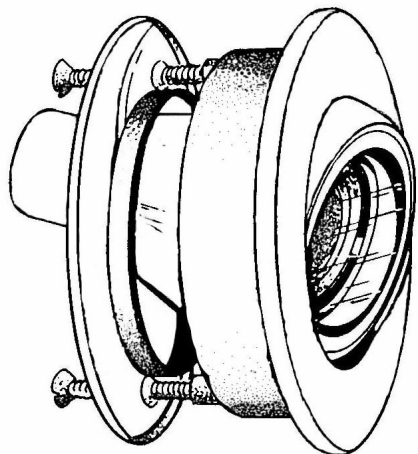

# PEEK-O

"The seeing eye for doors"

® *Revolving*

**DOOR VIEWER**

*The Finest At Any Price*

ACTUAL SIZE IS 2 3/4" DIAMETER

SIDE VIEW BORE 2 3/8"

*For Doors 1" to 2" in Thickness*

MODEL NO.	CODE	FINISH
595 x US-3.....	605.....	Polished Brass
595 x US-4.....	606.....	Satin Brass
595 x US-5.....	609.....	Antique Brass
595 x US-10.....	612.....	Satin Bronze
595 x US-11.....	616.....	Antique Bronze
595 x US-15A.....	620.....	Antique Nickel
595 x US-26.....	625.....	Polished Chrome
595 x US-26D.....	626.....	Satin Chrome

*Eliminates Fear of Opening Door*

You  
Can  
See  
Out-

No One  
Can  
See  
In!

INTERIOR VIEW

Engineered to provide a full 140° of visibility. Revolves to provide an extra measure of viewing and safety.