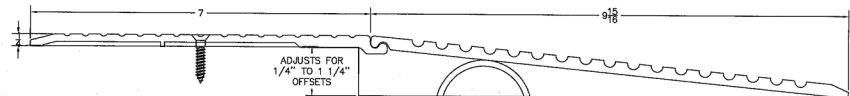

Architectural Door Accessories

ASSA ABLOY

Pemko Modular Ramps: Modular Ramp Threshold Assemblies - Variables

The global leader in
door opening solutions

RVARI_

AVAILABLE FINISHES: **A, AK**

OFFSET: **1/4" to 1-1/4" (6.4 mm - 31.8 mm)**

TOP PLATE LENGTH: **7"**

RAMP COMPONENTS LENGTH: **10" (254.0 mm)**

TOTAL RAMP LENGTH: **17"**

OF COMPONENTS: **3**

A (Mill Finish Aluminum)

AK (Mill Finish Aluminum with PemKote)

TITLE:

PREPARED FOR: