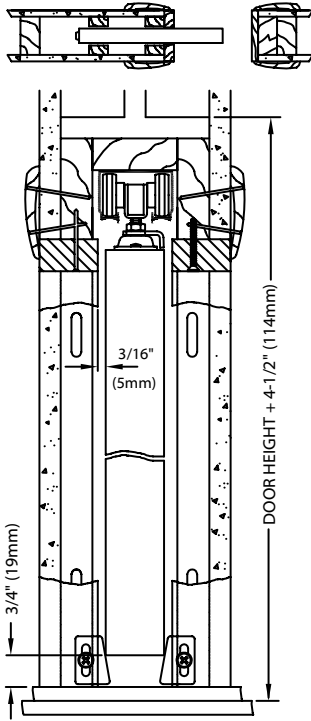

# 1500 Commercial Grade Pocket Door Frame for 1" to 1 3/8" Thick Doors (1 3/4" with 1575 Adaptor Kit) to 125 lbs. (200 lbs. with 1125 Hanger)

## ORDERING DATA

For 2 x 4 Construction. Removable aluminum track with convex rails for smooth quiet operation, rust resistant steel reinforced wood split studs, jump proof three wheel (1" dia.) hangers, self adjusting floor anchors, 2'6" and 3'0" headers marked to cut to smaller door sizes. Brass-tone steel parts. All frames for doors up to 1 3/8" can be converted for 1 3/4" doors with 1575PPK3 adaptor kit. All oversized frames include 1575PPK3 adaptor kit.