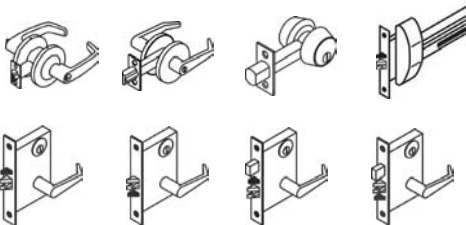

Compatible Locksets