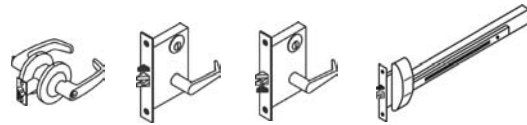

Compatible Locksets