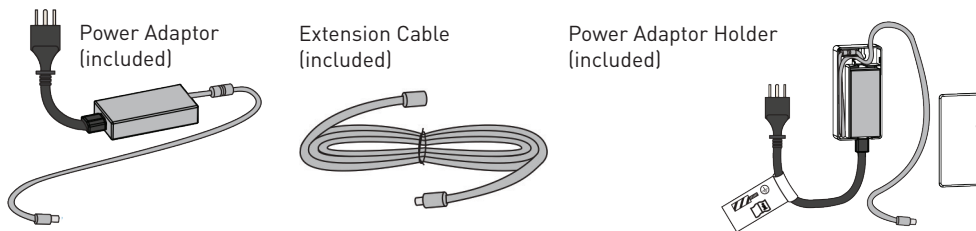

SAFETY

Stop on Stall
Reverse on Obstruction

HA7 PROFILE

ARMS

POWER ACCESSORIES

HA7 Standard Features

Finish	Clear or Dark Bronze
Header Size	Height: 1.875" Depth: 3" Length: 39.5"
Arm	Push or Pull
On/Off/Hold Open Switch	Yes
Power Adapter	Yes

HA7 Technical Features

Power Supply	120 VAC +10/-15%, 50/60 Hz
Power Consumption	Max 90 W
Auxiliary Voltage	24 V DC, max 400 mA
Electromechanical locking connection	12 V DC, max 1200 mA or 24 V DC, max 600 MA
Ambient Temperature	-20° C to +45° C
Relative Humidity	Max 95%
Door Weight (max)	200 lbs
Door Width (max)	48"
ANSI/BHMA A156.19 Compliant	Yes
UL/CUL Listing for UL 325/UL10C	Yes
Surface Mounting	Yes
Door Opening Angle (PUSH)	80°-110°, with reveal 0-5 1/8"
Door Opening Angle (PULL)	80°-110°, with reveal 0-2"
Opening Time	Variable between 4.5-12 seconds
Closing Time	Variable between 4.5-12 seconds