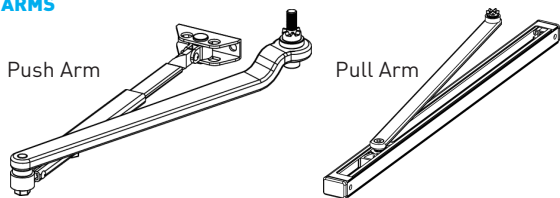

SAFETY

Stop on Stall
Reverse on Obstruction

HA7 PROFILE

ARMS

POWER ACCESSORIES

HA7 Standard Features

Finish	Clear or Dark Bronze
Header Size	Height: 1.875" Depth: 3" Length: 39.5"
Arm	Push or Pull
On/Off/Hold Open Switch	Yes
Power Adapter	Yes