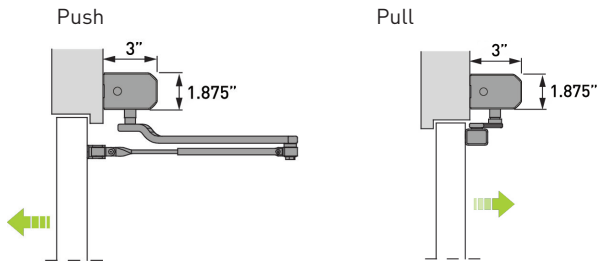

Restrooms - Offices - Assisted Living Facilities

AESTHETICS

Slim header design blends seamlessly with door frame
Perfect for retrofit applications

CONVENIENCE

Quick Installation
Easy mobile app set-up
No electrician required, 120V outlet compatible

SAFETY

Stop on Stall
Reverse on Obstruction

HA7 PROFILE

ARMS

POWER ACCESSORIES

HA7 Standard Features

Finish	Clear or Dark Bronze
Header Size	Height: 1.875" Depth: 3" Length: 39.5"
Arm	Push or Pull
On/Off/Hold Open Switch	Yes
Power Adapter	Yes

HA7 Technical Features

Power Supply	120 VAC +10/-15%, 50/60 Hz
Power Consumption	Max 90 W
Auxiliary Voltage	24 V DC, max 400 mA
Electromechanical locking connection	12 V DC, max 1200 mA or 24 V DC, max 600 MA
Ambient Temperature	-20° C to +45° C
Relative Humidity	Max 95%
Door Weight (max)	200 lbs
Door Width (max)	48"
ANSI/BHMA A156.19 Compliant	Yes
UL/CUL Listing for UL 325/UL10C	Yes
Surface Mounting	Yes
Door Opening Angle (PUSH)	80°-110°, with reveal 0-5 1/8"
Door Opening Angle (PULL)	80°-110°, with reveal 0-2"
Opening Time	Variable between 4.5-12 seconds
Closing Time	Variable between 4.5-12 seconds