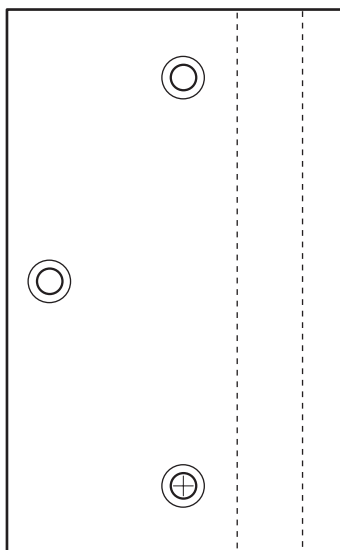

Architectural Door Accessories

ASSA ABLOY
Opening Solutions

Experience a safer
and more open world

Rockwood RM753 - Edge Pull Bevel Edge Door

Specifications:

MATERIAL:

Brass, Bronze, Stainless Steel

FASTENER:

#8 x 3/4" Flat Head Sheet Metal Screw

RETURN:

No

ROD SIZE:

Specify

ORDERING:

Select style pull number, select standard length: 2", 2 1/2", 3", 4", 5", 6", specify door thickness.

Example: RM753-4" US32D 1 3/4" door