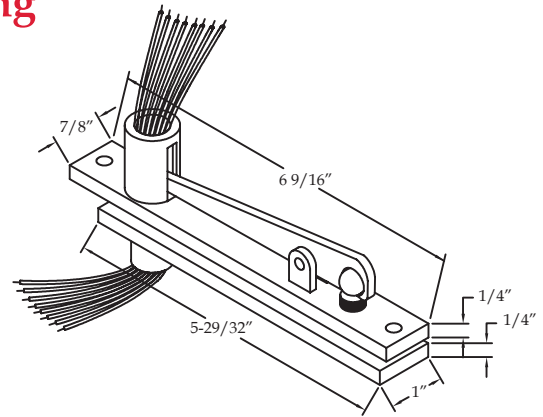

Electrified Center Hung Top Pivots

E0320 Top Pivot - Electrified - Center Hung Standard Features

- Provides electrical power transfer from the frame to the door
 - (8) 30 AWG Wires
- Medium Duty
- Mortises into header and top of the door
- Dress plate provided for jamb portion
- Non-handed

Options

- EZ - EZ Connect Molex[®] Connectors for installation ease
- SEC - Security fasteners

E0340 Top Pivot - Electrified - Center Hung Standard Features

- Provides electrical power transfer from the frame to the door
 - (8) 30 AWG Wires
- Heavy duty
- Mortises into header and top of the door
- Dress plate provided for jamb portion
- Non-handed

Options

- EZ - EZ Connect Molex[®] Connectors for installation ease
- SEC - Security fasteners

E0345 Top Pivot - Electrified - Center Hung Standard Features

- Provides electrical power transfer from the frame to the door
 - (8) 30 AWG Wires
- Extra heavy duty
- Mortises into header and top of the door
- Dress plate provided for jamb portion
- Non-handed