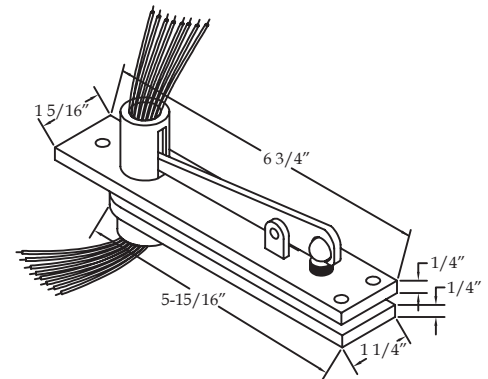

Electrified Center Hung Top Pivots

E0320 Top Pivot - Electrified - Center Hung Standard Features

- Provides electrical power transfer from the frame to the door
 - (8) 30 AWG Wires
- Medium Duty
- Mortises into header and top of the door
- Dress plate provided for jamb portion
- Non-handed

Options

- EZ - EZ Connect Molex[®] Connectors for installation ease
- SEC - Security fasteners

E0340 Top Pivot - Electrified - Center Hung Standard Features

- Provides electrical power transfer from the frame to the door
 - (8) 30 AWG Wires
- Heavy duty
- Mortises into header and top of the door
- Dress plate provided for jamb portion
- Non-handed

Options

- EZ - EZ Connect Molex[®] Connectors for installation ease
- SEC - Security fasteners

E0345 Top Pivot - Electrified - Center Hung Standard Features

- Provides electrical power transfer from the frame to the door
 - (8) 30 AWG Wires
- Extra heavy duty
- Mortises into header and top of the door
- Dress plate provided for jamb portion
- Non-handed