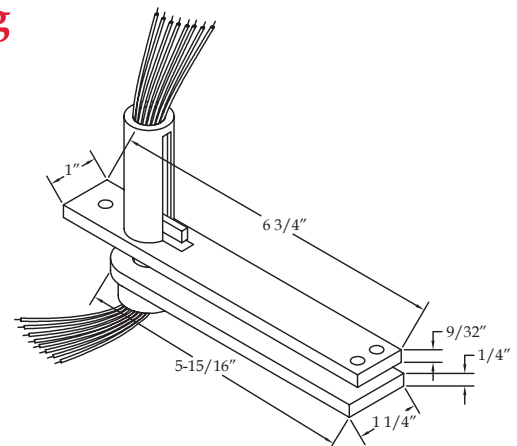

Electrified Center Hung Top Pivots

E0320 Top Pivot - Electrified - Center Hung Standard Features

- Provides electrical power transfer from the frame to the door
 - (8) 30 AWG Wires
- Medium Duty
- Mortises into header and top of the door
- Dress plate provided for jamb portion
- Non-handed

Options

- EZ - EZ Connect Molex[®] Connectors for installation ease
- SEC - Security fasteners

E0340 Top Pivot - Electrified - Center Hung Standard Features

- Provides electrical power transfer from the frame to the door
 - (8) 30 AWG Wires
- Heavy duty
- Mortises into header and top of the door
- Dress plate provided for jamb portion
- Non-handed

Options

- EZ - EZ Connect Molex[®] Connectors for installation ease
- SEC - Security fasteners

E0345 Top Pivot - Electrified - Center Hung Standard Features

- Provides electrical power transfer from the frame to the door
 - (8) 30 AWG Wires
- Extra heavy duty
- Mortises into header and top of the door
- Dress plate provided for jamb portion
- Non-handed

Options

- EZ - EZ Connect Molex[®] Connectors for installation ease
- SEC - Security fasteners

US32D - 630 - Satin Stainless Steel

US26D - 626 - Satin Chrome

US10B - 613 - Oil Rubbed Bronze

US10 - 612 - Satin Bronze