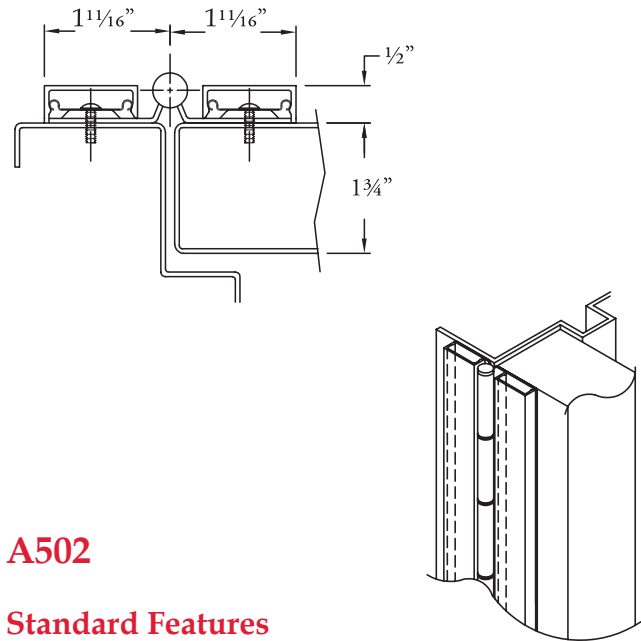

Half Surface & Full Surface

A503

Standard Features

- Half surface, heavy duty
- 1/8" door inset
- 48" door width maximum
- 600 lbs. door weight maximum
- Door leaf fastener cover is clear anodized aluminum
- **Fasteners:** 10-24 x 7/8" undercut, self-drilling, thread-forming tek machine screws, stainless steel for frame and 1/4-20 x 3/4" round head self-drilling tek machine screws, zinc plated for door
- **Lengths:** 78-3/4", 83-1/8", 85", 95" and 118-3/4"
- **Finishes:** US32D Satin Stainless Steel or US32 Bright Stainless Steel
- **Fire Rating** - tested and certified by UL® (U.S.A. and Canada) on 4'0" x 10'0" fire rated doors, based on the following
 - 20 minutes - wood doors
 - 90 minutes - hollow metal and composite core wood fire doors
 - 3 hours - hollow metal doors

Options Available

- See pages G-6 to G-7 for modification availability and details

A502

Standard Features

- Full surface, heavy duty
- No door inset, flush mount
- 48" door width maximum
- 600 lbs. door weight maximum
- Frame and door leaf fastener covers are clear anodized aluminum
- **Fasteners:** 1/4-20 x 3/4" round head self-drilling, thread-forming tek machine screws, zinc plated
- **Lengths:** 78-3/4", 83-1/8", 85", 95" and 118-3/4"
- **Finishes:** US32D Satin Stainless Steel or US32 Bright Stainless Steel
- **Fire Rating** - tested and certified by UL® (U.S.A. and Canada) on 4'0" x 10'0" fire rated doors, based on the following
 - 20 minutes - wood doors
 - 90 minutes - hollow metal and composite core wood fire doors
 - 3 hours - hollow metal doors