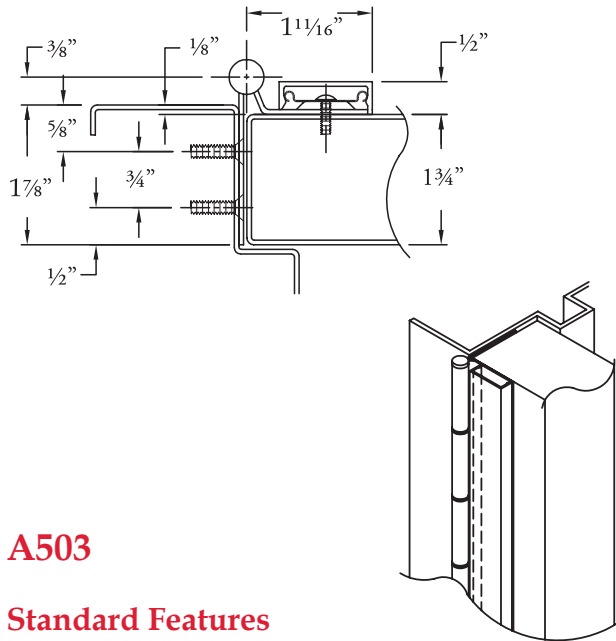

Half Surface & Full Surface

A503

Standard Features

- Half surface, heavy duty
- 1/8" door inset
- 48" door width maximum
- 600 lbs. door weight maximum
- Door leaf fastener cover is clear anodized aluminum
- **Fasteners:** 10-24 x 7/8" undercut, self-drilling, thread-forming tek machine screws, stainless steel for frame and 1/4-20 x 3/4" round head self-drilling tek machine screws, zinc plated for door
- **Lengths:** 78-3/4", 83-1/8", 85", 95" and 118-3/4"
- **Finishes:** US32D Satin Stainless Steel or US32 Bright Stainless Steel
- **Fire Rating** - tested and certified by UL® (U.S.A. and Canada) on 4'0" x 10'0" fire rated doors, based on the following
 - 20 minutes - wood doors
 - 90 minutes - hollow metal and composite core wood fire doors
 - 3 hours - hollow metal doors

Options Available

- See pages G-6 to G-7 for modification availability and details

A502

Standard Features

- Full surface, heavy duty
- No door inset, flush mount
- 48" door width maximum
- 600 lbs. door weight maximum
- Frame and door leaf fastener covers are clear anodized aluminum
- **Fasteners:** 1/4-20 x 3/4" round head self-drilling, thread-forming tek machine screws, zinc plated
- **Lengths:** 78-3/4", 83-1/8", 85", 95" and 118-3/4"
- **Finishes:** US32D Satin Stainless Steel or US32 Bright Stainless Steel
- **Fire Rating** - tested and certified by UL® (U.S.A. and Canada) on 4'0" x 10'0" fire rated doors, based on the following
 - 20 minutes - wood doors
 - 90 minutes - hollow metal and composite core wood fire doors
 - 3 hours - hollow metal doors