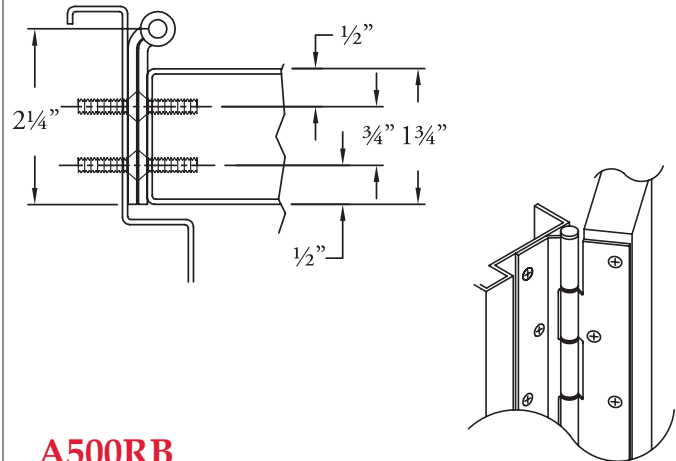

Full Concealed

A500

Standard Features

- Full concealed, heavy duty
- 1/8" door inset
- 48" door width maximum
- 600 lbs. door weight maximum
- **Fasteners:** 10-24 x 7/8" undercut, self-drilling, thread-forming tek machine screws, stainless steel and #10 x 1-1/4" undercut wood screws, stainless steel
- **Lengths:** 78-3/4", 83-1/8", 85", 95" and 118-3/4"
- **Finishes:** US32D Satin Stainless Steel or US32 Bright Stainless Steel
- **Fire Rating** - tested and certified by UL® (U.S.A. and Canada) on 4'0" x 10'0" fire rated doors, based on the following
 - 20 minutes - wood doors
 - 90 minutes - hollow metal and composite core wood fire doors
 - 3 hours - hollow metal doors

Options Available

- See pages G-6 to G-7 for modification availability and details

A500RB

Standard Features

- Raised barrel (swaged) for door set back in deep reveals
- Full concealed, heavy duty
- 48" door width maximum
- 600 lbs. door weight maximum
- **Fasteners:** 10-24 x 7/8" undercut, self-drilling, thread-forming tek machine screws, stainless steel and #10 x 1-1/4" undercut wood screws, stainless steel
- **Lengths:** 78-3/4", 83-1/8", 85", 95" and 118-3/4"
- **Finishes:** US32D Satin Stainless Steel or US32 Bright Stainless Steel
- **Fire Rating** - tested and certified by UL® (U.S.A. and Canada) on 4'0" x 10'0" doors, based on the following
 - 20 minutes - wood doors
 - 90 minutes - hollow metal and composite core wood fire doors
 - 3 hours - hollow metal doors