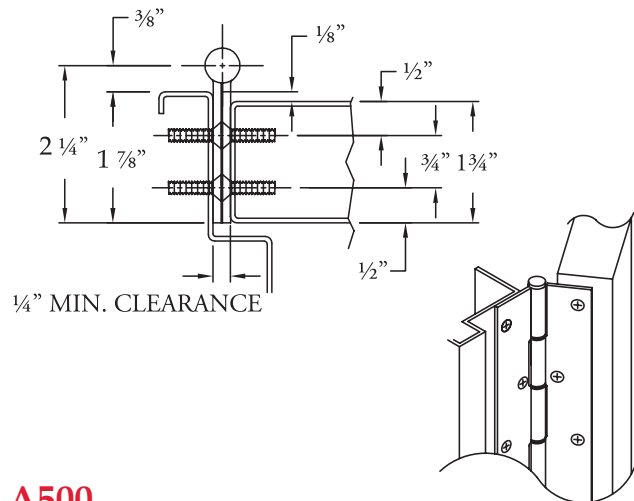

Full Concealed

A500

Standard Features

- Full concealed, heavy duty
- 1/8" door inset
- 48" door width maximum
- 600 lbs. door weight maximum
- **Fasteners:** 10-24 x 7/8" undercut, self-drilling, thread-forming tek machine screws, stainless steel and #10 x 1-1/4" undercut wood screws, stainless steel
- **Lengths:** 78-3/4", 83-1/8", 85", 95" and 118-3/4"
- **Finishes:** US32D Satin Stainless Steel or US32 Bright Stainless Steel
- **Fire Rating** - tested and certified by UL® (U.S.A. and Canada) on 4'0" x 10'0" fire rated doors, based on the following
 - 20 minutes - wood doors
 - 90 minutes - hollow metal and composite core wood fire doors
 - 3 hours - hollow metal doors

Options Available

- See pages G-6 to G-7 for modification availability and details

A500RB

Standard Features

- Raised barrel (swaged) for door set back in deep reveals
- Full concealed, heavy duty
- 48" door width maximum
- 600 lbs. door weight maximum
- **Fasteners:** 10-24 x 7/8" undercut, self-drilling, thread-forming tek machine screws, stainless steel and #10 x 1-1/4" undercut wood screws, stainless steel
- **Lengths:** 78-3/4", 83-1/8", 85", 95" and 118-3/4"
- **Finishes:** US32D Satin Stainless Steel or US32 Bright Stainless Steel
- **Fire Rating** - tested and certified by UL® (U.S.A. and Canada) on 4'0" x 10'0" doors, based on the following
 - 20 minutes - wood doors
 - 90 minutes - hollow metal and composite core wood fire doors
 - 3 hours - hollow metal doors