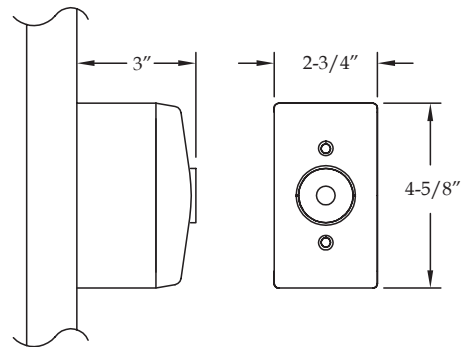

Wall Mount

2100 – Recessed Wall Mount

Standard Features

- 2-5/8" total projection from wall to face of door (3-5/8" if using complimentary 1" extension)
- Tri-voltage units for easy stocking and installation 12V DC, 24V AC/DC or 120V AC
- Provided with one complimentary 1" extension – **No charge**
- Optional extension rods fill the gap between the magnet and door armature with **no special adapter piece required (see page D-8)**
- 35 lb. holding force
- All metal components – **No plastic parts**
- UL/ULC listed for smoke barrier or labeled fire doors
- Listed by the California State Fire Marshall
- Outlet box required (not provided)
- Armature features two pivot points which each have 360° mobility to help door alignment and reduce installation time
- Positive release button alleviates residual magnetism
- Average weight per unit = 2.5 lbs.

2300 – Surface Wall Mount

Standard Features

- 4-5/8" total projection from wall to face of door (5-5/8" if using complimentary 1" extension)
- Tri-voltage units for easy stocking and installation 12V DC, 24V AC/DC or 120V AC
- Provided with one complimentary 1" extension – **No charge**
- Optional extension rods fill the gap between the magnet and door armature with **no special adapter piece required (see page D-8)**
- 35 lb. holding force
- All metal components – **No plastic parts**
- UL/ULC listed for smoke barrier or labeled fire doors
- Listed by the California State Fire Marshall
- Armature features two pivot points which each have 360° mobility to help door alignment and reduce installation time
- Positive release button alleviates residual magnetism
- Average weight per unit = 3 lbs.