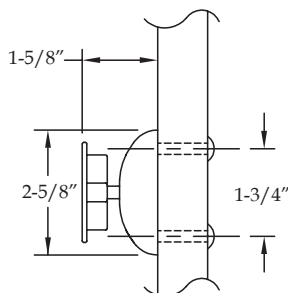

Wall Mount

2100 – Recessed Wall Mount

Standard Features

- 2-5/8" total projection from wall to face of door (3-5/8" if using complimentary 1" extension)
- Tri-voltage units for easy stocking and installation 12V DC, 24V AC/DC or 120V AC
- Provided with one complimentary 1" extension – **No charge**
- Optional extension rods fill the gap between the magnet and door armature with **no special adapter piece required (see page D-8)**
- 35 lb. holding force
- All metal components – **No plastic parts**
- UL/ULC listed for smoke barrier or labeled fire doors
- Listed by the California State Fire Marshall
- Outlet box required (not provided)
- Armature features two pivot points which each have 360° mobility to help door alignment and reduce installation time
- Positive release button alleviates residual magnetism
- Average weight per unit = 2.5 lbs.

2300 – Surface Wall Mount

Standard Features

- 4-5/8" total projection from wall to face of door (5-5/8" if using complimentary 1" extension)
- Tri-voltage units for easy stocking and installation 12V DC, 24V AC/DC or 120V AC
- Provided with one complimentary 1" extension – **No charge**
- Optional extension rods fill the gap between the magnet and door armature with **no special adapter piece required (see page D-8)**
- 35 lb. holding force
- All metal components – **No plastic parts**
- UL/ULC listed for smoke barrier or labeled fire doors
- Listed by the California State Fire Marshall
- Armature features two pivot points which each have 360° mobility to help door alignment and reduce installation time
- Positive release button alleviates residual magnetism
- Average weight per unit = 3 lbs.