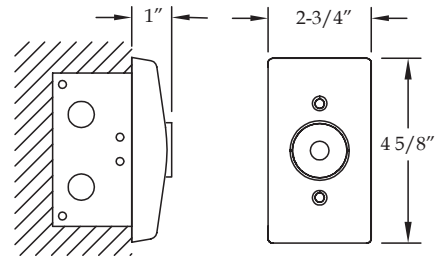

Wall Mount

2100 – Recessed Wall Mount

Standard Features

- 2-5/8" total projection from wall to face of door (3-5/8" if using complimentary 1" extension)
- Tri-voltage units for easy stocking and installation 12V DC, 24V AC/DC or 120V AC
- Provided with one complimentary 1" extension – **No charge**
- Optional extension rods fill the gap between the magnet and door armature with **no special adapter piece required (see page D-8)**
- 35 lb. holding force
- All metal components – **No plastic parts**
- UL/ULC listed for smoke barrier or labeled fire doors
- Listed by the California State Fire Marshall
- Outlet box required (not provided)
- Armature features two pivot points which each have 360° mobility to help door alignment and reduce installation time
- Positive release button alleviates residual magnetism
- Average weight per unit = 2.5 lbs.

2300 – Surface Wall Mount

Standard Features

- 4-5/8" total projection from wall to face of door (5-5/8" if using complimentary 1" extension)
- Tri-voltage units for easy stocking and installation 12V DC, 24V AC/DC or 120V AC
- Provided with one complimentary 1" extension – **No charge**
- Optional extension rods fill the gap between the magnet and door armature with **no special adapter piece required (see page D-8)**
- 35 lb. holding force
- All metal components – **No plastic parts**
- UL/ULC listed for smoke barrier or labeled fire doors
- Listed by the California State Fire Marshall
- Armature features two pivot points which each have 360° mobility to help door alignment and reduce installation time
- Positive release button alleviates residual magnetism
- Average weight per unit = 3 lbs.