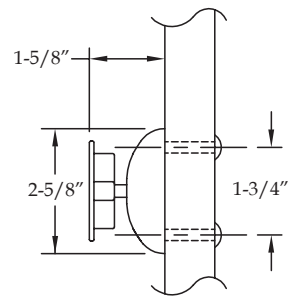

Wall Mount

2100 – Recessed Wall Mount

Standard Features

- 2-5/8" total projection from wall to face of door (3-5/8" if using complimentary 1" extension)
- Tri-voltage units for easy stocking and installation 12V DC, 24V AC/DC or 120V AC
- Provided with one complimentary 1" extension – **No charge**
- Optional extension rods fill the gap between the magnet and door armature with **no special adapter piece required (see page D-8)**
- 35 lb. holding force
- All metal components – **No plastic parts**
- UL/ULC listed for smoke barrier or labeled fire doors
- Listed by the California State Fire Marshall
- Outlet box required (not provided)
- Armature features two pivot points which each have 360° mobility to help door alignment and reduce installation time
- Positive release button alleviates residual magnetism
- Average weight per unit = 2.5 lbs.

2300 – Surface Wall Mount

Standard Features

- 4-5/8" total projection from wall to face of door (5-5/8" if using complimentary 1" extension)
- Tri-voltage units for easy stocking and installation 12V DC, 24V AC/DC or 120V AC
- Provided with one complimentary 1" extension – **No charge**
- Optional extension rods fill the gap between the magnet and door armature with **no special adapter piece required (see page D-8)**
- 35 lb. holding force
- All metal components – **No plastic parts**
- UL/ULC listed for smoke barrier or labeled fire doors
- Listed by the California State Fire Marshall
- Armature features two pivot points which each have 360° mobility to help door alignment and reduce installation time
- Positive release button alleviates residual magnetism
- Average weight per unit = 3 lbs.