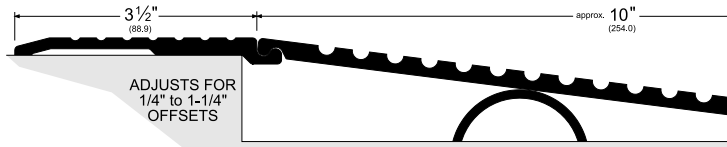

Architectural Door Accessories

ASSA ABLOY

Pemko Modular Ramps: Modular Ramp Threshold Assemblies - Variables

The global leader in
door opening solutions

RVARIOSS_

AVAILABLE FINISHES: **A, AK**

OFFSET: **1/4" to 1-1/4" (6.4 mm - 31.8 mm)**

TOP PLATE LENGTH: **3-1/2" (88.9 mm)**

RAMP COMPONENTS LENGTH: **10" (254.0 mm)**

TOTAL RAMP LENGTH: **13-1/2" (342.9 mm)**

OF COMPONENTS: **3**

A (Mill Finish Aluminum)

AK (Mill Finish Aluminum with PemKote)