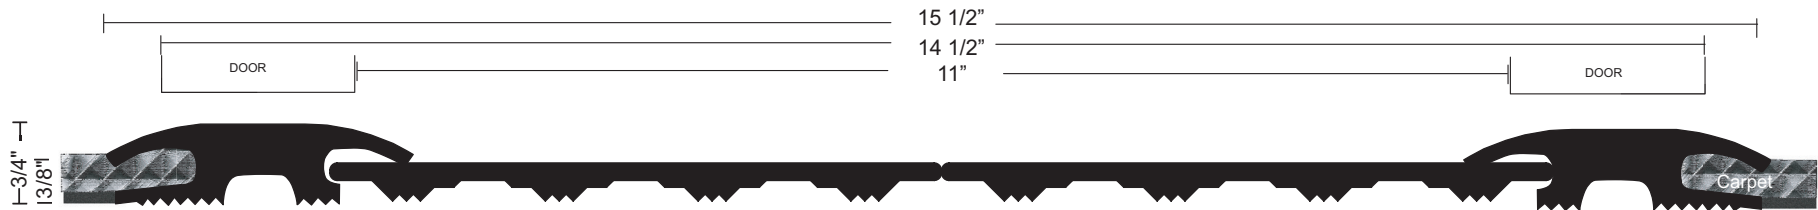

402x400x400x402

Communicating Door Threshold

PRODUCT CUT SHEET

PROJECT:
SUBMITTED BY:
DATE:
NOTES:

Material

Black Vinyl

- ▶ For Transition Between Two Different Carpets or Carpet to Tile
- ▶ Easy to Install Using Adhesive Like NGP RR5007BL, Black RTV Silicone Rubber Construction Sealant
- ▶ Each Tube Bonds 12' of 402, or 8' of 400
- ▶ Maximum Length = 73"

**ADA Compliant When Installed as Illustrated Between Carpet*

NGP-HOS-402x400x400x402-PCS-1020-A