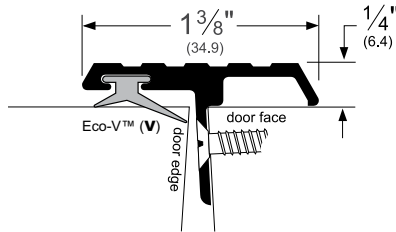

## Pemko Astragals & Meeting Stiles: "T" and Overlapping Astragals

The global leader in  
door opening solutions

355\_V

AVAILABLE FINISHES: **B, BDG, C, D, G, PW, SN**  
PROFILE WIDTH: **1-3/8" (34.9 mm)**  
HEIGHT: **1/4" (6.4 mm)**