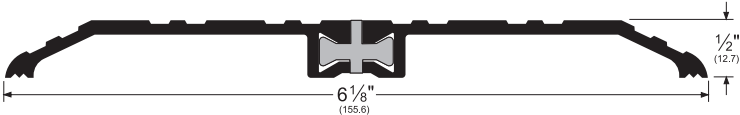

## Pemko Commercial Thresholds: Thermal Barrier Saddles

The global leader in  
door opening solutions

253x3\_FG

AVAILABLE FINISHES: A, B, D, G  
WIDTH: 6-1/8" (155.6 mm)  
HEIGHT: 1/2" (12.7 mm)

- A (Mill Finish Aluminum)
- B (Mill Finish Extruded Bronze [Brass])
- D (Dark Bronze Anodized)