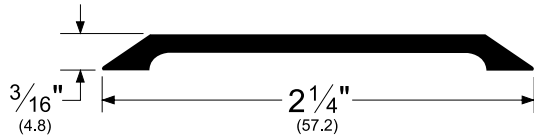

Architectural Door Accessories

ASSA ABLOY

Pemko Commercial Thresholds: Saddle Thresholds

The global leader in
door opening solutions

173_

AVAILABLE FINISHES: **A, B, D, G**
WIDTH: **2-1/4" (57.2 mm)**
HEIGHT: **3/16" (4.8 mm)**