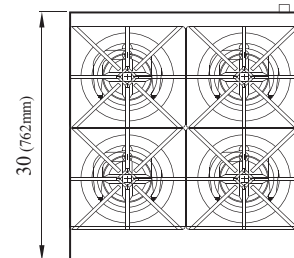

High Output Counter Top Hot Plate

Model : TAHP-24-4

DATA	
Gas Type	NAT/LP Convertible
Gas Connection	3/4"
Regulator	3/4"
Gas Pressure	NAT : 5W.C" / LPG : 10W.C"
BTU	128,000
SHIPPING DATA	
Class	85
Length (in.)	24 (610mm)
Depth (in.) *	30 (762mm)
Height (in.) †	10 (254mm)
Shipping Weight (lbs.)	167

Design and specifications subject to change without notice.
Actual shipping weight may differ due to extra packing materials for product protection.
* Depth does not include 3/4" for rear gas connection.
† Height does not include 2" for leg height.

■ WARRANTY : 1 Year Labor and Parts Warranty

PLAN VIEW

(unit : inch)

TOP VIEW