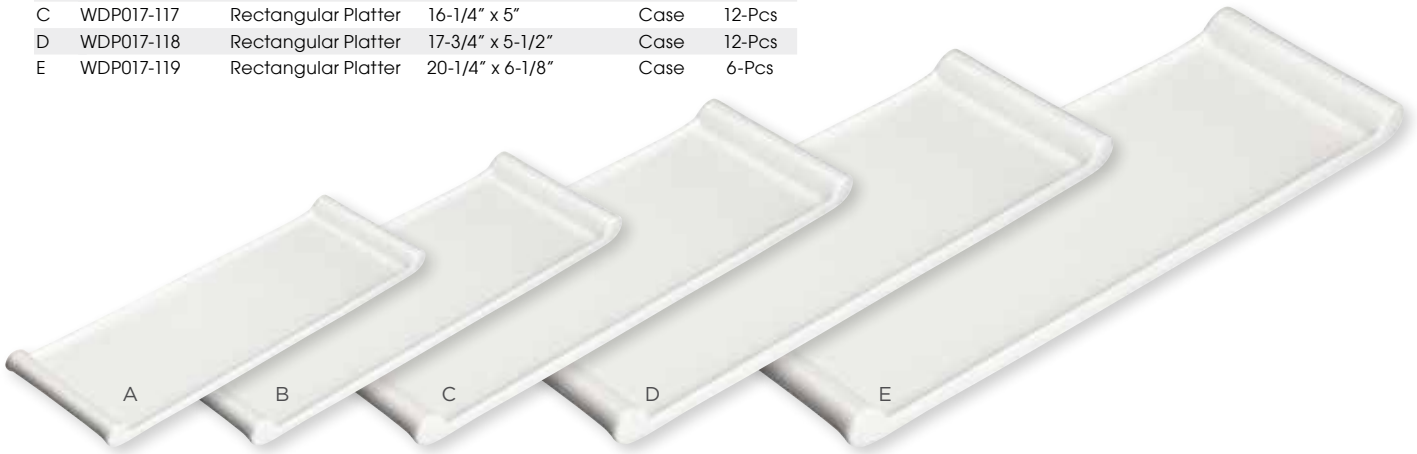

PAREDES™ *Simple Presentation*

Bright White Porcelain

ITEM	DESCRIPTION	SIZE	UOM	QTY/CASE	
A	WDP017-115	Rectangular Platter	12" x 3-3/4"	Case	24-Pcs
B	WDP017-116	Rectangular Platter	14" x 4-1/2"	Case	24-Pcs
C	WDP017-117	Rectangular Platter	16-1/4" x 5"	Case	12-Pcs
D	WDP017-118	Rectangular Platter	17-3/4" x 5-1/2"	Case	12-Pcs
E	WDP017-119	Rectangular Platter	20-1/4" x 6-1/8"	Case	6-Pcs