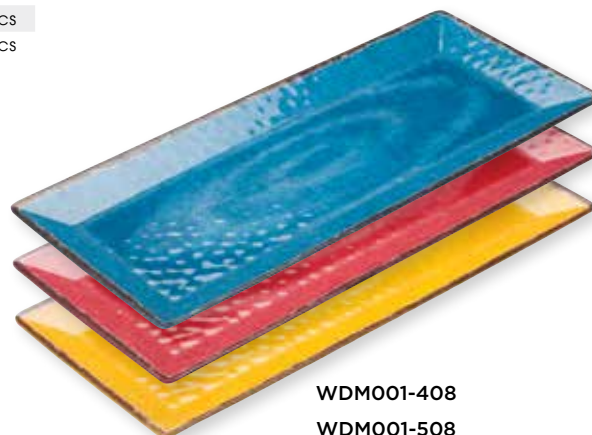

WDM001-408
WDM001-508
WDM001-608