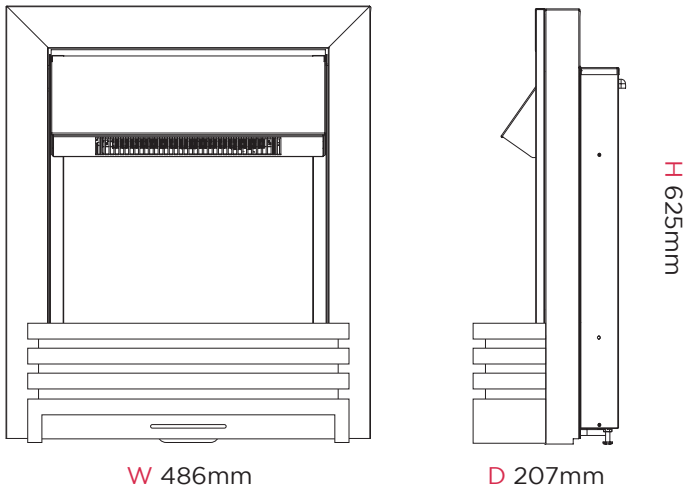

Penngrove

Fuel Bed

Remote Control

Touch screen control

Penngrove

Dimensions & Weight			
Height (mm)	Width (mm)	Depth (mm)	Weight (kg)
625	486	207	7.5

Product Features	
Heat Output	2kW
Heat Settings	2 - 1kW / 2kW
Variable Thermostat	Y
Fan Heat / Radiant Heat	Yes / No
Location of Controls	Top of fire (above canopy)
On/Off Switch	Y
Remote Control	Y
Batteries Included	Y (2 x AAA)
Optimyst Effect	Y
Flame Type	Optimyst
Water Tank Size	750ml
Fuel Bed Supplied	Coals

Product Features	
Product Category	Electric Fires
Product Type	Inset
Brand	Dimplex
Model/Range Name	Penngrove
Flame Effect	Optimyst
Model Reference	PNN20
Material Code	X-060815
Barcode	5011139060815
Commodity Code	8516299100
Country of Origin	PRC
Approvals	UKCA, BEAB
Guarantee Period	3 years

Product Features	
Lot 20 Compliant	Y
Freestanding	Y - using spacer
Wall Mountable	N
Inset	Y
Spacer Kit	Y - X-072047
Suite	N
Lamp Type	LED
Kettle (IEC) Lead	N
Safety Cut Out	Y
Power Cord Length	1.8m
Core Materials	Steel/plastic
Finish / Colour	Chrome