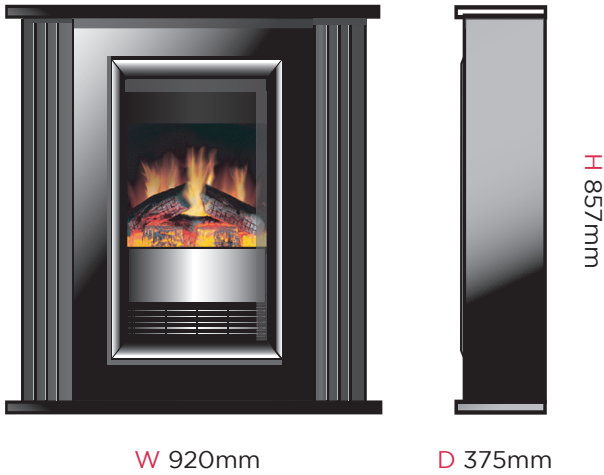

Mozart

W 920mm

D 375mm

H 857mm

Dimensions & Weight

Height (mm)	Width (mm)	Depth (mm)	Weight (kg)
857	920	375	40

Product Features

Product Category	Electric Fires
Product Type	Suite
Brand	Dimplex
Model/Range Name	Mozart
Flame Effect	Optiflame
Model Reference	MZT20BL-E
Material Code	400000066
Barcode	5011139061553
Commodity Code	8516299100
Country of Origin	PRC
Approvals	UKCA, BEAB
Guarantee Period	1 year

Product Features

Heat Output	2kW
Heat Settings	2 - 1kW / 2kW
Variable Thermostat	Y
Fan Heat / Radiant Heat	Yes / No
Location of Controls	On fire behind cover
On/Off Switch	Y
Remote Control	Y
Batteries Included	Y - 1 x CR2032
Optiflame Effect	Y
Flame Type	Optiflame
Flame Effect Only	Y
Fuel Bed Supplied	Log effect

Product Features

Lot 20 Compliant	Y
Freestanding	Y
Wall Mountable	N
Inset	N
Suite	Y
Assembly	Fully assembled
Lamp Type	LED
Kettle (IEC) Lead	N
Safety Cut Out	Y
Power Cord Length	1.8m
Core Materials	MDF / Plastic / Steel
Finish / Colour	Black