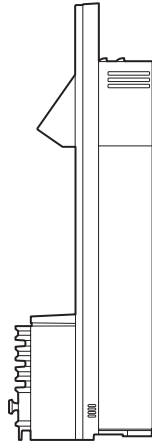

Crestmore

INSET ELECTRIC FIRE

CRS20

Crestmore

Features

 Unique Optimyst effect

 2kW heat output

 Choice of 2 heat settings

 Thermostat

 LED lighting

 Remote control

 Coal fuel bed

 Flame effect only

Crestmore

Fuel Bed

Remote Control

Touch screen control

Crestmore

W 486mm

D 207mm

H 625mm

Dimensions & Weight

Height (mm)	Width (mm)	Depth (mm)	Weight (kg)
625	486	207	7.5

Product Features

Product Features

Lot 20 Compliant	Y
Freestanding	Y - using spacer
Wall Mountable	N
Inset	Y
Spacer Kit	Y - X-072047
Suite	N
Lamp Type	LED
Kettle (IEC) Lead	N
Safety Cut Out	Y
Power Cord Length	1.8m
Core Materials	Steel/plastic
Finish / Colour	Brass