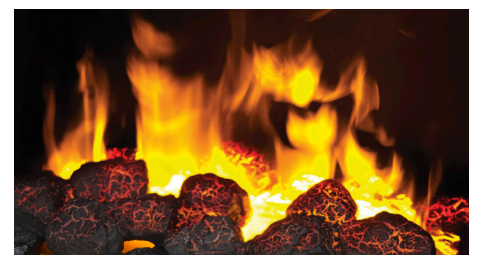

Bellemont

INSET ELECTRIC FIRE

BLL20

Features

- Unique Optimyst effect
- 2kW heat output
- Choice of 2 heat settings
- Thermostat
- LED lighting
- Remote control
- Coal fuel bed
- Flame effect only

Bellemont

Remote Control

Fuel Bed