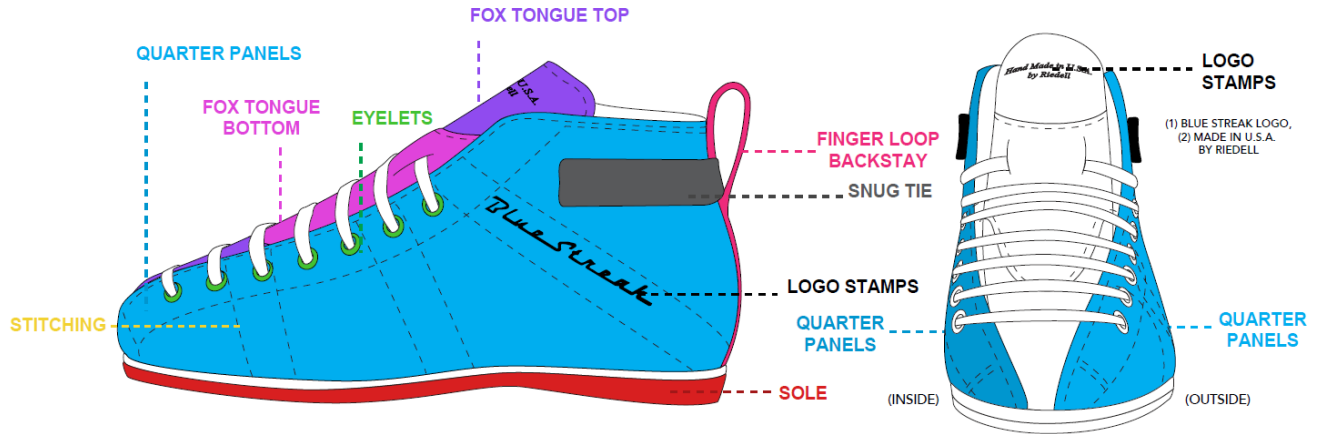

Riedell

colorlab

Riedell Model Blue Streak

Leather

Baby Blue	Black Mustang	Emerald Green	Gray	Hot Pink
Orange	Purple	Red	Royal Blue	Sandal
Tan Chaparral	Tan Helene	Turquoise	Ultra Blue	White Leather
Yellow				

Black	Blue Foil	Clear / Embossed	Gold Foil	Red Foil
Silver Foil	White			

SIZE	WIDTH
LEFT BOOT	B/AA
RIGHT BOOT	D/B

COLOR OPTIONS FOR SPLIT LEFT/RIGHT BOOTS

LEFT BOOT		RIGHT BOOT	
Inside Quarter Panel		Inside Quarter Panel	
Outside Quarter Panel		Outside Quarter Panel	
Fox Tongue Top		Fox Tongue Top	
Fox Tongue Bottom		Fox Tongue Bottom	
Finger Loop Backstay		Finger Loop Backstay	

COLOR OPTIONS FOR BOTH BOOTS

SNUG TIE	WHITE	STITCHING	WHITE	LACES	WHITE
	BLACK		BLACK		BLACK
EYELETS		LOGO STAMPS		SOLES	NATURAL
					BLACK

Pæ ^K

Ò| æk