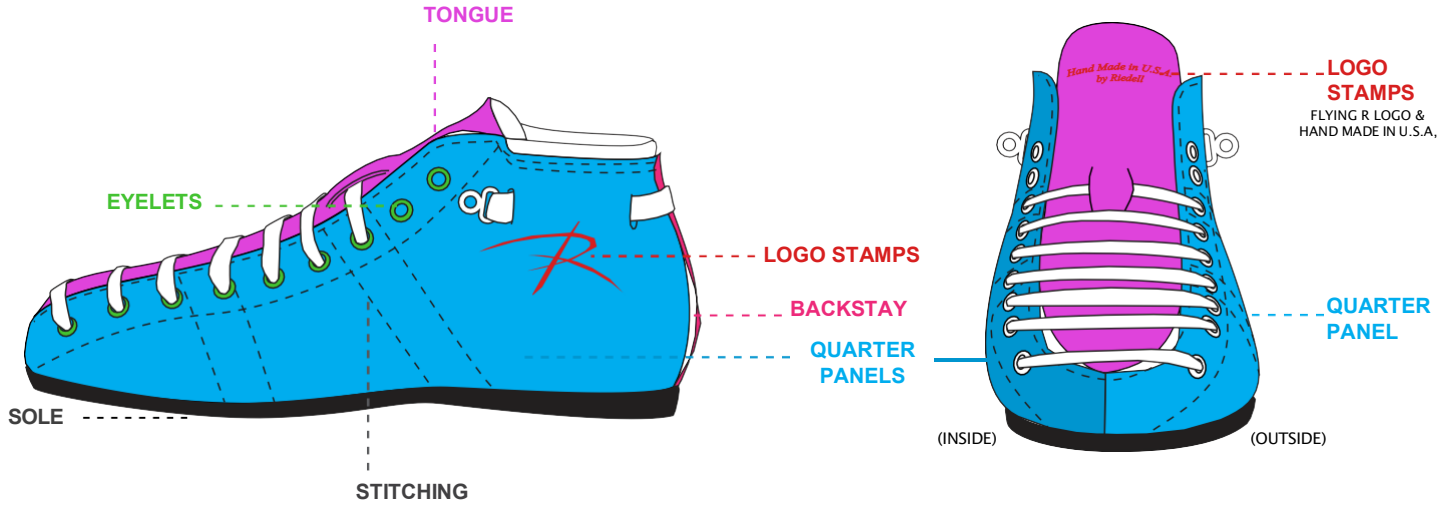

Riedell

colorlab

Riedell Model 495

Leather

Baby Blue	Black Mustang	Emerald Green	Gray	Hot Pink
Orange	Purple	Red	Royal Blue	Sandal
Tan Chaparral	Tan Helene	Turquoise	Ultra Blue	White Leather
Yellow				

Suede

Eyelets

Antique Copper	Black	Gold	Silver	White
----------------	-------	------	--------	-------

Logo Stamps

Black	Blue Foil	Clear / Embossed	Gold Foil	Red Foil
Silver Foil	White			

SIZE	WIDTH
LEFT BOOT	<input type="checkbox"/> B/AA
RIGHT BOOT	<input type="checkbox"/> D/B

COLOR OPTIONS FOR SPLIT LEFT/RIGHT BOOTS			
LEFT BOOT		RIGHT BOOT	
Inside Quarter Panel		Inside Quarter Panel	
Outside Quarter Panel		Outside Quarter Panel	
Tongue		Tongue	
Backstay		Backstay	

COLOR OPTIONS FOR BOTH BOOTS								
VELCRO	WHITE		STITCHING	WHITE		LACES	WHITE	
	BLACK			BLACK			BLACK	
EYELETS			LOGO STAMPS			SOLES	NATURAL	
							BLACK	