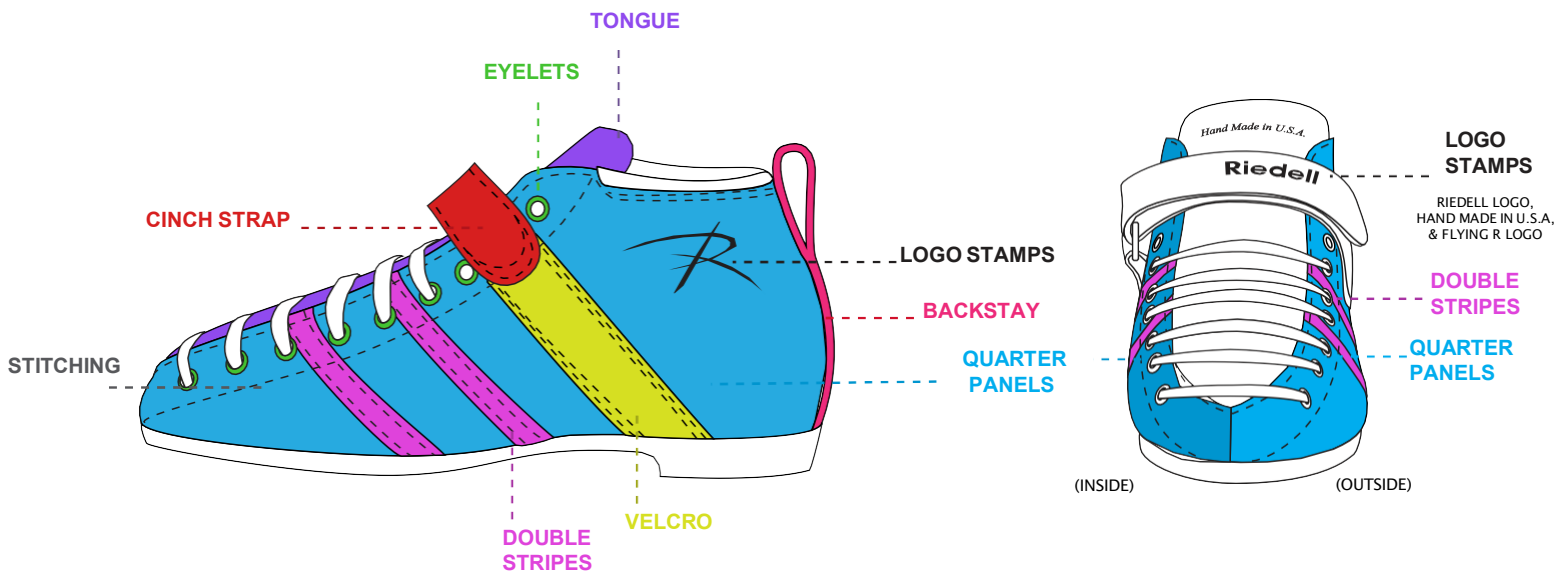

Riedell

colorlab

Riedell Model 265

Leather

Baby Blue	Black Mustang	Emerald Green	Gray	Hot Pink
Orange	Purple	Red	Royal Blue	Sandal
Tan Chaparral	Tan Helene	Turquoise	Ultra Blue	White Leather
Yellow				

Metallic

Eyelets

Antique Copper	Black	Gold	Silver	White
----------------	-------	------	--------	-------

Logo Stamps

Black	Blue Foil	Clear / Embossed	Gold Foil	Red Foil
Silver Foil	White			

SIZE	WIDTH
LEFT BOOT	B/AA
RIGHT BOOT	D/B

COLOR OPTIONS FOR SPLIT LEFT/RIGHT BOOTS

LEFT BOOT		RIGHT BOOT	
Inside Quarter Panel		Inside Quarter Panel	
Outside Quarter Panel		Outside Quarter Panel	
Tongue		Tongue	
Backstay		Backstay	
Cinch Strap		Cinch Strap	
Double Stripes		Double Stripes	

COLOR OPTIONS FOR BOTH BOOTS

VELCRO	WHITE		STITCHING	WHITE		LACES	WHITE	
	BLACK			BLACK			BLACK	
EYELETS			LOGO STAMPS					

Paq ^K'

Or aak'