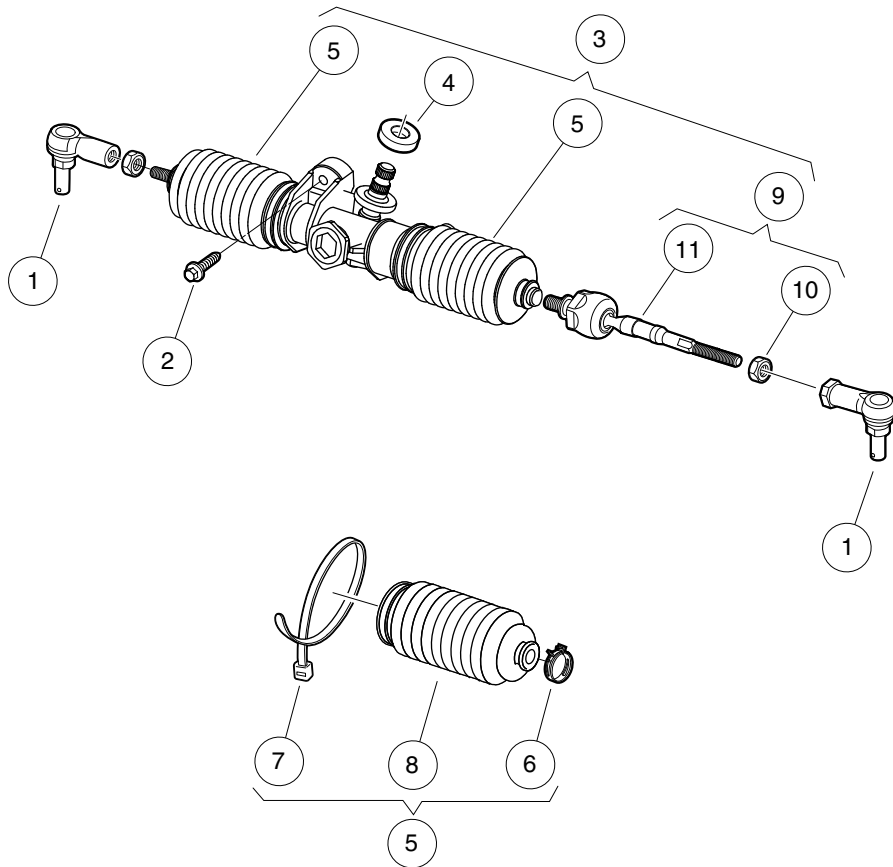

000476-005

STEERING GEAR ASSEMBLY

ITEM	PART NO.	DESCRIPTION	QTY
		1 2 3 4	
1	102022601	End, Tie Rod M12 X 1.25 Rh	2
2	102289001	Screw, M8X1.25X30, Hex	3
3	103679701	Asm, Rack & Pinion (includes items 4 through 9)	1
4	102565201	Seal, Dust, Steering Pinion	1
5	103826201	Bellow Kit, Steering-sona (includes items 6 through 8)	2
6	102566001	Clip, Steering	1
7	8990	Tie Wrap, 8" Nylon	1
8	N/A	Bellows	1
9	103826301	Kit, IBJ (Inner Ball Joint), Steering-sona (includes items 10 and 11)	2
10	1013042	Nut, 12mm Hex	1
11	N/A	Inner Ball Joint	1

7
G
E