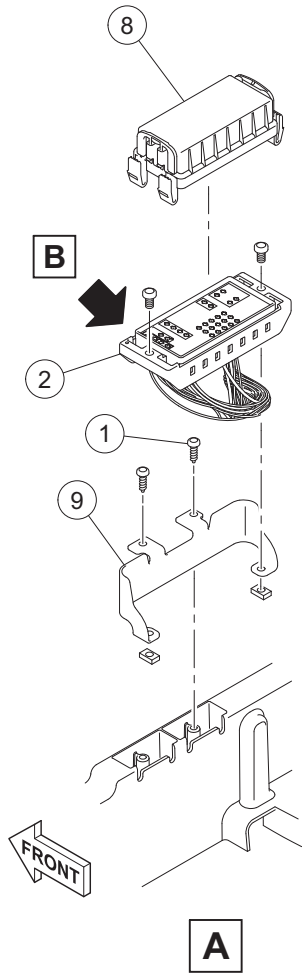

8

E

G-131099-000013

WIRING HARNESSES AND PDM

ITEM	PART NO.	DESCRIPTION	QTY
		1 2 3 4	
1	102296920	Screw, M6, Torx Button Head, Sems	2
2	47605992001	Base, PDM, 84 Way (includes items 3 through 7)	1
3	105114804	Fuse, Mini, Atm, 5 Amp	1
4	105114807	Fuse, Mini, Atm, 15 Amp	1
5	47616158001	Diode, 1.0a, Atm	2
6	47618753001	Diode, 3.0a, Atm	1
7	47619337001	Diode, Key, PDM	3
8	47605993001	Asm, PDM Cover	1
9	47614268001	Bracket, Fuse Block	1
10	47614743001	Harness, Ip, Lio, Prec, El	1
11	47614744001	Harness, Motor, Ac, Lio	1
12	47614807001	Harness, Lgt, Cntrl, Lio, Prec	1
13	47660254001	Harness, Lighting, Li-Ion	1
14	47675944001	Harness, Main, Li, Ac	1
		Note: Item 2 is part of the main harness assembly and is not procurable.	

8

E