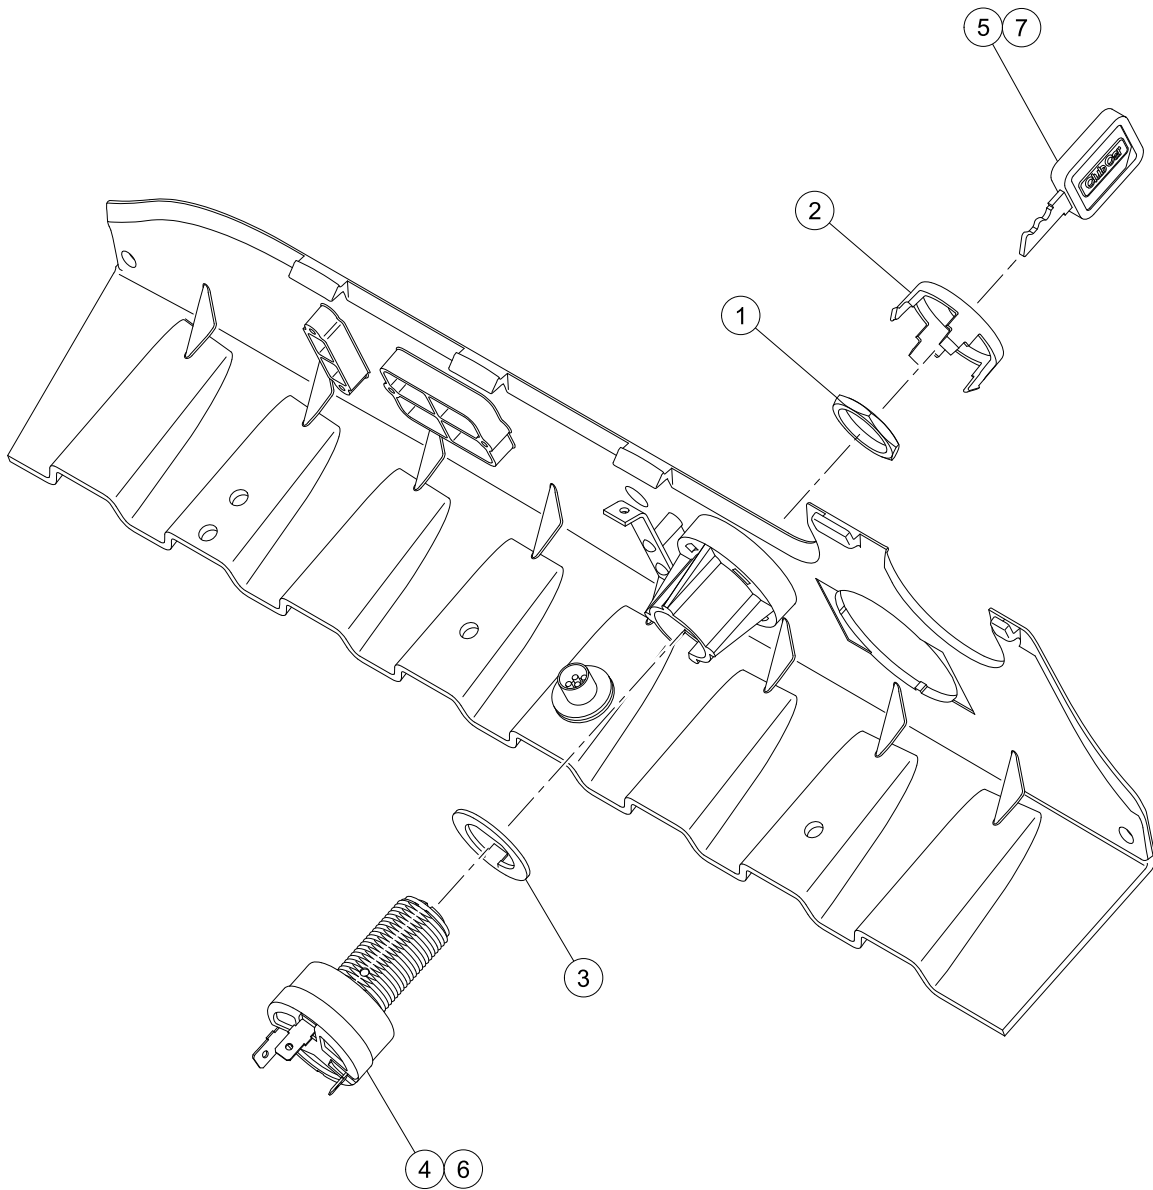

4

E

G-130499-000001

KEYSWITCHES

ITEM	PART NO.	DESCRIPTION	QTY
		1 2 3 4	
1	101830701	Nut, Key Switch	1
2	101834502	Cap, Black Key Switch	1
3	101851101	Washer, Key Switch	1
4	105082001	Keysw, Uncom, 4t, Off/p2/p3 1a (includes item 5)	1
5	105068001	Key, Uncommon, Padded 1a	1
6	105082002	Keysw, Uncom, 4t, Off/p2/p3 1b (includes item 7)	1
7	105068002	Key, Uncommon, Padded 1b	1

4

E