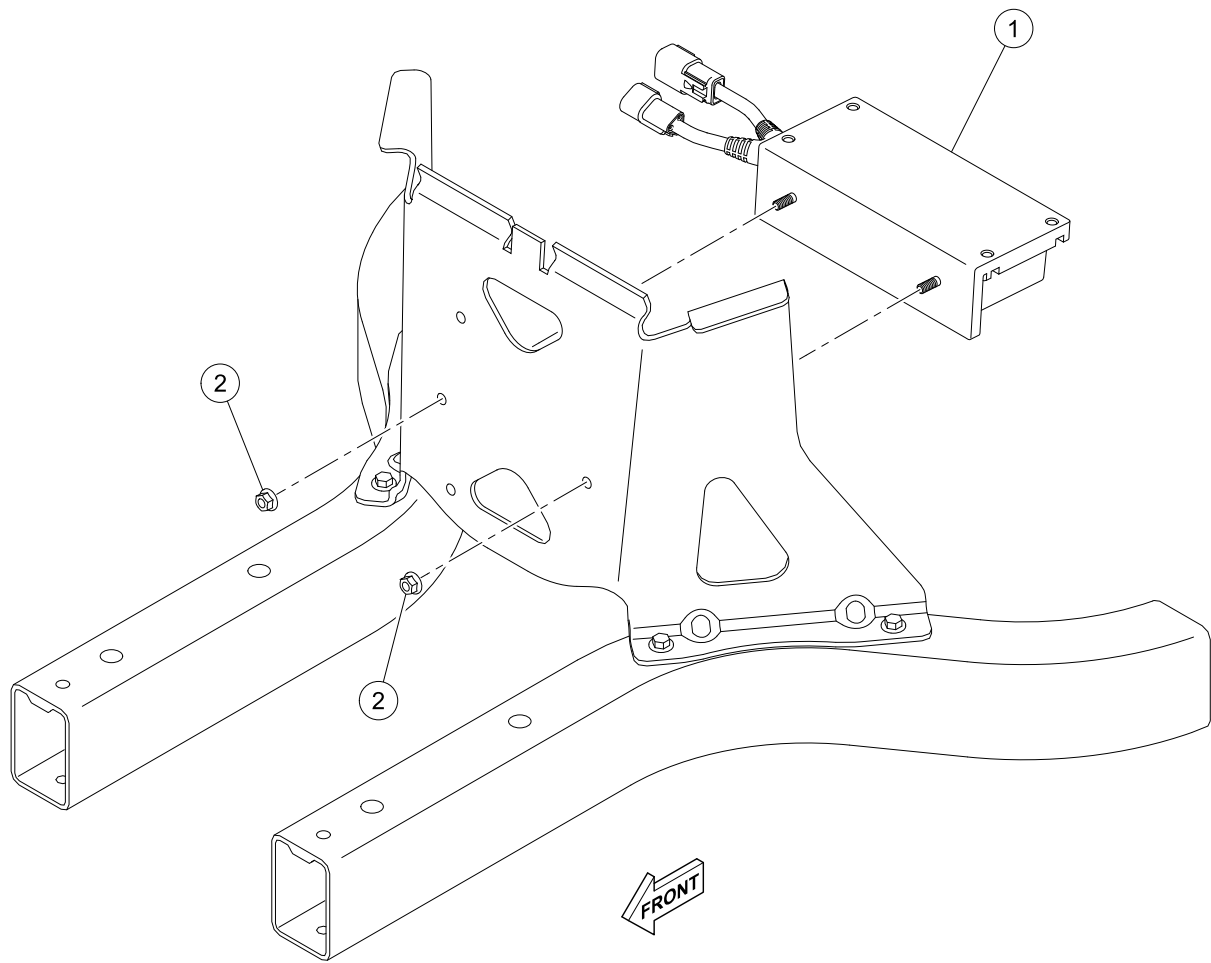

4

E

G-130299-000001

DC/DC CONVERTER – ELECTRIC VEHICLE

ITEM	PART NO.	DESCRIPTION	QTY
1	47594727001	1 2 3 4 Converter, Dc/dc	1
2	96704176	Nut, Flanged, M6 X 1, Serrated	2

4

E