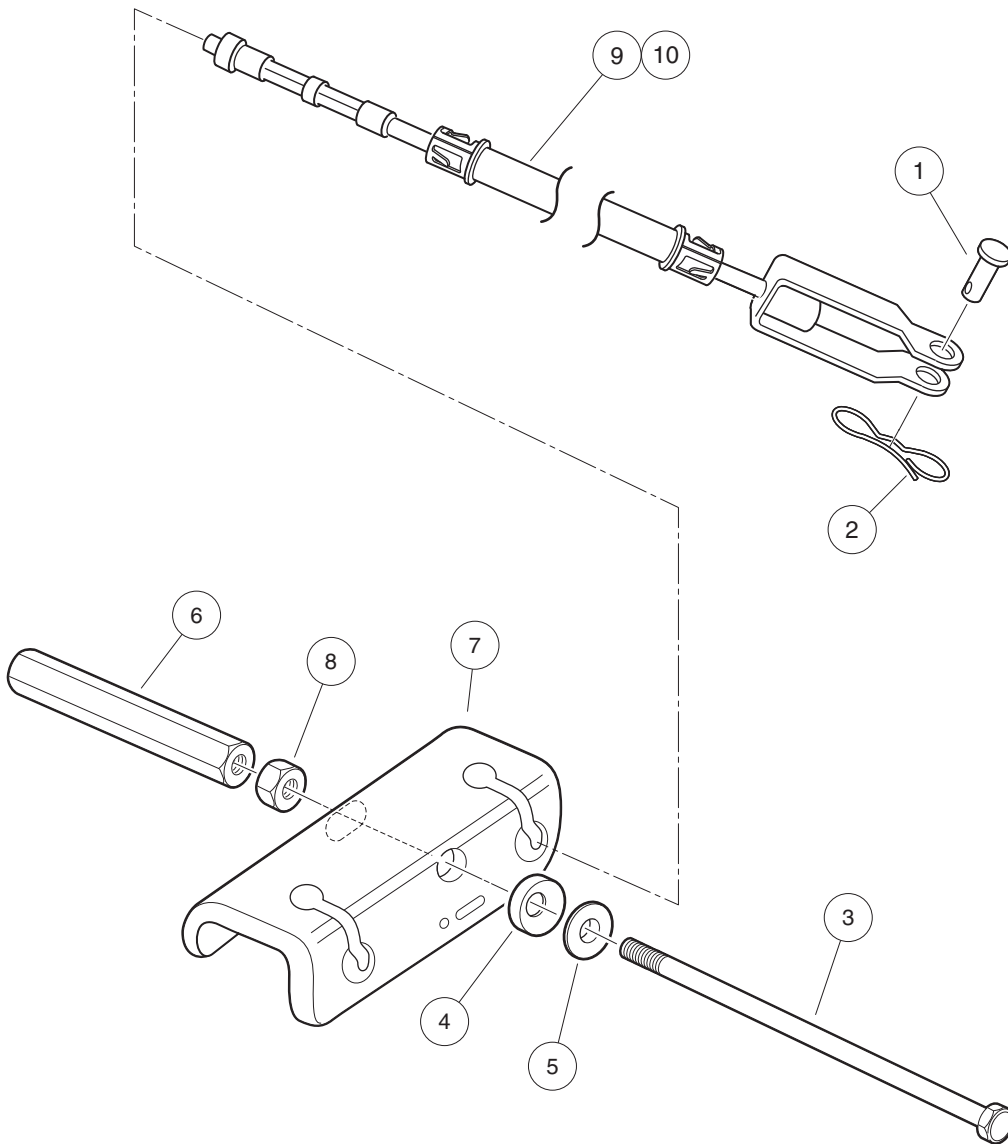

5

E

000467-007

BRAKE CABLES AND EQUALIZER BRACKET – LIFTED VEHICLE

ITEM	PART NO.	DESCRIPTION	QTY
		1 2 3 4	
1	1010829	Pin, Clevis, 5/16 X 3/4	2
2	102292801	Pin, Bow Tie Locking - .072	2
3	102297901	Bolt, 5/16-18 X 7.375, Hex	1
4	102551901	Washer, 5/16, Self Comp, Cup	1
5	102552001	Washer, 5/16, Self Comp, Cone	1
6	102594301	Nut, 5/16-18, Hex Adjusting -l	1
7	103535001	Bracket, Equalizer	1
8	1242	Nut, 5/16-18 Hex	1
9	47562652001	Cable, Brake, Csmr, Lifted, Driver-side	1
10	47582091001	Cable, Brake, Csmr, Lifted, Passenger-side	1

5

E