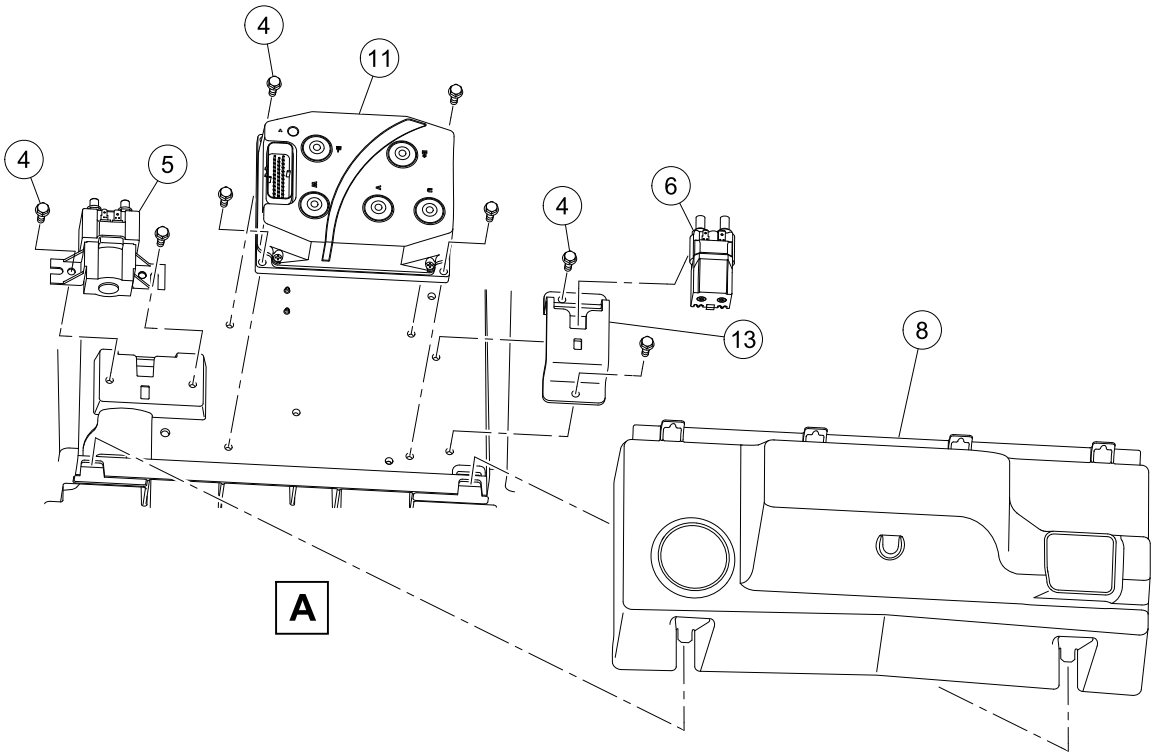

8

E

G-130499-000003

MODULE, CONTROLLER AND SOLENOIDS

ITEM	PART NO.	DESCRIPTION	QTY
		1 2 3 4	
1	1012528	Nut, M8-1.25 Hex	4
2	1013734	Lockwasher, 8mm Split	4
3	1015392	Rivet, 3/16 Pop	1
4	102296720	Screw, M6 X 20 Tt Hx Fl Hd	8
5	102774701	Solenoid, 48v	1
6	102865901	Solenoid 48v Slot Mt No Diode	1
7	105005001	Component Mounting Plate	1
8	47610889001	Cover, Cmp, Extended	1
9	47614748001	Wire, Batt, Neg, Lio	1
10	47614749001	Wire, Sol-controller (b+)	1
11	47620653001	Controller, Mtr, Ac, Li, 1532	1
12	47624326001	Scr, M6, Stl Zn, Int Hex, Sems	5
13	47624985001	Bkt, Solenoid, Su60-2122p	1
14	47632305001	Wire, B+, Li, 4ga	1
15	47642666001	Fuse, Inline, 80A, DBR	1

8

E