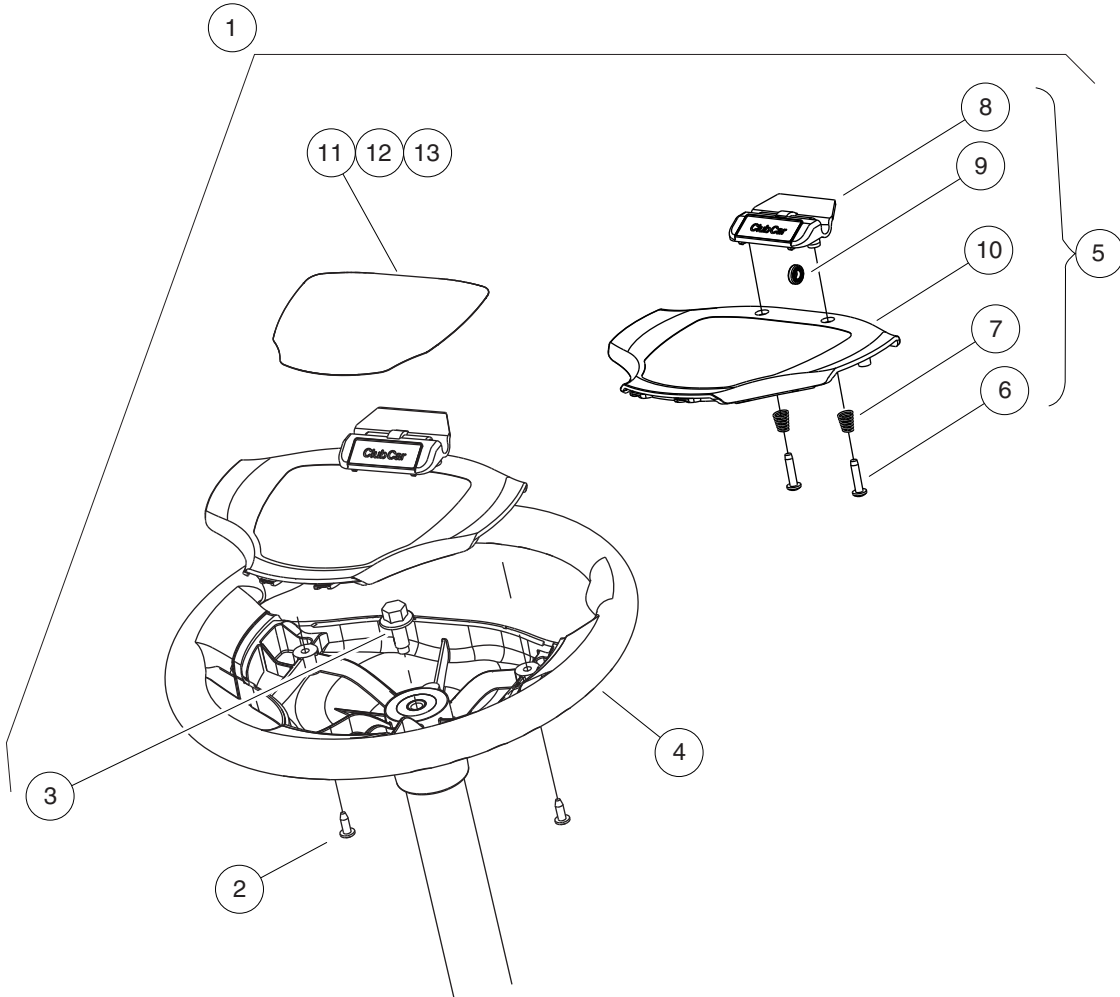

7
G
E

000470-002

STEERING WHEEL, COMFORT GRIP WITH CLIP

ITEM	PART NO.	DESCRIPTION	QTY
		1 2 3 4	
1	103796701	Kit, Hex, Steering Wheel (includes items 2 through 13)	1
2	101850301	Screw, #12-16 X 0.50 Washer-Head Hi-Lo	2
3	102290120	Bolt, M10 X 20 Hex Washer Hd	1
4	103724503	Steering Wheel, Soft Grip, Hex	1
5	103724901	Asm, Scorecard, Clip (includes items 6 through 10)	1
6	1012565	Screw, #12 Phillips Round Head	2
7	1012566	Tapered Compression Spring	2
8	1016154	Clip, Scorecard	1
9	1016214	Pencil Grip	1
10	103724601	Cover, Steering Wheel, Clip	1
11	103783001	Decal, Op Instr, Ele	1
12	103783002	Decal, Op Instr, Gas Ps	1
13	103783003	Decal, Op Instr, Gas Ks	1
Note: Refer to the Decal section of this manual or to the applicable Operator Manual for this vehicle to make sure which Operating Instructions Decal applies.			

7
G
E