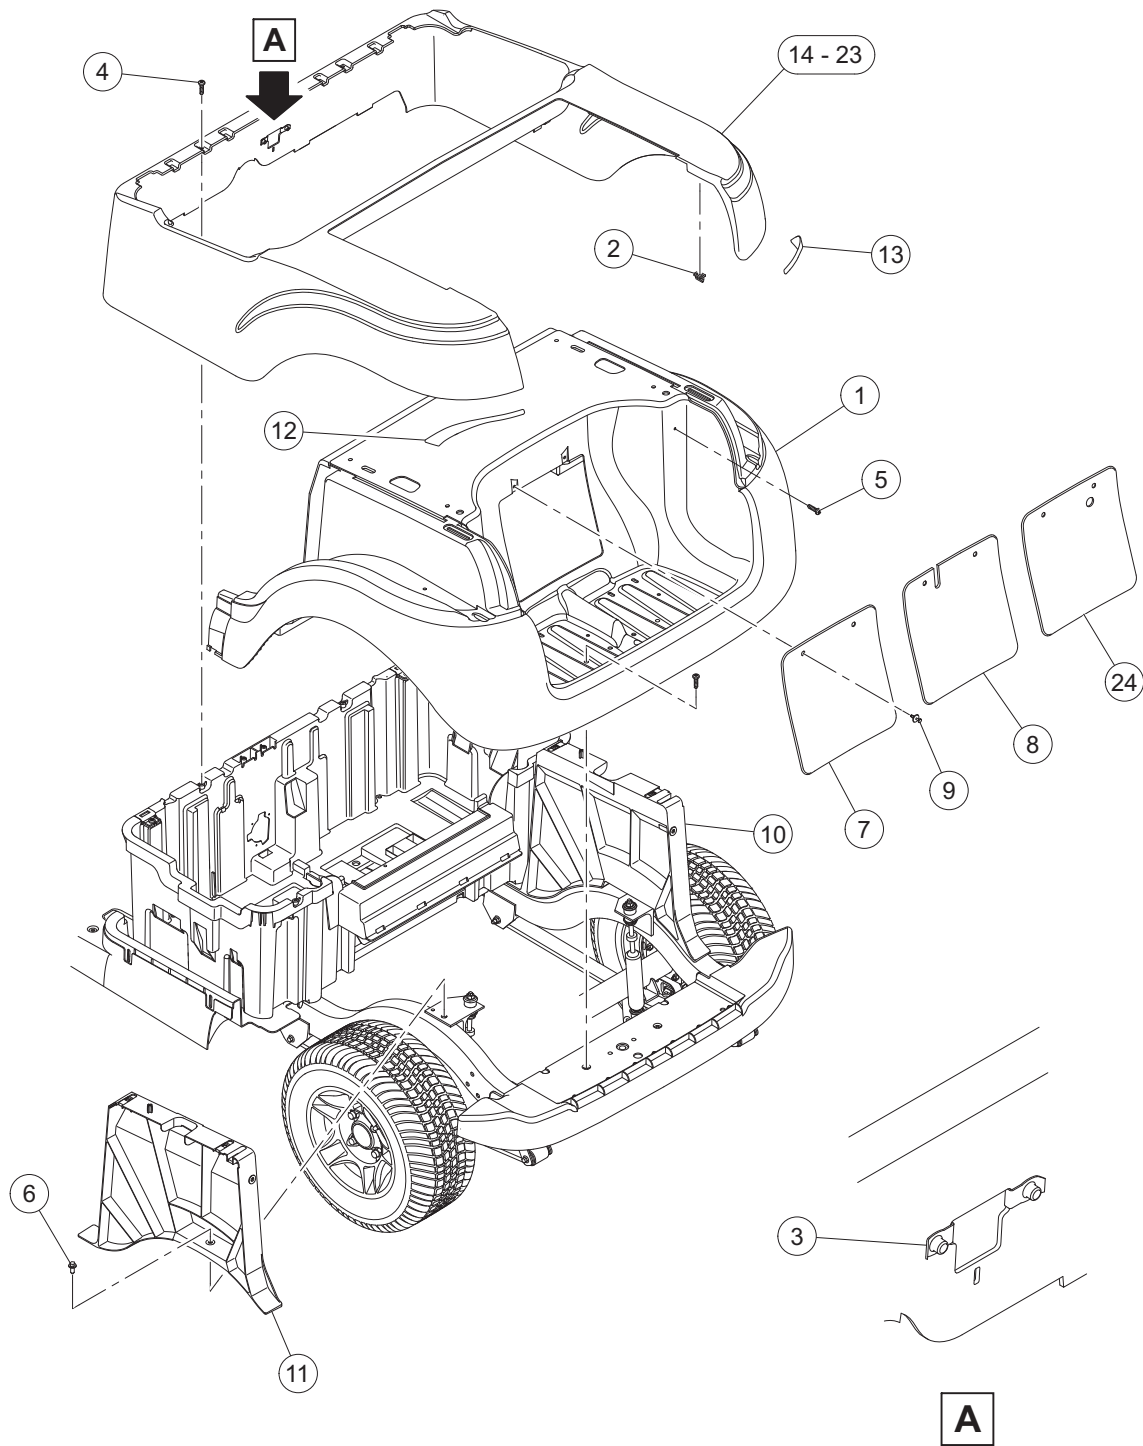

1

E

G-140299-000003

REAR BODY

ITEM	PART NO.	DESCRIPTION	QTY
		1 2 3 4	
1	102279106	Underbody, Rear, Common	1
2	102292701	Clip-body-trim	2
3	102296601	U-Nut, M6-1.0, Prevailing Torque	2
4	102297230	Screw, M6, Torx, Interlock Thread	4
5	102298030	Screw, K80x30, Torx Pn Hd Pt	4
6	102298716	M8-1.25x16 Taptite	2
7	102501402	Panel, Access, Black	1
8	102501403	Panel, Access, Black, with Punched Hole	1
9	102967901	Rivet, Removable, Tuflok 1/4"	2
10	103812901	Asm, Rear Underbody Support, Passenger-side	1
11	103813001	Asm, Rear Underbody Support, Driver-side	1
12	47583297001	Reflector, Rear, Csmr, Driver-side	1
13	47583297002	Reflector, Rear, Csmr, Passenger-side	1
14	47589919301	Pnl, Bty, Rr, Mt Glacier, Sp	1
15	47589919302	Pnl, Bty, Rr, Mt Platinum, Sp	1
16	47589919303	Pnl, Bty, Rr, Mt Cndy Apl, Sp	1
17	47589919304	Pnl, Bty, Rr, Mt Green, Sp	1
18	47589919306	Pnl, Bty, Rr, Mt Black, Sp	1
19	47589919308	Pnl, Bty, Rr, Mt Prl Blue, Sp	1
20	47589919311	Pnl, Bty, Rr, Mt Beige, Sp	1
21	47589919320	Pnl, Bty, Rr, Met Ocn Tl, Sp	1
22	47589919324	Pnl, Bty, Rr, Mdnght Silver,sp	1
23	47589919326	Pnl,bty,rr,blue Oynx,sp	1
24	SVP915201	Panel-access-lite Hole Cut Out	1
		Note: For current or additional color options, contact your local Club Car dealer or distributor.	

1

E