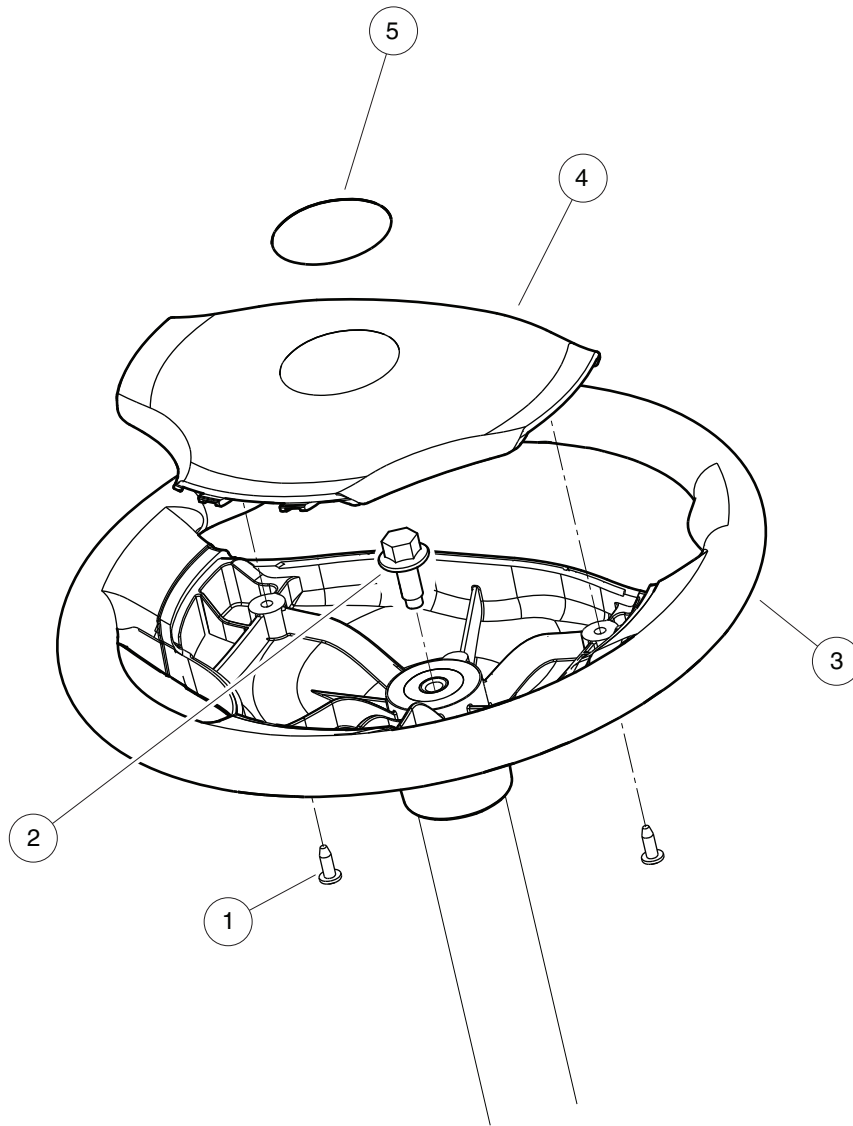

7
G
E

001389-001

STEERING WHEEL, COMFORT GRIP WITH LOGO

ITEM	PART NO.	DESCRIPTION	QTY
		1 2 3 4	
1	101850301	Screw, #12-16 X 0.50 Washer-Head Hi-Lo	2
2	102290120	Bolt, M10 X 20 Hex Washer Hd	1
3	103724503	Steering Wheel, Soft Grip, Hex	1
4	103724602	Cover, Steering Wheel, Generic	1
5	103829401	Logo, Cci, Steer Wheel	1

7
G
E