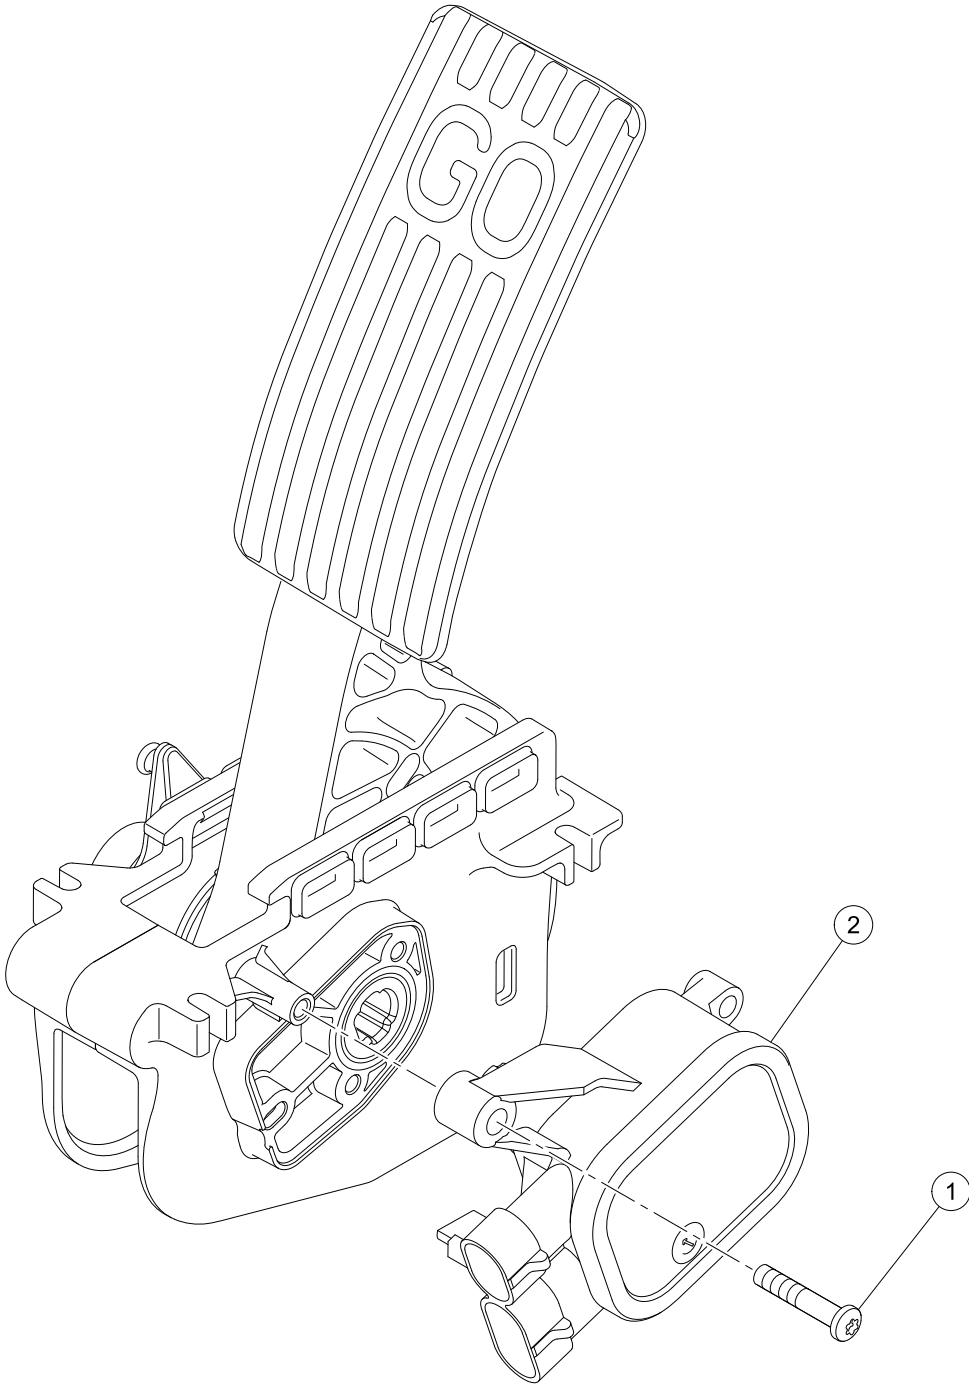

8

E

G-131199-000003

MOTOR CONTROLLER OUTPUT REGULATOR (MCOR)

ITEM	PART NO.	DESCRIPTION	QTY
1	103943401	1 2 3 4 Screw, Pan, #10 X 1.00 Hi-lo	1
2	105116301	MCOR4, Type 16 Switch	1

8

E