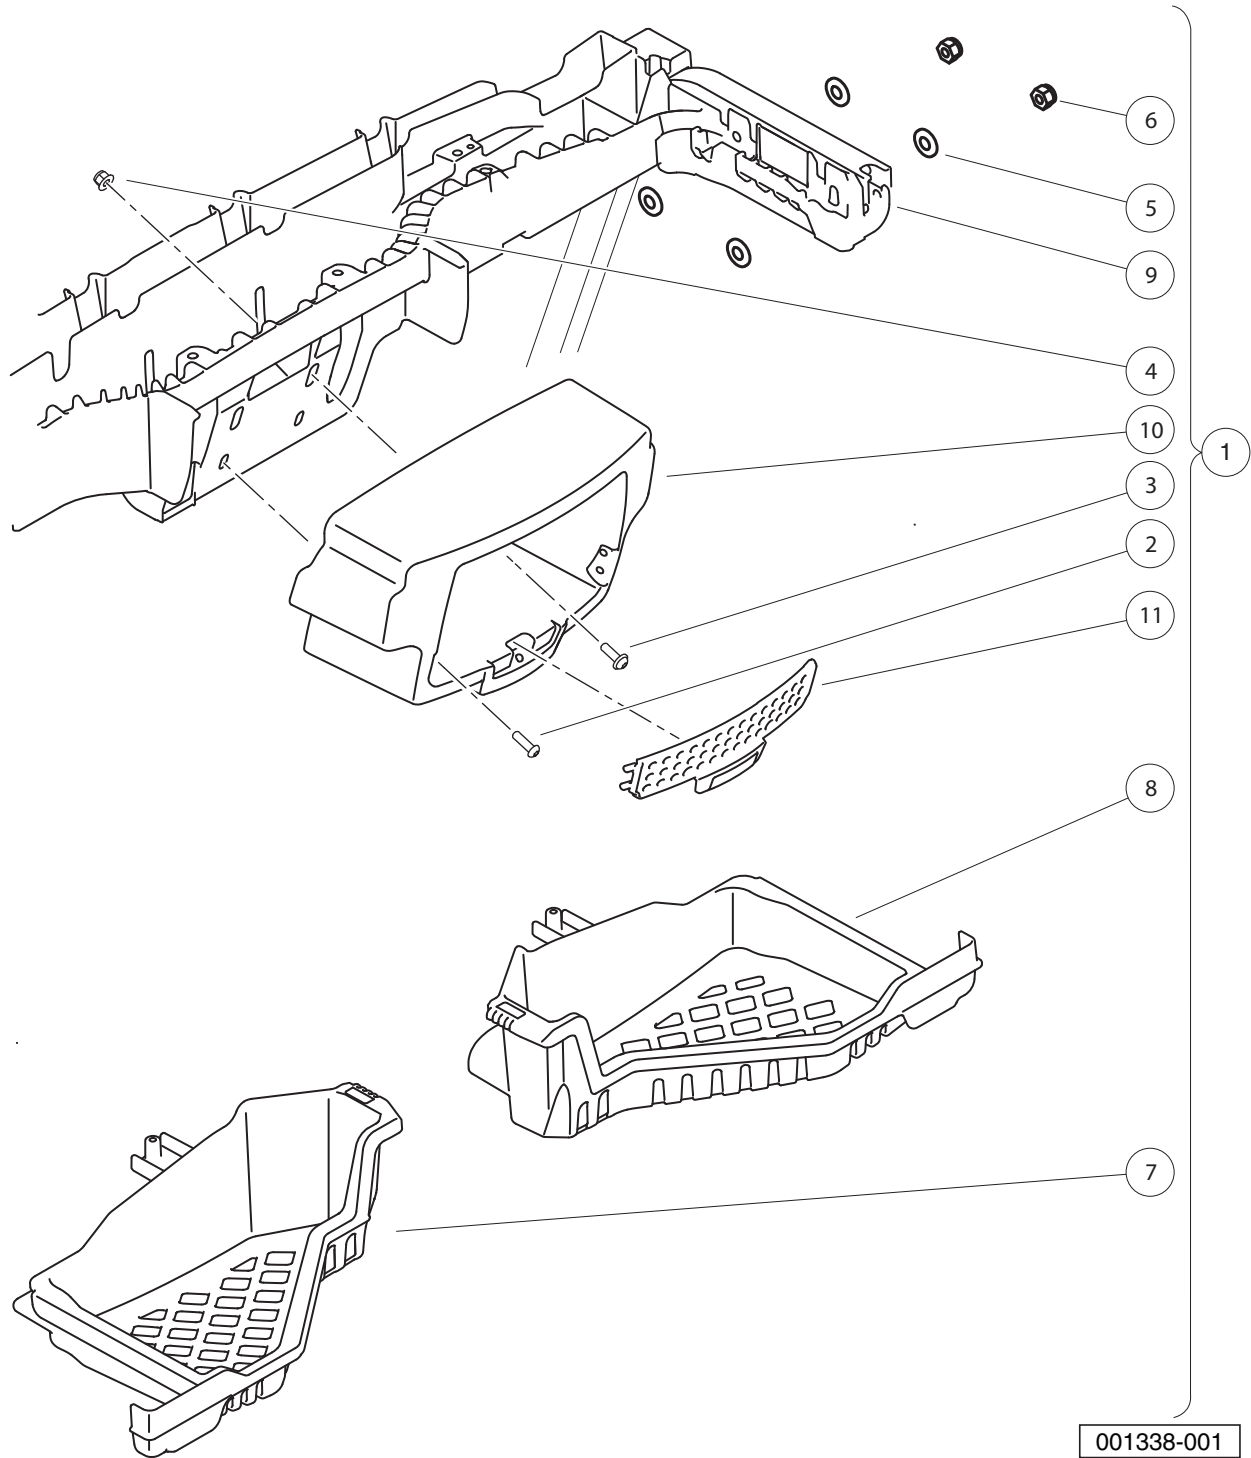

# GOLF BAG HOLDER

ITEM	PART NO.	DESCRIPTION	QTY
1	47570463001	1 2 3 4 Kit, Holder, Golf Bag, Mx5 (includes item 2) .....	1
2	47582268001	Assy, Holder, Golf Bag, Mx5 .....	1

**1**

**E**

1

E

001338-001