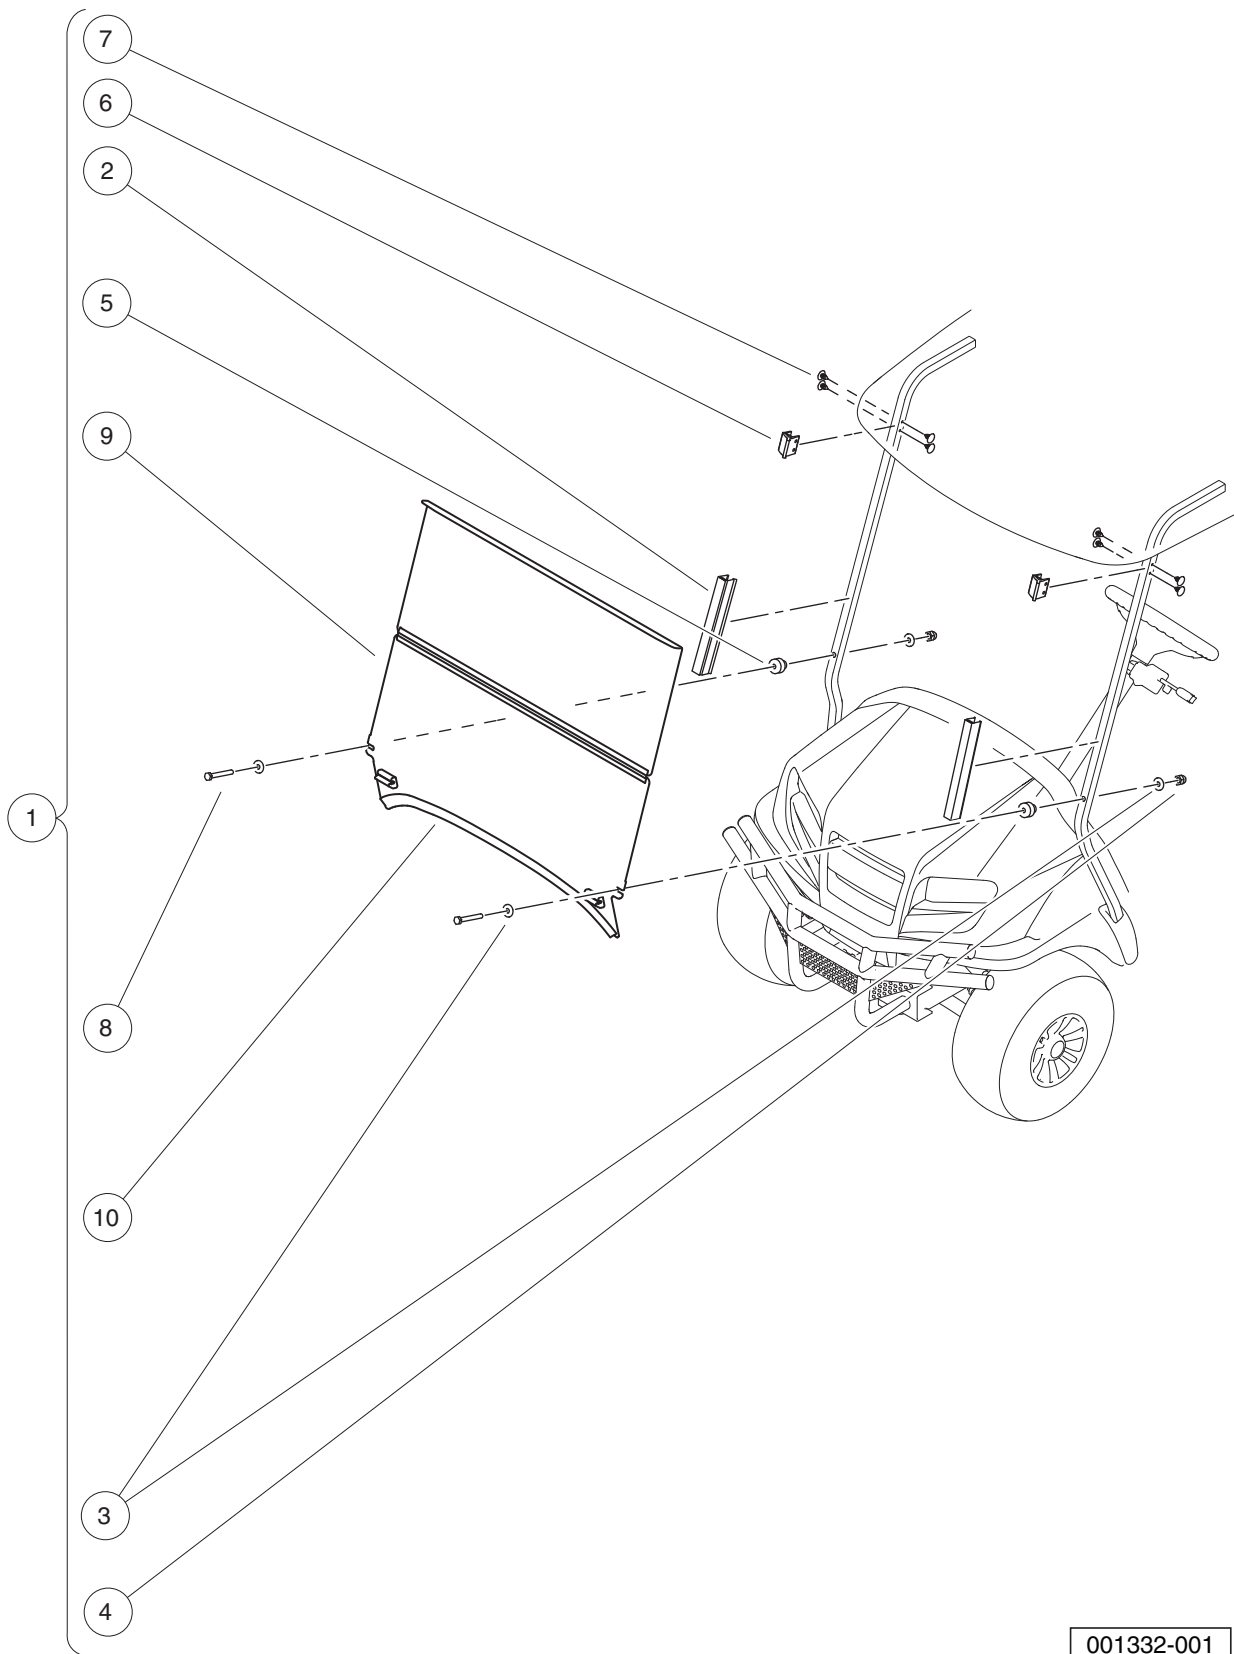

1

E

001332-001

HINGED WINDSHIELD, TINTED

ITEM	PART NO.	DESCRIPTION	QTY
		1 2 3 4	
1	47579760001	Kit, Hinged W/s Tinted, Cnsmr (includes items 2 through 9)	1
2	102163001	Windshield Channel	2
3	102296301	Washer, M6x18x1.6 Flat	4
4	102582401	Cap Nut M6, Sp	2
5	102947601	Grommet, Windshield	2
6	103677101	W/s, Rubber, Clip Retainer	2
7	103754901	Fastener, Barrel - .610 X .25	8
8	105289701	M6x1.0x48 Hex Hd Bolt-blk	2
9	47579759001	Asm Hinged/ws Tinted Cnsmr (includes item 10)	1
10	47576796001	Bulb Seal, Windshield	1

1

E