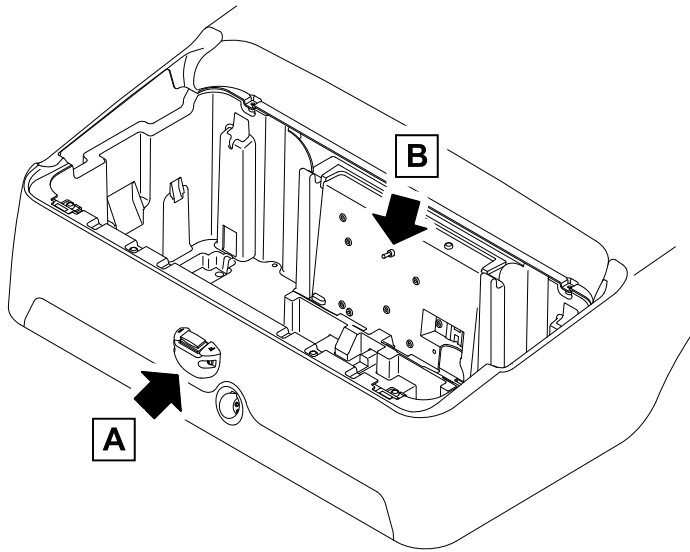

# BLUETOOTH AND ACC HARNESSES

ITEM	PART NO.	DESCRIPTION	QTY
1	47672583001	1 2 3 4 Harness, 12v, Acc, Bt .....	1

**8**

**E**

**8**

**E**

G-130499-000002