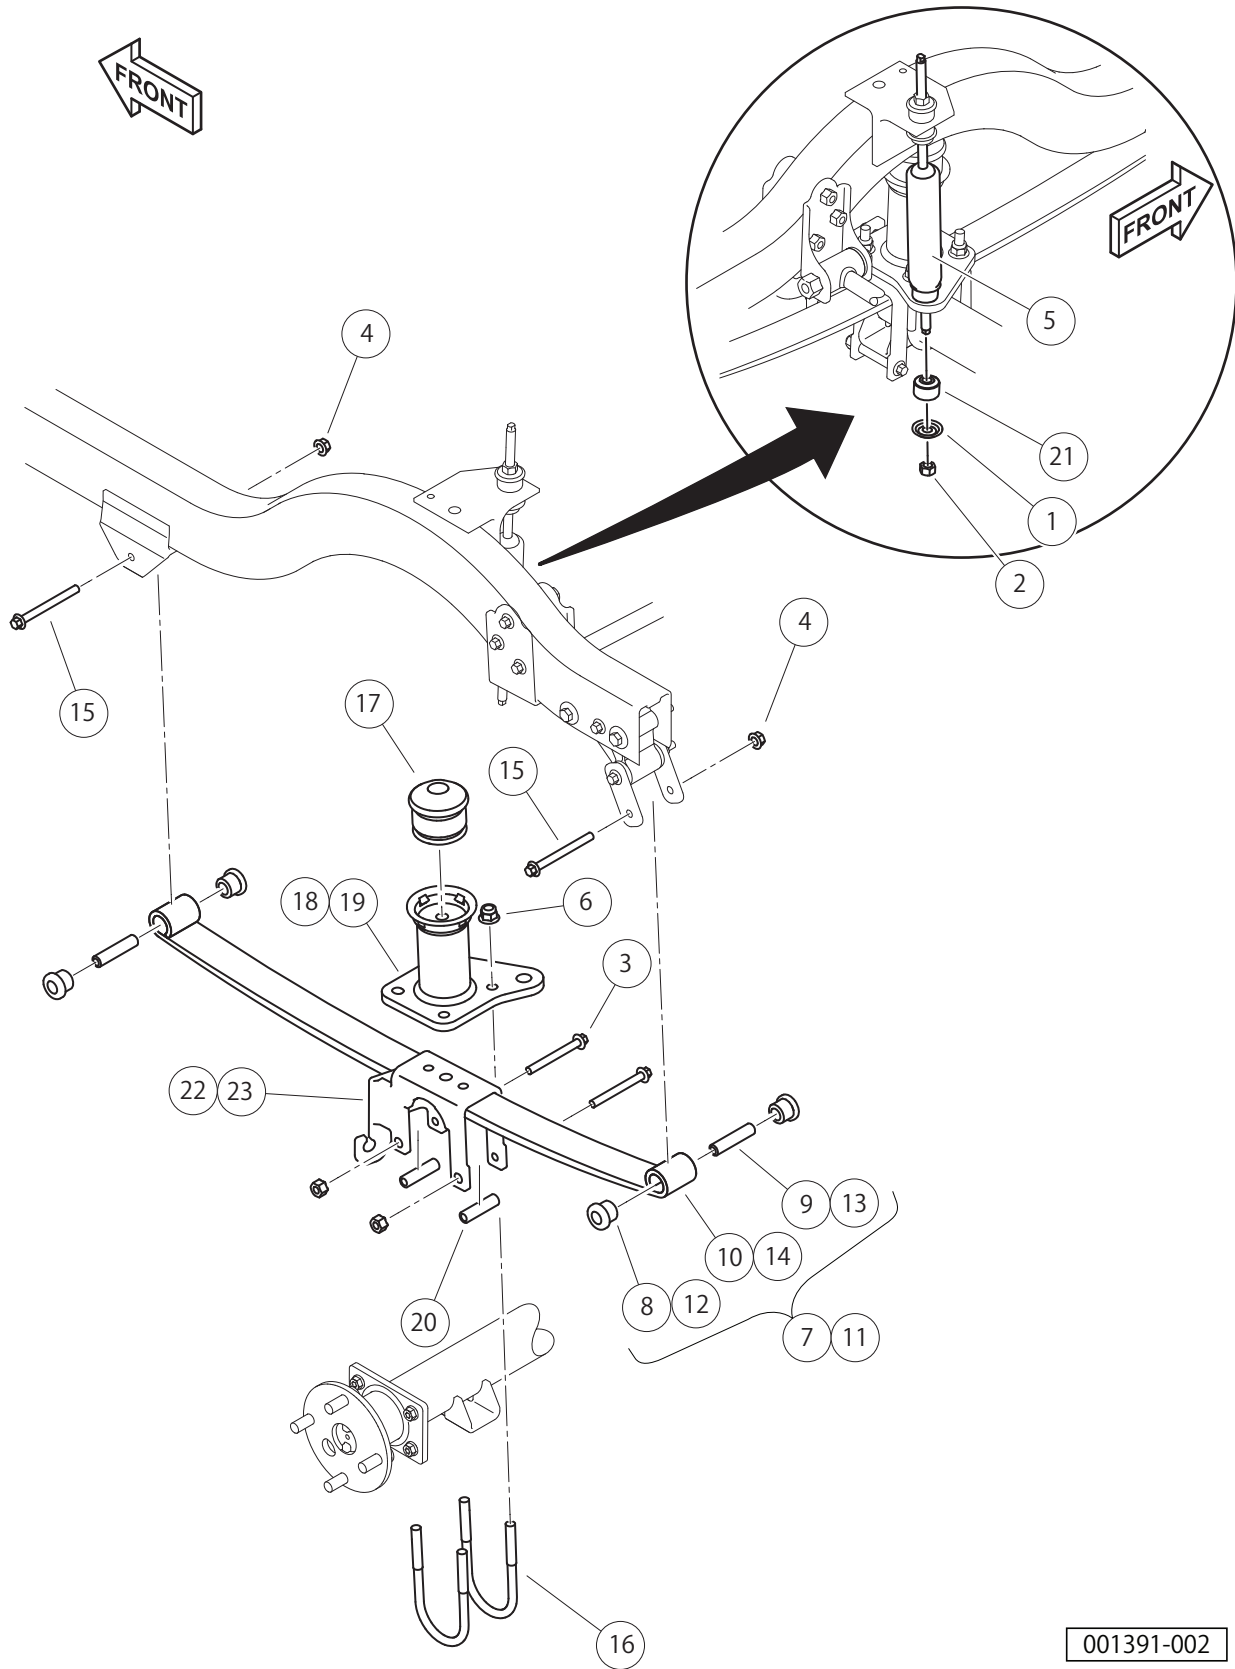

7
G
E

001391-002

REAR SUSPENSION, LIFTED

ITEM	PART NO.	DESCRIPTION	QTY
		1 2 3 4	
1	N/A	Retainer, Shock Absorber Cushion	8
2	1010145	Nut, 3/8-24 Hex	4
3	102298175	Bolt - Flange Hd, M8 X 75.0	4
4	102298401	Nut,m8,all Metal Lock	4
5	102588501	Shock Absorber, Rear	2
6	102670701	Nut, Flange, M10 X 1.5 Nylon	8
7	103742304	Asm, Rear Leaf Spring, Std (includes items 8 through 10)	2
8	101558302	Bushing, Urethane, Soft	4
9	102506401	Sleeve - Spring Eye Mounts	2
10	N/A	Leaf Spring, Rear, Std	1
11	103742307	Asm, Rear Leaf Spring, HD (includes items 12 through 14)	2
12	101558302	Bushing, Urethane, Soft	4
13	102506401	Sleeve - Spring Eye Mounts	2
14	103742207	Leaf Spring, Rear, HD	1
15	105188185	Bolt, M8 X 85mm, 10.9 Grade	4
16	105188701	U-bolt, M10x1.5x58	4
17	47576196001	Bumper, Jounce, D-255828	2
18	47576197001	Bracket, Bumper, Jounce, Driver-side	1
19	47576198001	Bracket, Bumper, Jounce, Passenger-side	1
20	47576648001	Sleeve, Perch, Spring	4
21	47579096001	Isolator, Shock Damper	8
22	47603899001	Brkt, Perch, Spring, Lh	1
23	47603900001	Brkt, Perch, Spring, Rh	1

7
G
E