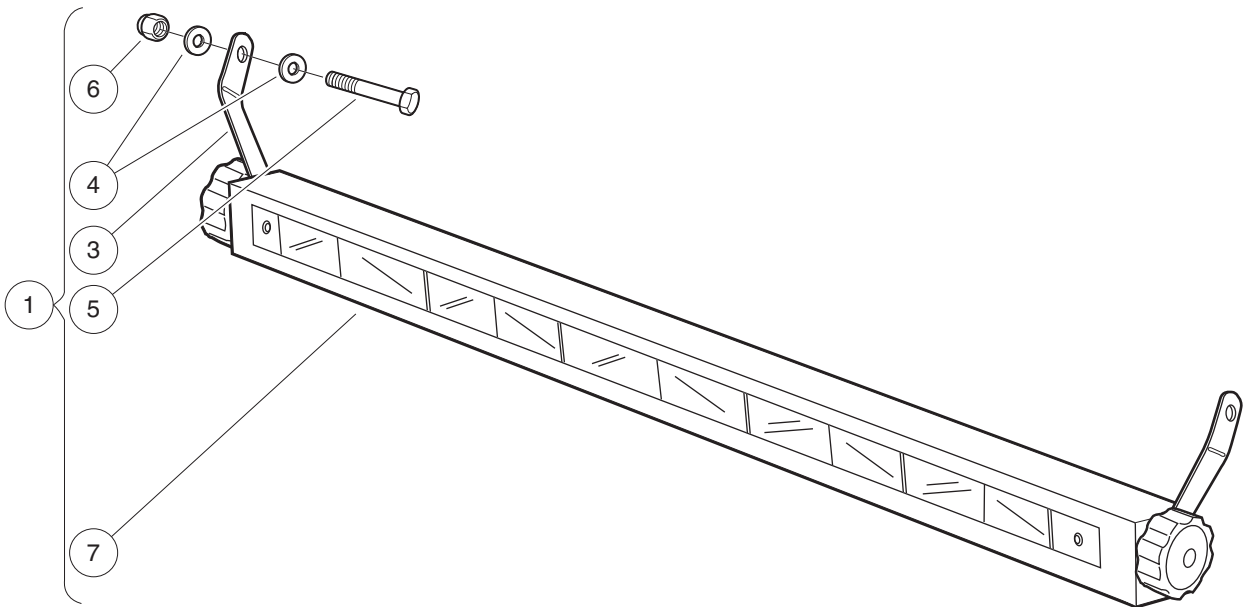

1

E

000720-005

MIRROR, 5-PANEL

ITEM	PART NO.	DESCRIPTION	QTY
		1 2 3 4	
1	AM15028001	Kit, Mirror 5 Panel, Csmr Pack (includes item 2)	1
2	105288901	Mirror Kit, Wink (includes items 3 through 7)	1
3	105313801	Brkt, Mirror, 5 Panel, Mtg	2
4	332	Washer, 1/4 Type A Narrow Flat	8
5	7311	Screw, 1/4-20 X 2.00 Hex-Head Cap	2
6	8233	Locknut, 1/4-20, Nylon Insert	2
7	AM10092	ICS 5-Panel Mirror	1
Note: Item 2 is not illustrated.			

1

E