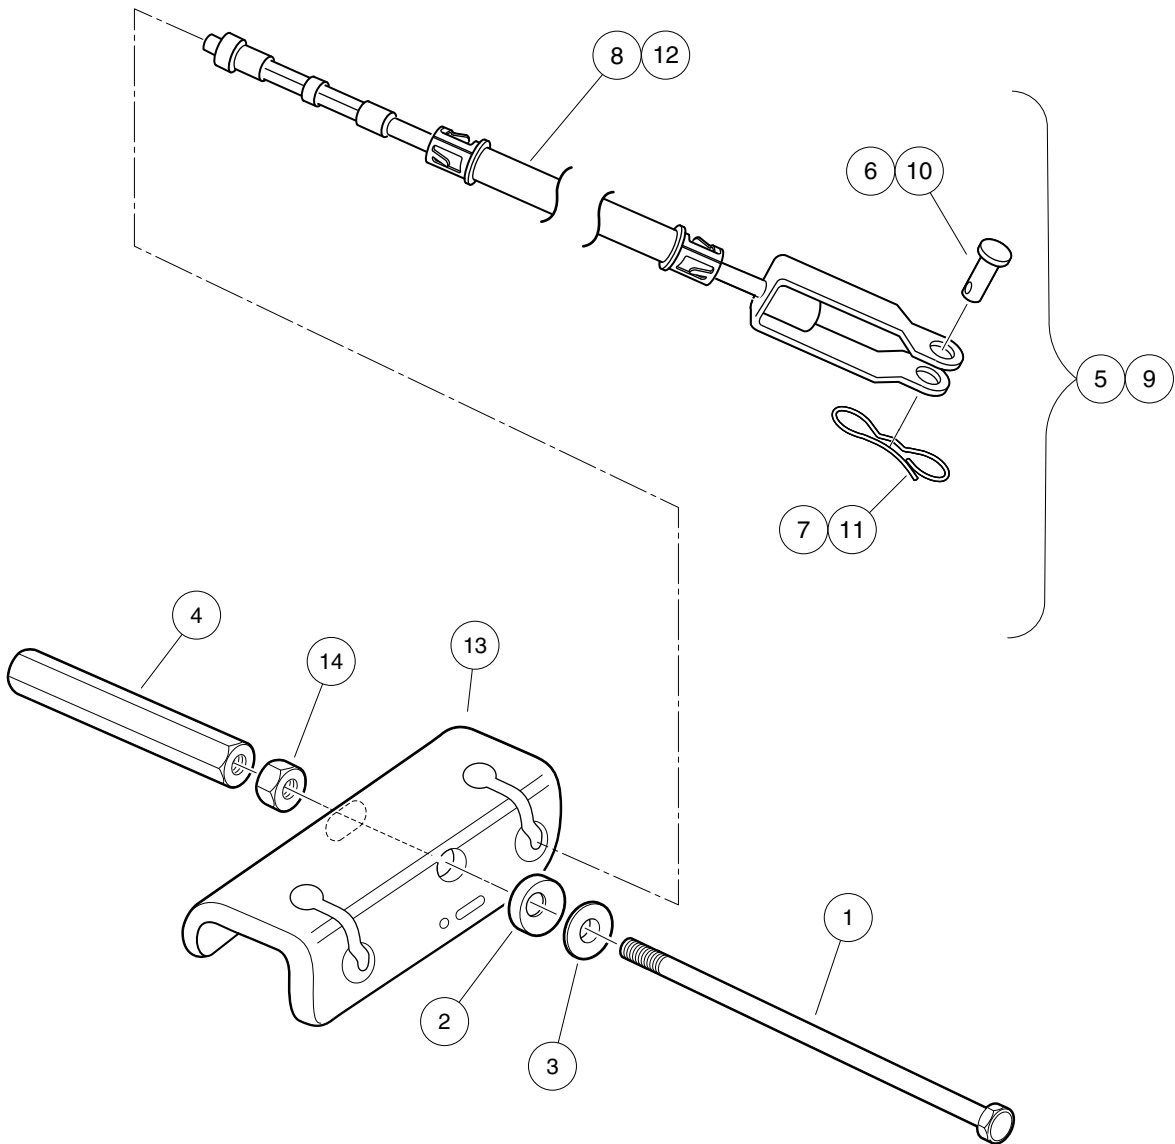

5

E

000467-006

BRAKE CABLES AND EQUALIZER BRACKET

ITEM	PART NO.	DESCRIPTION	QTY
		1 2 3 4	
1	102297901	Bolt, 5/16-18 X 7.375, Hex	1
2	102551901	Washer, 5/16, Self Comp, Cup	1
3	102552001	Washer, 5/16, Self Comp, Cone	1
4	102594301	Nut, 5/16-18, Hex Adjusting -I	1
5	103528701	Kit, Brake Cable, Passenger-side (includes items 6 through 8)	1
6	1010829	Pin, Clevis, 5/16 X 3/4	1
7	102292801	Pin, Bow Tie Locking - .072	1
8	N/A	Cable, Brake, Right	1
9	103528702	Kit, Brake Cable, Driver-side (includes items 10 through 12)	1
10	1010829	Pin, Clevis, 5/16 X 3/4	1
11	102292801	Pin, Bow Tie Locking - .072	1
12	N/A	Cable, Brake, Left	1
13	103535001	Bracket, Equalizer	1
14	1242	Nut, 5/16-18 Hex	1

5

E