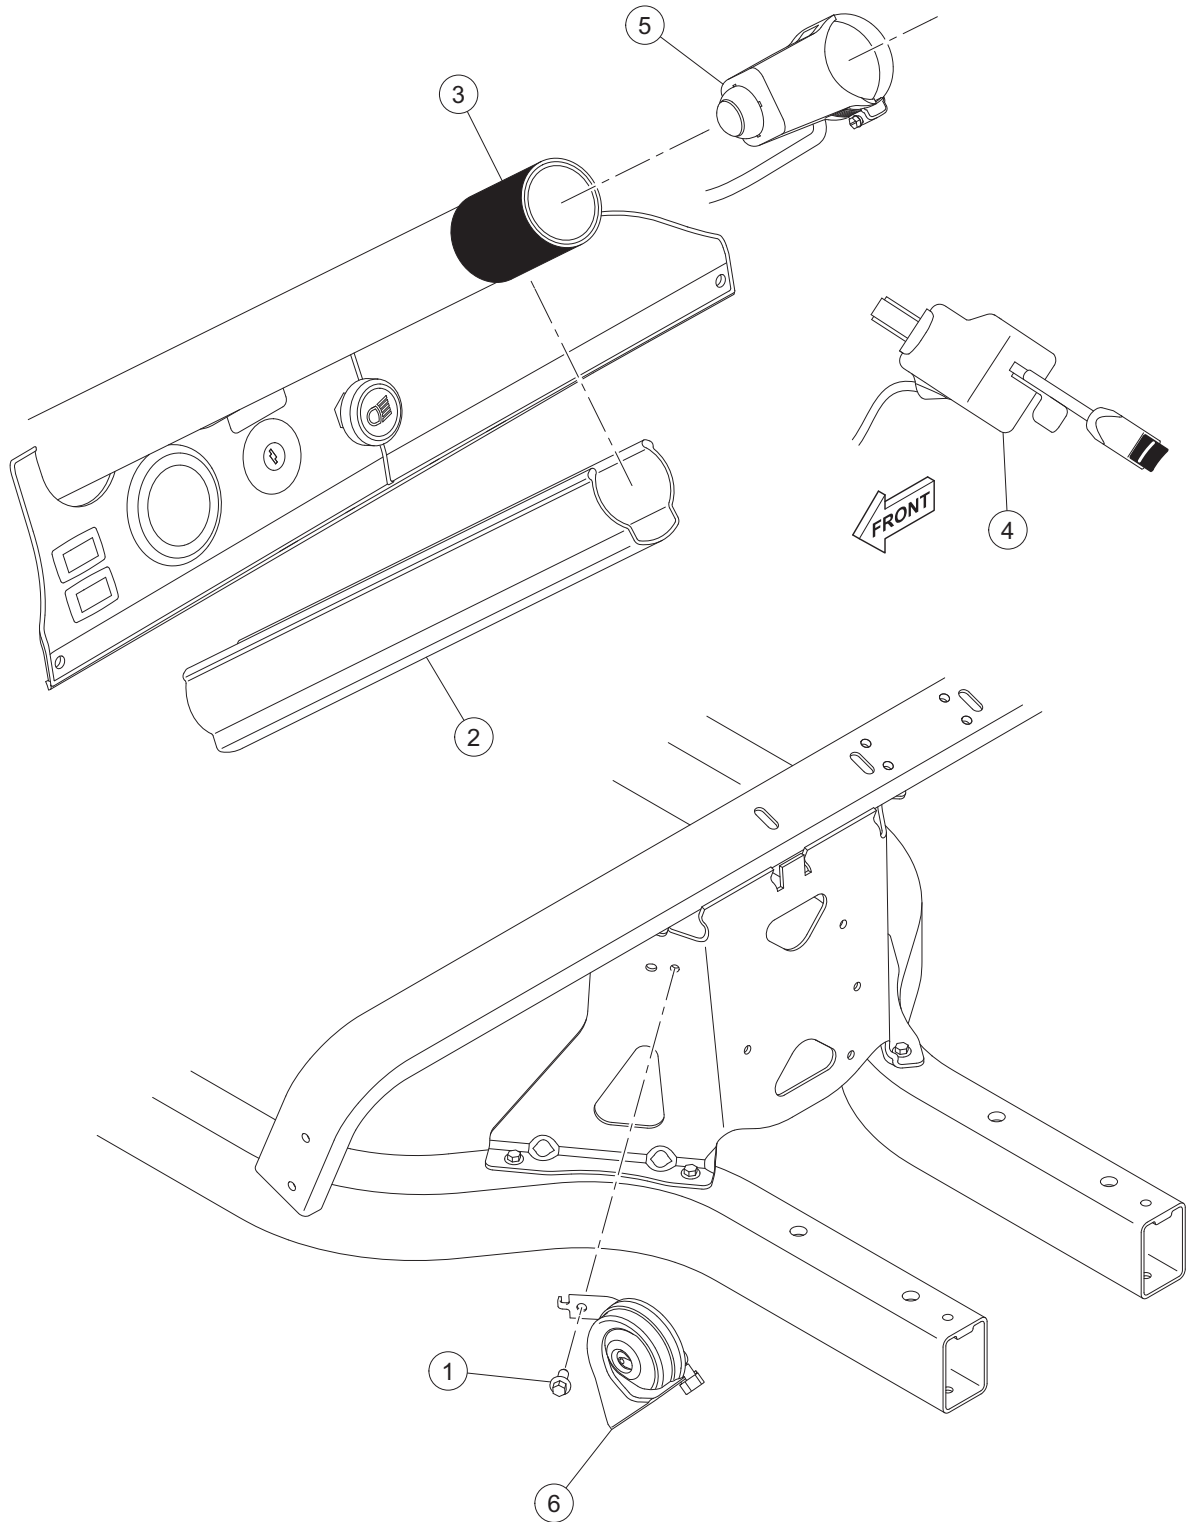

4

E

G-130599-000010

TURN SIGNAL LEVER AND HORN

ITEM	PART NO.	DESCRIPTION	QTY
		1 2 3 4	
1	102298720	Screw, M8-1.25x20, Taptite	1
2	102529201	Wire Cover, Steering Column	1
3	103531101	Isolator, Turn Signal	1
4	103803101	Asm, Turn Signal Switch, Homol	1
5	47629428001	Horn Button, Harness, 6 Pin	1
6	47633955001	Asm, Horn, Am80sx	1

4

E