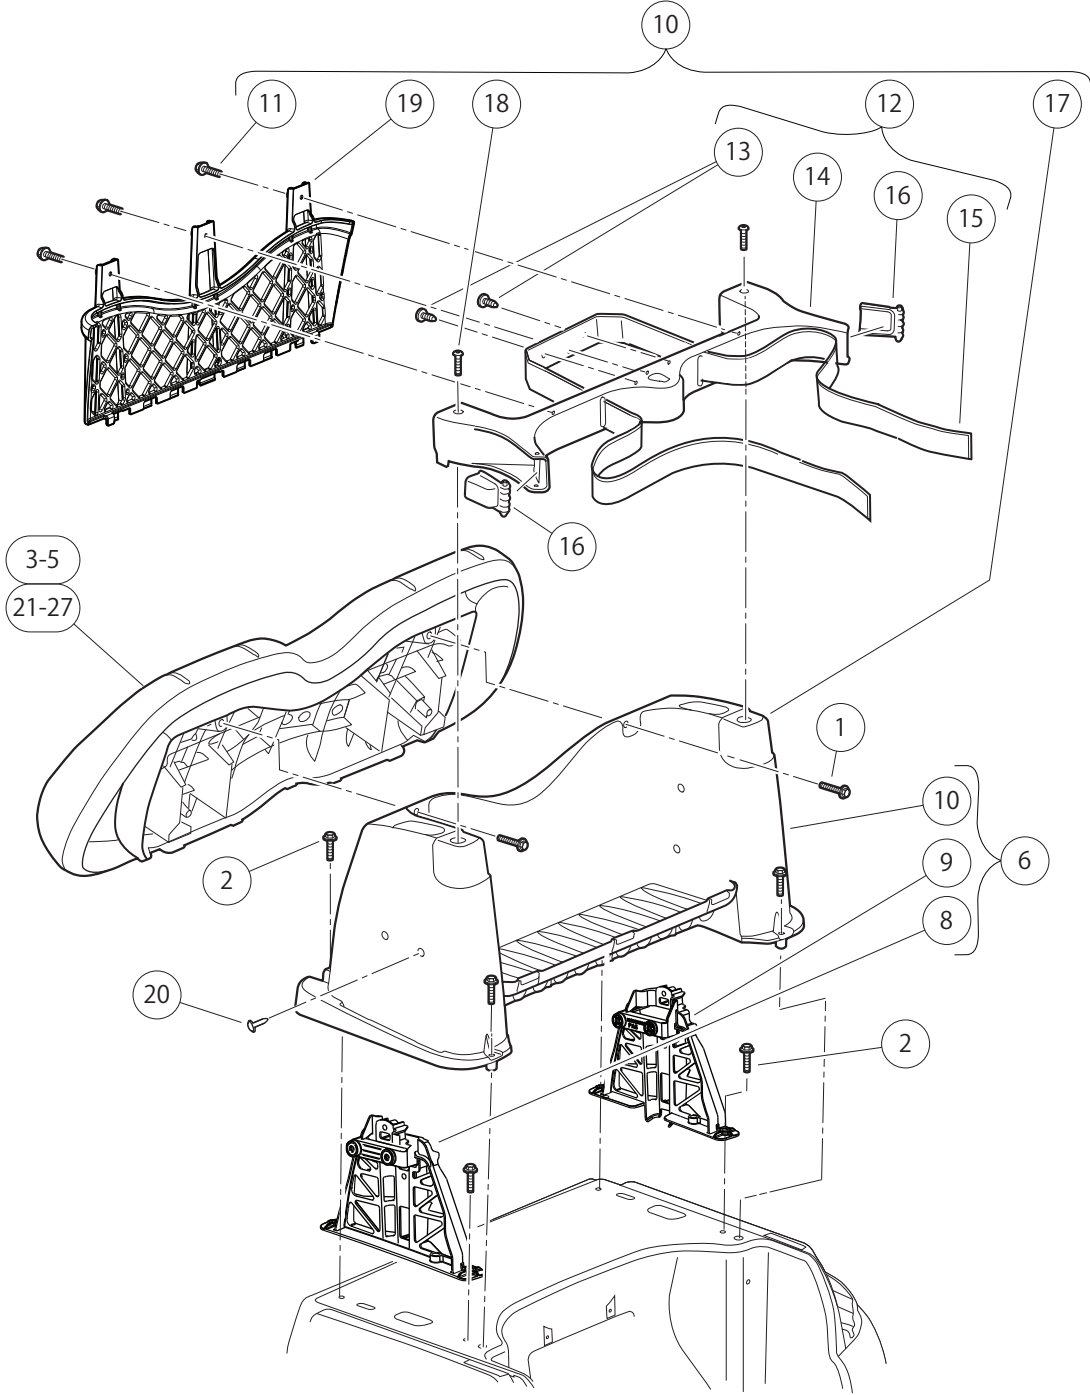

1

E

000435-014

SEAT BACK, BACKREST, AND STRUCTURAL ACCESSORY MODULE (SAM)

ITEM	PART NO.	DESCRIPTION	QTY
		1 2 3 4	
1	102296530	Screw - M6 X 1.0 X 30 Sems	2
2	102298250	Bolt-flange Hd, M8 X 50.0	6
3	103853121	Asm, Seat Back, Beige, Service Replacement	1
4	103853122	Asm, Seat Back, White, Service Replacement	1
5	103853125	Asm, Seat Back, Black, Service Replacement	1
6	103952901	Kit, S.A.M. Assembly (includes items 7 through 10)	1
7	102297230	Screw, M6, Torx, Interlock Thread	4
8	103929301	Support- Canopy, Drv	1
9	103929302	Support- Canopy, Pass	1
10	N/A	Asm, S.A.M. (includes items 11 through 19)	1
11	102297230	Screw, M6, Torx, Interlock Thread	3
12	102504001	Asm, Bag Hoop (includes items 13 through 16)	1
13	1010434	Barrel - Plastic	2
14	102504201	Hoop-bag	1
15	102504301	Strap, Bag	1
16	102517001	Buckle-bag Strap	2
17	N/A	Structural Accessory Module (S.A.M.)	1
18	103327601	Screw, 5/16, Torx, Bosscrew	2
19	103699401	Panel, S.A.M., Prec	1
20	103978801	Barrel-push 6mm	4
21	105223421	Asm, Seat Back, Premium, Lt. Beige, Service Replacement	1
22	105223422	Asm, Seat Back, Premium, Camello, Service Replacement	1
23	105223423	Asm, Seat Back, Premium, Off-White, Service Replacement	1
24	105223425	Asm, Seat Back, Premium, Camello/Off-White, Service Replacement	1
25	105223427	Asm, Seat Back, Premium, Black, Service Replacement	1
26	105223428	Asm, Seat Back, Premium, Black/Gray, Service Replacement	1
27	105223429	Sp,asm,prem Seat Back,gray	1
		 Note: Screws (item 7) not shown. These are four new screws to replace those used to attach accessory mounting brackets to SAM (item 17). For current or additional color options, contact your local Club Car dealer or distributor.	

1

E