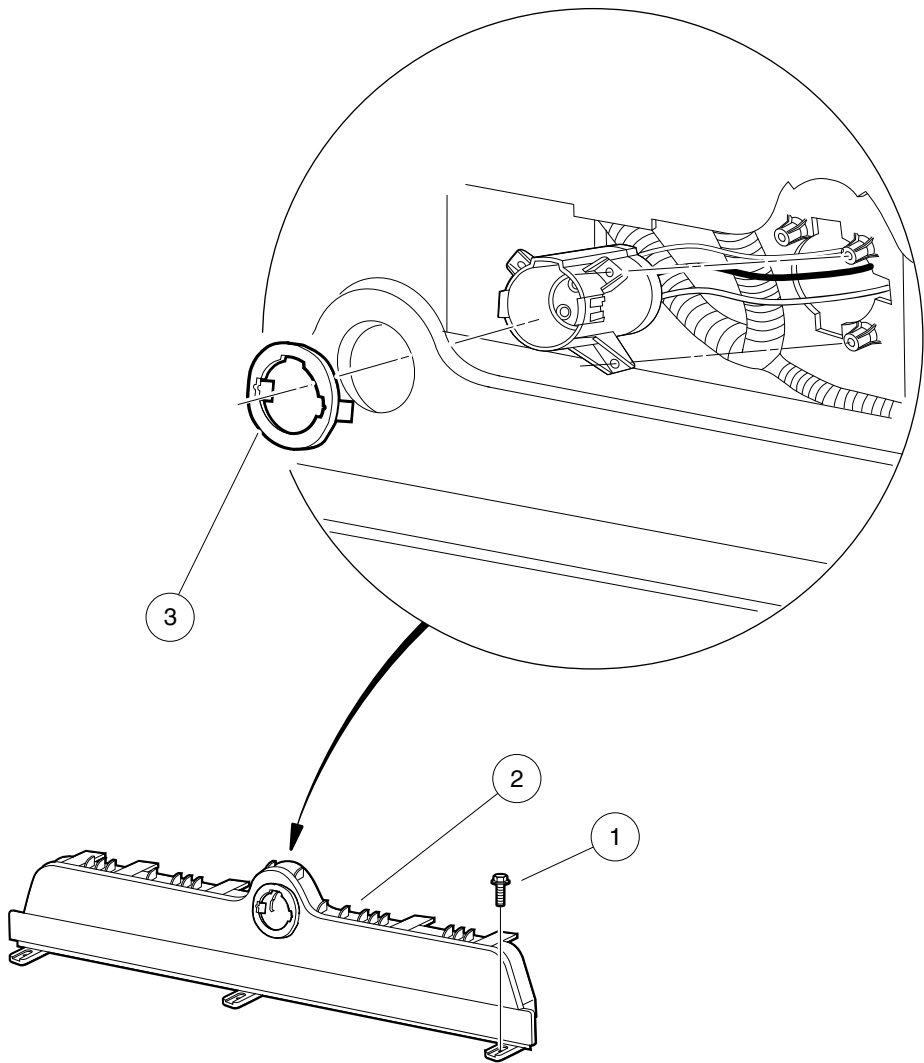

1

E

000500-003

KICK PLATE – SHELF CHARGER

ITEM	PART NO.	DESCRIPTION	QTY
1	102298020	1 2 3 4 Screw, K80x20, Torx Pn Hd Pt	3
2	102508202	Plate - Electric Kick Blk	1
3	102516902	Socket Trim, Charger	1

1

E