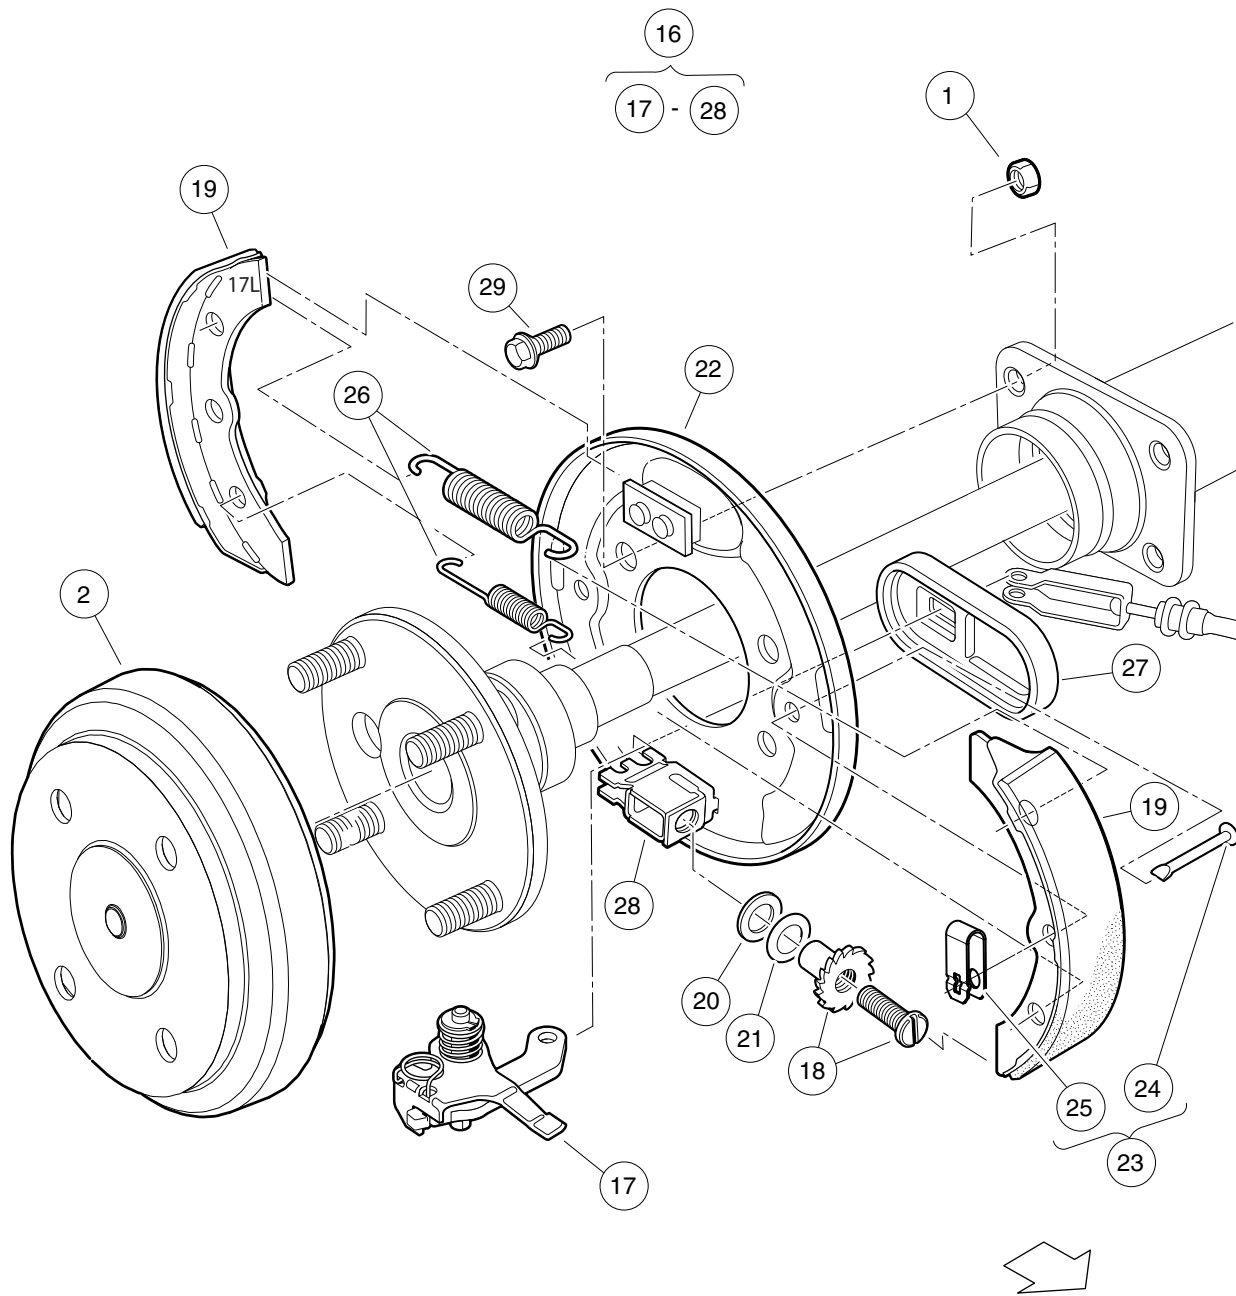

5

E

000186-006

REAR BRAKES, SELF-ADJUSTING

ITEM	PART NO.	DESCRIPTION	QTY
		1 2 3 4	
1	1013924	Nut, 5/16-24, Hex Head Cone	8
2	101791101	Drum without Center Hole, Brake	2
3	103380201	Asm, Brake Cluster, Mech, Drvr (includes items 4 through 15)	1
4	101815502	Lever Assembly, Self-Adjusting Brake, Left	1
5	101816502	Adjusting Mechanism, Self-Adjusting Brake, Left	1
6	101823201	Package, Brake Shoe, Self-Adjusting	1
7	101823801	Plate, Washer, Brake, Self-Adjusting	1
8	101823901	Washer, Brake, Self-Adjusting	1
9	103483102	Backing Plate, Driver-side	1
10	103483201	Kit, Shoe Retainer (includes items 11 and 12)	1
11	N/A	Pin	2
12	N/A	Spring, Shoe, Clamp	2
13	103483401	Package Brake Spring Self Adj	1
14	103483601	Cover, Dust	1
15	103483701	Brake Block	1
16	103380202	Asm, Brake Cluster, Mech, Pass (includes items 17 through 28)	1
17	101815501	Lever Assembly, Self-Adjusting Brake, Right (Passenger)	1
18	101816501	Adj Mechanism, S.A. Brakes, Right (Passenger)	1
19	101823201	Package, Brake Shoe, Self-Adjusting	1
20	101823801	Plate, Washer, Brake, Self-Adjusting	1
21	101823901	Washer, Brake, Self-Adjusting	1
22	103483101	Backing Plate, Passenger-side	1
23	103483201	Kit, Shoe Retainer (includes items 24 and 25)	1
24	N/A	Pin	2
25	N/A	Spring, Shoe, Clamp	2
26	103483401	Package Brake Spring Self Adj	1
27	103483601	Cover, Dust	1
28	103483701	Brake Block	1
29	47542195001	Bolt, Brake Cluster Mnt	8
		Note: Driver-side brake cluster items are not illustrated. Components have a similar appearance to passenger-side brake cluster.	

5

E