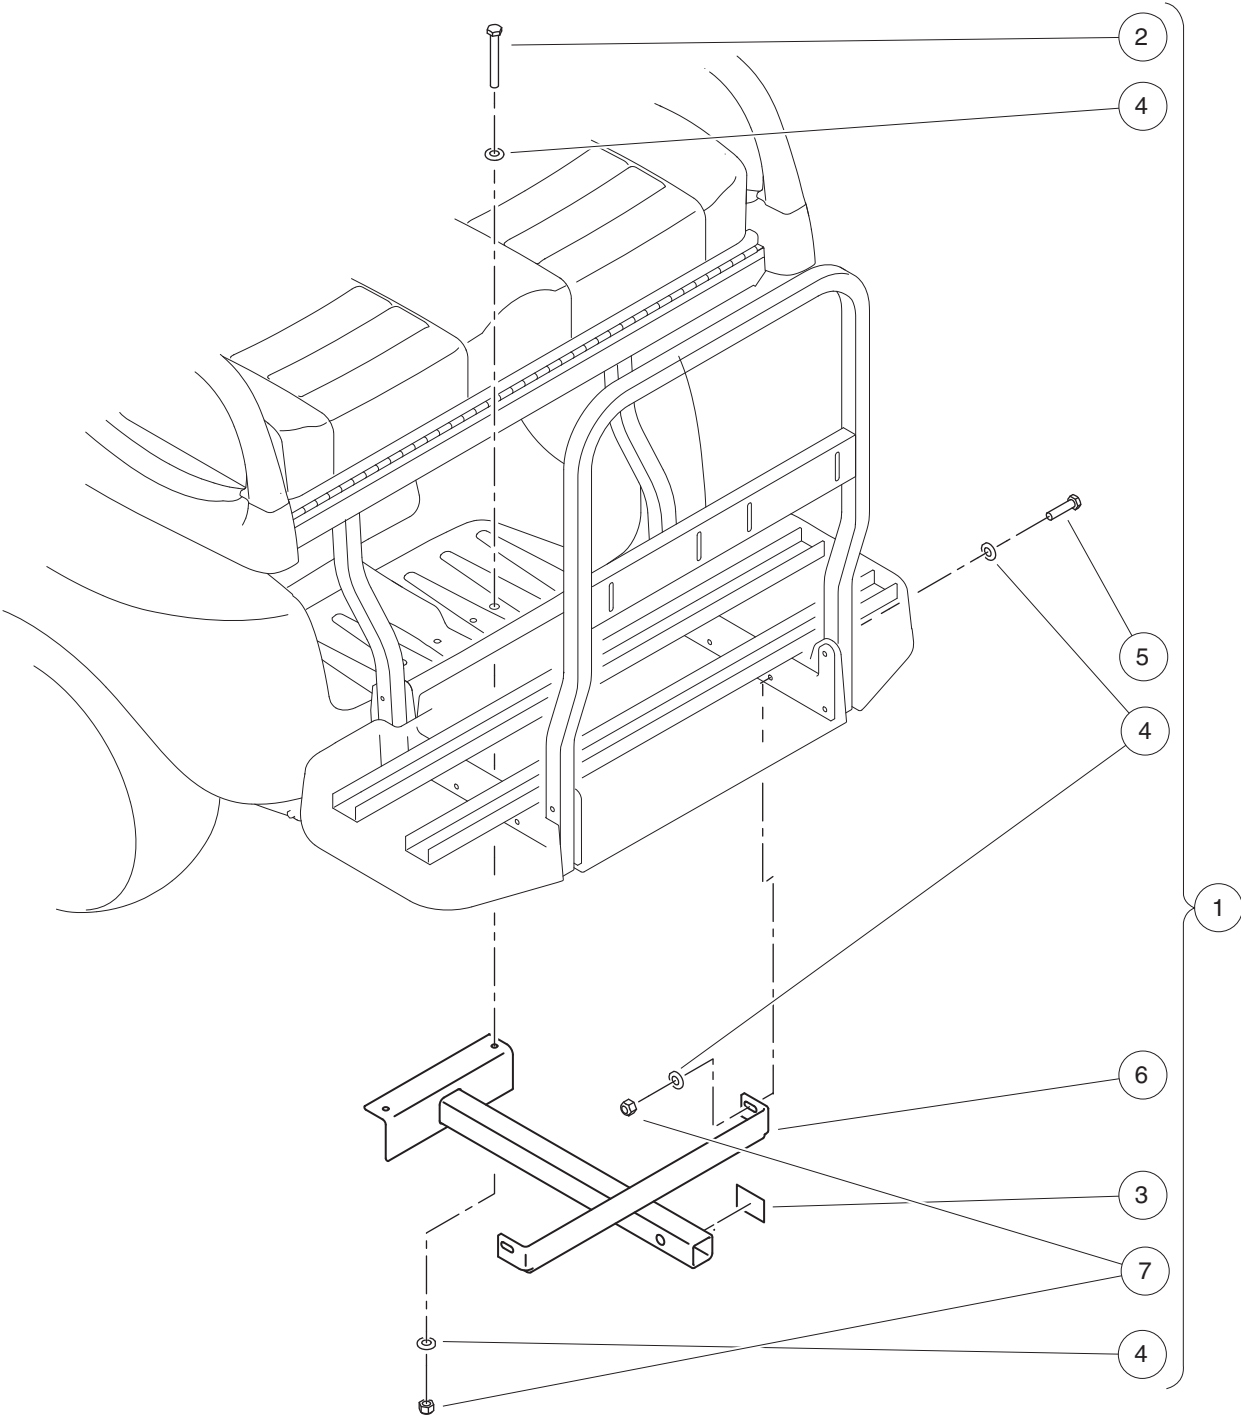

1

E

001328-001

RECEIVER HITCH

ITEM	PART NO.	DESCRIPTION	QTY
		1 2 3 4	
1	47578437001	Kit, Receiver Hitch, Csmr (includes items 2 through 7)	1
2	1010921	Screw, 5/16-18 X 2.50 Hex Cap	2
3	1011553	Decal, Trailer Hitch	1
4	1011697	Washer, 5/16 Flat	8
5	1218	Screw, 5/16-18 X 1.25 Hex-Head Cap	2
6	47575464001	Asm Receiver Hitch Weldment	1
7	7473	Locknut, 5/16-18 Nylon Insert	4

1

E