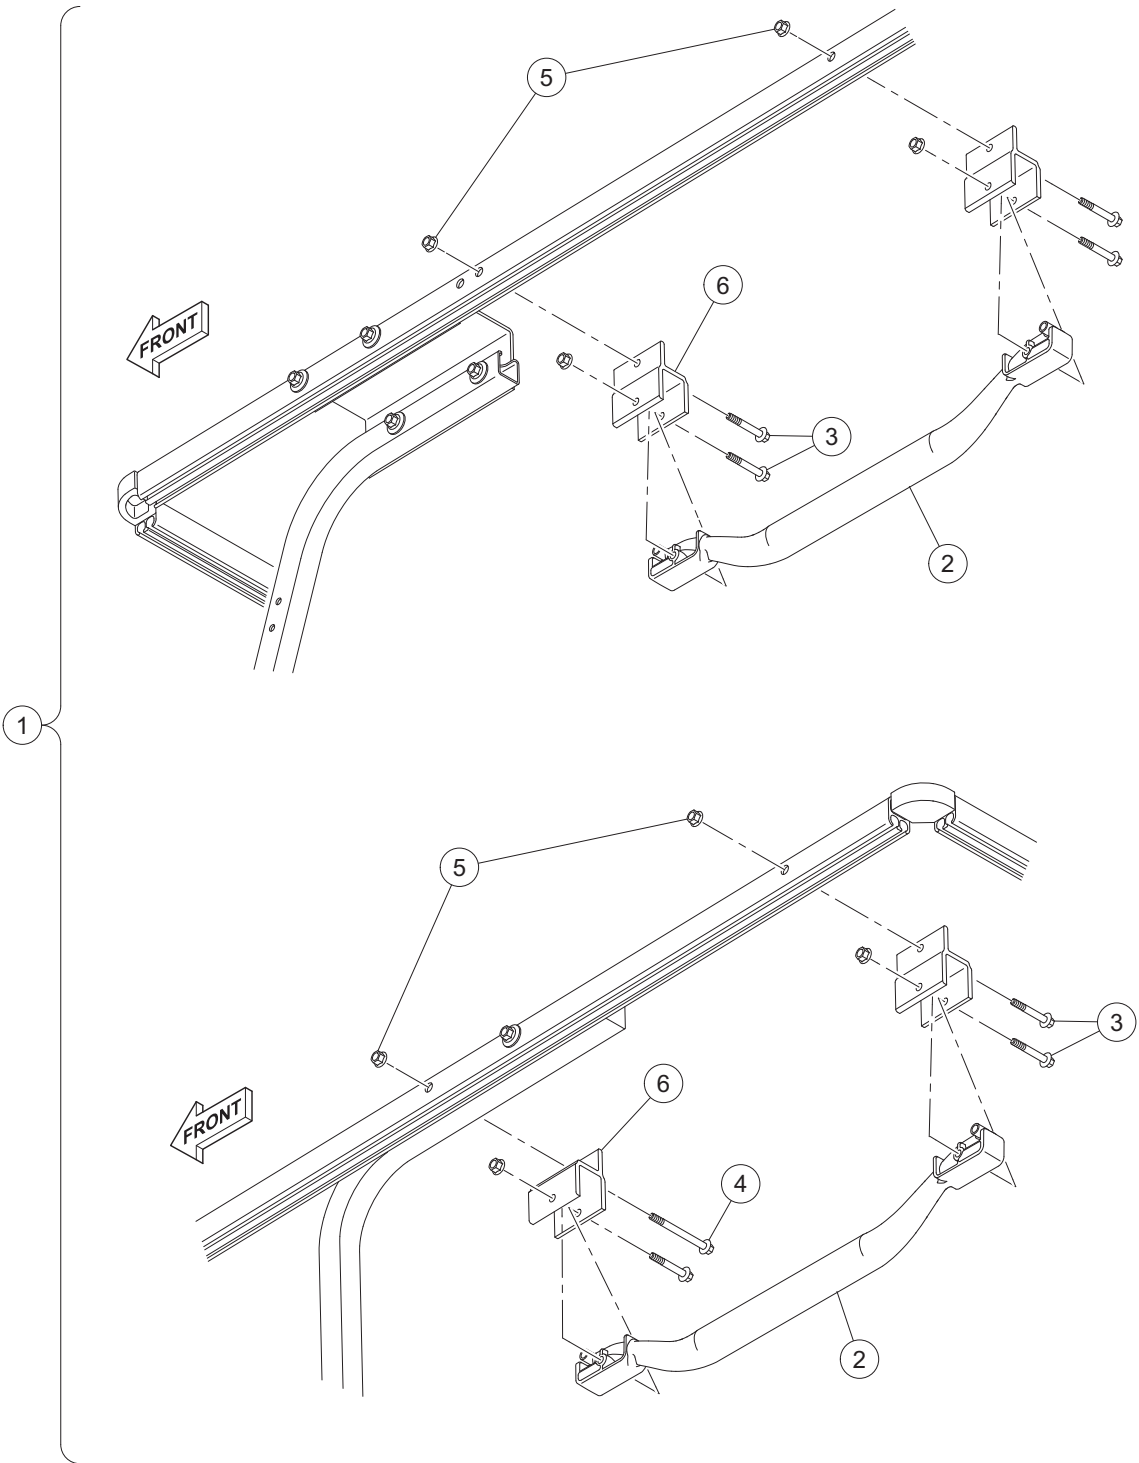

1

E

G-140799-000006

GRAB HANDLE KITS

ITEM	PART NO.	DESCRIPTION	QTY
		1 2 3 4	
1	47634205001	Kit, Grab Handles (includes items 2 through 6)	1
2	102511603	Handle-canopy (black)	2
3	102541440	Bolt-m6x1.0x40 Hex Flhd, Blk	8
4	102541465	Bolt, M 6 X 1.0 X 65 Hex, Flange, Head, Black	2
5	102541501	Nut-m6x1.0 Fl Mtl Lock,blk	8
6	47634203001	Bracket, Grab Handle	4
7	47634205002	Kit, Grab Handle (includes items 8 through 11)	1
8	102511603	Handle-canopy (black)	1
9	102541440	Bolt-m6x1.0x40 Hex Flhd, Blk	4
10	102541501	Nut-m6x1.0 Fl Mtl Lock,blk	4
11	47634203001	Bracket, Grab Handle	2
		Note: Items 7 through 11 are not illustrated.	

1

E