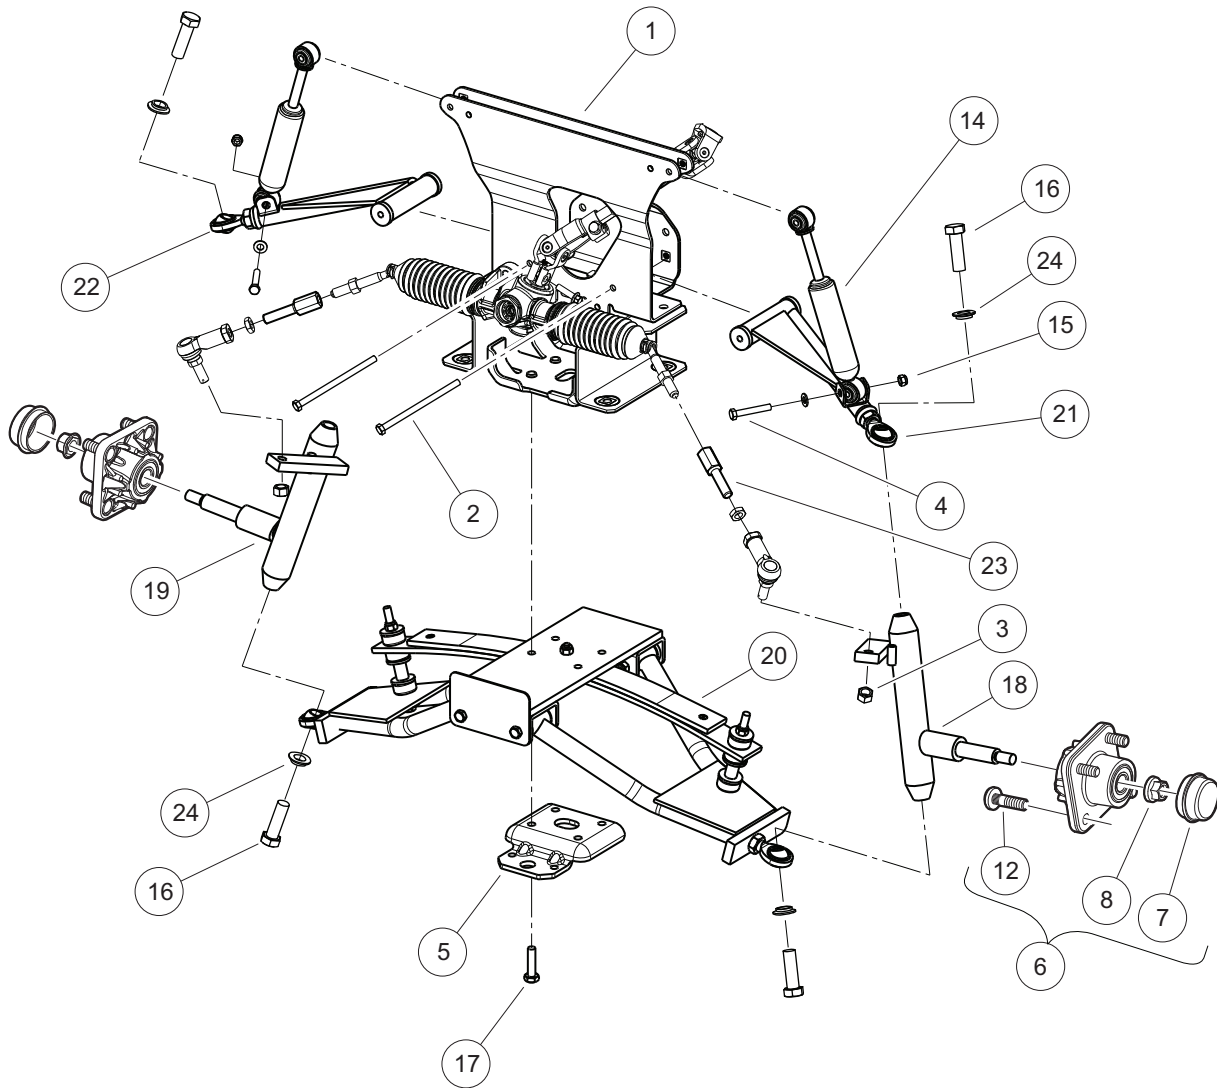

7
G
E

001390-001

FRONT SUSPENSION, LIFTED

ITEM	PART NO.	DESCRIPTION	QTY
		1 2 3 4	
1	102287101	Assembly - Front Structure	1
2	102288901	Bolt, Hex, M8x1.25 X 135	2
3	102289201	Nut - Hex Locking, M12 X 1.25	2
4	102289401	Screw- Hex Cap, M8 X 1.25 X 45	4
5	102289801	Clamp - Leaf Spring	1
6	102357701	Replacement Kit, Front Hub (includes items 7 through 9)	2
7	102353201	Cap, Front Hub	1
8	102353301	Hex Nut, Locking Flange, M14x2	1
9	N/A	Asm, Front Hub, Bb, Long Stud (includes items 10 through 13)	1
10	N/A	Bearing, Ball, 6204	2
11	N/A	Spacer, Bearing, Front Hub, Pm	1
12	103477901	Lug Stud, 1/2-20 Unf, 4037	4
13	N/A	Front Hub, Ball Brg, Long Stud	1
14	102588601	Shock Absorber Front	2
15	102618601	Lock Nut, Flange, M8 X 1.25 Nylon	2
16	47566405001	Screw, Hex 5/8"-18 X 2" Gr5 Zn	4
17	47566411001	Screw, Hhf M10-1.5 X 50 Trilob	4
18	AM1289701	Spindle, Driver-side	1
19	AM1289801	Spindle, Passenger-side	1
20	AM1289901	Lower A-arm Assembly	1
21	AM1290001	A-arm Assembly, Driver-side	1
22	AM1290101	A-arm Assembly, Passenger-side	1
23	AM1290201	Tie Rod Extension	2
24	AM1290501	Washer, Tapered, 5/8"	4
Note: Item 6 contains items 7 through 13. Detail items not shown for clarity.			

7

G

E