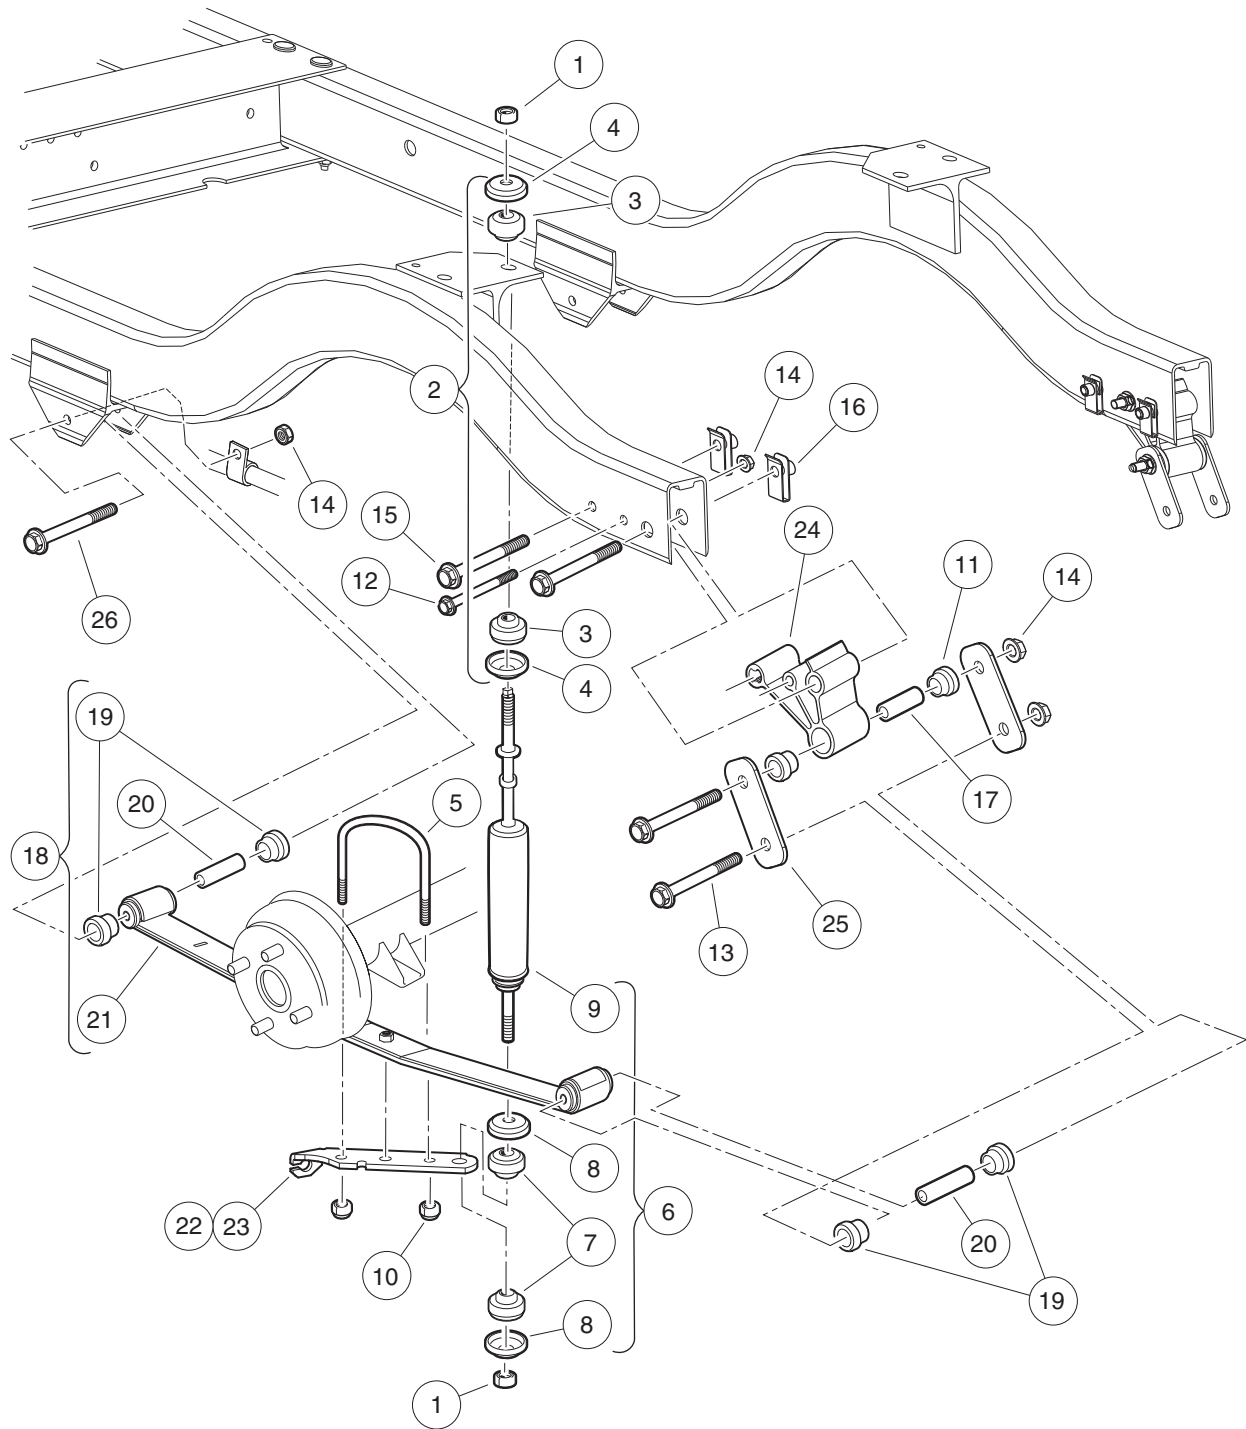

6

E

000446-005

REAR SUSPENSION, ELECTRIC VEHICLE

ITEM	PART NO.	DESCRIPTION	QTY
		1 2 3 4	
1	1010145	Nut, 3/8-24 Hex	4
2	1011415	Kit, Shock Absorber Cushion (includes items 3 and 4)	2
3	N/A	Retainer, Shock Absorber Cushion	2
4	47579096001	Isolator, Shock Damper	2
5	1012180	U-Bolt	2
6	1013164	Shock Absorber Kit (includes items 7 through 9)	1
7	N/A	Cushion, Shock Absorber	8
8	N/A	Retainer, Shock Absorber Cushion	8
9	102588501	Shock Absorber, Rear	2
10	1014555	Locknut, 7/16-14 Nylon Hex	4
11	1015583	Bushing, Urethane	4
12	102298170	Bolt - Flange Hd, M8 X 70.0	2
13	102298175	Bolt - Flange Hd, M8 X 75.0	2
14	102298401	Nut,m8,all Metal Lock	8
15	102298580	M8-1.25 X 80 Sems	4
16	102298601	J-clip - M8 X 1.25	4
17	102506401	Sleeve - Spring Eye Mounts	2
18	103742304	Asm, Rear Leaf Spring, Std (includes items 19 through 21)	2
19	101558302	Bushing, Urethane, Soft	4
20	102506401	Sleeve - Spring Eye Mounts	2
21	N/A	Leaf Spring, Rear, Std	1
22	103921601	Bracket, Shock Mounting, Drv	1
23	103921602	Bracket, Shock Mounting, Pas	1
24	103964901	Spacer, Rail, Shackle	2
25	103965001	Brkt, Shackle, Rear	4
26	105188185	Bolt, M8 X 85mm, 10.9 Grade	4

6

E