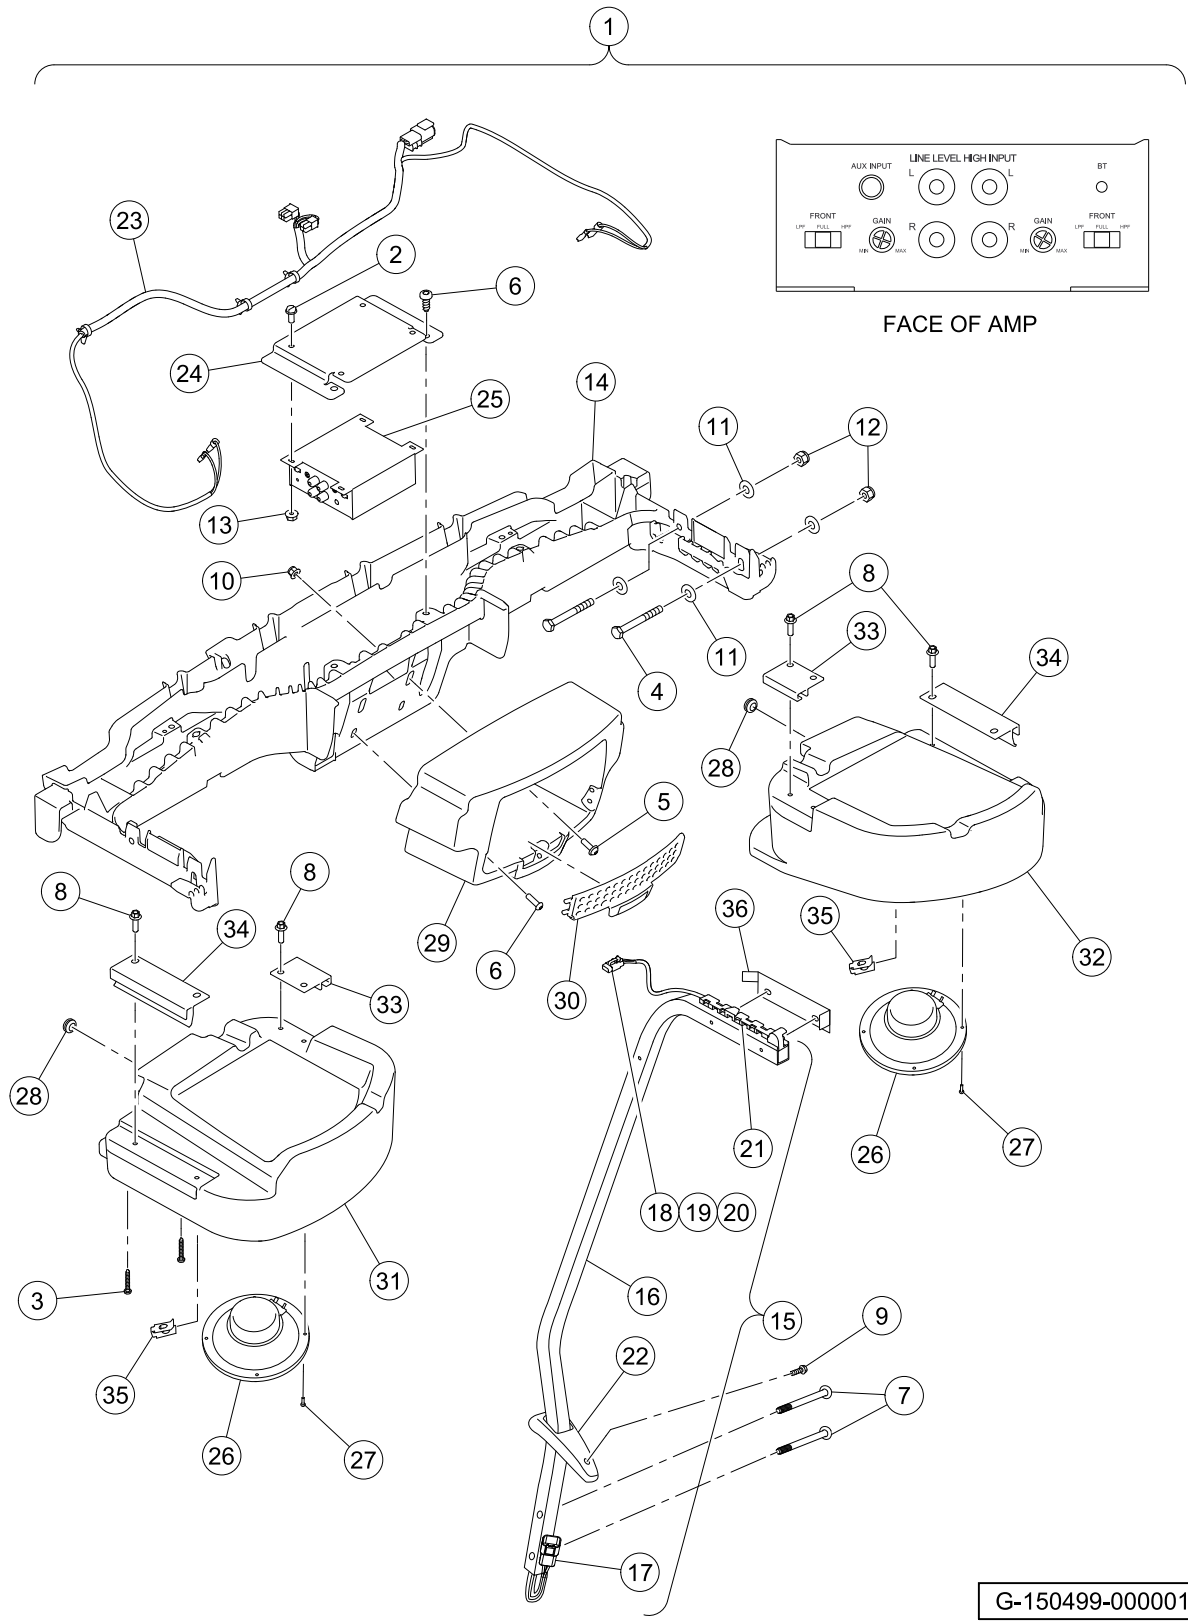

G-150499-000001

BLUETOOTH SOUND SYSTEM

ITEM	PART NO.	DESCRIPTION	QTY
		1 2 3 4	
1	47581430001	Kit, Bt Sound System (includes items 2 through 36)	1
2	1011017	Screw, #8-32 X 0.375	4
3	102296040	Screw, Torx Pan Hd Pt, M6 X 40	4
4	102296150	Bolt - M6x1.0x50 Hex Flng Hd	4
5	102296920	Screw, M6, Torx Button Head, Sems	2
6	102298020	Screw, K80x20, Torx Pn Hd Pt	4
7	102299065	M8-1.25 X 65 Tx Bttm Hd Bolt	2
8	102541401	Bolt-m6x1.0x20 Hex Flhd Blk-l	8
9	102544201	Screw, M6 Hex	1
10	102621501	Nut, Flange, M6 X 1.0, Nylon	2
11	103196001	Washer, Conical Spring, Canopy	8
12	103200301	Nut, M6 x 1.00	4
13	105190701	Nut, Flanged, #8-32, Serrated	4
14	47559265002	Support, Display Unit, Bt	1
15	47561477002	Asm, Strut, Visage,onward, R.h (includes items 16 through 22)	1
16	103750001	Strut, Canopy Front, Passenger-side	1
17	N/A	Brkt, Tree-stud Mount, Dt/dtm	1
18	N/A	Conn, Plug, Dtm, 3 Pin, Blk	1
19	N/A	Lock, Wedge, Dtm, Plug	1
20	47554736001	Harness, Visage, Strut, G/e	1
21	47559268001	Retainer, Wire Harness	1
22	47631793002	Cover, Canopy Support, RH	1
23	47562748001	Harness, Sound Mil200bt, Csmr	1
24	47581126001	Bracket, Amp, Mil200bt	1
25	47581127001	Amp, Bluetooth, Mil200bt	1
26	47581128001	Speaker, 5.25", Blk	1
27	47581129001	Screw, 6-32 X 5/8 Torx Ph Blk	8
28	47581130001	Grommet, Sbr, .38 Id	2
29	47581131001	Storage Unit, Center, Csmr	1
30	47581132001	Closeout, Plastic, Perforated	1
31	47581133001	Enclosure, Speaker, Ds, 2p	1
32	47581133002	Enclosure, Speaker, Ps, 2p	1
33	47581134001	Extrusion, Alum, Spkr Outer	2
34	47581135001	Extrusion, Alum, Spkr Inner	2
35	47584406001	U-nut, 6-32	8
36	47589609001	Cover, Strut, Bt Sound	1

4

E