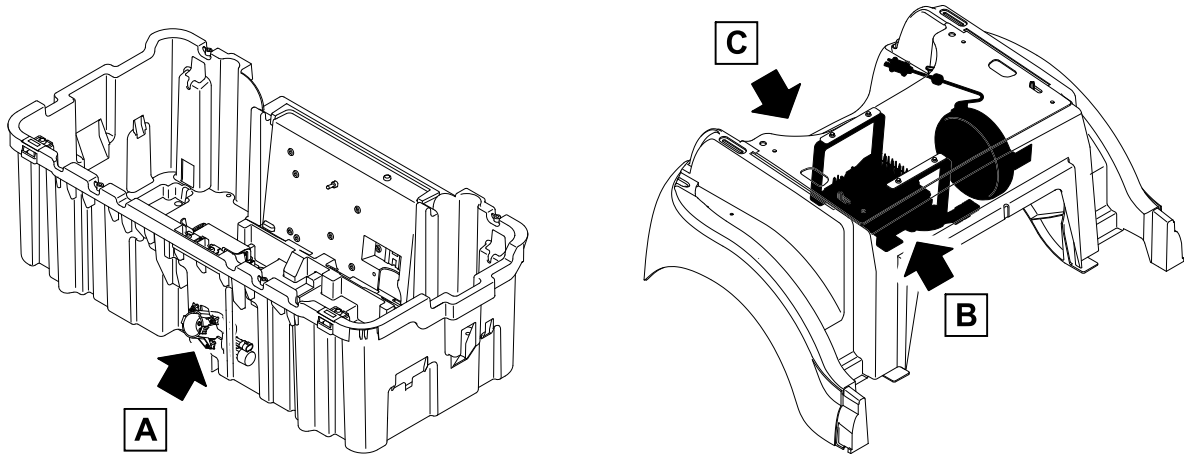

11

E

G-130899-000002

IC-650 BATTERY CHARGER – ONBOARD

ITEM	PART NO.	DESCRIPTION	QTY
		1 2 3 4	
1	101832001	Screw, #7-19 X 0.625 Phillips Pan-Head Tap	3
2	101861901	Screw, 1/4-20 X 1.125 Hex Cap	4
3	102541401	Bolt-m6x1.0x20 Hex Flhd Blk-I	4
4	105300801	Plug, Push In, 61/64" Diameter	1
5	105315201	Asm, Bracket, Obc Eric Mount	1
6	332	Washer, 1/4 Type A Narrow Flat	8
7	47616156001	Harness, Chg, Ob, Lio	1
8	47622531001	Receptacle, Chrg, Lio, Les	1
9	47639251001	Asm, Chrgr, Ic650, Ob	1
10	8233	Locknut, 1/4-20, Nylon Insert	4
11	SVP915201	Panel-access-lite Hole Cut Out	1
		Note: For applicable battery charger cord reels, reference the Battery Charger Cord Reels section.	

11

E