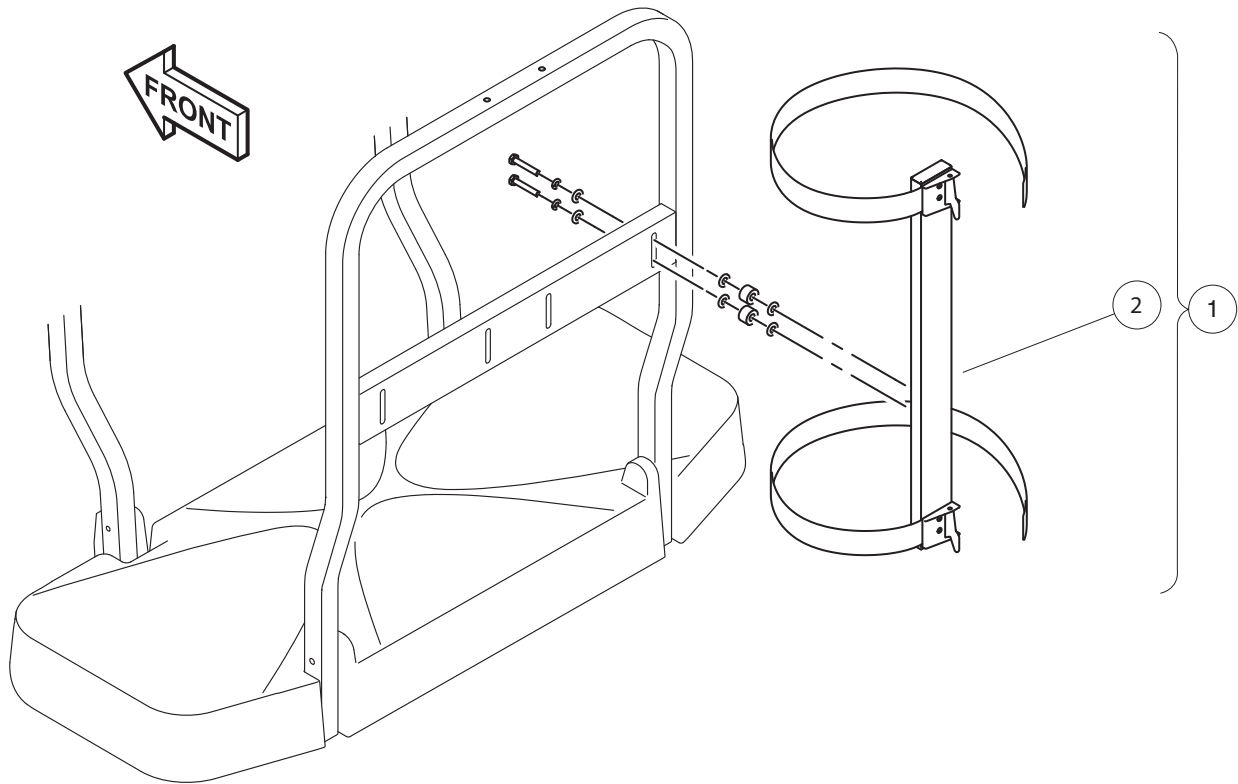

1

E

001337-001

GOLF BAG HOLDER

ITEM	PART NO.	DESCRIPTION	QTY
1	47570463001	1 2 3 4 Kit, Holder, Golf Bag, Mx5 (includes item 2)	1
2	47582268001	Assy, Holder, Golf Bag, Mx5	1

1

E