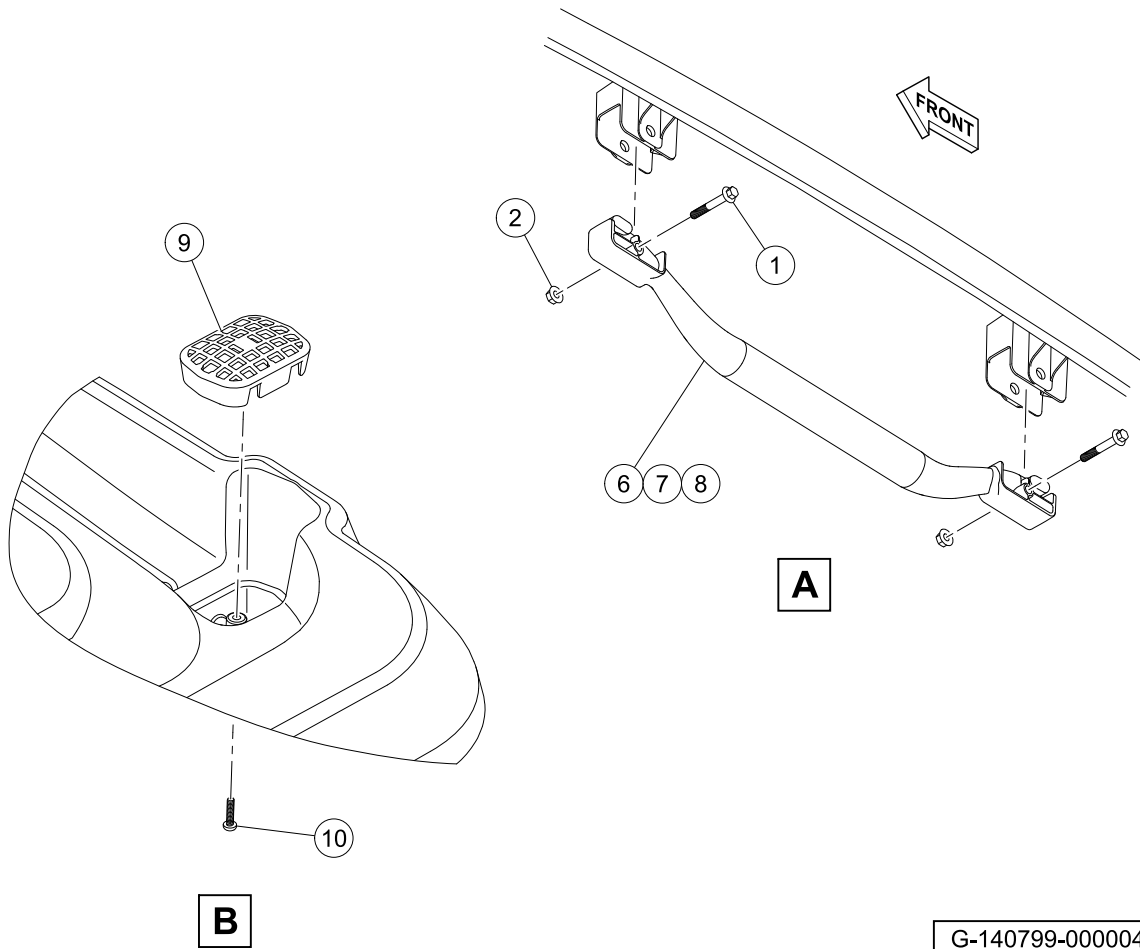

1

E

G-140799-000004

CANOPIES

ITEM	PART NO.	DESCRIPTION	QTY
		1 2 3 4	
1	102296140	Bolt, Flanged Head, M6x1.0x40	4
2	102296401	Nut, M6x1.0, Flange, Metal Lock	4
3	102508901	Canopy-white	1
4	102508902	Canopy-beige	1
5	102508903	Canopy-black	1
6	102511601	Handle, Canopy (White)	2
7	102511602	Handle, Canopy (Beige)	2
8	102511603	Handle-canopy (black)	2
9	103205101	Cover, Drain, Canopy	2
10	103210101	Screw, #8 X.75, Torx, Tapping	2
11	104008001	Asm, Canopy W/handles, White	A/R
12	104008002	Asm, Canopy W/handles, Beige	A/R
13	104008003	Asm, Canopy W/handles, Black	A/R
Note: Items 11, 12 and 13 are not illustrated. If ordered, the canopy assembly will be supplied with all applicable detail parts.			

1

E