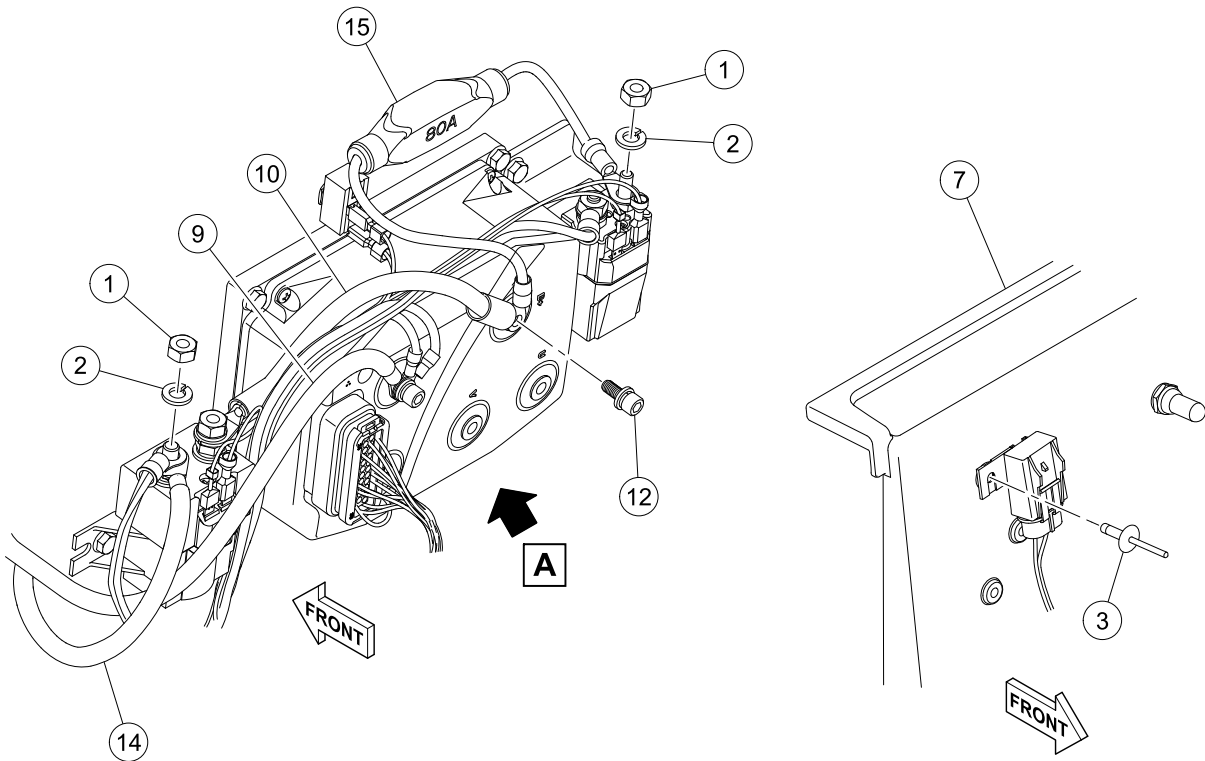

8

E

G-130499-000003

MODULE, CONTROLLER AND SOLENOIDS

ITEM	PART NO.	DESCRIPTION	QTY
		1 2 3 4	
1	1012528	Nut, M8-1.25 Hex	4
2	1013734	Lockwasher, 8mm Split	4
3	1015392	Rivet, 3/16 Pop	1
4	102296720	Screw, M6 X 20 Tt Hx Fl Hd	8
5	102774701	Solenoid, 48v	1
6	102865901	Solenoid 48v Slot Mt No Diode	1
7	105005001	Component Mounting Plate	1
8	47610889001	Cover, Cmp, Extended	1
9	47614748001	Wire, Batt, Neg, Lio	1
10	47614749001	Wire, Sol-controller (b+)	1
11	47620653001	Controller, Mtr, Ac, Li, 1532	1
12	47624326001	Scr, M6, Stl Zn, Int Hex, Sems	5
13	47624985001	Bkt, Solenoid, Su60-2122p	1
14	47632305001	Wire, B+, Li, 4ga	1
15	47642666001	Fuse, Inline, 80A, DBR	1

8

E