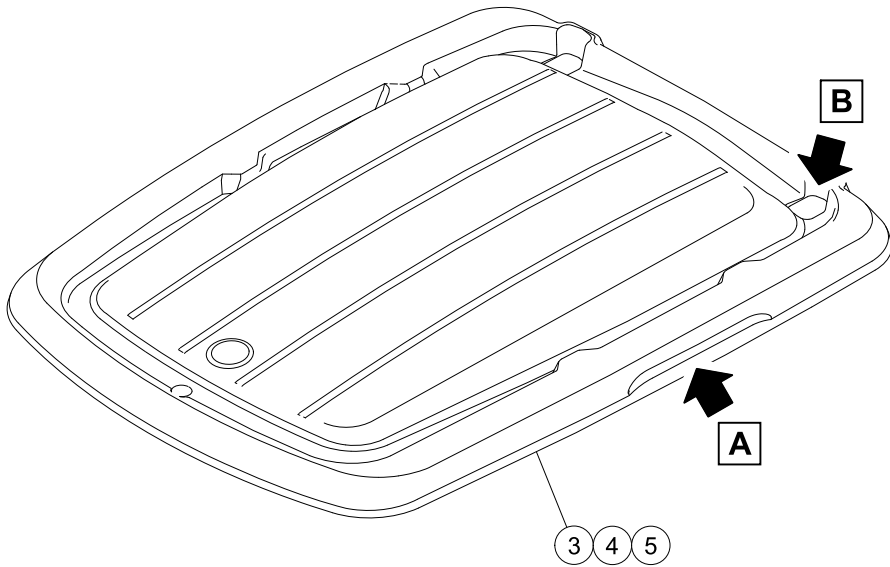

1

E

G-140799-000004

CANOPIES

ITEM	PART NO.	DESCRIPTION	QTY
		1 2 3 4	
1	102296140	Bolt, Flanged Head, M6x1.0x40	4
2	102296401	Nut, M6x1.0, Flange, Metal Lock	4
3	102508901	Canopy-white	1
4	102508902	Canopy-beige	1
5	102508903	Canopy-black	1
6	102511601	Handle, Canopy (White)	2
7	102511602	Handle, Canopy (Beige)	2
8	102511603	Handle-canopy (black)	2
9	103205101	Cover, Drain, Canopy	2
10	103210101	Screw, #8 X.75, Torx, Tapping	2
11	104008001	Asm, Canopy W/handles, White	A/R
12	104008002	Asm, Canopy W/handles, Beige	A/R
13	104008003	Asm, Canopy W/handles, Black	A/R
Note: Items 11, 12 and 13 are not illustrated. If ordered, the canopy assembly will be supplied with all applicable detail parts.			

1

E