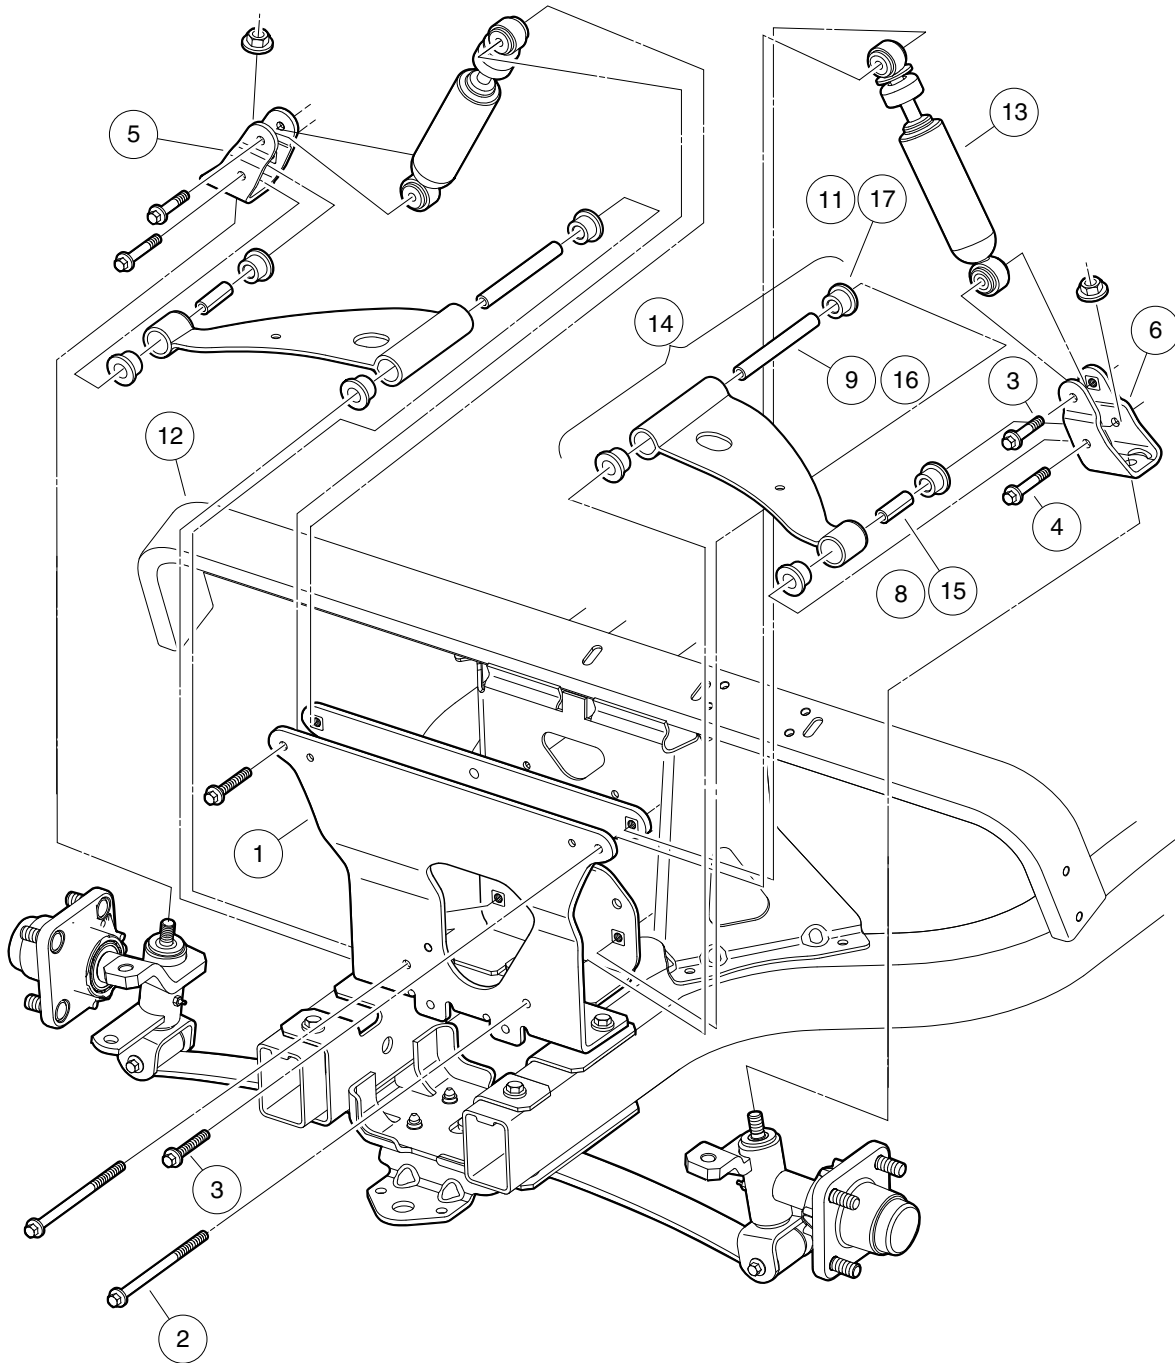

6

E

000445-005

FRONT SUSPENSION, UPPER

ITEM	PART NO.	DESCRIPTION	QTY
		1 2 3 4	
1	102287101	Assembly - Front Structure	1
2	102288901	Bolt, Hex, M8x1.25 X 135	2
3	102289401	Screw- Hex Cap, M8 X 1.25 X 45	4
4	102289501	Screw- Hex Cap, M8 X 1.25 X 70	2
5	102289601	Upper Clevis Assembly, Passenger-side	1
6	102289701	Upper Clevis Assembly, Driver-side	1
7	102289901	Kit, Susp, Bushing Joints (includes items 8 through 11)	1
8	102287601	Sleeve - Rolled, Outer	2
9	102287701	Sleeve - Rolled, Inner	2
10	102288101	Sleeve - Rolled, Spring	2
11	102956201	Bushing, Urethane, Short	12
12	102505701	Assembly, Dash Support	1
13	102588601	Shock Absorber Front	2
14	103388501	Asm, 3 Piece A-arm, Bushings (includes items 15 through 17)	2
15	102287601	Sleeve - Rolled, Outer	1
16	102287701	Sleeve - Rolled, Inner	1
17	102956201	Bushing, Urethane, Short	4
		Note: Item 7 (not shown) includes bushings and sleeves for control arms and front suspension leaf spring. See lower suspension page for illustration of item 10 (not shown).	

6

E