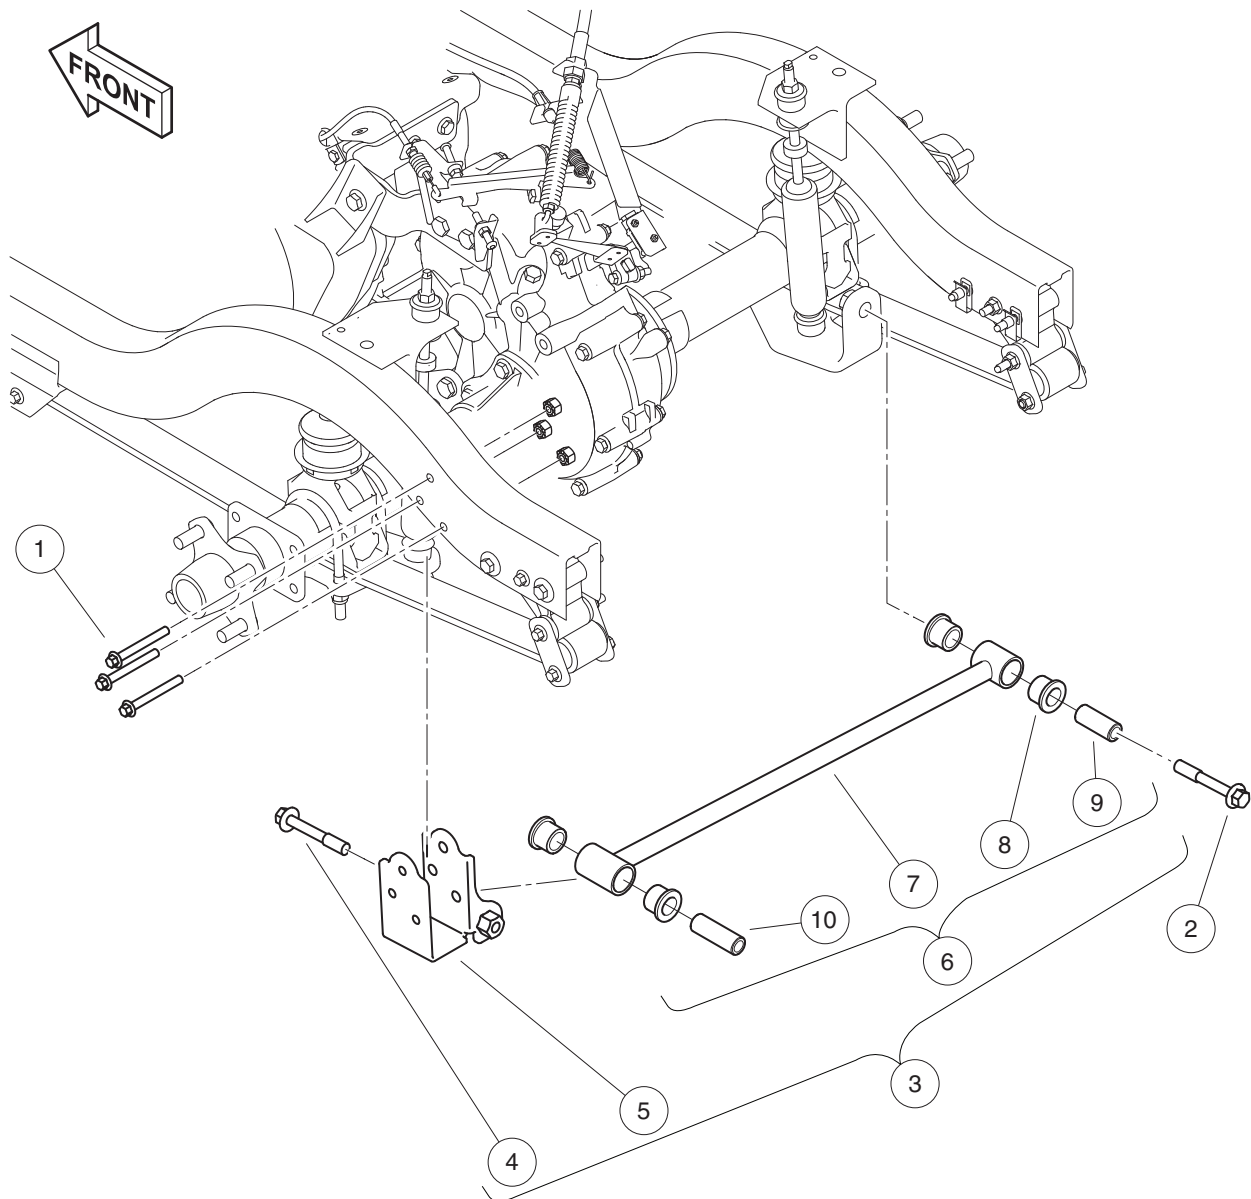

6

E

001392-001

PANHARD ROD

ITEM	PART NO.	DESCRIPTION	QTY
		1 2 3 4	
1	102298170	Bolt - Flange Hd, M8 X 70.0	3
2	103146501	Bolt, Flg, M12 X 1.75 X 80	1
3	47577865001	Assy, Panhard and Frame Rail Bracket (includes items 4 through 6)	1
4	103146501	Bolt, Flg, M12 X 1.75 X 80	1
5	47576649001	Bkt, Frame Rail, Panhard	1
6	47577864001	Asm, Rod, Panhard (includes items 7 through 10)	1
7	47576650001	Assy, Weldment, Panhard	1
8	47576651001	Bushing, Slip, 3390000-160802	4
9	47576652001	Sleeve, Bushing, Panhard, Short	1
10	47576652002	Sleeve, Bushing, Panhard, Long	1

6

E