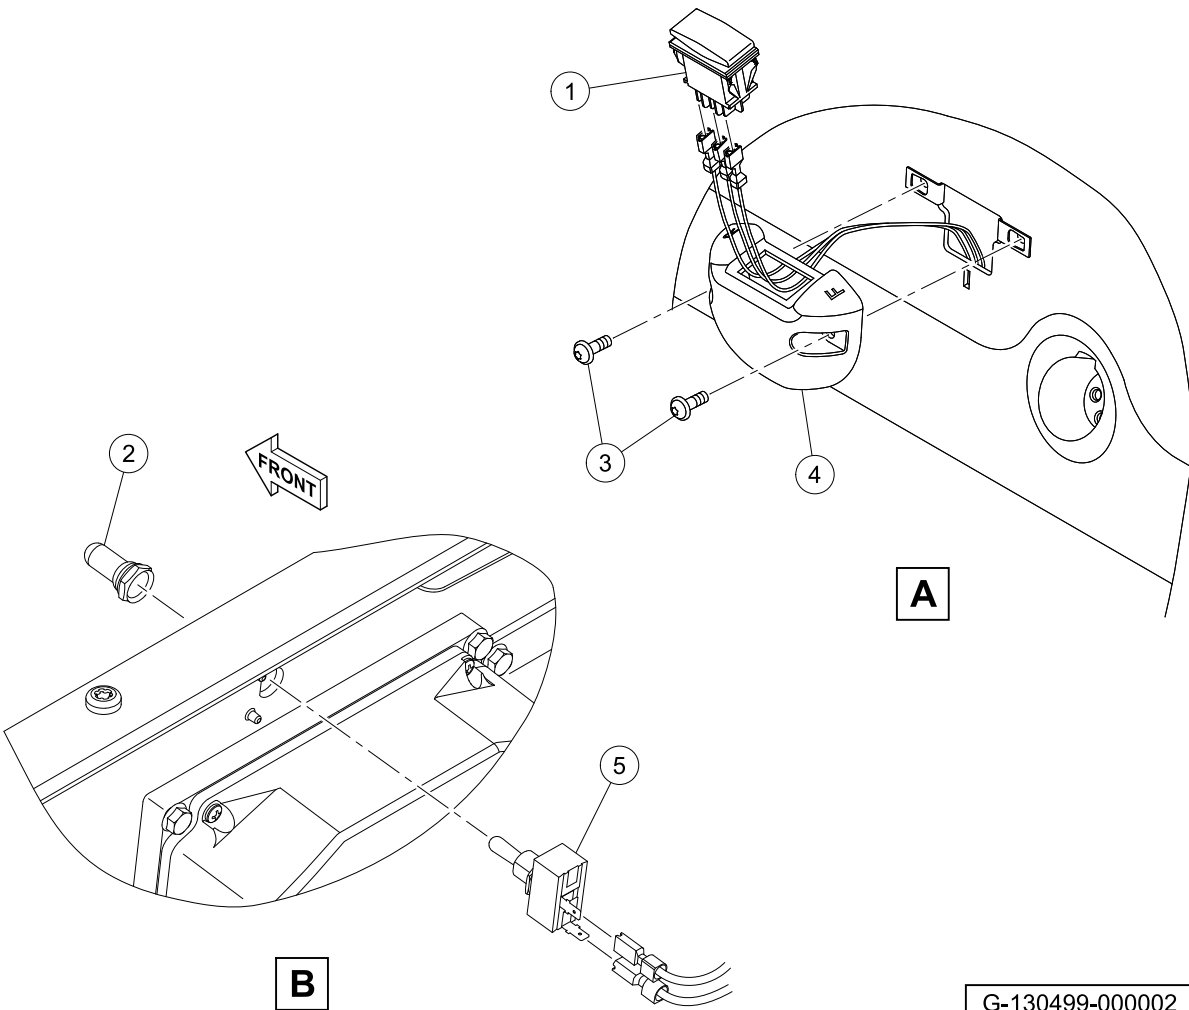

# BLUETOOTH AND ACC HARNESSES

ITEM	PART NO.	DESCRIPTION	QTY
1	47672583001	1 2 3 4 Harness, 12v, Acc, Bt .....	1

**8**

**E**

**8**

**E**

G-130499-000002