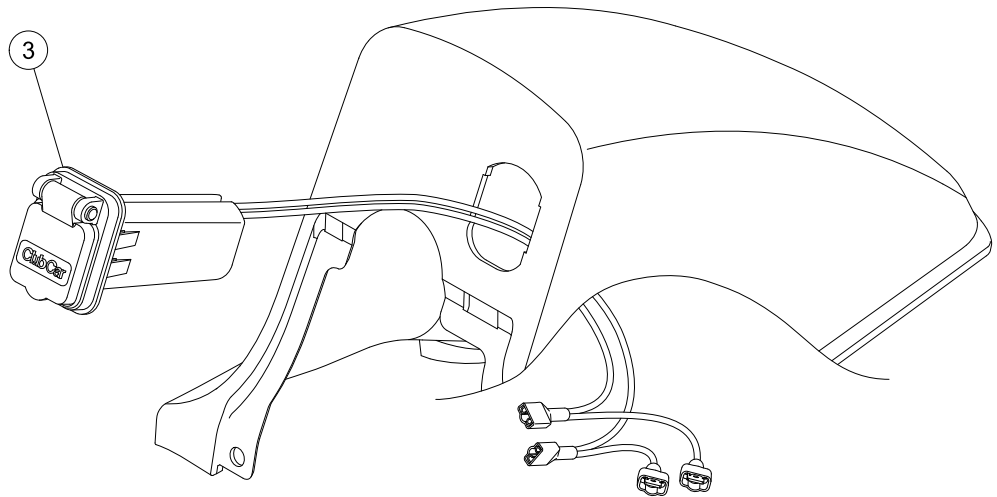

8

E

G-130599-000002

HAZARD SWITCH AND USB PORT

ITEM	PART NO.	DESCRIPTION	QTY
		1 2 3 4	
1	105146701	Switch, Hazard, 12vdc (includes item 2)	1
2	47614753001	Harness, Sub, Hazard Sw	1
3	47560030001	USB Port	1

8

E