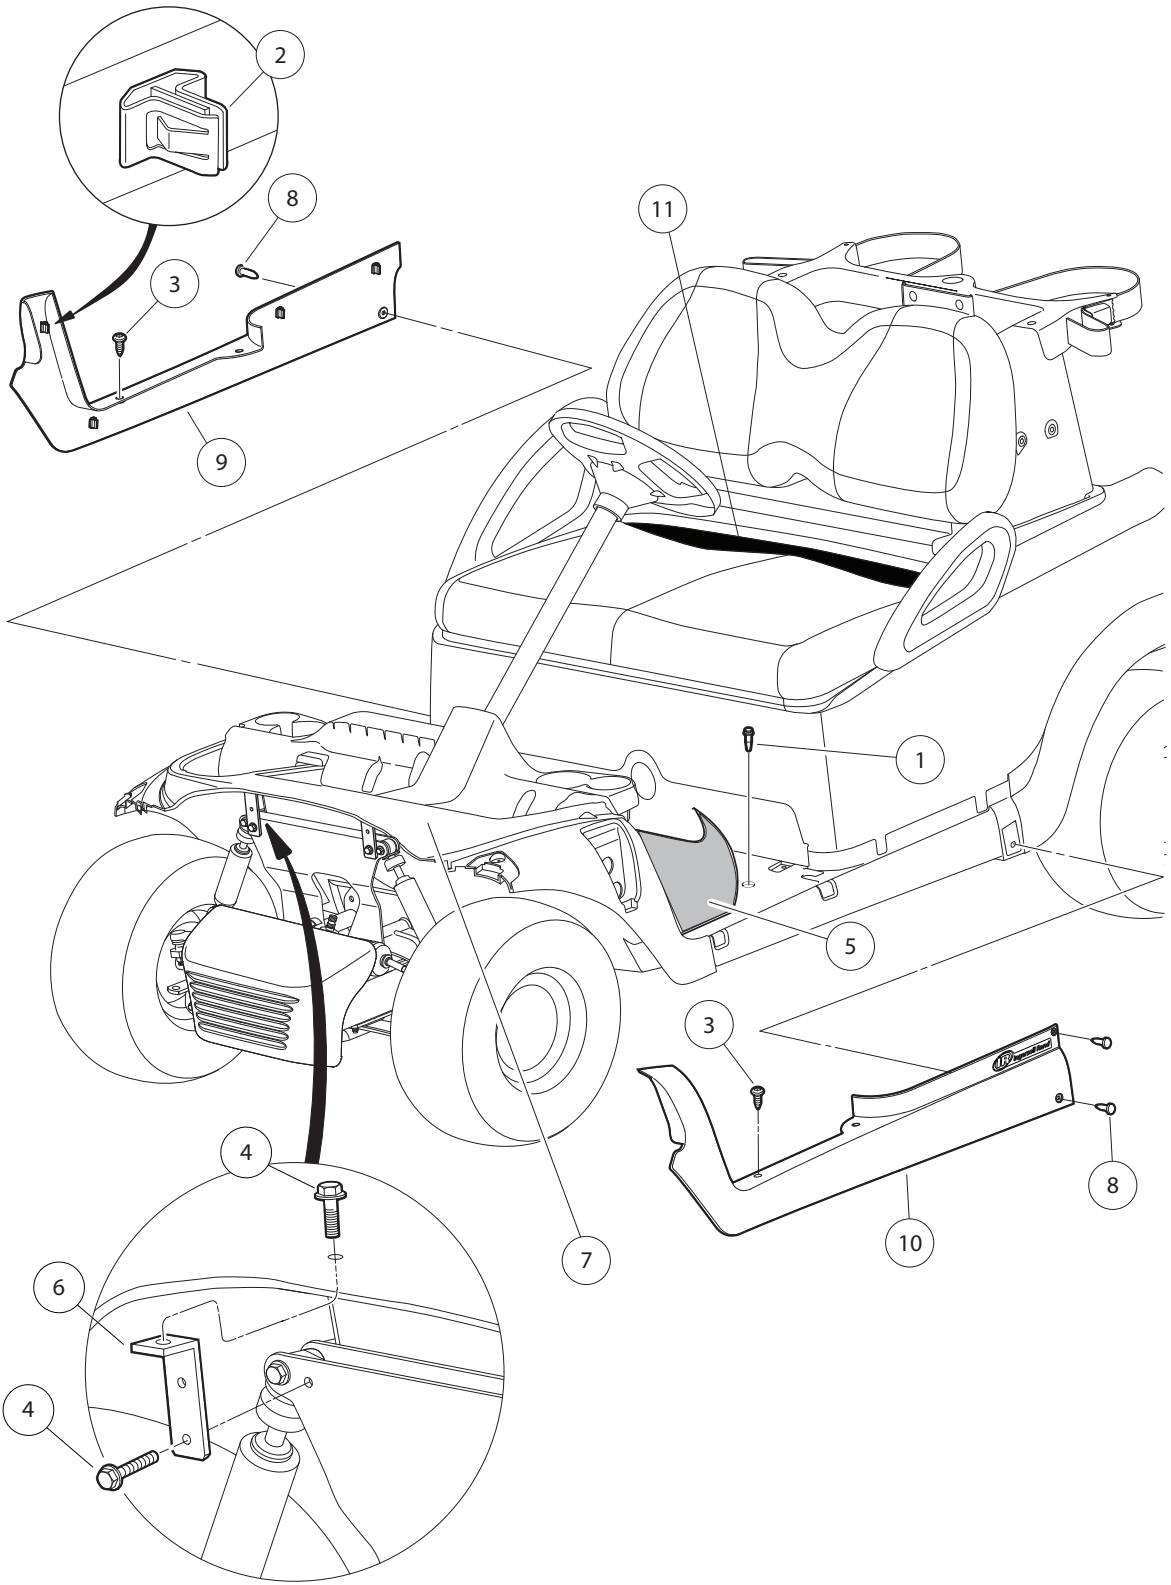

1

E

000497-009

FLOOR MAT, RETAINERS, AND FRONT UNDERBODY

ITEM	PART NO.	DESCRIPTION	QTY
		1 2 3 4	
1	102292356	Screw-1/4-20x56 Hwh Self Drill	3
2	102292701	Clip-body-trim	8
3	102298020	Screw, K80x20, Torx Pn Hd Pt	4
4	102298720	Screw, M8-1.25x20, Taptite	4
5	102504802	Floormat	1
6	102521901	Bracket-clamshell	2
7	103635201	Underbody, Front, One Piece	1
8	105291501	Rivet, Plastic Tuflok, 8mm	4
9	105314001	Floormat Retainer, Passenger-side, Black	1
10	105314101	Floormat Retainer, Driver-side, Black	1
11	47652014001	Insulation, Rear Underbody	1
		Note: The front underbody is a special order item available upon request. It will require some trimming for use on the Onward vehicle.	

1

E