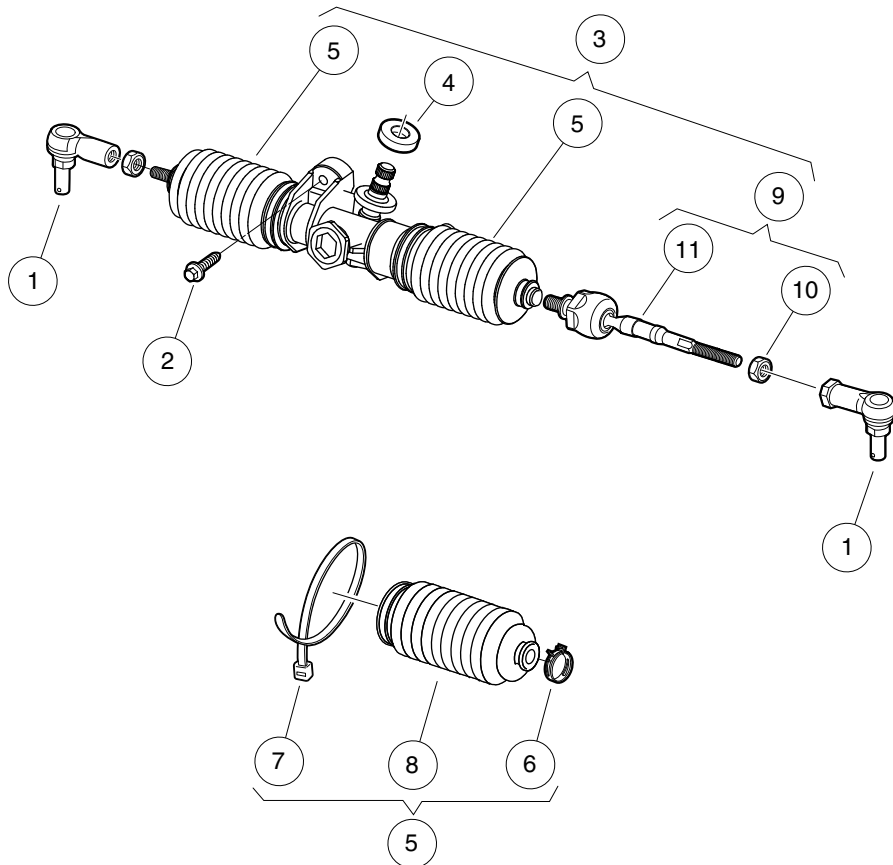

6

E

000476-005

STEERING GEAR ASSEMBLY

ITEM	PART NO.	DESCRIPTION	QTY
		1 2 3 4	
1	102022601	End, Tie Rod M12 X 1.25 Rh	2
2	102289001	Screw, M8X1.25X30, Hex	3
3	103679701	Asm, Rack & Pinion (includes items 4 through 9)	1
4	102565201	Seal, Dust, Steering Pinion	1
5	103826201	Bellow Kit, Steering-sona (includes items 6 through 8)	2
6	102566001	Clip, Steering	1
7	8990	Tie Wrap, 8" Nylon	1
8	N/A	Bellows	1
9	103826301	Kit, IBJ (Inner Ball Joint), Steering-sona (includes items 10 and 11)	2
10	1013042	Nut, 12mm Hex	1
11	N/A	Inner Ball Joint	1

6

E