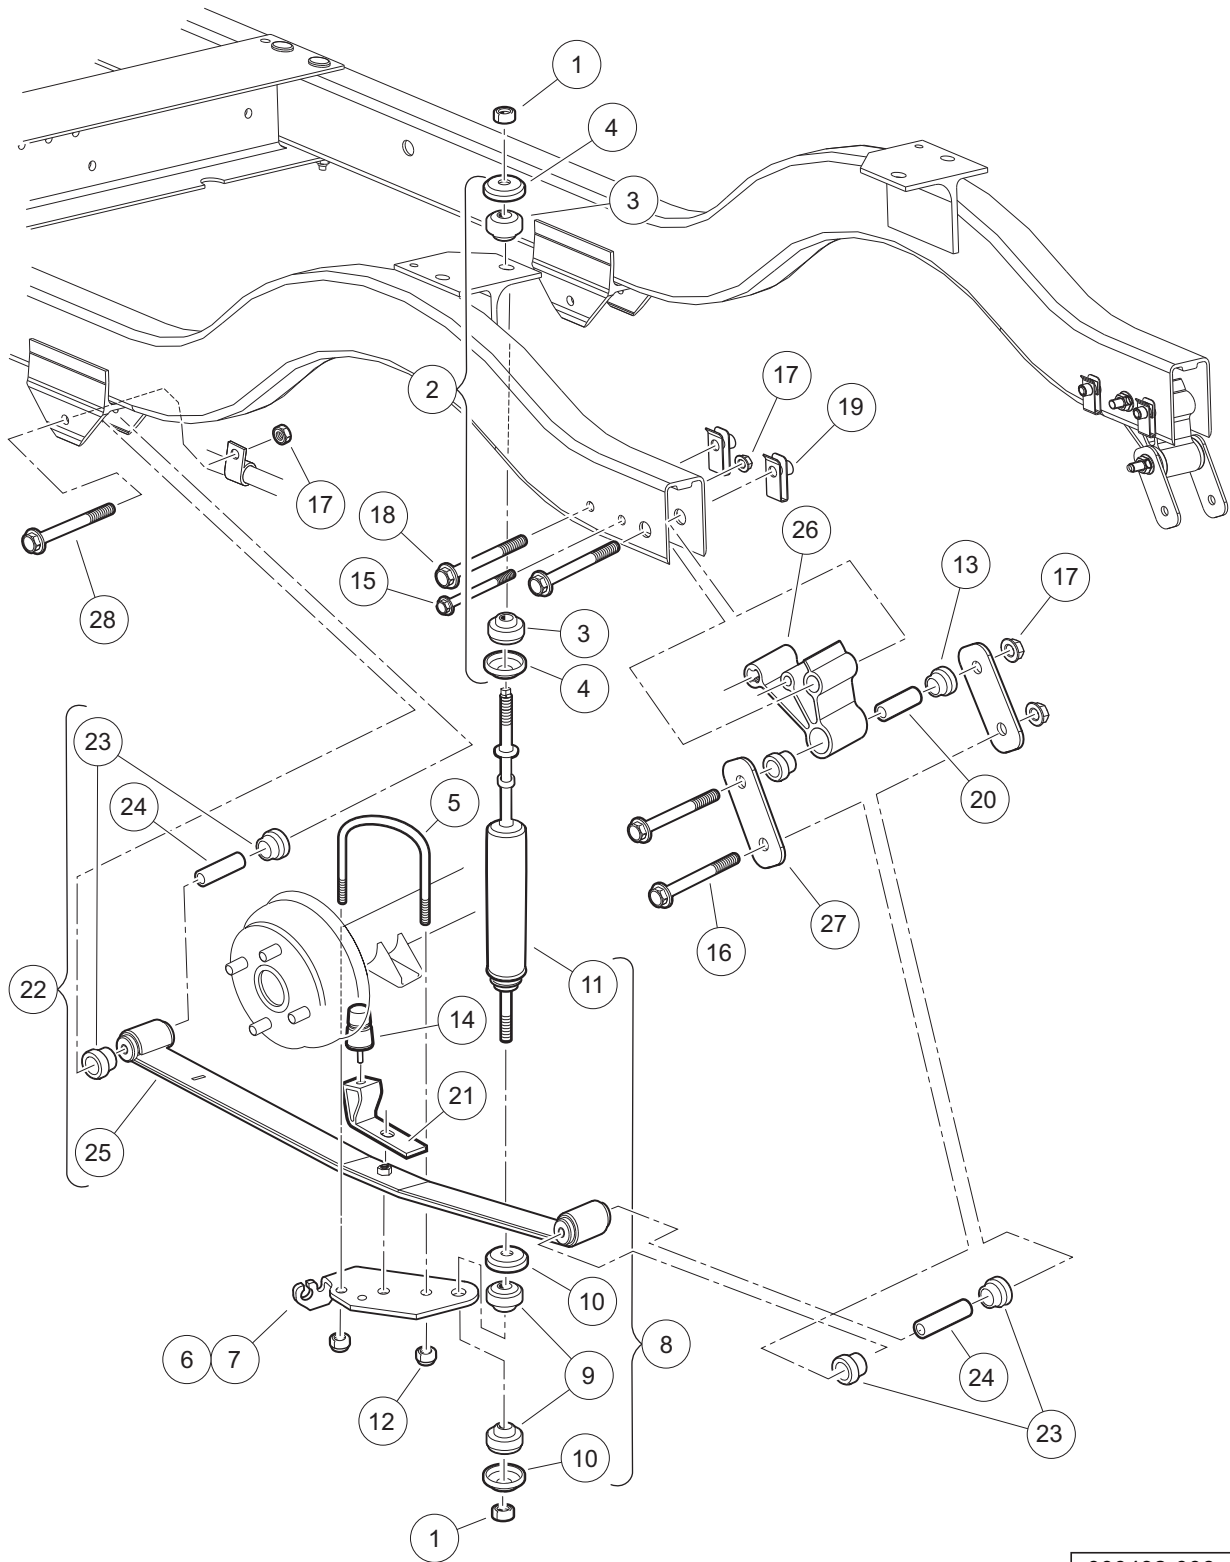

6

E

000492-006

REAR SUSPENSION, FOUR PASSENGER ELECTRIC, OPTIONAL TWO OR FOUR PASSENGER HD

ITEM	PART NO.	DESCRIPTION	QTY
		1 2 3 4	
1	1010145	Nut, 3/8-24 Hex	4
2	1011415	Kit, Shock Absorber Cushion (includes items 3 and 4)	2
3	N/A	Retainer, Shock Absorber Cushion	2
4	47579096001	Isolator, Shock Damper	2
5	1012180	U-Bolt	2
6	1012181	Bracket, Shock Mounting, Right (Passenger)	1
7	1012182	Bracket, Shock Mounting, Left (Driver)	1
8	1013164	Shock Absorber Kit (includes items 9 through 11)	1
9	N/A	Cushion, Shock Absorber	8
10	N/A	Retainer, Shock Absorber Cushion	8
11	102588501	Shock Absorber, Rear	2
12	1014555	Locknut, 7/16-14 Nylon Hex	4
13	1015583	Bushing, Urethane	4
14	1017235	Bumper, Jounce	2
15	102298170	Bolt - Flange Hd, M8 X 70.0	2
16	102298175	Bolt - Flange Hd, M8 X 75.0	2
17	102298401	Nut,m8,all Metal Lock	8
18	102298580	M8-1.25 X 80 Sems	4
19	102298601	J-clip - M8 X 1.25	4
20	102506401	Sleeve - Spring Eye Mounts	2
21	102534801	Jounce Bumper Bracket	2
22	103742306	Asm, Rear Leaf Spring (includes items 23 through 25)	2
23	101558302	Bushing, Urethane, Soft	4
24	102506401	Sleeve - Spring Eye Mounts	2
25	N/A	Leaf Spring, Rear	1
26	103964901	Spacer, Rail, Shackle	2
27	103965001	Brkt, Shackle, Rear	4
28	105188185	Bolt, M8 X 85mm, 10.9 Grade	4

6

E