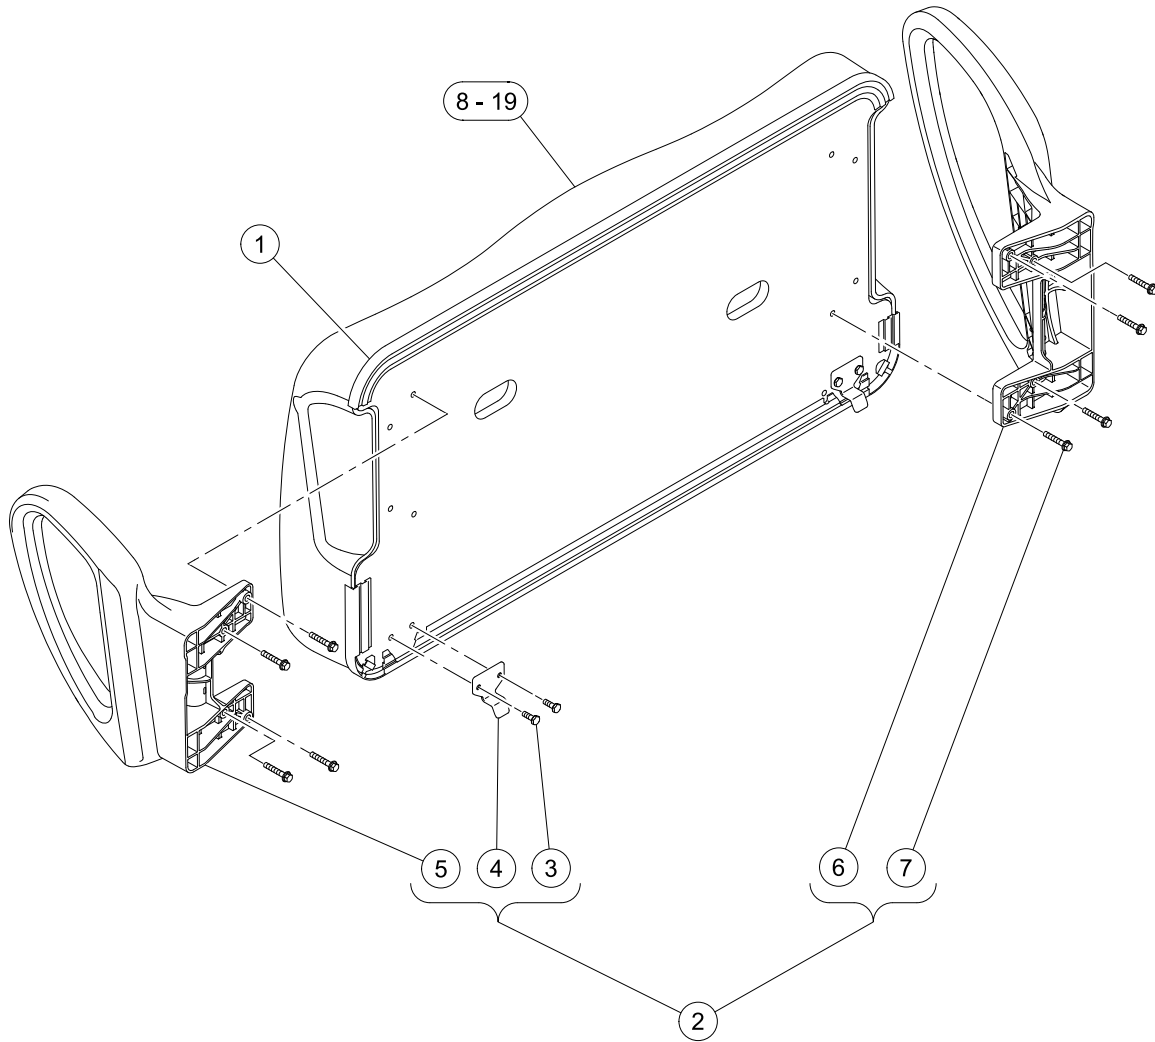

1

E

G-140699-000011

SEAT BOTTOM WITH HIP RESTRAINTS

ITEM	PART NO.	DESCRIPTION	QTY
		1 2 3 4	
1	101998501	Gasket, Seat	1
2	103833901	Kit, Seat Bottom (includes items 3 through 7)	1
3	101954301	Screw, 1/4-20 X 0.75 Hex-Head Cap	4
4	103832901	Hinge, Seat Bottom	2
5	103833601	Hip Restraint, Drv	1
6	103833701	Hip Restraint, Pas	1
7	103833801	1/4-20 X 1.5 Hex Flg Patch	8
8	104023421	Seat Bottom Asm, Beige, Service Replacement	1
9	104023422	Seat Bottom Asm, White, Service Replacement	1
10	104023424	Seat Bottom Asm, Gray, Service Replacement	1
11	104023425	Seat Bottom Asm, Black, Service Replacement	1
12	105223321	Seat Bottom Asm, Premium, Light Beige, Service Replacement	1
13	105223322	Seat Bottom Asm, Premium, Camello, Service Replacement	1
14	105223323	Seat Bottom Asm, Premium, Off-White, Service Replacement	1
15	105223324	Seat Bottom Asm, Premium, Camello/Lt. Beige, Service Replacement	1
16	105223325	Seat Bottom Asm, Premium, Camello/Off-White, Service Replacement	1
17	105223327	Seat Bottom Asm, Premium, Black, Service Replacement	1
18	105223328	Seat Bottom Asm, Premium, Black/Gray, Service Replacement	1
19	105223329	Seat Bottom Asm, Premium, Gray, Service Replacement	1
Note: Item 1 is supplied with all seat bottom assemblies and can be procured individually. For current or additional color options, contact your local Club Car dealer or distributor.			

1

E