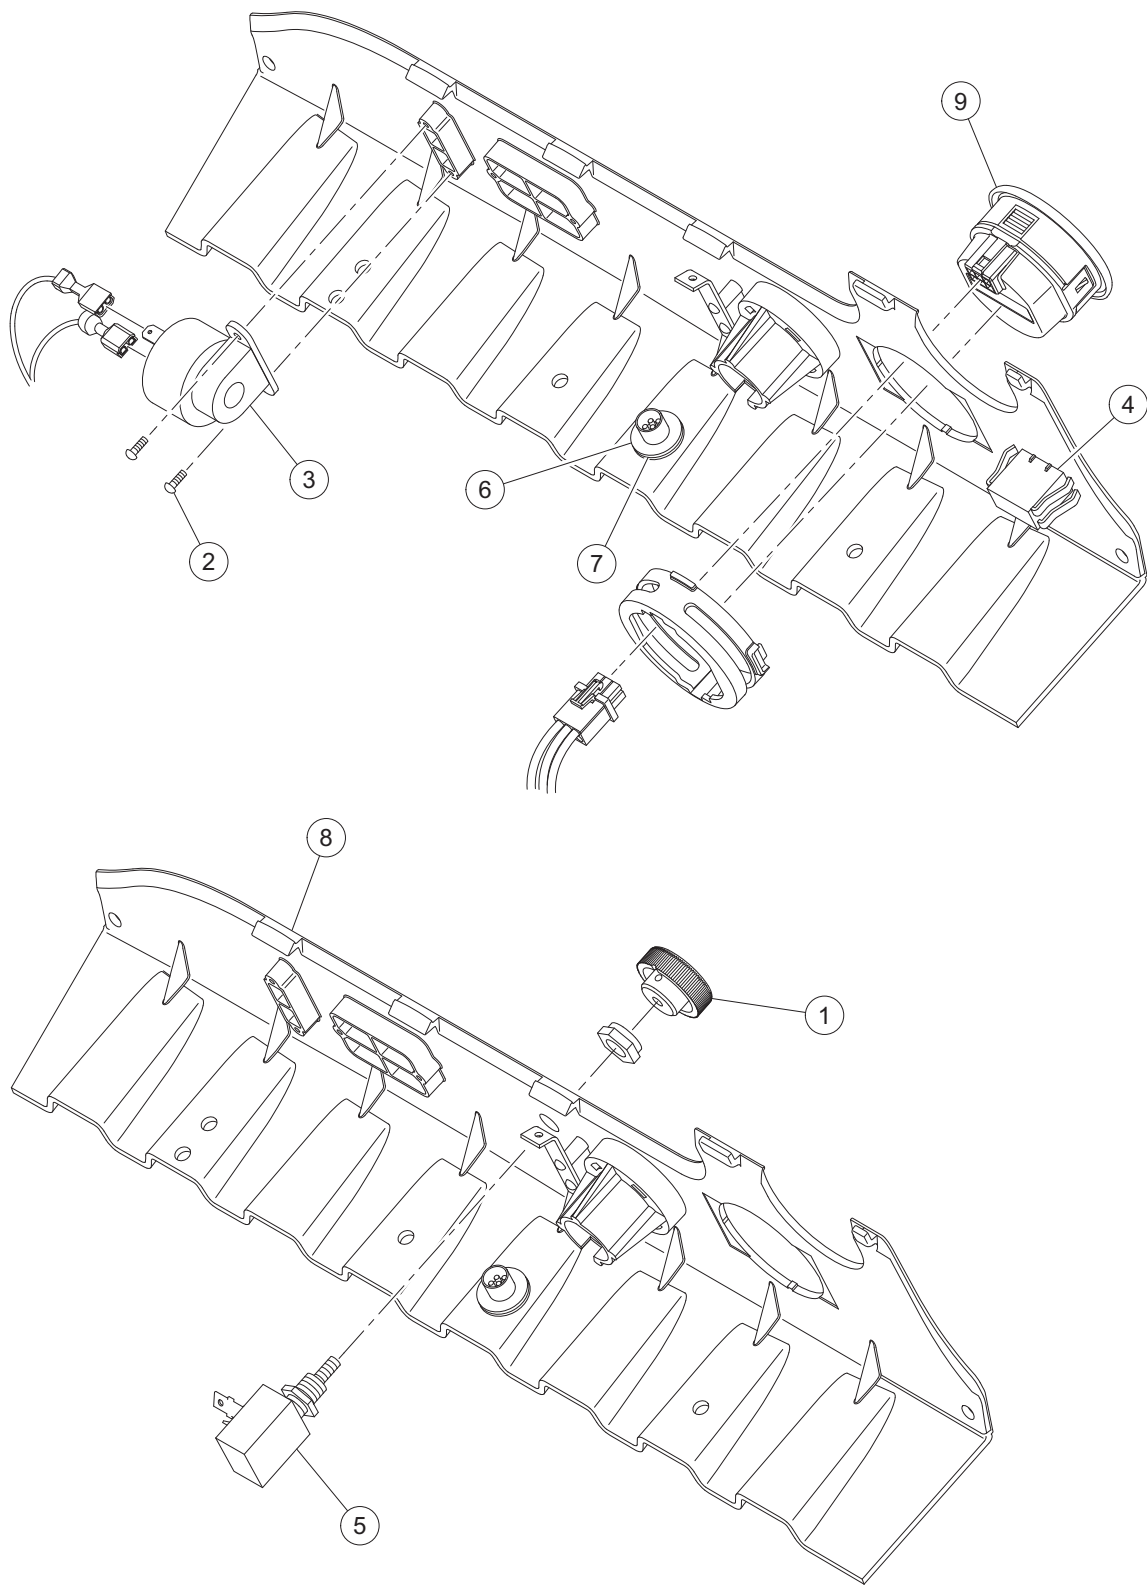

4

E

G-130599-000016

INSTRUMENT PANELS

ITEM	PART NO.	DESCRIPTION	QTY
		1 2 3 4	
1	1013857	Knob, Light Switch	1
2	1016849	Screw, #4-24 X 0.33, Pan-Head, Machine	2
3	1016851	Multi-Purpose Buzzer (9-48 VDC)	1
4	101802602	Plug, Hole, Matte	1
5	102051901	Switch, Light	1
6	102196901	Dust Cap	1
7	102572401	Nut, Diagnostic Port	1
8	47613414011	Panel, Punched,can Ind Hdlt	1
9	47614736001	Gauge, Can, Model 3140	1

4

E