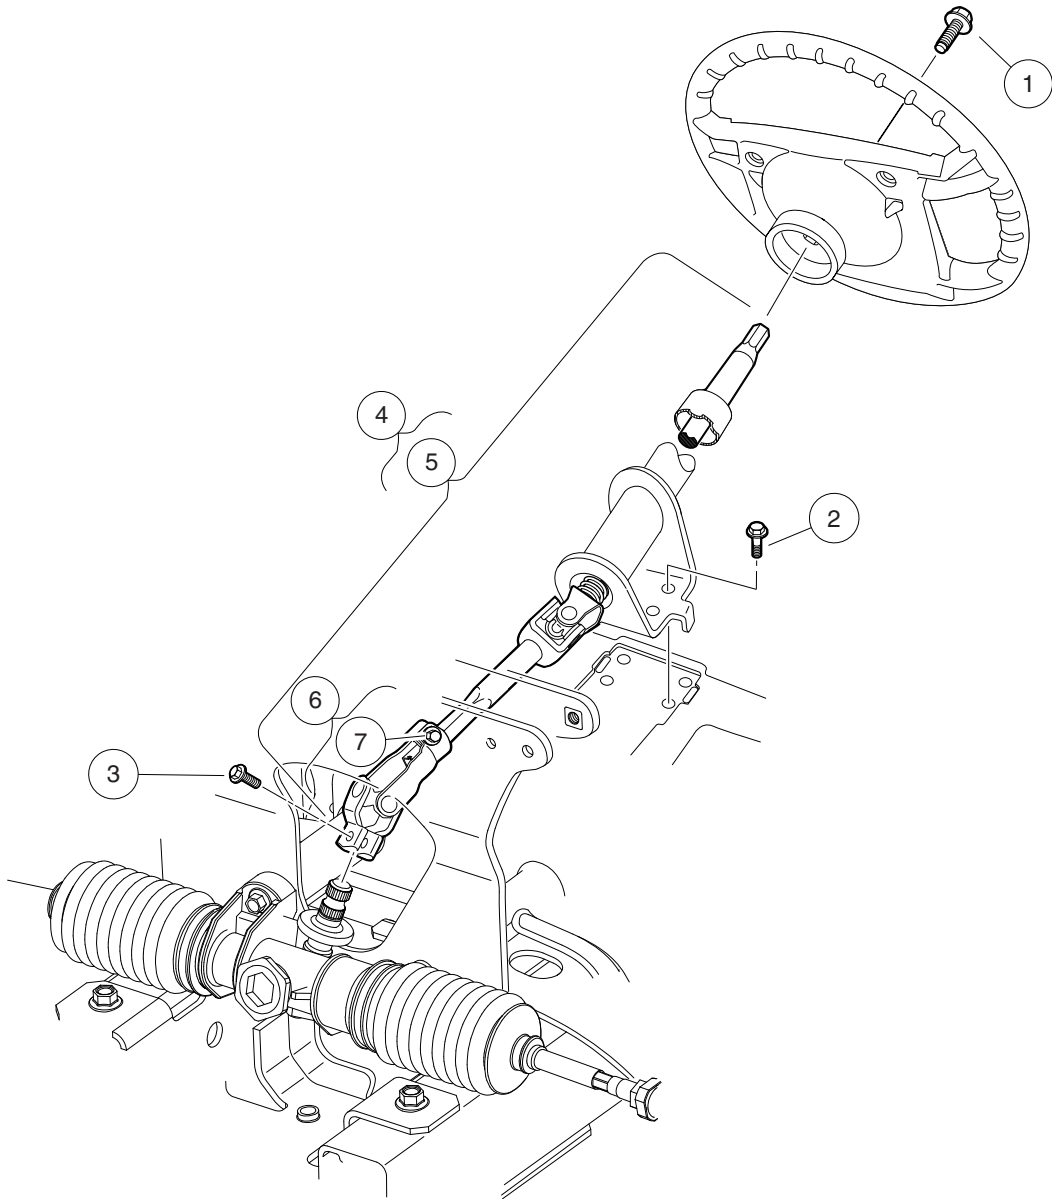

6

E

000469-007

STEERING COLUMN

ITEM	PART NO.	DESCRIPTION	QTY
		1 2 3 4	
1	102290120	Bolt, M10 X 20 Hex Washer Hd	1
2	102298116	Bolt, Flanged Head, M8 X 16.0	4
3	102298130	Bolt, Flange Head, M8 X 30.0	1
4	105049001	Kit, Inner Steering Clmn (includes item 5)	1
5	105068601	Asm, Column, Inner (includes item 6)	1
6	103810201	Kit, Lower Yoke, Wanda (includes item 7)	1
7	102298130	Bolt, Flange Head, M8 X 30.0	1

6

E