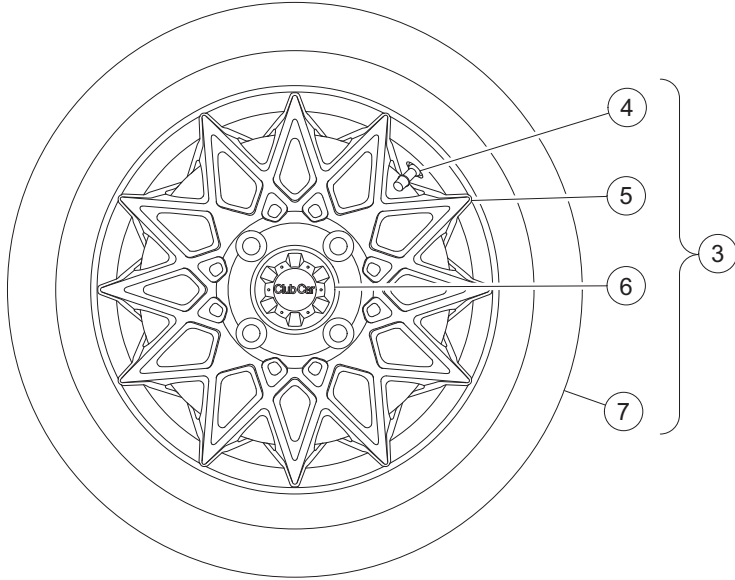

2
G
E

1 2

G-090099-000013