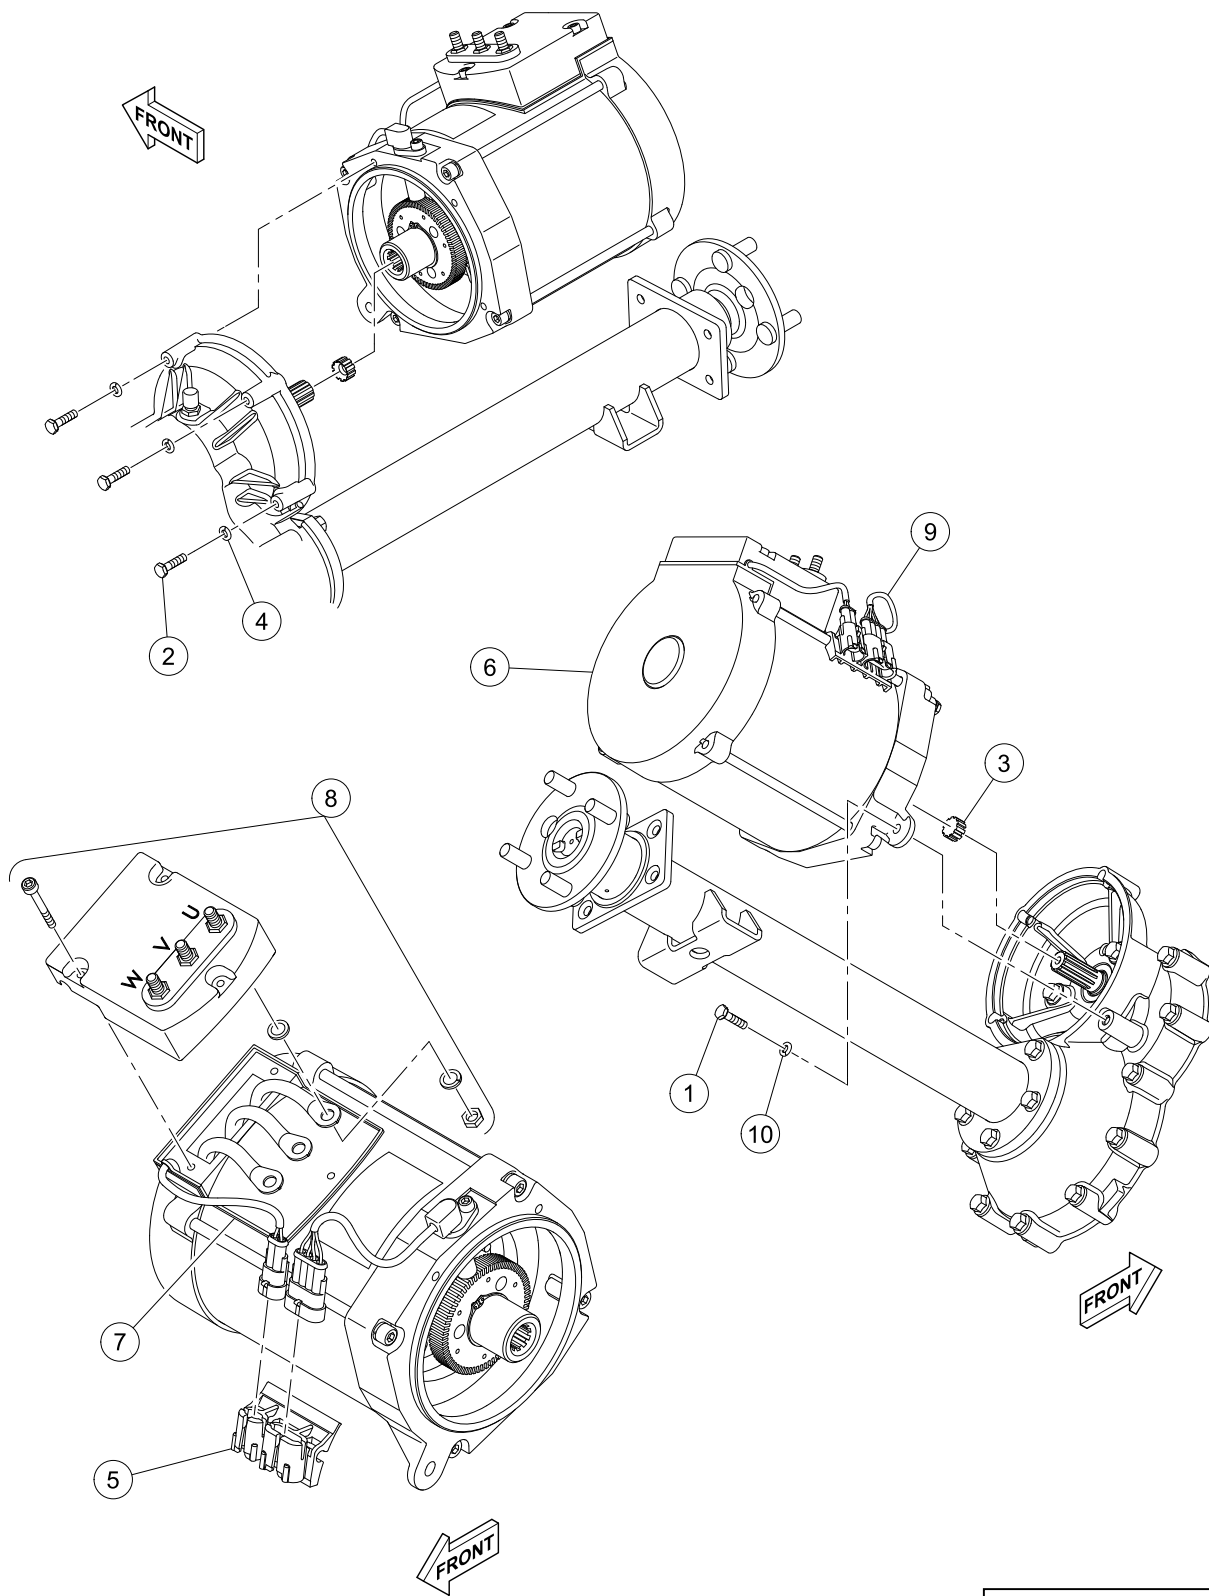

9

E

G-130399-000001

ELECTRIC MOTOR

ITEM	PART NO.	DESCRIPTION	QTY
		1 2 3 4	
1	1010934	Screw, 5/16-18 X 1.00 Hex Cap	1
2	1014201	Screw, 1/4-20 X 2.25 Hex Cap	3
3	102235201	Bumper, Drive Unit	1
4	451	Lockwasher, 1/4 Split	3
5	47622766001	Clip, Motor Harness	1
6	47637882001	Motor, Elec, Acx-3381, W/clip	1
7	47653176001	Gasket, Terminal Block	1
8	47653176002	Kit, Terminal Block	1
9	47653176003	Kit, Speed Sensor Service	1
10	7174	Lockwasher, 5/16 Split	1

9

E