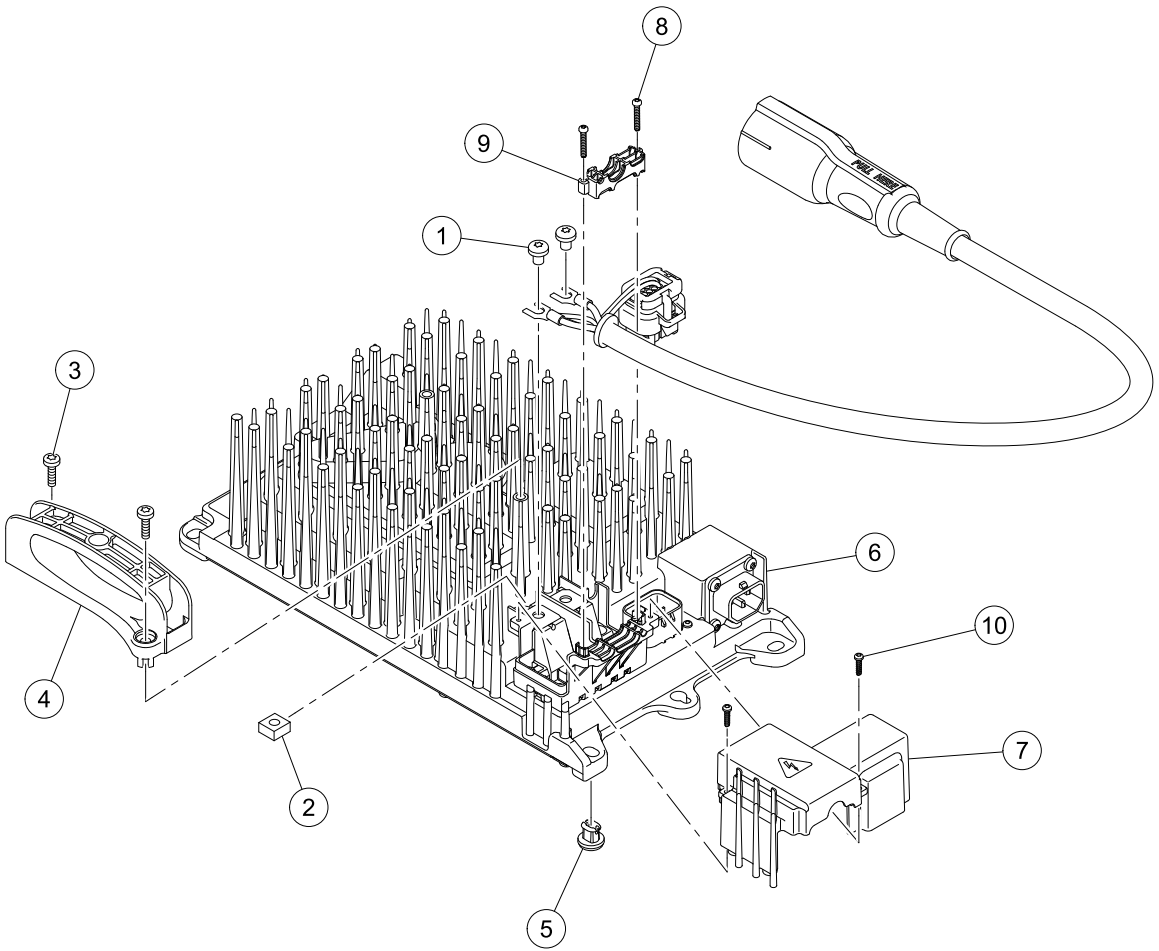

G-130899-000005

IC-900 BATTERY CHARGER – SHELF

ITEM	PART NO.	DESCRIPTION	QTY
		1 2 3 4	
1	104024501	Screw, M6, Torx Head	2
2	104024601	Nut, M6, Square, Captured	2
3	104029001	Screw, M5 X .80, Pan Hd, Torx	2
4	105003601	Handle, Charger, High-Freq	1
5	105003701	Foot, Charger, High-Freq	4
6	47617895001	Charger, 900w Hf Li-ion	A/R
7	47618743002	Cover, Charger, Ic900	1
8	47628552001	Screw M3 X 18	2
9	47628868001	Dc Cord Clamp Ic900 Chgr	1
10	47639168001	Screw M3 X 12 Delta Point	2
		Note: For applicable charger cords, reference the Battery Charger Cords section.	

11

E