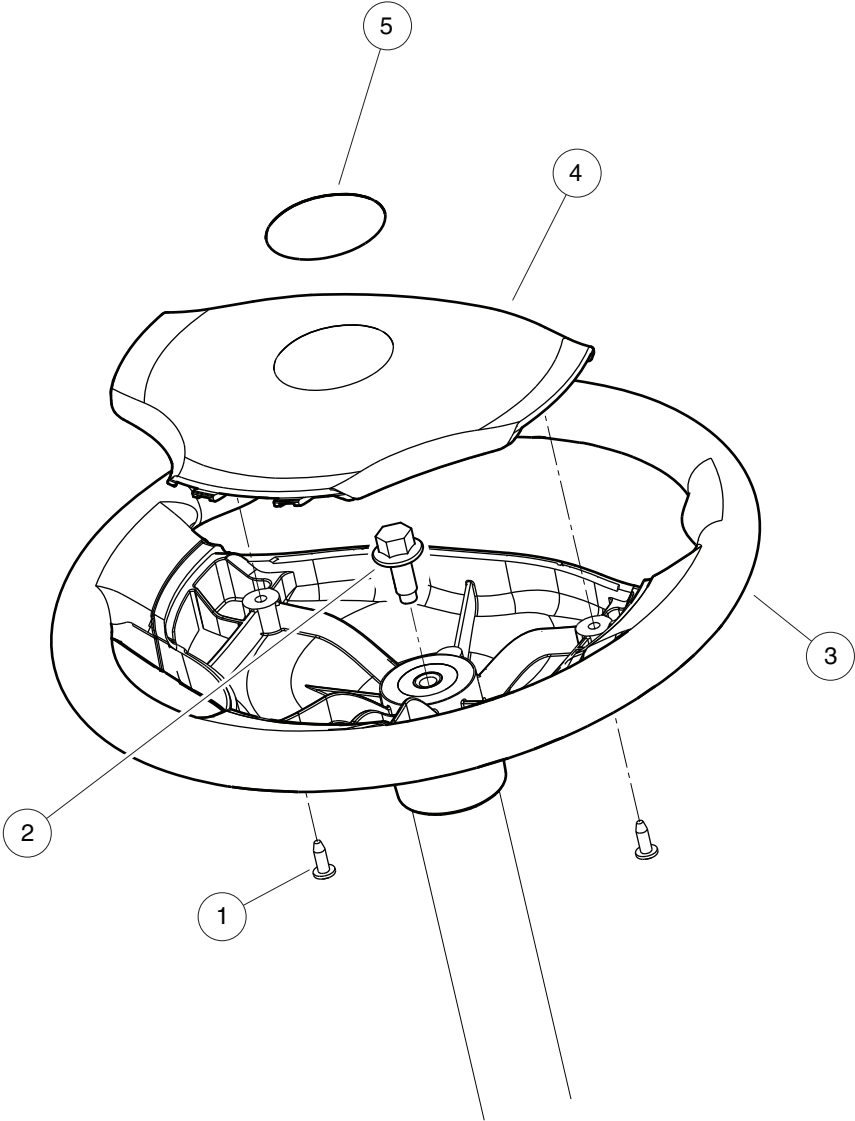

6

E

001389-001

STEERING WHEEL, COMFORT GRIP WITH LOGO

ITEM	PART NO.	DESCRIPTION	QTY
		1 2 3 4	
1	101850301	Screw, #12-16 X 0.50 Washer-Head Hi-Lo	2
2	102290120	Bolt, M10 X 20 Hex Washer Hd	1
3	103724503	Steering Wheel, Soft Grip, Hex	1
4	103724602	Cover, Steering Wheel, Generic	1
5	103829401	Logo, Cci, Steer Wheel	1

6

E