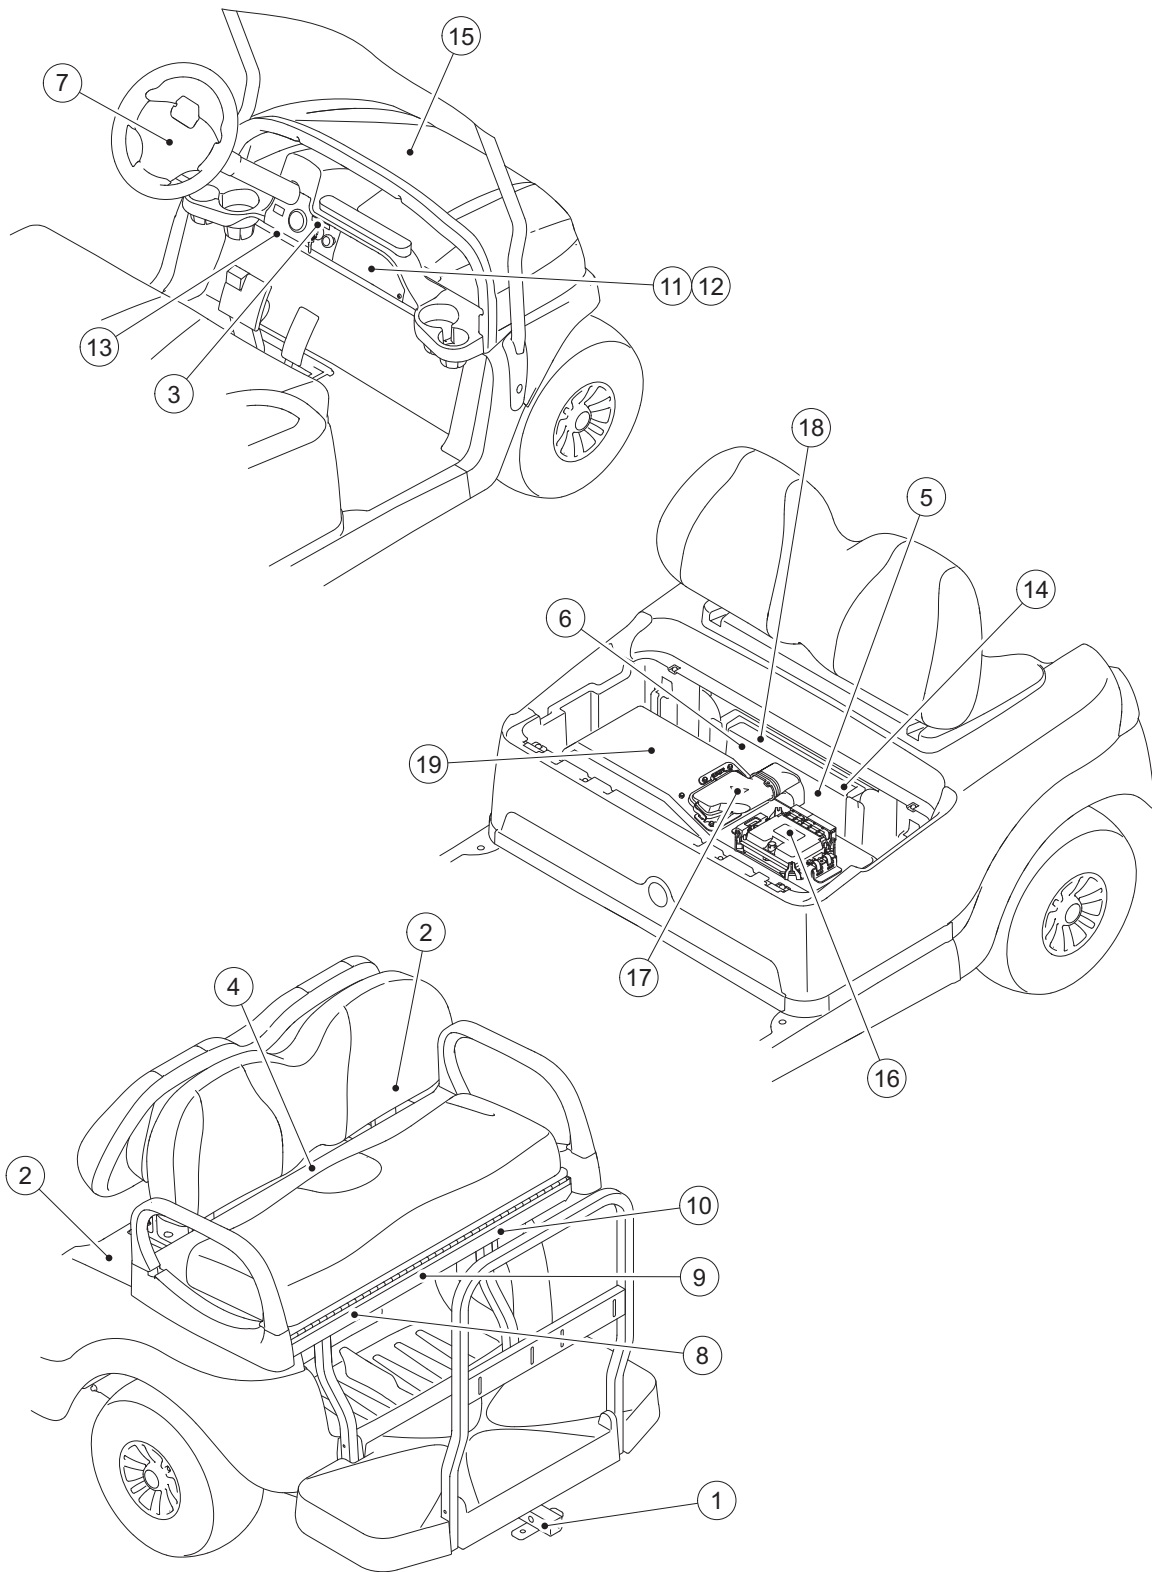

3

E

G-160299-000010

DECALS

ITEM	PART NO.	DESCRIPTION	QTY
		1 2 3 4	
1	1011553	Decal, Trailer Hitch	1
2	101609401	Decal, Crush Area Warning	2
3	101825104	Decal, Keyswitch, Acc	1
4	101972001	Decal, D.s. Box Bed Warning (for vehicles with bed box option)	1
5	103384601	Decal-water Exposure	1
6	103384701	Decal-warning, Short	1
7	103783001	Decal, Op Instr, Ele	1
8	105267301	Decal, Warn, Fld L	1
9	105267401	Decal, Warn, Fld M	1
10	105267501	Decal, Warn, Fld R	1
11	47574958001	Decal, Warning	A/R
12	47574958004	Decal, Warning Ptv, 500	A/R
13	47586040001	Decal, Warn	1
14	47586191001	Decal, Compliance, Mirrors	1
15	47592393001	Decal, Warn, Windshield	1
16	47620652001	Controller, Vcm, Li, Ev2106b01	1
17	47624328001	Decal, Hazard, Cvr	1
18	47624651001	Decal, Warning, Li, Run Tow	1
19	47628717001	Decal, Hazard, Battery, Li	1
		Note: Item 12 is for four passenger vehicles only. Item 13 is for two passenger vehicles only.	

3

E