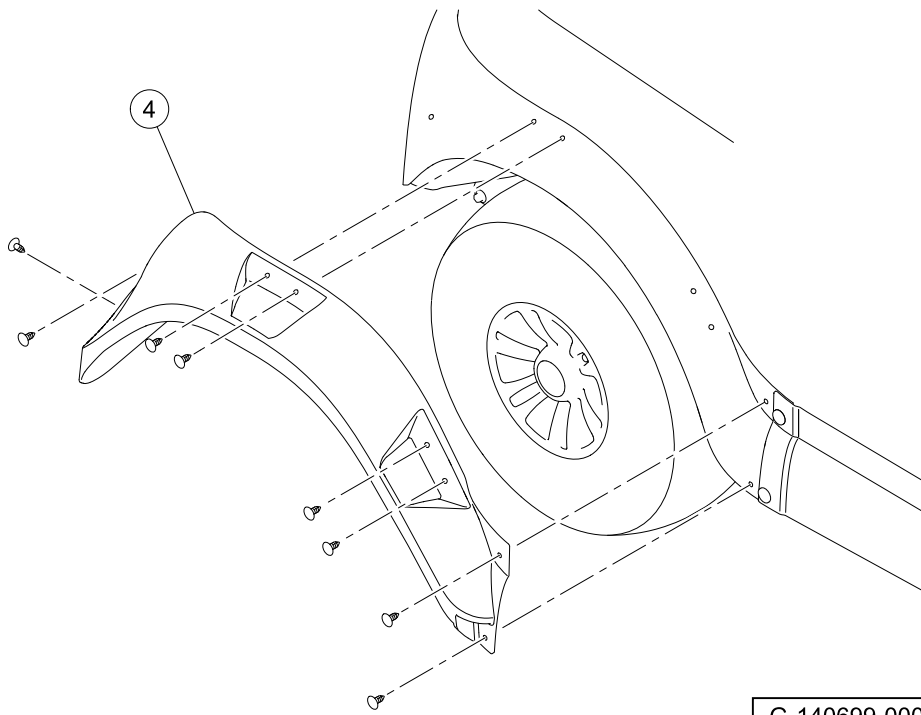

1

E

G-140699-000005

REAR FENDERS

ITEM	PART NO.	DESCRIPTION	QTY
		1 2 3 4	
1	47554725001	Kit, Fenders, Rear, CSMR (includes items 2 through 4)	1
2	1010434	Barrel - Plastic	16
3	47555159001	Fender, Rear, Csmr, Driver-side	1
4	47555159002	Fender, Rear, Csmr, Passenger-side	1

1

E