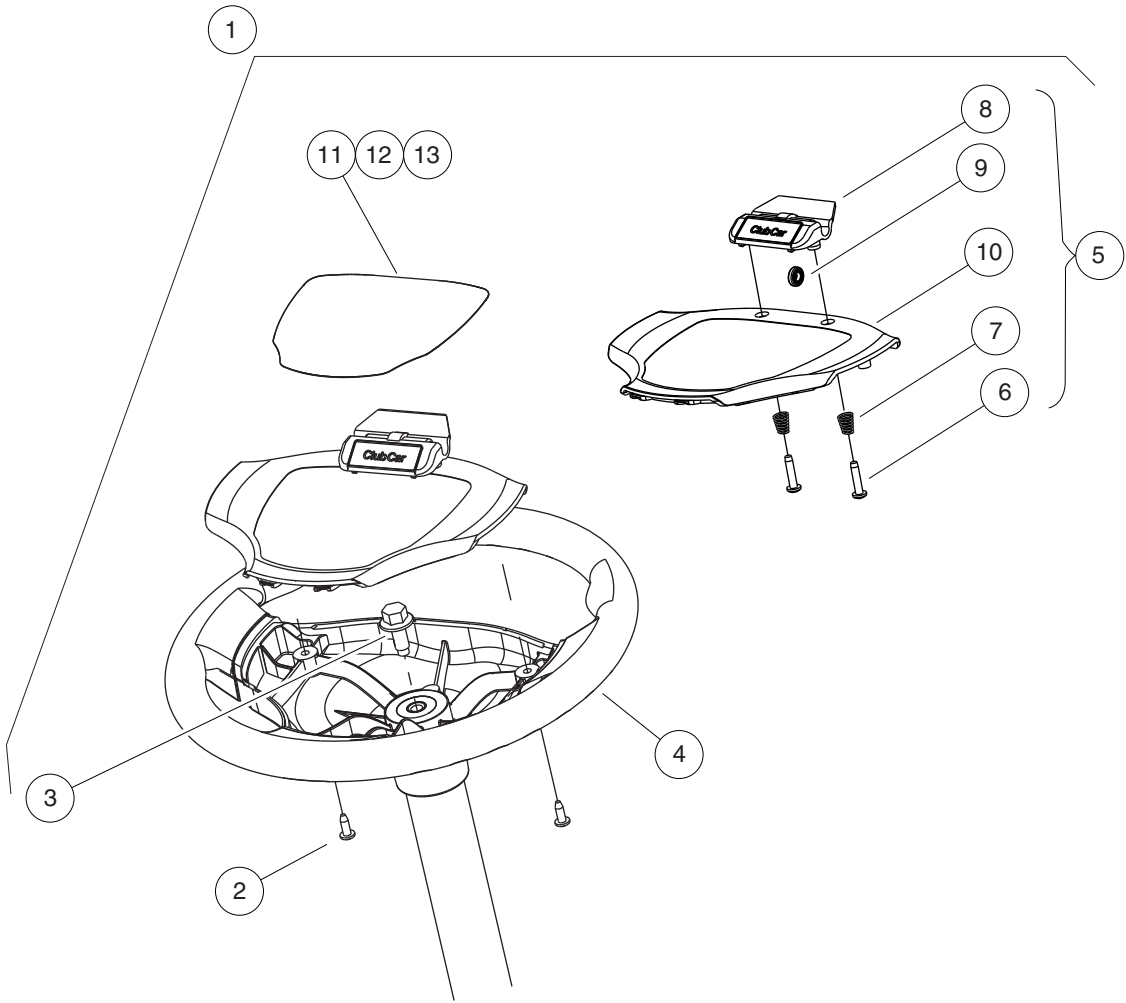

6

E

000470-002

STEERING WHEEL, COMFORT GRIP WITH CLIP

ITEM	PART NO.	DESCRIPTION	QTY
		1 2 3 4	
1	103796701	Kit, Hex, Steering Wheel (includes items 2 through 13)	1
2	101850301	Screw, #12-16 X 0.50 Washer-Head Hi-Lo	2
3	102290120	Bolt, M10 X 20 Hex Washer Hd	1
4	103724503	Steering Wheel, Soft Grip, Hex	1
5	103724901	Asm, Scorecard, Clip (includes items 6 through 10)	1
6	1012565	Screw, #12 Phillips Round Head	2
7	1012566	Tapered Compression Spring	2
8	1016154	Clip, Scorecard	1
9	1016214	Pencil Grip	1
10	103724601	Cover, Steering Wheel, Clip	1
11	103783001	Decal, Op Instr, Ele	1
12	103783002	Decal, Op Instr, Gas Ps	1
13	103783003	Decal, Op Instr, Gas Ks	1
Note: Refer to the Decal section of this manual or to the applicable Operator Manual for this vehicle to make sure which Operating Instructions Decal applies.			

6

E