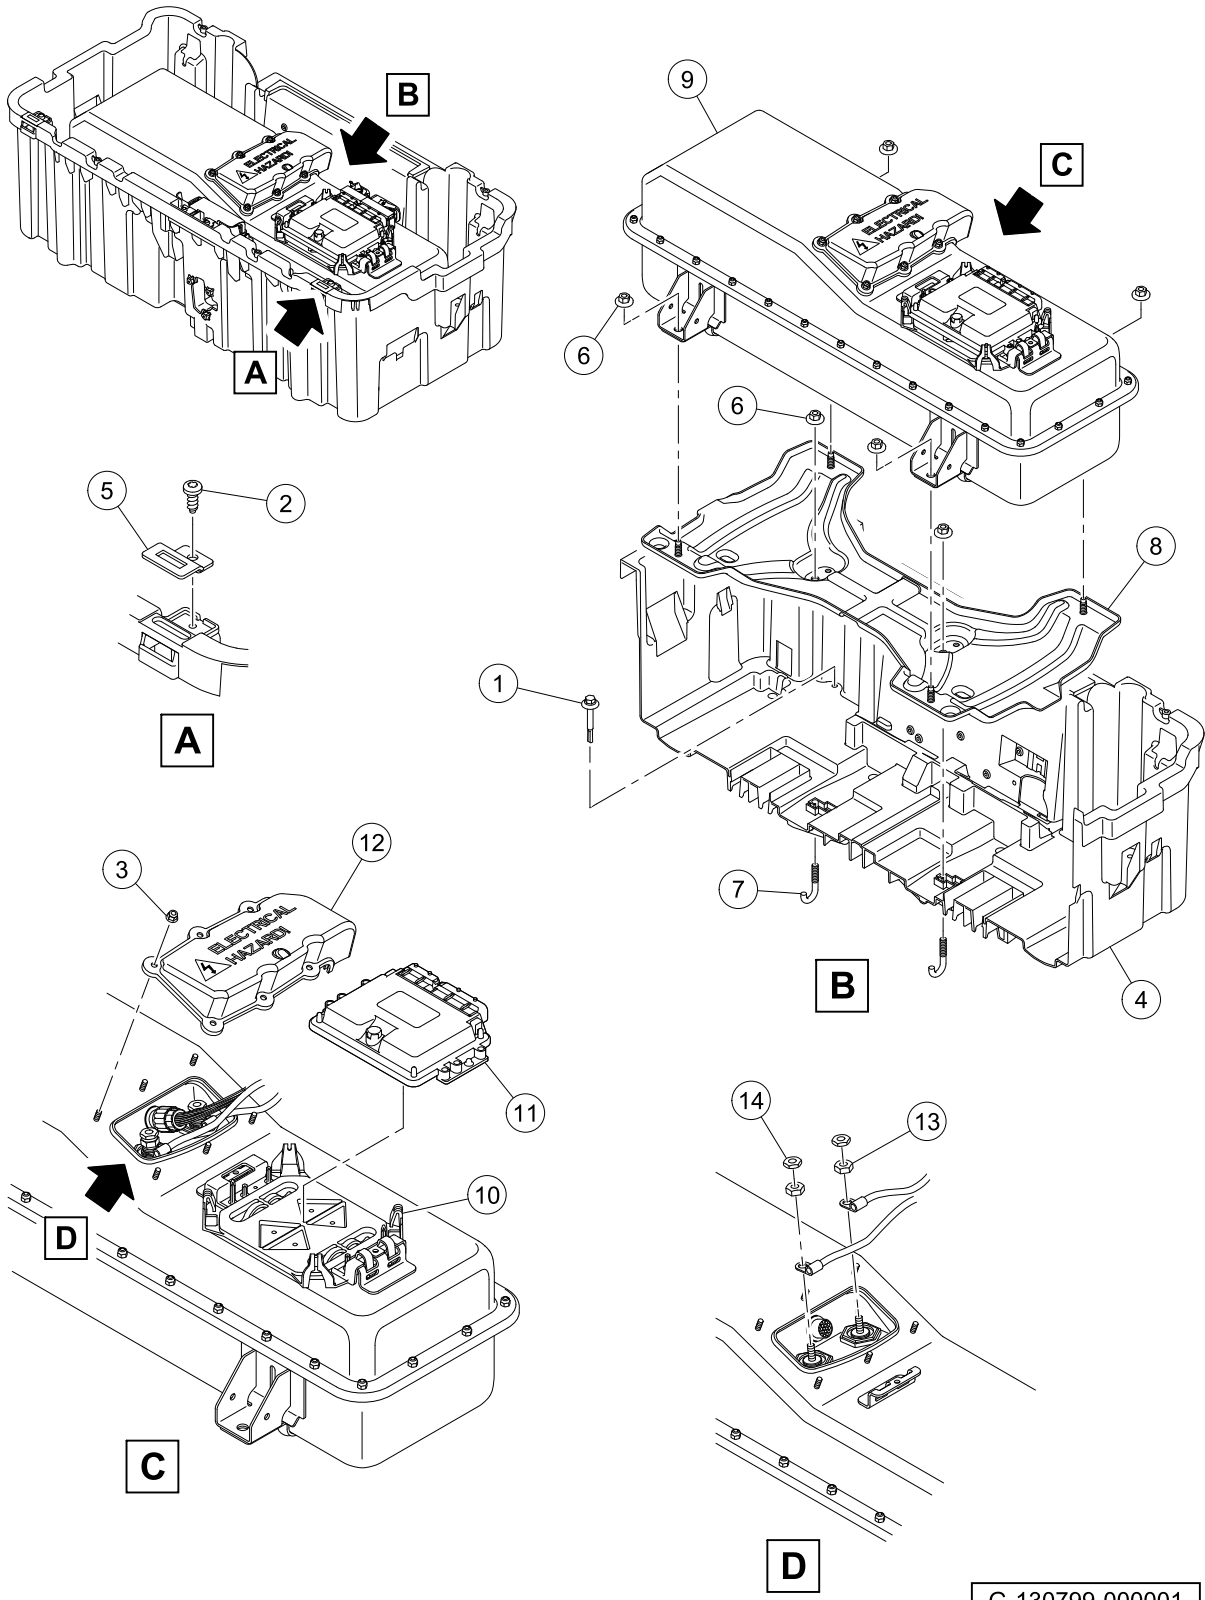

8

E

G-130799-000001

BATTERY AND BATTERY BUCKET

ITEM	PART NO.	DESCRIPTION	QTY
		1 2 3 4	
1	102292356	Screw-1/4-20x56 Hwh Self Drill	4
2	102298020	Screw, K80x20, Torx Pn Hd Pt	2
3	102621501	Nut, Flange, M6 X 1.0, Nylon	6
4	103350802	Bucket, Batt, Elec	1
5	103368301	Hinge - Nested	2
6	47609833001	Nut, Locking Washer, M10	8
7	47609834001	Hook, Retention, Batt Support	2
8	47609836001	Asm, Support, Battery	1
9	47610465001	Battery, Lithium, 1p	1
10	47610843001	Mount, Vcm, Lith	1
11	47620652001	Controller, Vcm, Li, Ev2106b01	1
12	47624755001	Asm, Cover, Terminal	1
13	47630830001	Spacer, 3/8-16, Brass	2
14	47634258001	Nut, 3/8-16 Zinc, K-lock	2

8

E