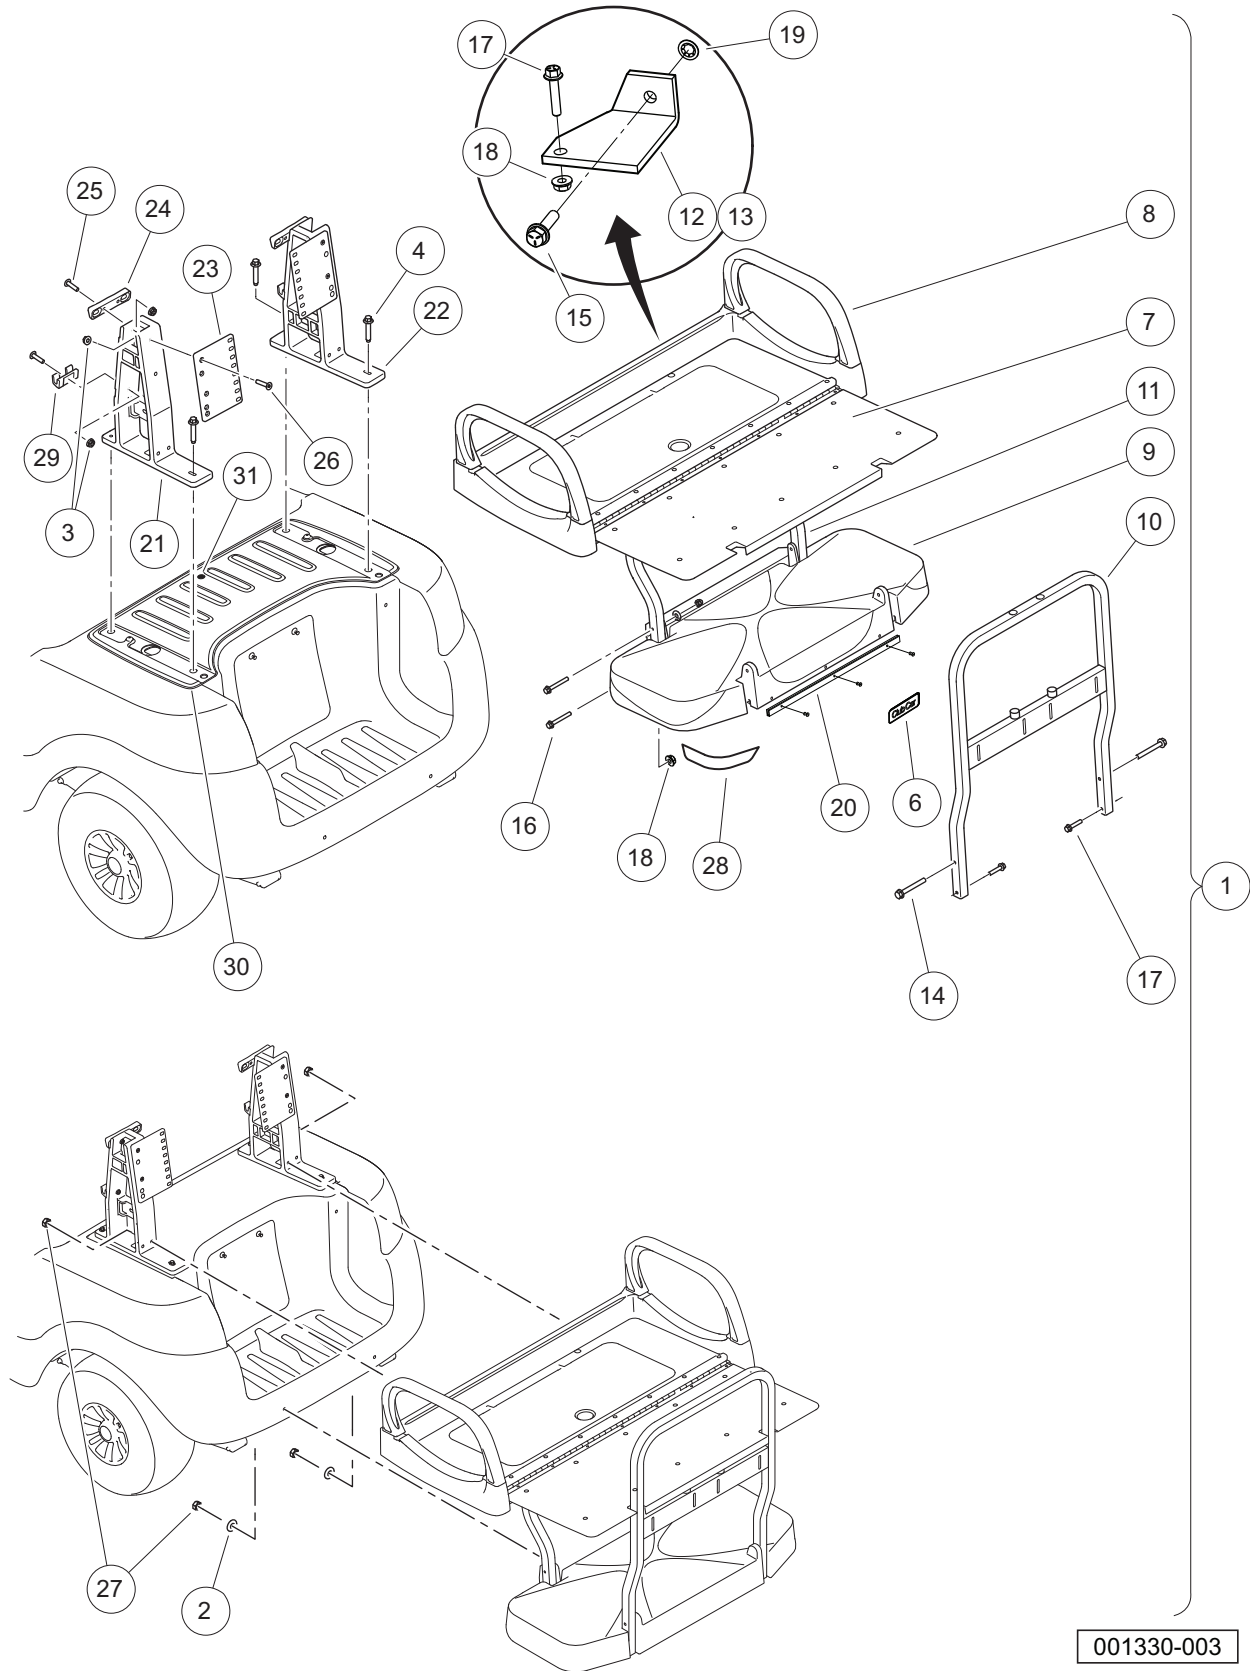

1

E

001330-003

REAR-FACING SEAT FRAME AND FOOT DECK – CONSUMER CAR

ITEM	PART NO.	DESCRIPTION	QTY
		1 2 3 4	
1	47592811001	Kit, Folddown, Seatback, 4-Passenger (includes items 2 through 29)	1
2	1011578	Washer, 5/16 Type B Flat	2
3	101835601	Locknut, 1/4-20 Hex Whiz	8
4	102298240	Bolt, Flange Head, M8-1.25 X 40	4
5	N/A	Asm, Fold Down Seat, Csmr, MX5 (includes items 6 through 20)	1
6	102278802	Decal, Club Car, Silver	1
7	47564782001	Assy, Seat Base, Dmd, Mx5	1
8	47564783001	Arm Rest, Mx5	2
9	47564784001	Assy, Foot Rest, Mx5	1
10	47564785001	Grab Bar, Rear, Mx5	1
11	47564786001	Support, Bumper Mount, MX5	1
12	47564787001	Bracket, Seat Base Mount, Driver-side, MX5	1
13	47564787002	Bracket, Seat Base Mount, Passenger-side, MX5	1
14	47568672001	Bolt, 5/16-18x2.5 Hx Flg Zn G8	4
15	47568673001	Bolt, 5/16-18x1.25 Hx Flg Zn G5	2
16	47568674001	Bolt, 1/4-20x2.0 Hx Flg Zn G5	6
17	47568674002	Bolt, 1/4-20x1.25 Hx Flg Zn G5	4
18	47568676001	Nut, 1/4-20 Hx Flg Zn Nyloc	10
19	47568677001	Nut, 5/16, Push, Ps	4
20	47581051001	Stiffener, Foot Rest, Mx5	1
21	47563300001	Support, Seat Back, Driver-side, MX5, Csmr	1
22	47563300002	Support, Seat Back, Passenger-side, MX5, Csmr	1
23	47563301001	Bracket, Seat Back, Rear, Csmr	2
24	47563302001	Brkt, St Bk, Frnt, Top, Csmr	2
25	47563304001	Screw, Trshd, 1/4-20x1.00, Lp	4
26	47563305001	Screw, Flthd, 1/4-20x1.25, Lp	4
27	47568675001	Nut, 5/16-18 Hx Flg Zn Nyloc	4
28	47578327001	Reflector, Reflex, Red, Mx5	2
29	47624766001	Bracket, Seat Back, Front, Btm	2
30	47653531001	Cover, Underbody, 4-6 Pass (includes item 31)	1
31	1010434	Barrel - Plastic	1
		Note: Item 5 is not illustrated.	

1

E