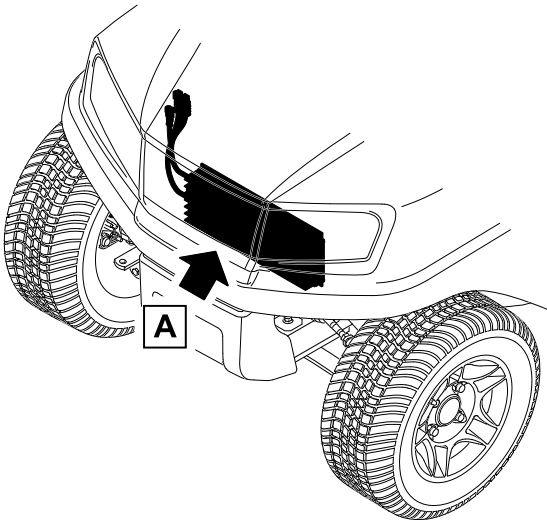

# MOTOR CONTROLLER OUTPUT REGULATOR (MCOR)

ITEM	PART NO.	DESCRIPTION	QTY
1	103943401	1 2 3 4 Screw, Pan, #10 X 1.00 Hi-lo .....	1
2	105116301	MCOR4, Type 16 Switch .....	1

**8**

**E**

8

E

G-130299-000004