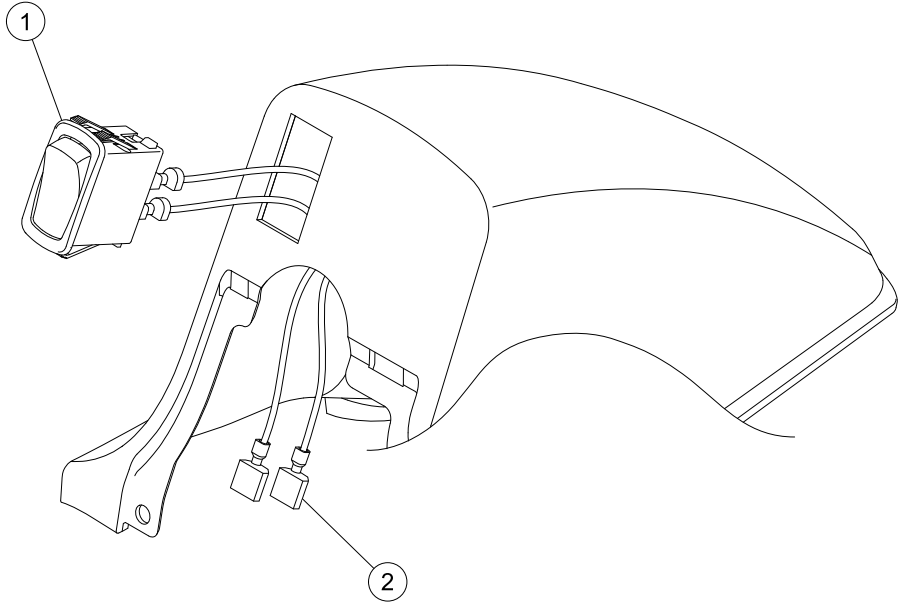

8

E

G-130599-000002

HAZARD SWITCH AND USB PORT

ITEM	PART NO.	DESCRIPTION	QTY
		1 2 3 4	
1	105146701	Switch, Hazard, 12vdc (includes item 2)	1
2	47614753001	Harness, Sub, Hazard Sw	1
3	47560030001	USB Port	1

8

E