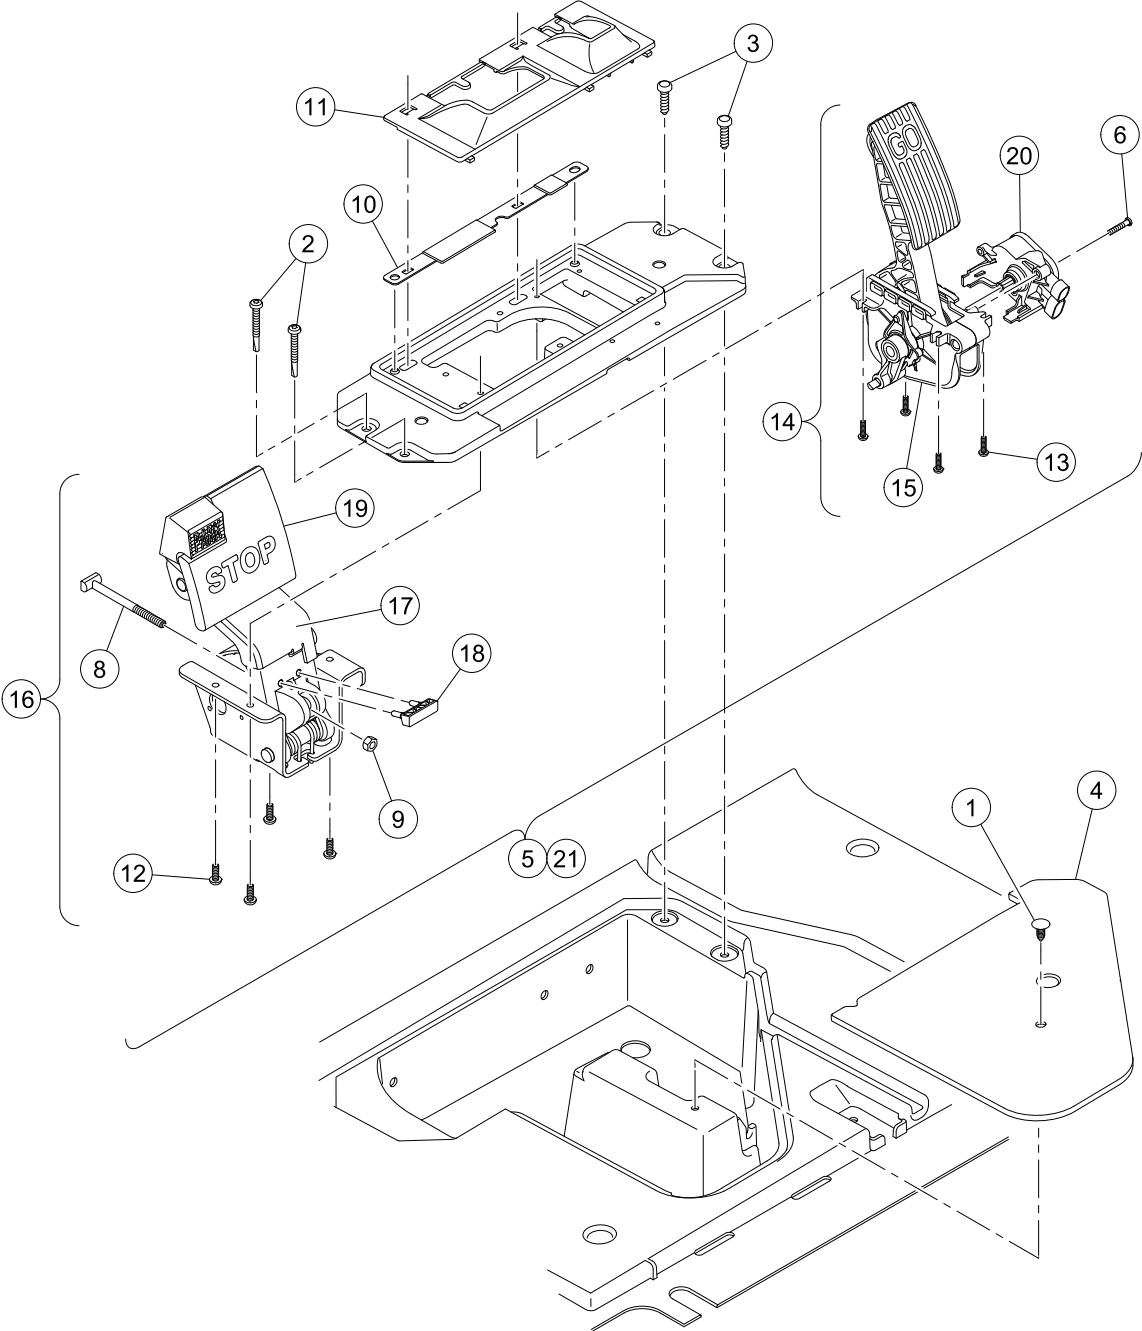

5

E

G-131199-00002

PEDAL GROUPS WITH MCOR

5

E

ITEM	PART NO.	DESCRIPTION	QTY
		1 2 3 4	
1	1010434	Barrel - Plastic	1
2	102292201	Screw-1/4-20x2.20 Tx Pn Hd Sd	2
3	102298030	Screw, K80x30, Torx Pn Hd Pt	2
4	102500801	Plate - Floor Cover	1
5	103874111	Asm, Pedal Set, No Switch, w/MCOR, Service (includes items 6 through 20)	1
6	103943401	Screw, Pan, #10 X 1.00 Hi-lo	1
7	103975011	Asm, Pedal Set, No Switch, Service (includes items 8 through 16)	1
8	102559401	Rod, Brake	1
9	102559701	Nut, Brake Rod	1
10	102594801	Shield, Debris Aux	1
11	102594901	Shield, Debris Primary	1
12	102595901	Screw, M6x1.0x17 Ph, Taptite	4
13	102596001	Screw, M5x0.8x18 Ph, Taptite	4
14	102596301	Pedal, Accelerator, Anodized (includes item 15)	1
15	103777601	Asm, Park Brake Release, Anodized	1
16	103974901	Asm, Brake Pedal, Anodized (includes items 17 through 19)	1
17	102595201	Cover, Brake	1
18	102595301	Upstop, Brake	1
19	102595401	Pad, Brake	1
20	105116301	MCOR4, Type 16 Switch	1
21	103874112	Pedal Assy Mcor3 W/switch Sp	1
22	103975012	Pedal Set, Mech, Anod W/sw Sp	1
Note: Item 7 and 22 are not illustrated. All detail parts for the Pedal Sets are identical. Reference the Electrical Section for detailed MCOR information.