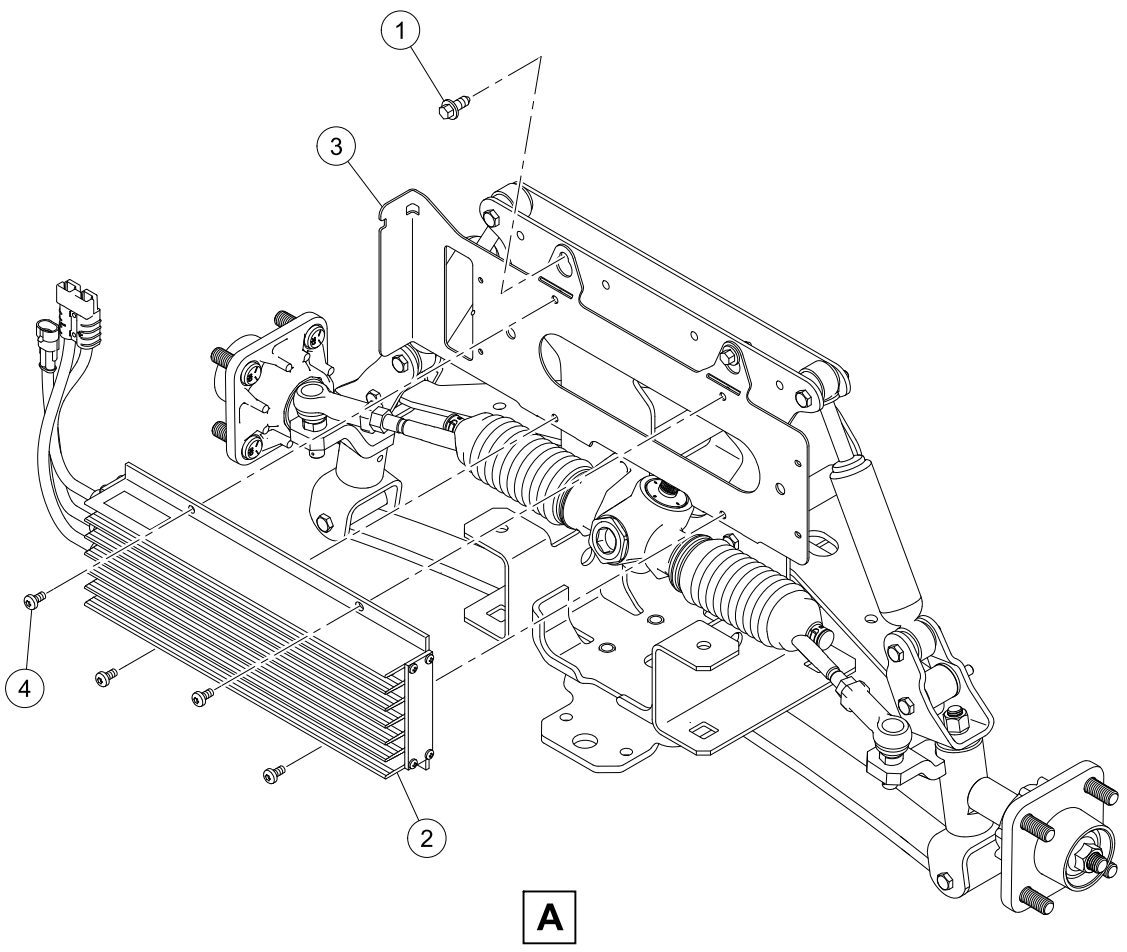

8

E

G-130299-000004

DYNAMIC BRAKING RESISTOR

ITEM	PART NO.	DESCRIPTION	QTY
		1 2 3 4	
1	102298720	Screw, M8-1.25x20, Taptite	4
2	47631086001	Resistor, DBR	1
3	47636253001	Bracket, DBR	1
4	47644702001	Screw, M6 X 1.0 X 12, Torx	4

8

E