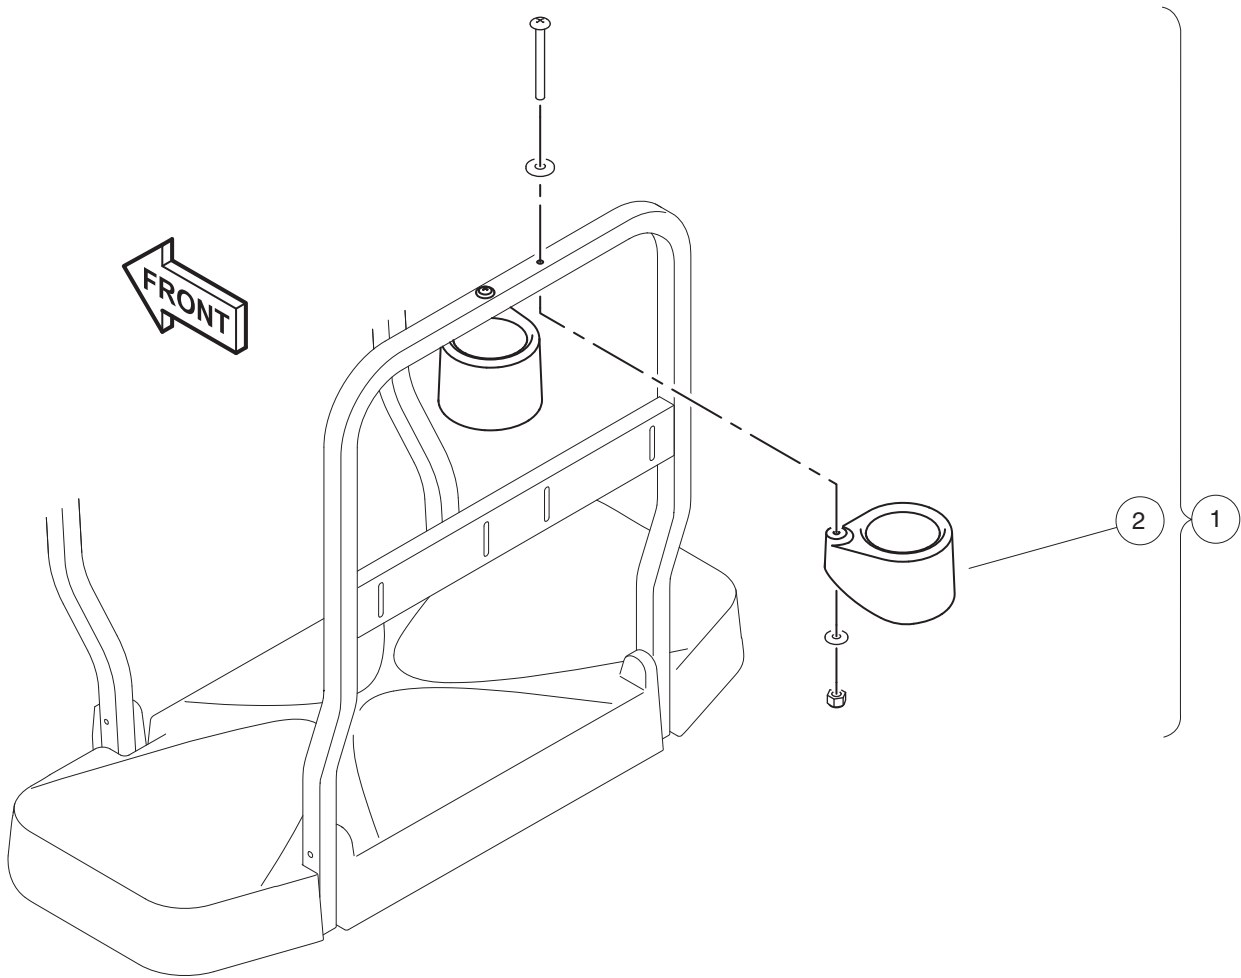

1

E

001333-001

BEVERAGE HOLDER

ITEM	PART NO.	DESCRIPTION	QTY
		1 2 3 4	
1	47579985001	Kit, Holder, Beverage, Mx5 (includes item 2)	1
2	47582270001	Assy, Holder, Beverage, Mx5	2

1

E