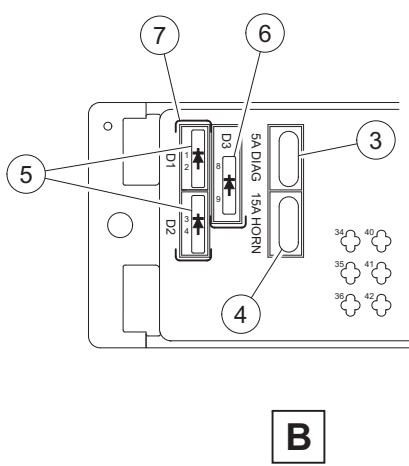

8

E

G-131099-000013

WIRING HARNESSES AND PDM

ITEM	PART NO.	DESCRIPTION	QTY
		1 2 3 4	
1	102296920	Screw, M6, Torx Button Head, Sems	2
2	47605992001	Base, PDM, 84 Way (includes items 3 through 7)	1
3	105114804	Fuse, Mini, Atm, 5 Amp	1
4	105114807	Fuse, Mini, Atm, 15 Amp	1
5	47616158001	Diode, 1.0a, Atm	2
6	47618753001	Diode, 3.0a, Atm	1
7	47619337001	Diode, Key, PDM	3
8	47605993001	Asm, PDM Cover	1
9	47614268001	Bracket, Fuse Block	1
10	47614743001	Harness, Ip, Lio, Prec, El	1
11	47614744001	Harness, Motor, Ac, Lio	1
12	47614807001	Harness, Lgt, Cntrl, Lio, Prec	1
13	47660254001	Harness, Lighting, Li-Ion	1
14	47675944001	Harness, Main, Li, Ac	1
		Note: Item 2 is part of the main harness assembly and is not procurable.	

8

E