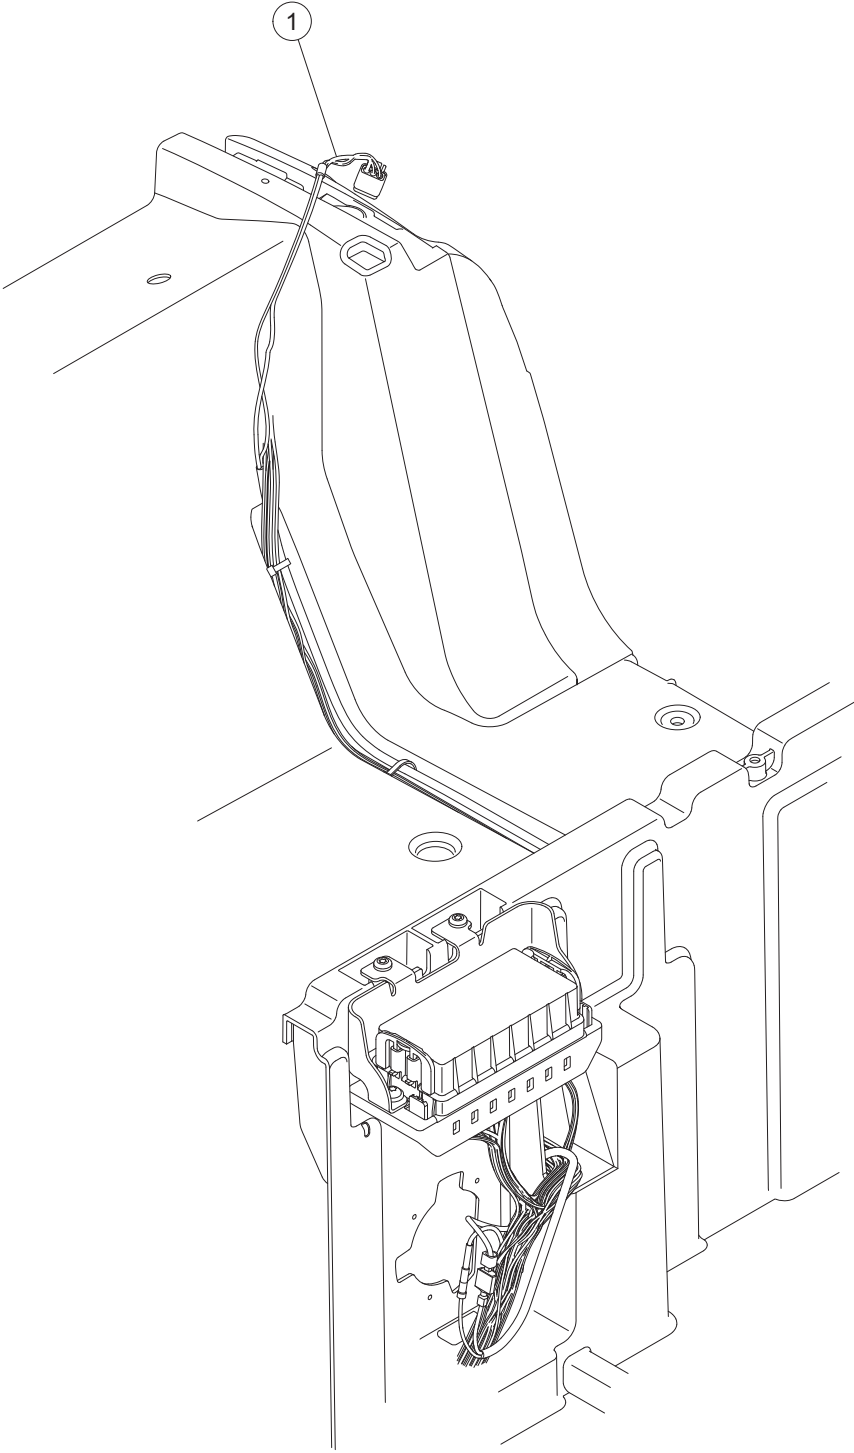

WIRING HARNESSES AND PDM

ITEM	PART NO.	DESCRIPTION	QTY
		1 2 3 4	
1	102296920	Screw, M6, Torx Button Head, Sems	2
2	47605992001	Base, PDM, 84 Way (includes items 3 through 7)	1
3	105114804	Fuse, Mini, Atm, 5 Amp	1
4	105114807	Fuse, Mini, Atm, 15 Amp	1
5	47616158001	Diode, 1.0a, Atm	2
6	47618753001	Diode, 3.0a, Atm	1
7	47619337001	Diode, Key, PDM	3
8	47605993001	Asm, PDM Cover	1
9	47614268001	Bracket, Fuse Block	1
10	47614743001	Harness, Ip, Lio, Prec, El	1
11	47614744001	Harness, Motor, Ac, Lio	1
12	47614807001	Harness, Lgt, Cntrl, Lio, Prec	1
13	47660254001	Harness, Lighting, Li-Ion	1
14	47675944001	Harness, Main, Li, Ac	1
		Note: Item 2 is part of the main harness assembly and is not procurable.	

8

E

8

E

G-131099-000006