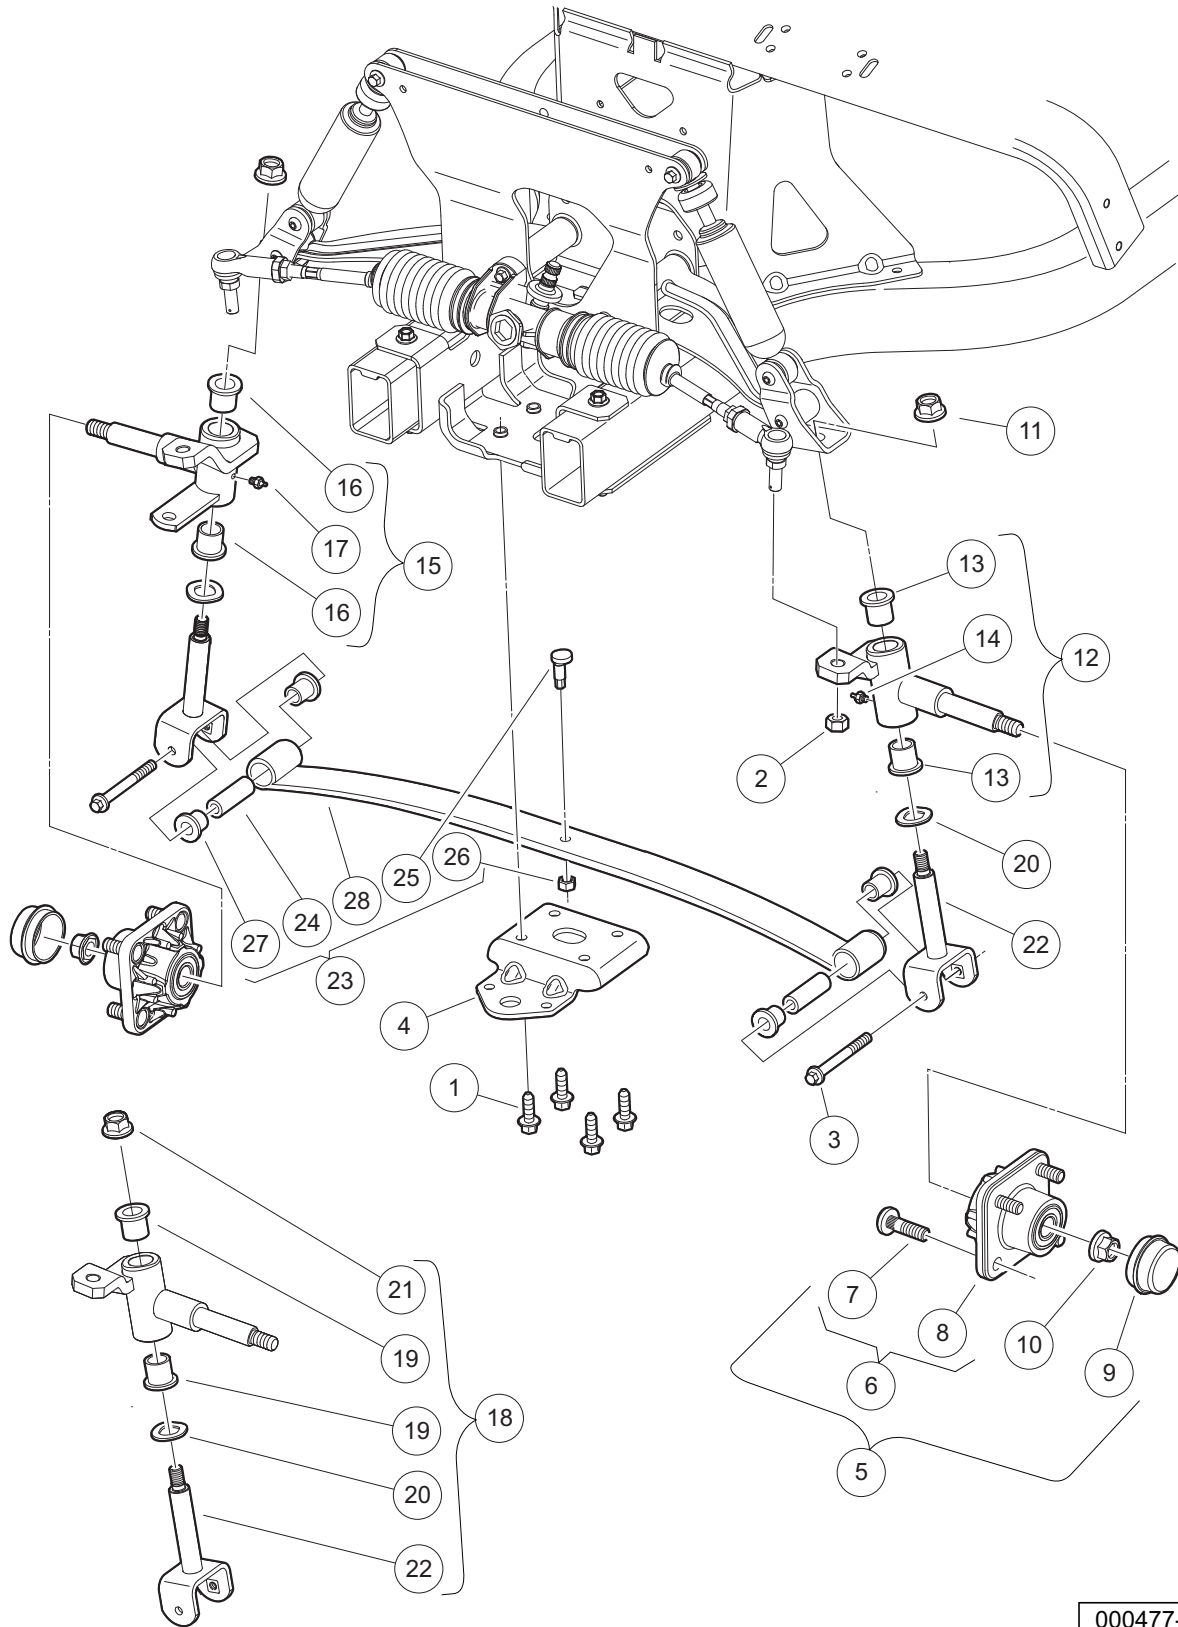

6

E

000477-009

FRONT SUSPENSION, LOWER

ITEM	PART NO.	DESCRIPTION	QTY
		1 2 3 4	
1	102289101	Screw-m10x1.5, Trilob, Hex Fl	4
2	102289201	Nut - Hex Locking, M12 X 1.25	2
3	102289501	Screw- Hex Cap, M8 X 1.25 X 70	2
4	102289801	Clamp - Leaf Spring	1
5	102357701	Replacement Kit, Front Hub (includes items 6 through 10)	1
6	N/A	Front Hub Assembly, Ball Bearing (includes items 7 and 8)	1
7	102353401	Lug Stud, 1/2-20 UNF, 4037 Stl	4
8	N/A	Hub, Front	1
9	102353201	Cap, Front Hub	1
10	102353301	Hex Nut, Locking Flange, M14x2	1
11	102878201	Nut, Lock,m12,washer,conical	2
12	103638701	Asm, Spindle, with Bushings, Driver-side (includes items 13 and 14)	1
13	102288201	Bushing - Flanged	2
14	N/A	Fitting, Grease, Knuckle Spindle Asym	1
15	103638702	Asm, Spindle, with Bushings, Passenger-side (includes items 16 and 17)	1
16	102288201	Bushing - Flanged	2
17	N/A	Fitting, Grease, Knuckle Spindle Asym	1
18	103638801	Kit, King Pin Joints (includes items 19 through 22)	1
19	102288201	Bushing - Flanged	4
20	102288401	Wave Washer - Kingpin	2
21	102878201	Nut, Lock,m12,washer,conical	2
22	103638601	Asm, King Pin, M12	2
23	103935601	Asm, Spring, Leaf, Front, 50.4 (includes items 24 through 28)	1
24	102288101	Sleeve - Rolled, Spring	2
25	102288701	Eccentric Bolt	1
26	102288801	Nut-hex, 3/8-16	1
27	102956201	Bushing, Urethane, Short	2
28	105187901	Spring, Leaf, Front, 50.4	1

6

E