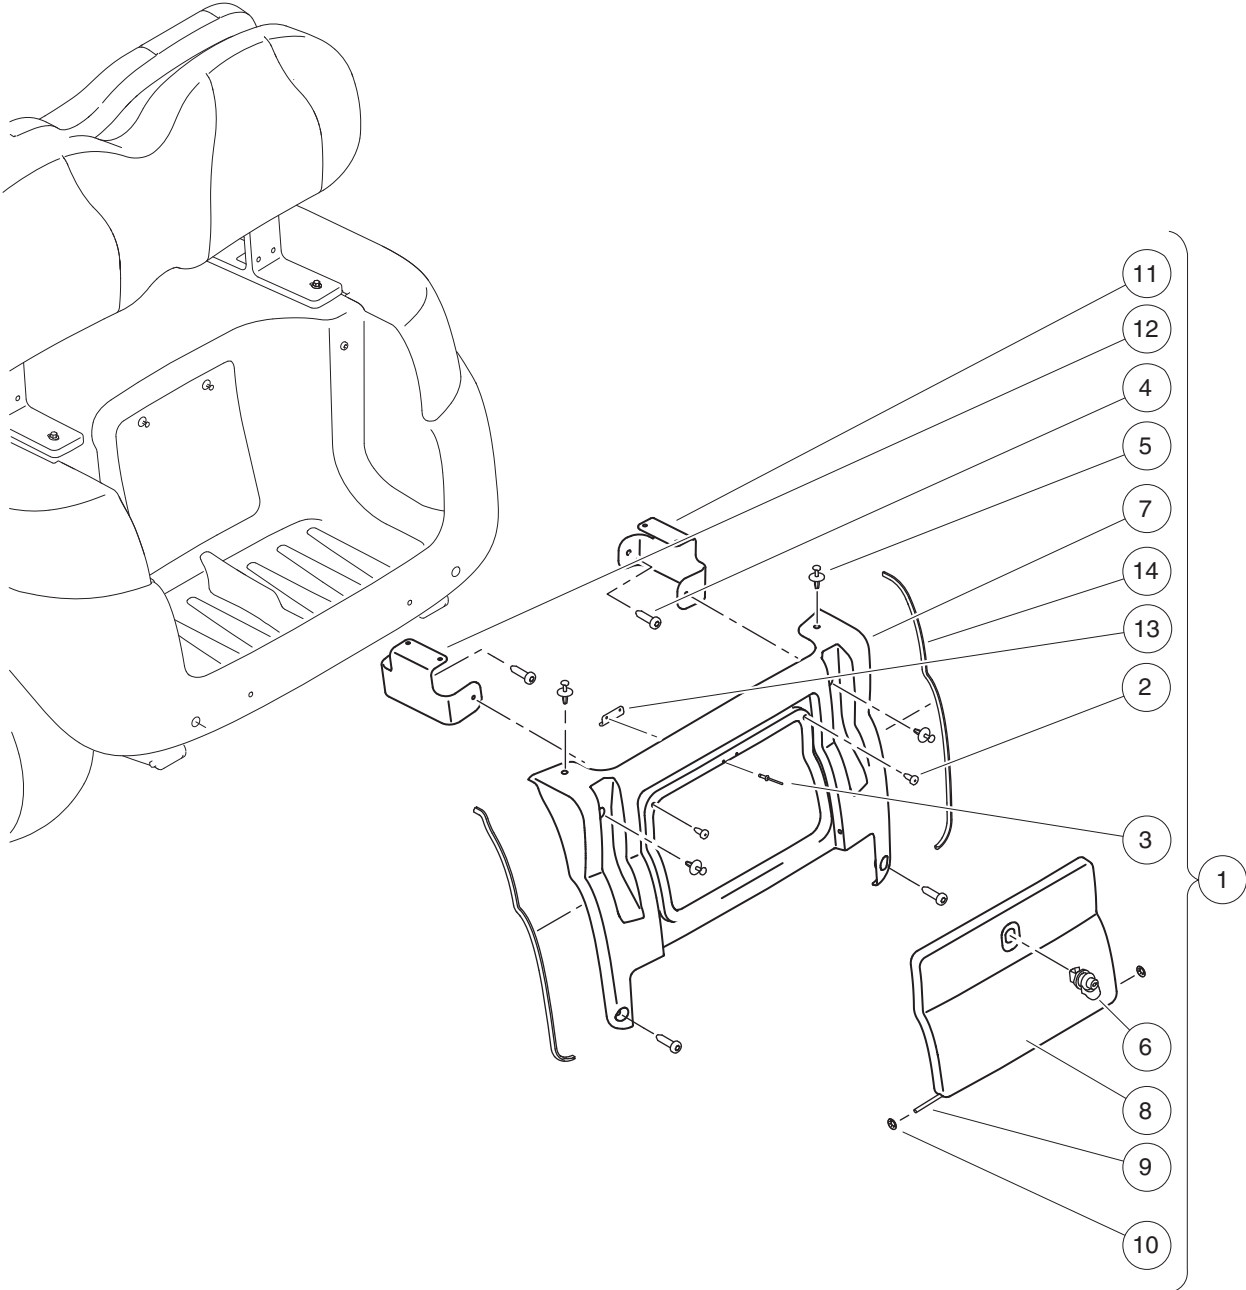

1

E

001327-001

REAR VALANCE

ITEM	PART NO.	DESCRIPTION	QTY
		1 2 3 4	
1	47579068001	Kit, Rear Valance (includes items 2 through 14)	1
2	1010436	Bumper, Rubber	2
3	1015727	Rivet, 1/8	2
4	102298030	Screw, K80x30, Torx Pn Hd Pt	2
5	102967901	Rivet, Removable, Tuflok 1/4"	4
6	103182702	Latch, Push Close W/ Key	1
7	47579059001	Body, Rear Valance	1
8	47579060001	Door, Rear Valance	1
9	47579061001	Hinge Rod, Rear Valance	1
10	47579062001	Push Nut, Smooth Shaft, 1/4	2
11	N/A	Bracket, Rear Valance, Driver-Side	1
12	N/A	Bracket, Rear Valance, Passenger-Side	1
13	47579065001	Keeper, Latch, Rear Valance	1
14	47579066001	Edge Trim, Rear Valance	2

1

E