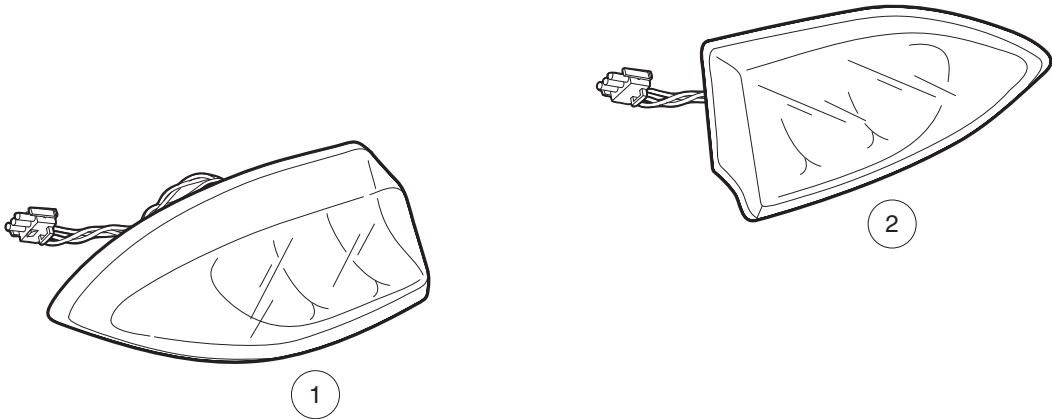

# DC/DC CONVERTER – ELECTRIC VEHICLE

ITEM	PART NO.	DESCRIPTION	QTY
1	47594727001	1 2 3 4 Converter, Dc/dc .....	1
2	96704176	Nut, Flanged, M6 X 1, Serrated .....	2

**4**

**E**

**4**

**E**

001340-001