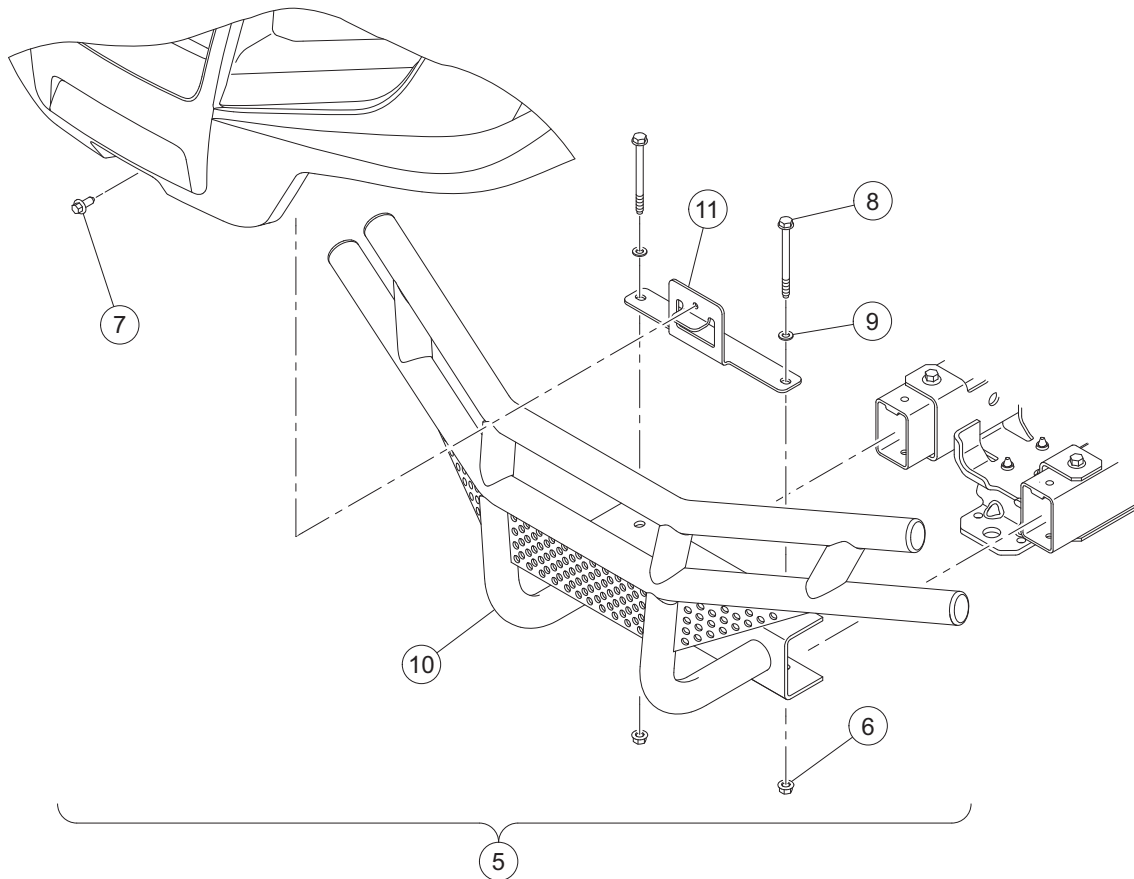

1

E

G-140199-000015

BRUSH GUARDS

ITEM	PART NO.	DESCRIPTION	QTY
		1 2 3 4	
1	47577561002	Kit, Brush Guard, Lifted (includes items 2 through 4)	1
2	102298401	Nut, M8, All Metal Lock	2
3	102534201	Bolt - Fl Hd, M8 X 95	2
4	47578016001	Asm, Brush Guard Res	1
5	47577561004	Kit, Brush Guard, NI (includes items 6 through 11)	1
6	102298401	Nut, M8, All Metal Lock	2
7	102298720	Screw, M8-1.25x20, Taptite	1
8	103423701	Bolt, M8 X 1.25 X 110	2
9	105307701	Washer, Flat, Ss, M8	2
10	47578016001	Asm, Brush Guard Res	1
11	47680239001	Bracket, Cowl Support	1

1

E