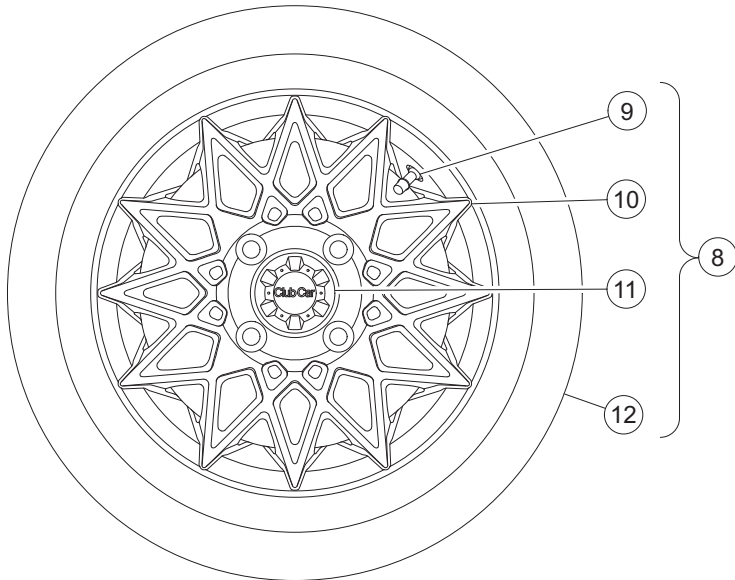

G-090099-000013