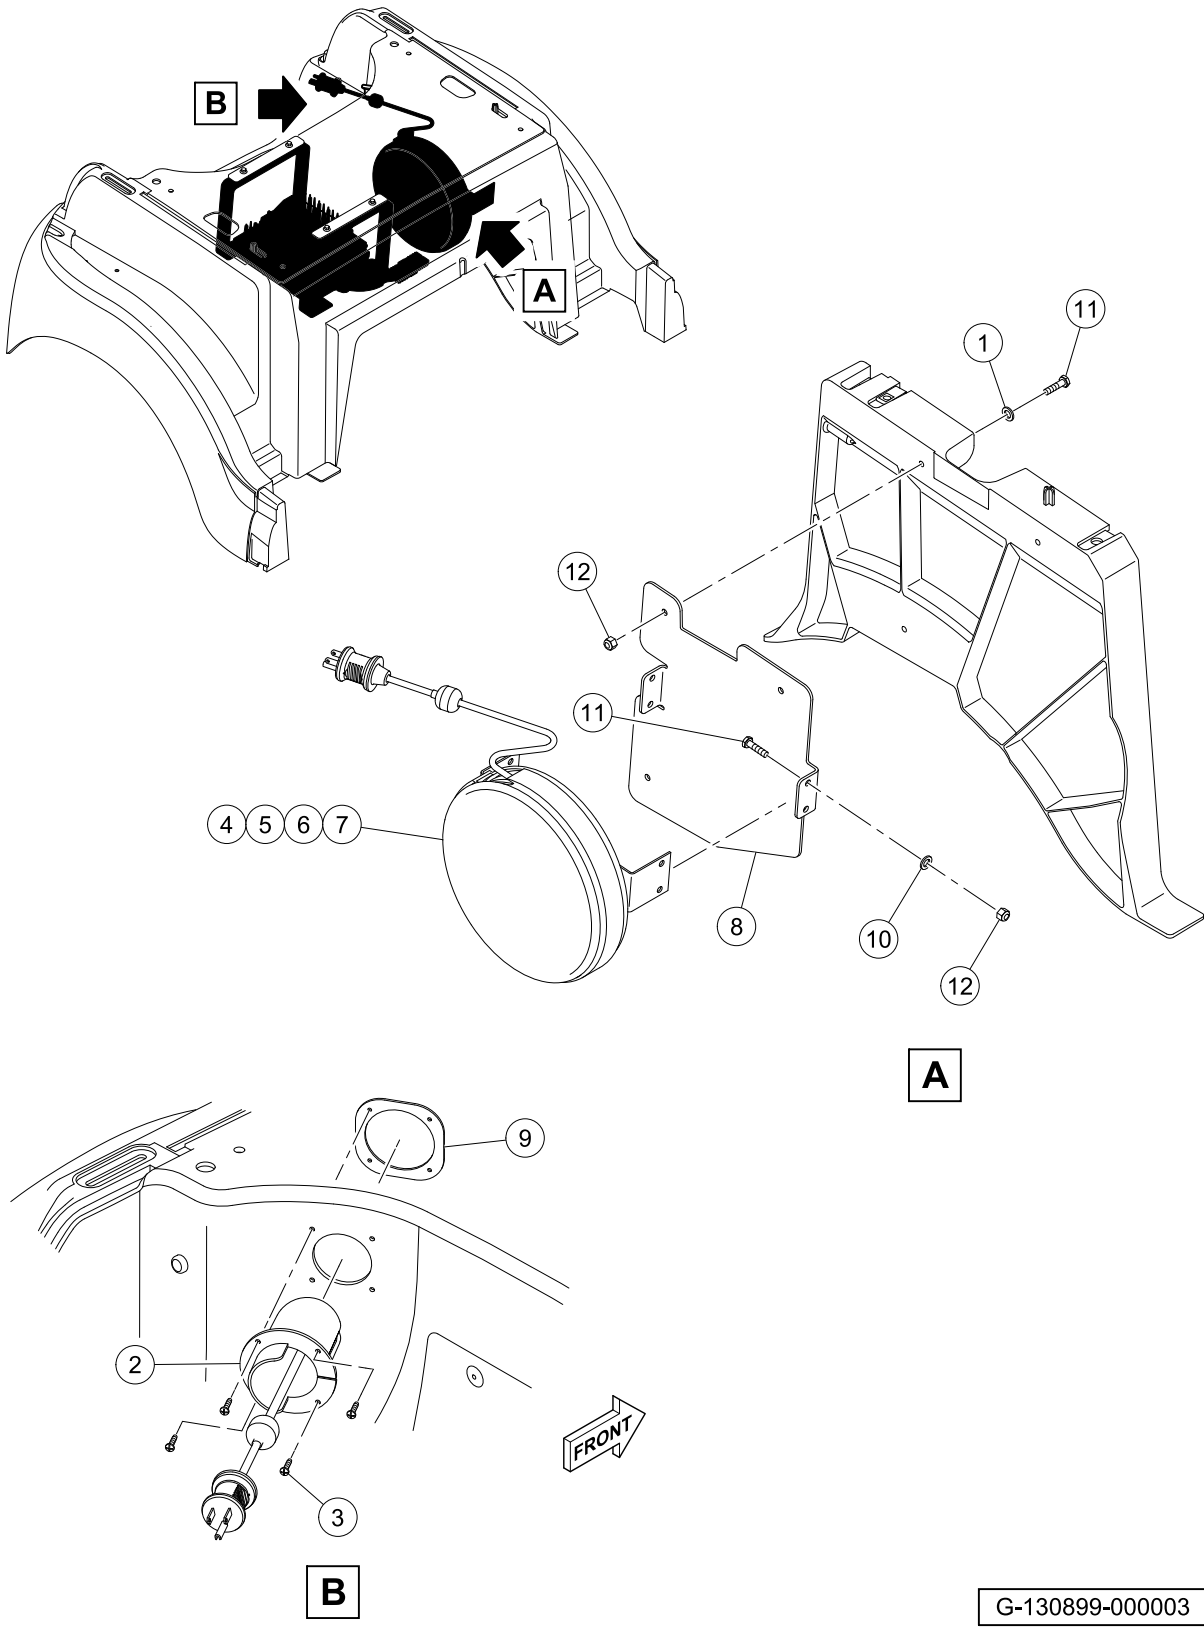

11

E

G-130899-000003

BATTERY CHARGER CORD REELS – ONBOARD

ITEM	PART NO.	DESCRIPTION	QTY
		1 2 3 4	
1	1014306	Washer, 1/4" Type B Flat	3
2	1016673	Housing, Cord Reel	1
3	101832001	Screw, #7-19 X 0.625 Phillips Pan-Head Tap	4
4	103872701	Cord Reel, Hf Charger	A/R
5	103872702	Cord Reel, Hf Chgr, Uk	A/R
6	103872703	Cord Reel, Hf Charger, Eu	A/R
7	103872704	Cord Reel, Hf Charger, Aus	A/R
8	105299101	Plate, Cord Reel, Mtg, Unbody	1
9	105299601	Plate, Backing, Charge Port	1
10	332	Washer, 1/4 Type A Narrow Flat	4
11	7847	Screw, 1/4-20 X 0.75 Hex-Head Cap	7
12	8233	Locknut, 1/4-20, Nylon Insert	7

11

E