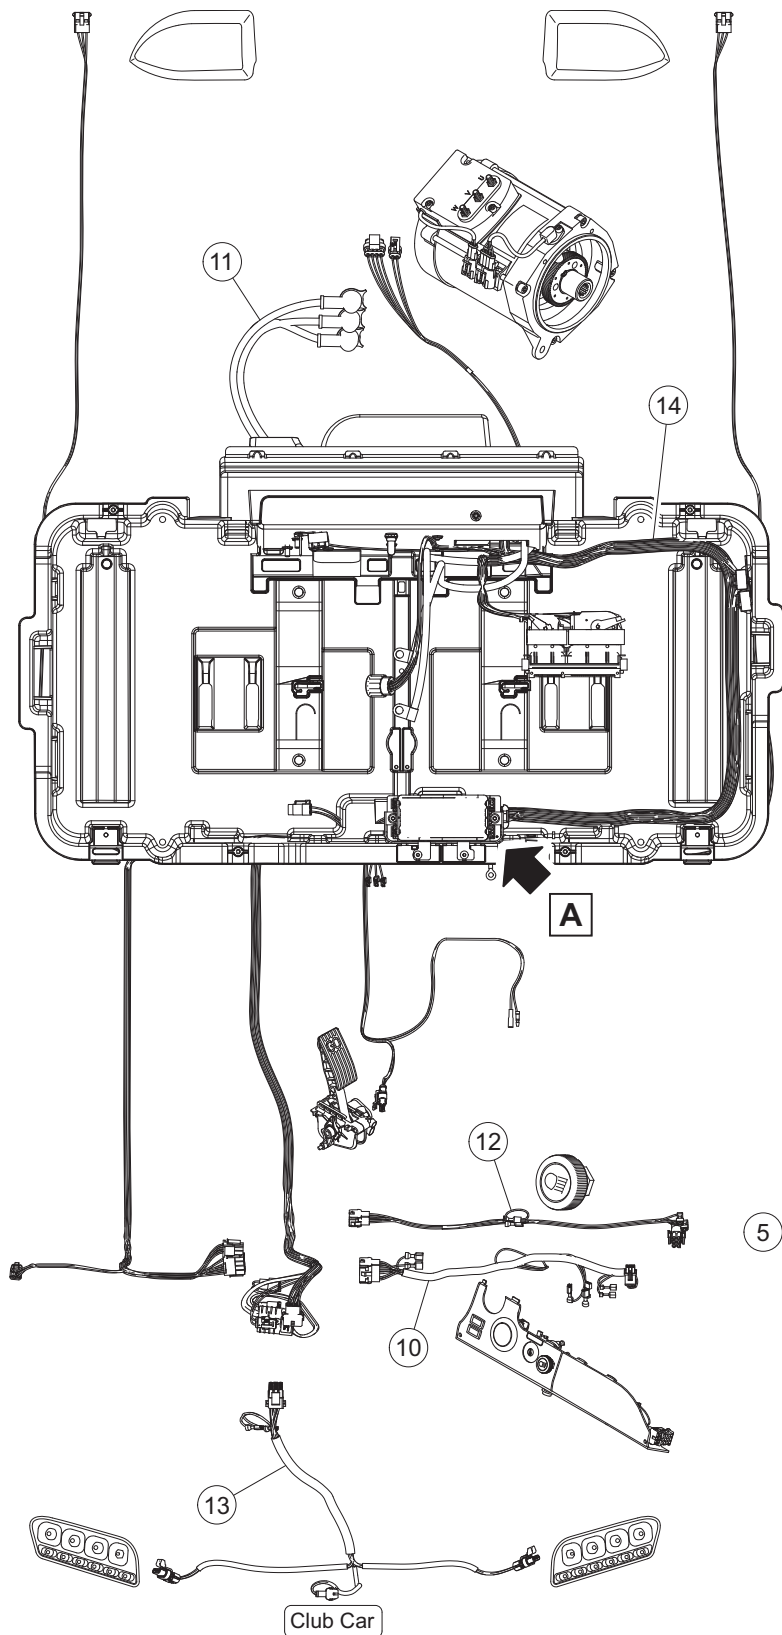

8

E

G-131099-000013

WIRING HARNESSES AND PDM

ITEM	PART NO.	DESCRIPTION	QTY
		1 2 3 4	
1	102296920	Screw, M6, Torx Button Head, Sems	2
2	47605992001	Base, PDM, 84 Way (includes items 3 through 7)	1
3	105114804	Fuse, Mini, Atm, 5 Amp	1
4	105114807	Fuse, Mini, Atm, 15 Amp	1
5	47616158001	Diode, 1.0a, Atm	2
6	47618753001	Diode, 3.0a, Atm	1
7	47619337001	Diode, Key, PDM	3
8	47605993001	Asm, PDM Cover	1
9	47614268001	Bracket, Fuse Block	1
10	47614743001	Harness, Ip, Lio, Prec, El	1
11	47614744001	Harness, Motor, Ac, Lio	1
12	47614807001	Harness, Lgt, Cntrl, Lio, Prec	1
13	47660254001	Harness, Lighting, Li-Ion	1
14	47675944001	Harness, Main, Li, Ac	1
		Note: Item 2 is part of the main harness assembly and is not procurable.	

8

E