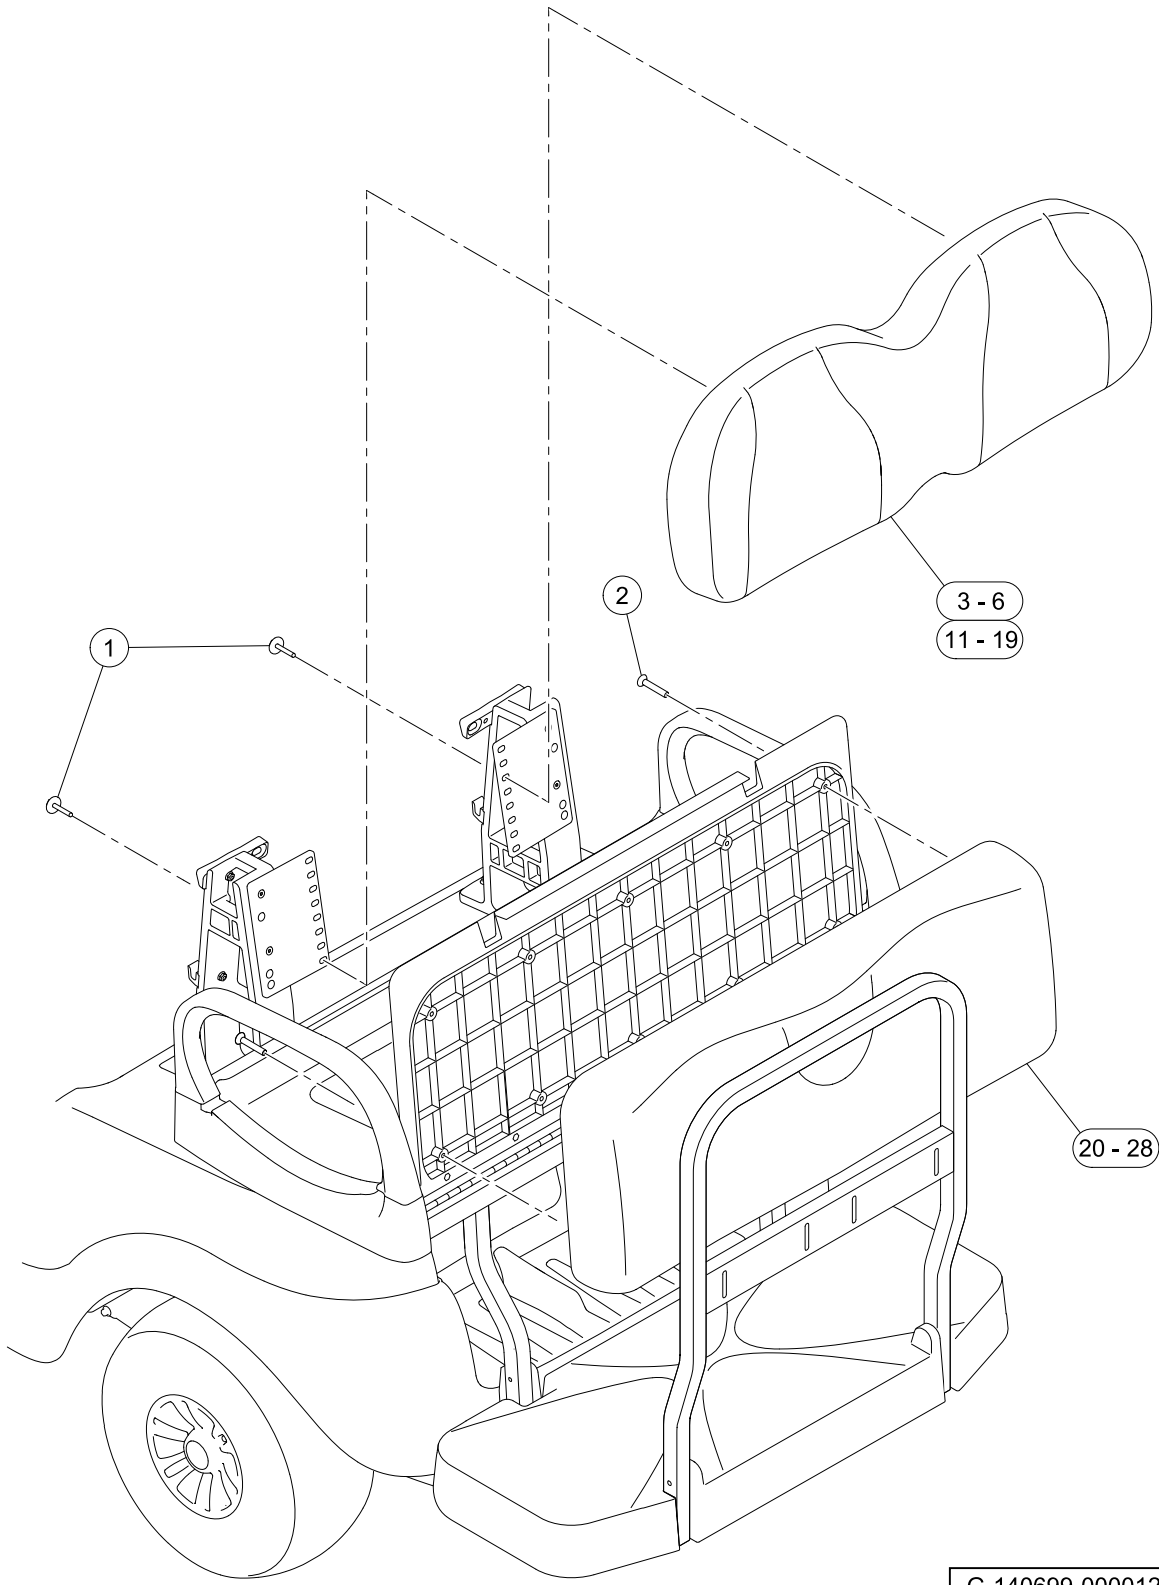

1

E

G-140699-000012

REAR-FACING SEAT

ITEM	PART NO.	DESCRIPTION	QTY
		1 2 3 4	
1	47563306001	Screw, M6x1.0x30, Sems, Lp	4
2	47563307001	Screw, Flthd, 1/4-20x1.50, Ss	10
3	47564886021	Asm, Seat Back, Rear, Beige, Service Replacement	1
4	47564886022	Asm, Seat Back, Rear, White, Service Replacement	1
5	47564886024	Asm, Seat Back, Rear, Gray, Service Replacement	1
6	47564886025	Asm, Seat Back, Rear, Black, Service Replacement	1
7	47564887021	Asm, Seat Bottom, Rear, Beige, Service Replacement	1
8	47564887022	Asm, Seat Bottom, Rear, White, Service Replacement	1
9	47564887024	Asm, Seat Bottom, Rear, Gray, Service Replacement	1
10	47564887025	Asm, Seat Bottom, Rear, Black, Service Replacement	1
11	47564888021	Asm, Seat Back, Rear, Lt. Beige, Service Replacement	1
12	47564888022	Asm, Seat Back, Rear, Camello, Service Replacement	1
13	47564888023	Asm, Seat Back, Rear, Off-White, Service Replacement	1
14	47564888024	Asm, Seat Back, Rear, Camello/Lt. Beige, Service Replacement	1
15	47564888025	Asm, Seat Back, Rear, Camello/Off-White, Service Replacement	1
16	47564888026	Asm, Seat Back, Rear, Lt. Beige/Off-White, Service Replacement	1
17	47564888027	Asm, Seat Back, Rear, Black, Service Replacement	1
18	47564888028	Asm, Seat Back, Rear, Black/Gray, Service Replacement	1
19	47564888029	Asm,bk,rr,gray,srv,prem	1
20	47564889021	Asm, Seat Bottom, Rear, Lt. Beige, Service Replacement	1
21	47564889022	Asm, Seat Bottom, Rear, Camello, Service Replacement	1
22	47564889023	Asm, Seat Bottom, Rear, Off-White, Service Replacement	1
23	47564889024	Asm, Seat Bottom, Rear, Camello/Lt. Beige, Service Replacement	1
24	47564889025	Asm, Seat Bottom, Rear, Camello/Off-White, Service Replacement	1
25	47564889026	Asm, Seat Bottom, Rear, Lt. Beige/Off-White, Service Replacement	1
26	47564889027	Asm, Seat Bottom, Rear, Black, Service Replacement	1
27	47564889028	Asm, Seat Bottom, Rear, Black/Gray, Service Replacement	1
28	47564889029	Asm,btm,rr,gray,srv,prem	1
		Note: For current or additional color options, contact your local Club Car dealer or distributor.	

1

E