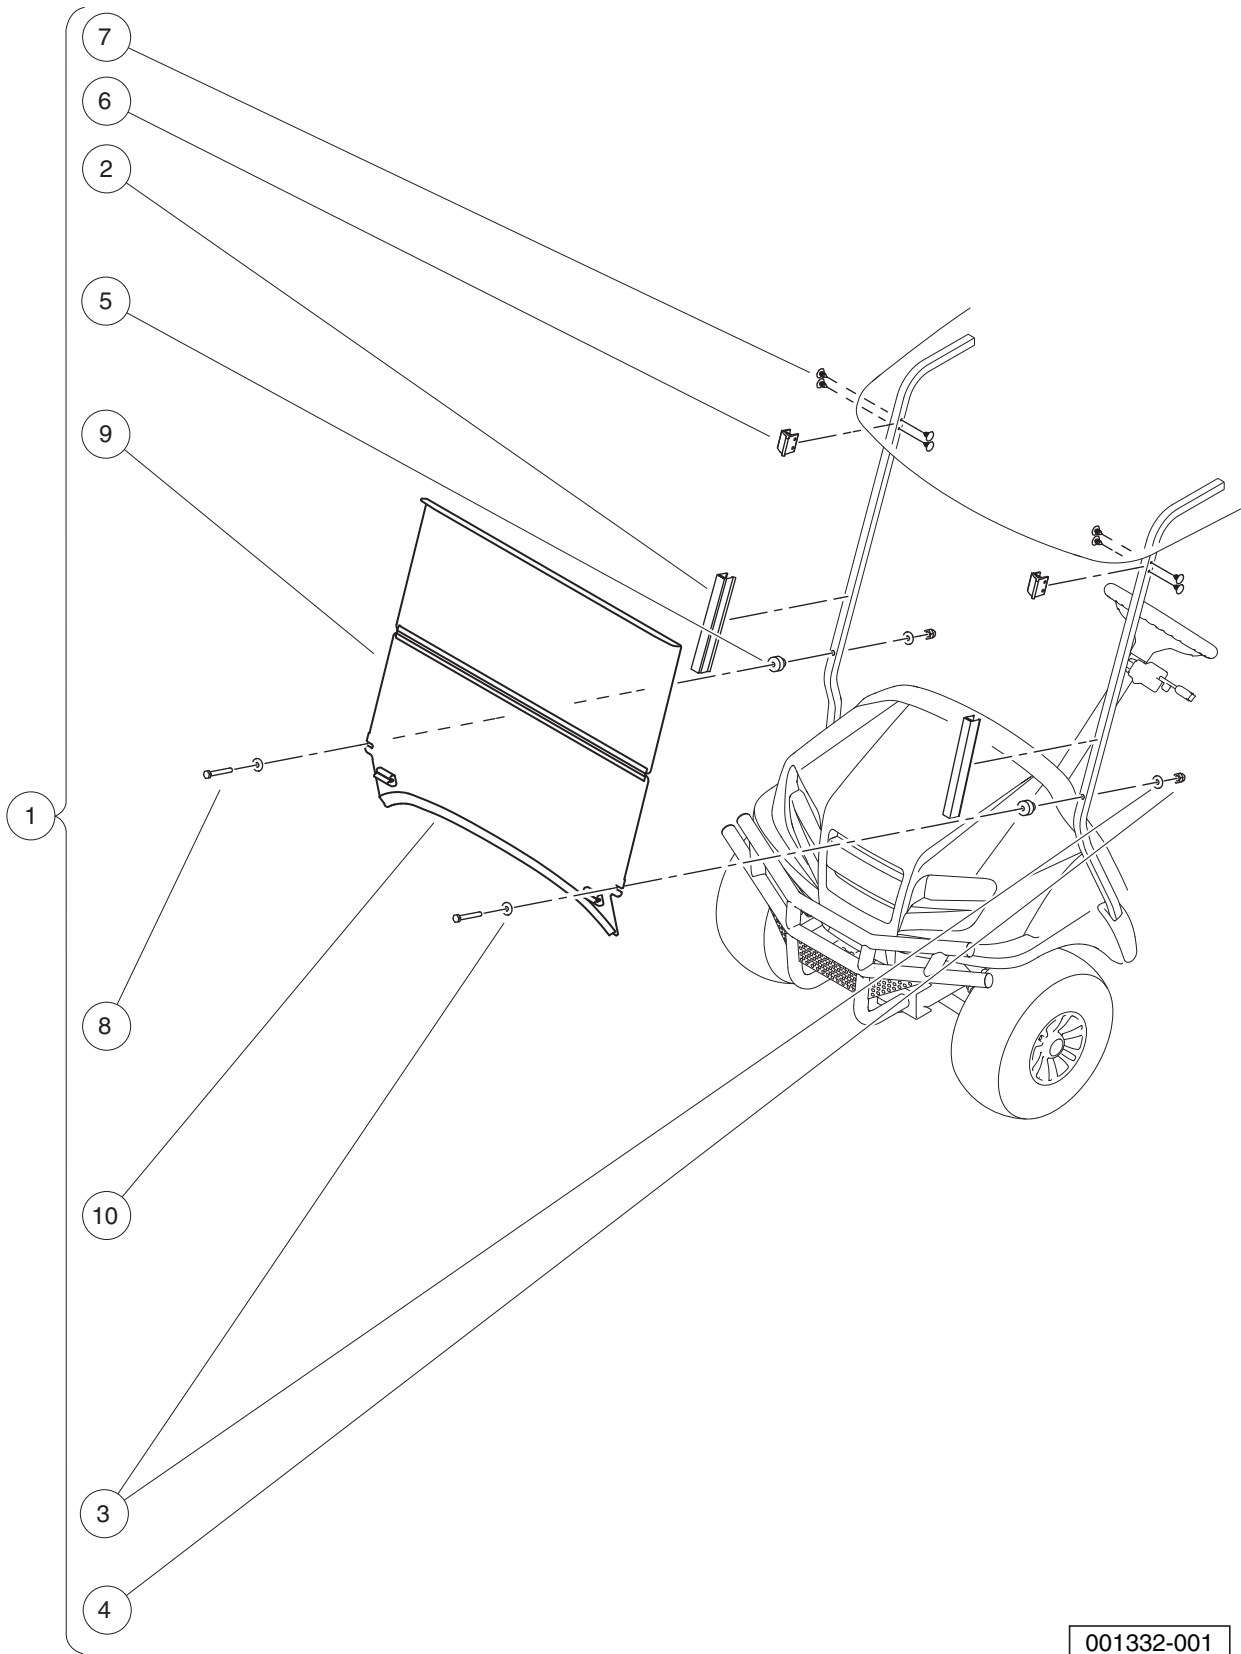

1

E

001332-001

HINGED WINDSHIELD, CLEAR

ITEM	PART NO.	DESCRIPTION	QTY
		1 2 3 4	
1	47576798001	Kit, Std Hinged W/s, Csmr (includes items 2 through 9)	1
2	102163001	Windshield Channel	2
3	102296301	Washer, M6x18x1.6 Flat	4
4	102582401	Cap Nut M6, Sp	2
5	102947601	Grommet, Windshield	2
6	103677101	W/s, Rubber, Clip Retainer	2
7	103754901	Fastener, Barrel - .610 X .25	8
8	105289701	M6x1.0x48 Hex Hd Bolt-blk	2
9	47576797001	Asm Hinged/windshield Consumer (includes item 10)	1
10	47576796001	Bulb Seal, Windshield	1

1

E