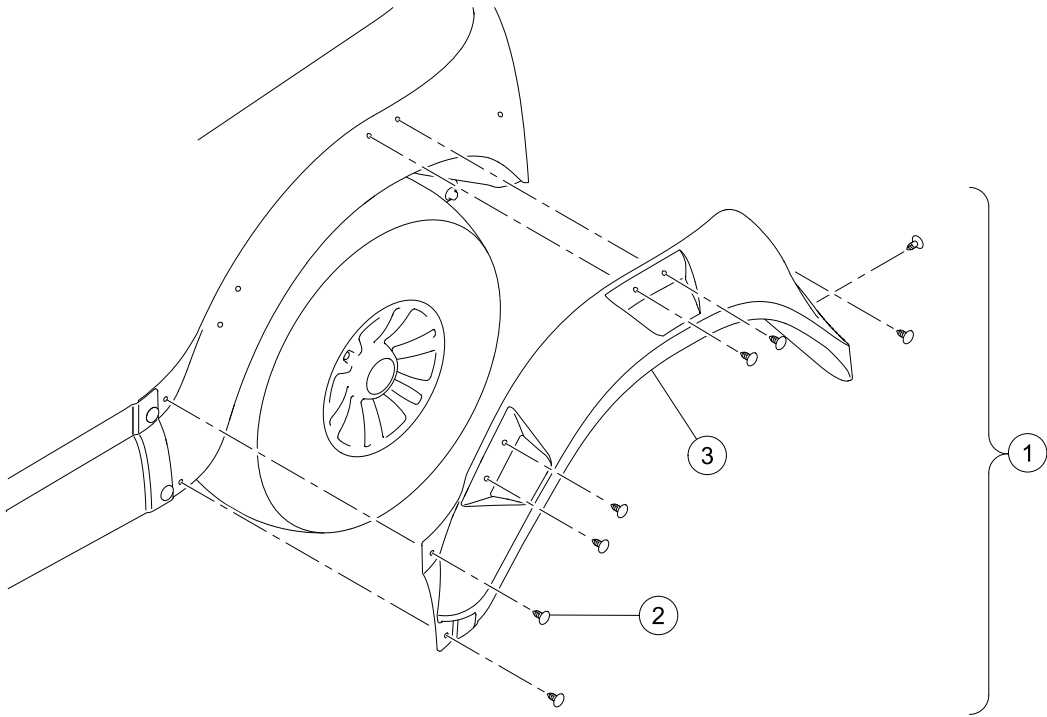

1

E

G-140699-000005

REAR FENDERS

ITEM	PART NO.	DESCRIPTION	QTY
		1 2 3 4	
1	47554725001	Kit, Fenders, Rear, CSMR (includes items 2 through 4)	1
2	1010434	Barrel - Plastic	16
3	47555159001	Fender, Rear, Csmr, Driver-side	1
4	47555159002	Fender, Rear, Csmr, Passenger-side	1

1

E