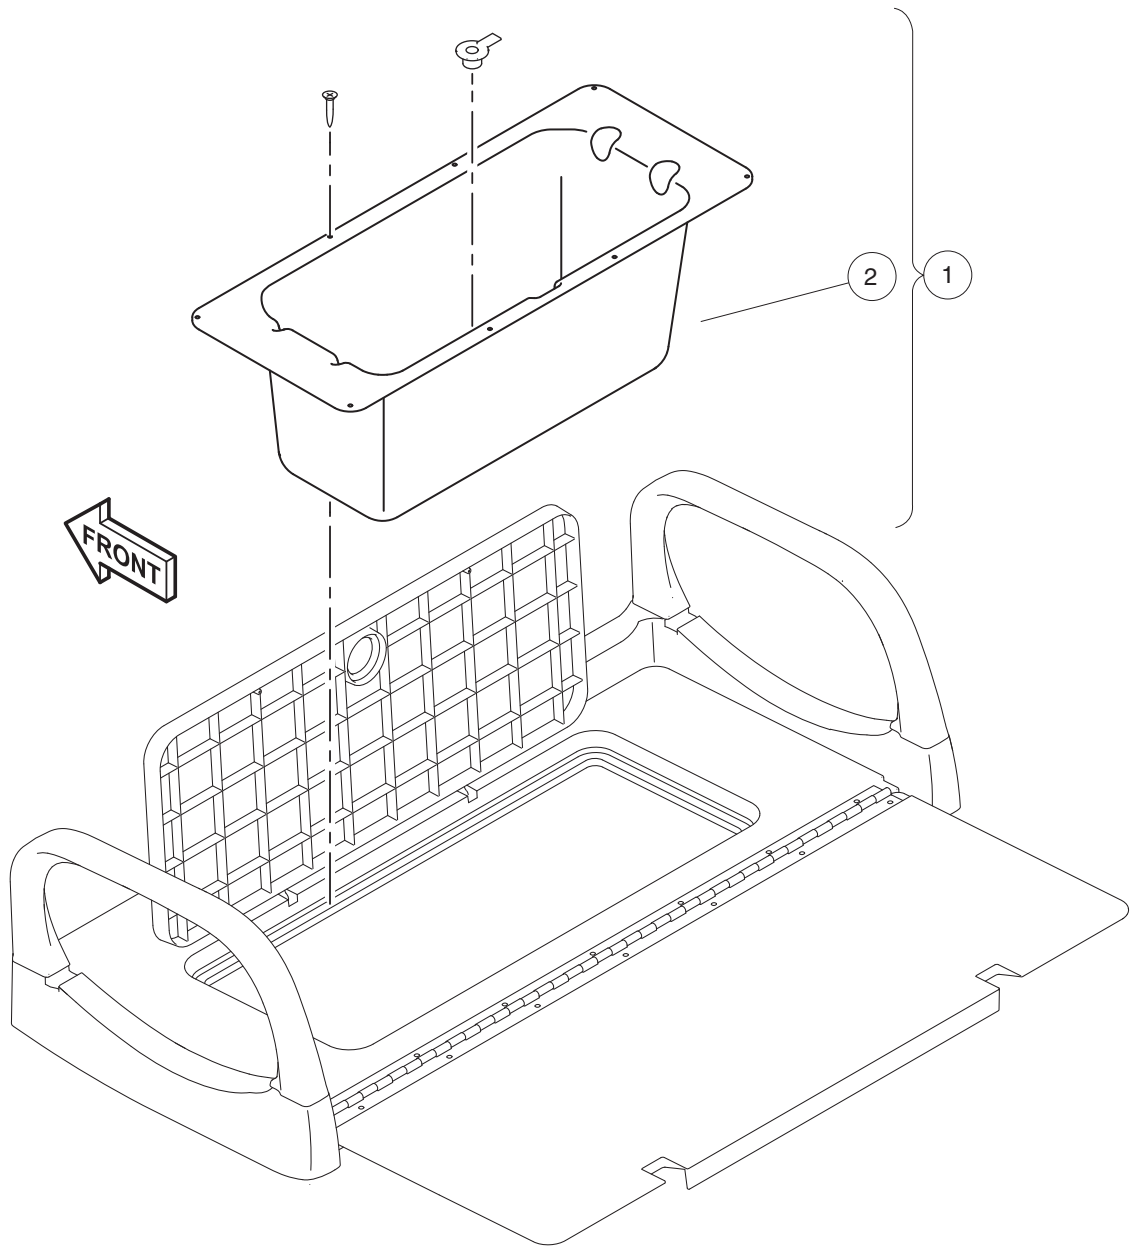

# BEVERAGE HOLDER

ITEM	PART NO.	DESCRIPTION	QTY
		<b>1 2 3 4</b>	
1	47579985001	Kit, Holder, Beverage, Mx5 (includes item 2) .....	1
2	47582270001	Assy, Holder, Beverage, Mx5 .....	2

**1**

**E**

**1**

**E**