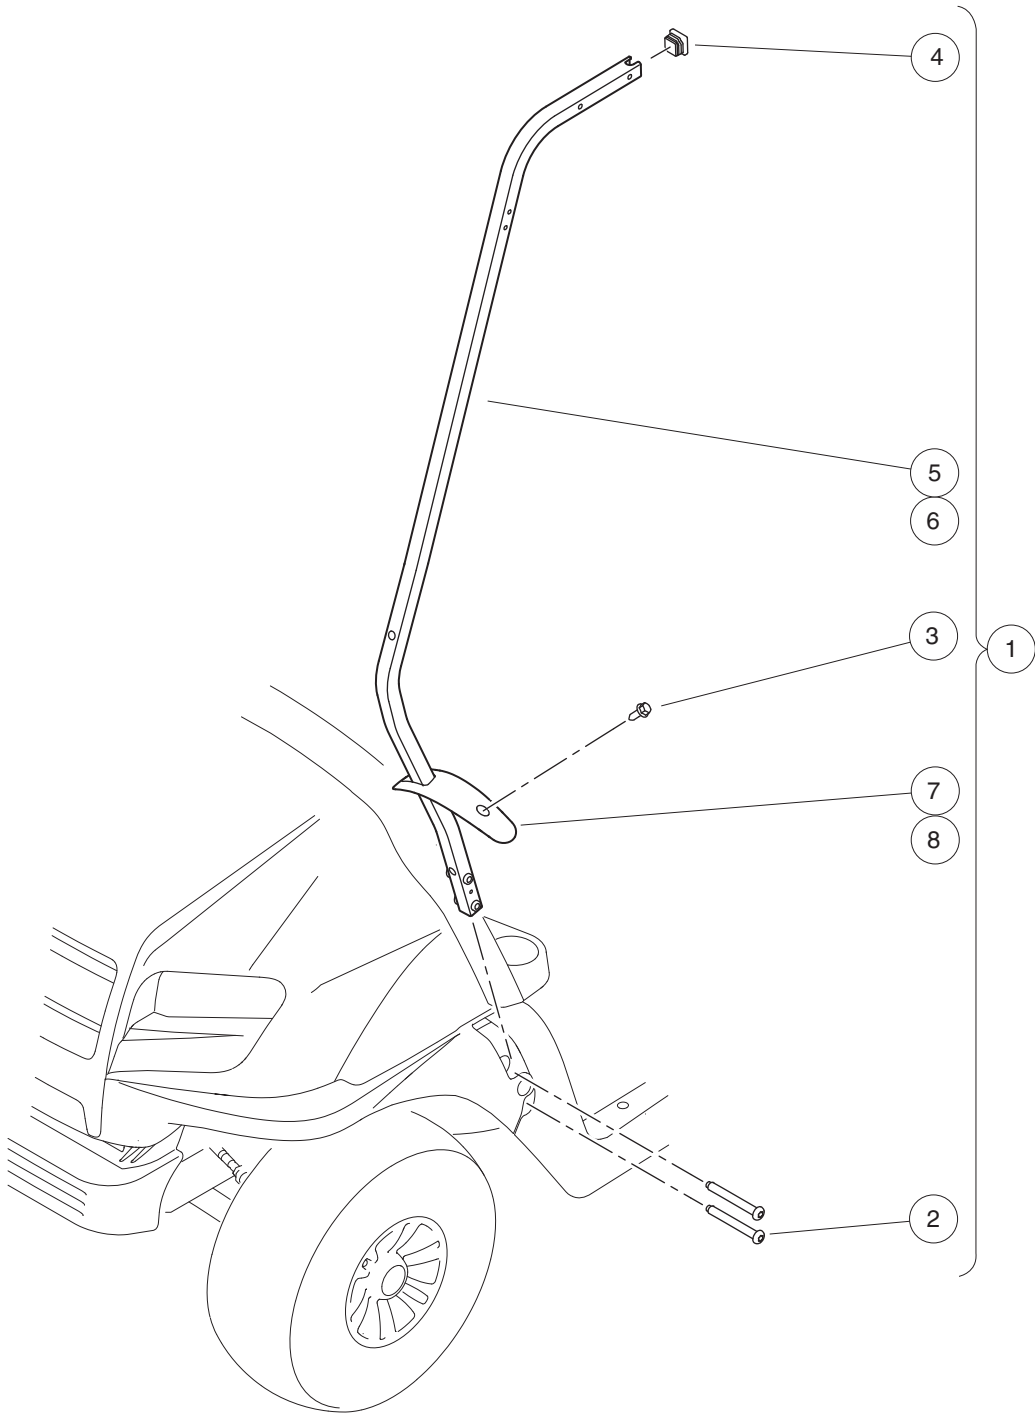

1

E

001397-002

FRONT STRUT KIT, FOUR-PASSENGER CANOPY

ITEM	PART NO.	DESCRIPTION	QTY
		1 2 3 4	
1	47592812003	Kit, Front Struts, Onward (includes items 2 through 8)	1
2	102299065	M8-1.25 X 65 Tx Bttn Hd Bolt	4
3	102544201	Screw, M6 Hex	2
4	102581201	Plug, Square - 25.4 mm	2
5	103750001	Strut, Canopy Front, Passenger-side	1
6	103750101	Strut, Canopy Front, Driver-side	1
7	47631793001	Cover, Canopy Support, LH	1
8	47631793002	Cover, Canopy Support, RH	1

1

E