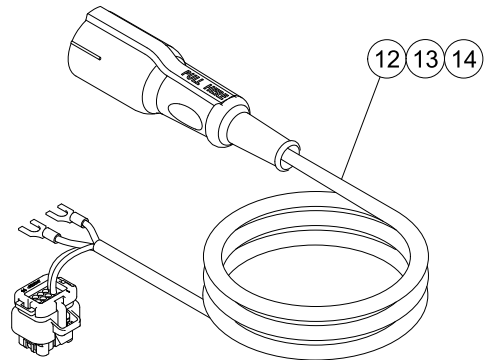

11

E

G-130899-000013

CORDS – BATTERY CHARGER, HIGH-FREQUENCY

ITEM	PART NO.	DESCRIPTION	QTY
		1 2 3 4	
1	105068201	Cord, AC, lec320, 6ft (1.83 m), China	A/R
2	105068202	Cord, AC, lec320, 9ft (2.74 m), China	A/R
3	47606837001	Cord, Ac, lec320, 9Us'	A/R
4	47606837002	Cord, Ac, lec320, 6Us'	A/R
5	47612314001	Cord, Ac, lec320, 6,Eu'	A/R
6	47612314002	Cord, Ac, lec320, 9,Eu'	A/R
7	47612315002	Cord, Ac, lec320, 9,Gb'	A/R
8	47612316001	Cord, Ac, lec320, 6,Non-term'	A/R
9	47612316002	Cord, Ac, lec320, 9,Non-term'	A/R
10	47612317002	Cord, Ac, lec320, 9,Australi'	A/R
11	47612318002	Cord,ac, lec320, 9,Japan'	A/R
12	47617178001	Plug, Cord, Dc Lester, 9'	A/R
13	47617178002	Plug, Cord, Dc Lester, 12'	A/R
14	47617178003	Plug, Cord, Dc Lester, 20'	A/R

11

E