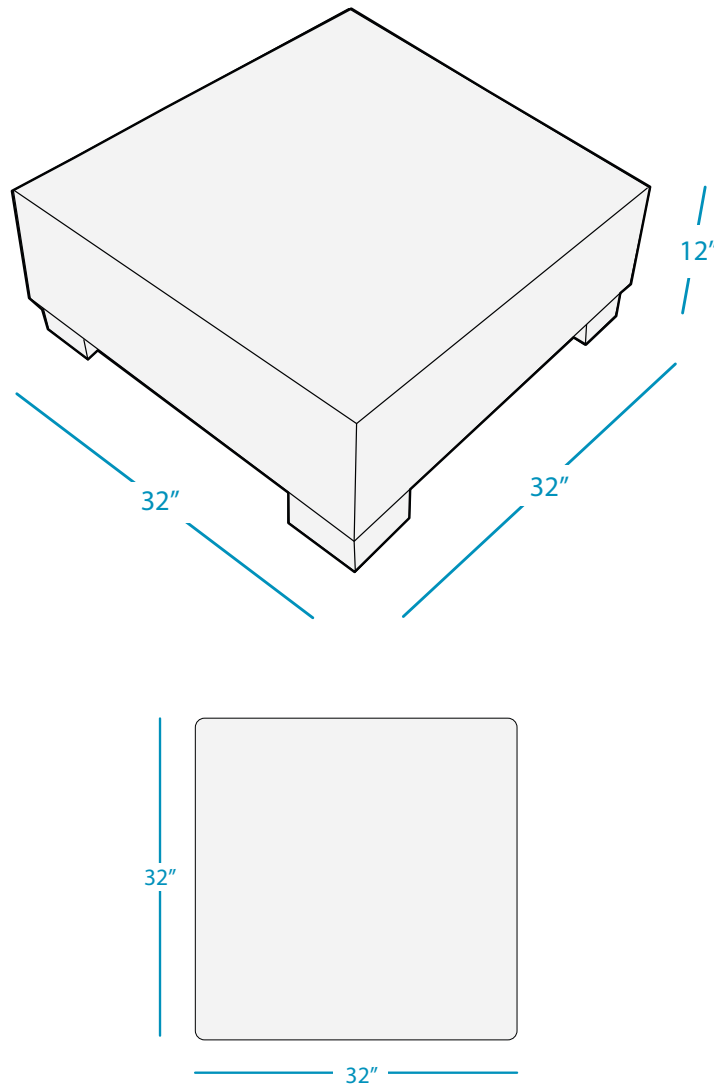

SIGNATURE

SECTIONAL ENDCAP

SPECIFICATIONS

DESIGNED FOR USE IN UP TO 10" OF WATER
WEIGHT EMPTY: 35 LBS | WEIGHT FULL: 333 LBS

FEATURES

- Designed for up to 10 inches of water
- Perfect for residential or commercial use
- Built to withstand the sun, weather, and chemicals of any pool or outdoor environment
- Compatible with all pool types, including vinyl
- Crafted of a high-quality, UV16 rated resin, color stabilized for up to 16,000 hours of direct sunlight
- Easy application via threaded plug system