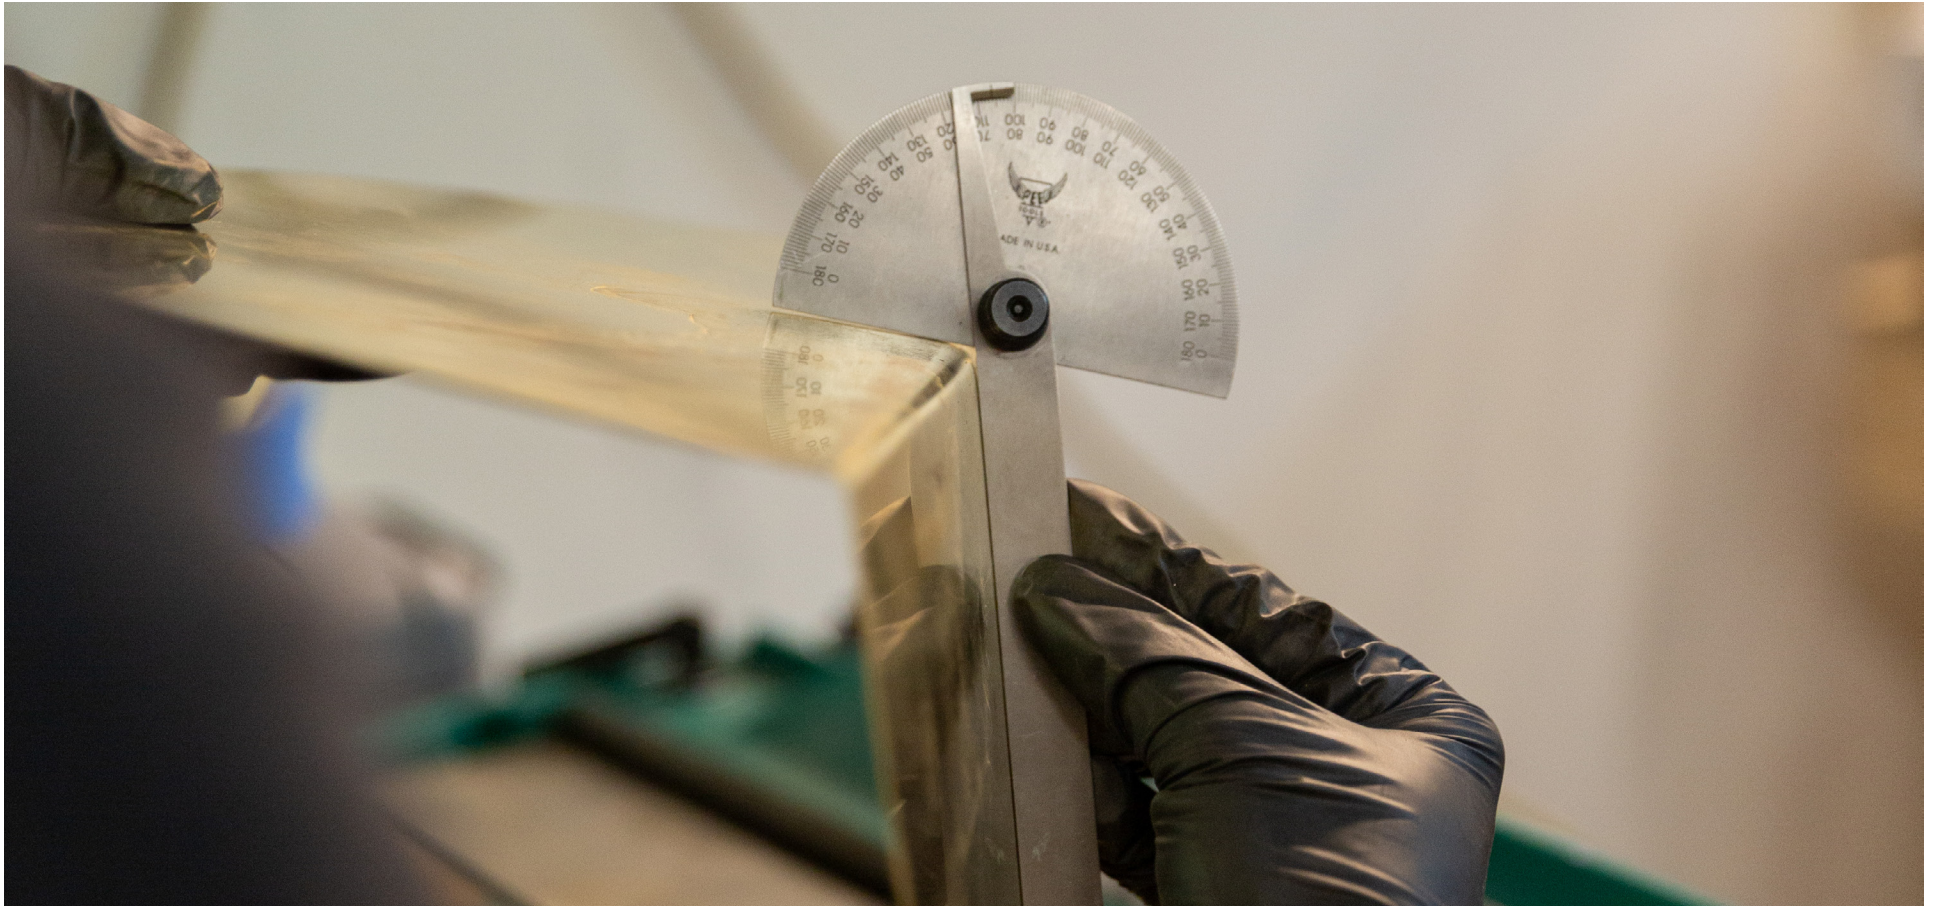

CIRCLE & LINE
AUTUMN/WINTER 2022

ABOUT

Circle & Line is a woman-owned design and fabrication studio located in Austin, Texas. We produce distinctive wall hangings and mobiles. Each piece is crafted by hand in our studio to ensure a product that is made to last. We've built strong relationships with local suppliers to responsibly source quality materials. Our small, dedicated team is passionate about making things that add beauty and meaning to everyday life.

THE QUARRY COLLECTION

The Quarry Wall Hangings were inspired by the smooth, worn edges of river rocks. Each piece is heat-formed and shaped by hand to add dimension to the organic shapes.

Clast Wall Hanging
Black Patina

Rill Wall Hanging
Black Patina

From Left to Right:

Quarry Wall Hanging
Black Patina

Element Wall Hanging
Black Patina

Mineral Wall Hanging
Black Patina

THE RIPPLE

The Ripple Wall Hangings are hand-formed, creating a soft, undulating, three-dimensional form that feels as if it were floating off the wall. The set should be hung intuitively to fit the space and each other.