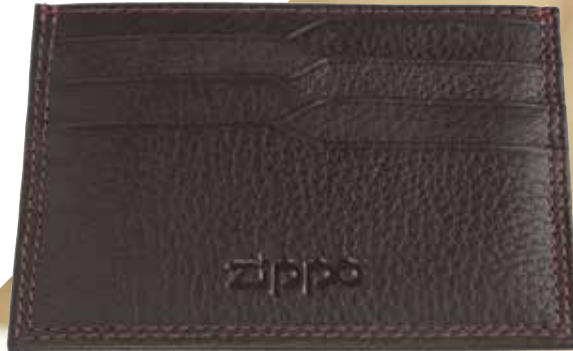

2006033

Dimensions: 10.2 x 7.8 x 0.8 cm

Color: Brown

8 card cases, 1 slide pocket

Reverse

Front

Tri-Fold Wallet

LEATHER