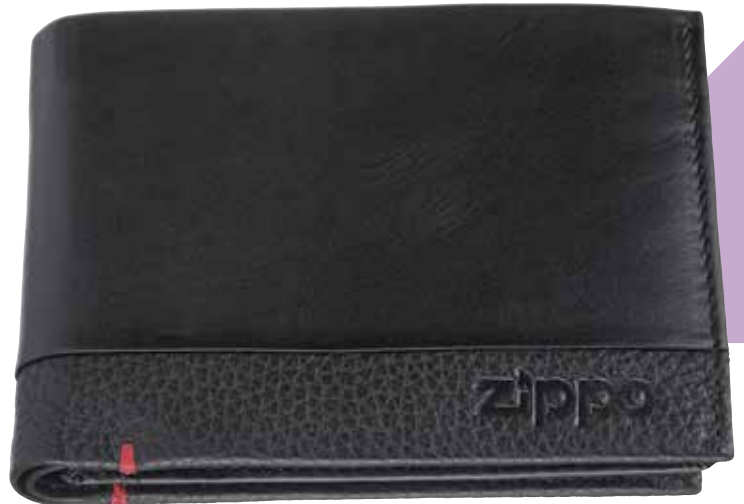

Front

Money Clip Wallet

2

2006025

Dimensions: 11 x 8.2 x 1 cm

Color: Black

1 bill compartment, 4 card cases,

2 slide pockets, 1 ID window