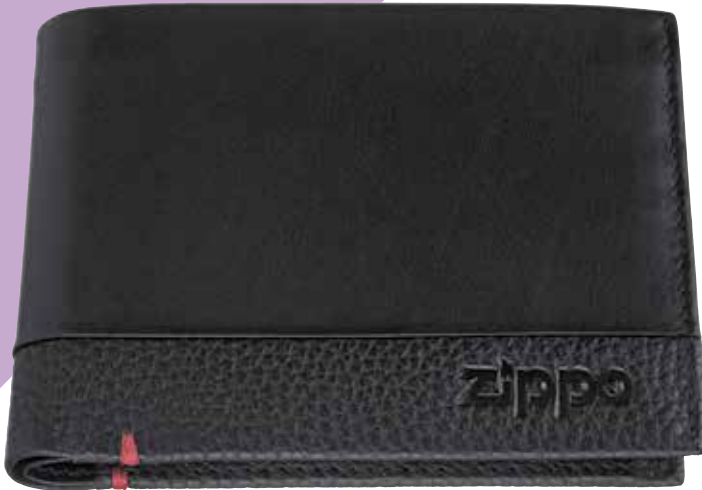

Open

Credit Card Wallet

2007143

Dimensions: 11 x 7 x 1,6 cm
Color: Bluw/brown
4 card cases, 3 slide pocket

Open

Front

Nappa Range

Front