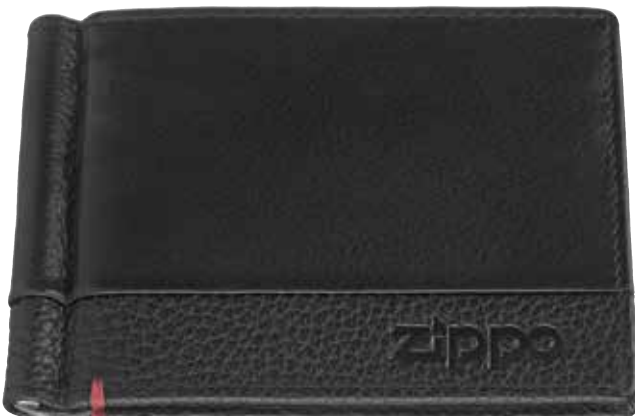

Open

Front

Money Clip Wallet

2

2006025

Dimensions: 11 x 8.2 x 1 cm

Color: Black

1 bill compartment, 4 card cases,

2 slide pockets, 1 ID window

Front

Open

Front

Tri-Fold Wallet

2006023

Dimensions: 11.5 x 9.5 x 2 cm

Color: Black