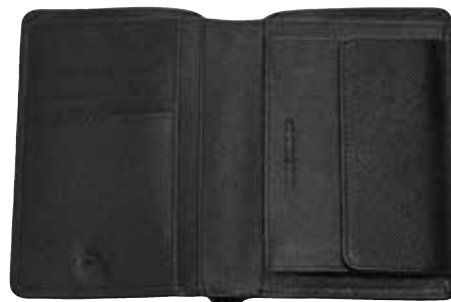

Open

Credit Card Wallet

2007085

Dimensions: 10.5 x 9 x 2 cm
Color: Black
1 bill compartment, 2 slide pockets,
6 card cases

Front

Open

Top-Fold Wallet

2007080

Dimensions: 11.5 x 9.3 x 2.5 cm
Color: Black
2 bill compartments, 3 slide pockets,
7 card cases, 1 coin case, 1 ID window

Front

Open

Front

Vertical Wallet

2007072

Dimensions: 10 x 13.4 x 2.5 cm

Color: Black

2 bill compartments, 5 slide pockets,

4 card cases, 1 coin case

Open

Money Clip Wallet

2007079

Dimensions: 10 x 7 x 1.5 cm

Color: Black

3 card cases, 1 money clip