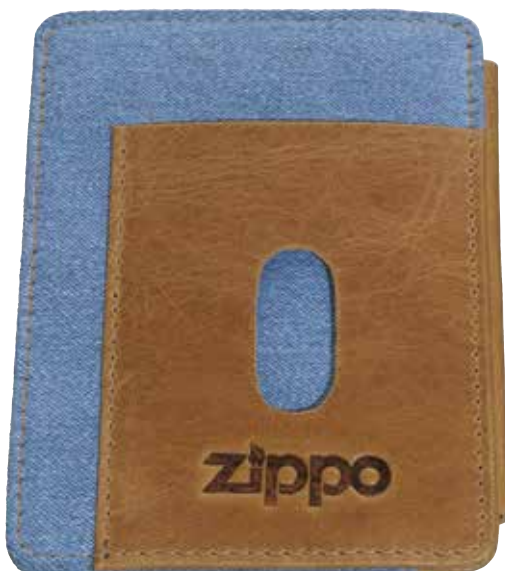

Credit Card Wallet

2007140

Dimensions: 11,4 x 9,5 x 1,9 cm
Color: Blue/brown
1 bill compartment, 6 card cases,
2 slide pockets, 1 coin case

Front

Open

Front

Credit Card Holder

2007146