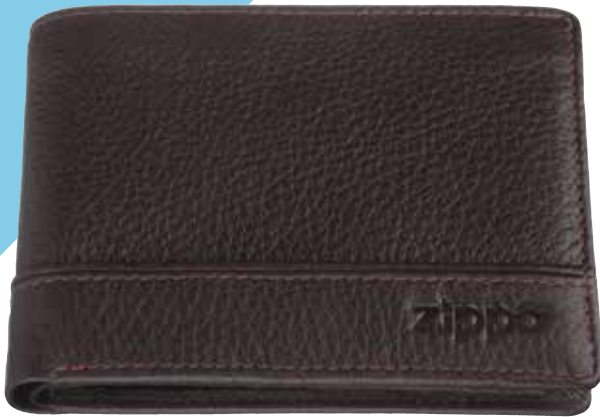

2

Tri-Fold Wallet

2006053

Dimensions: 11.2 x 8.2 x 2 cm
Color: Brown
2 bill compartment, 7 card cases,
2 slide pockets, 2 ID windows

Front