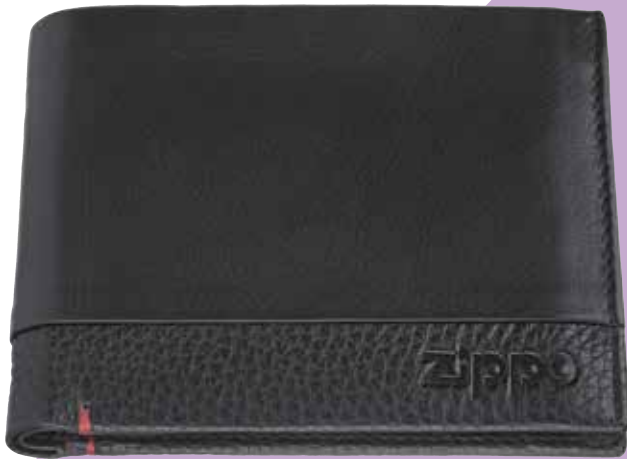

Open

Front

Money Clip Wallet

2

2006025

Dimensions: 11 x 8.2 x 1 cm

Color: Black

1 bill compartment, 4 card cases,

2 slide pockets, 1 ID window

Front

Open

Front

Tri-Fold Wallet

2006023

Dimensions: 11.5 x 9.5 x 2 cm

Color: Black