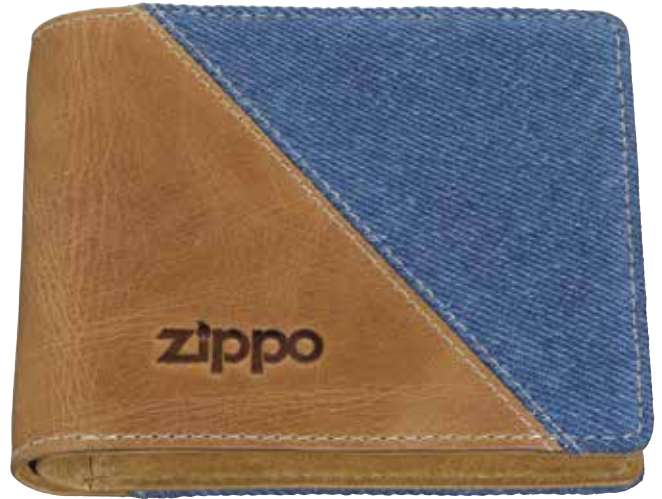

Credit Card Wallet

2007138

Dimensions: 11,4 x 9,5 x 1,9 cm
Color: Blue/brown
1 bill compartment, 6 card cases,
2 slide pocket

Front

Credit Card Wallet

2007142

Dimensions: 10,3 x 8,6 x 1,9 cm
Color: Blue/brown
6 card cases, 2 slide pocket

Credit Card Wallet

2007143

Dimensions: 11 x 7 x 1,6 cm
Color: Bluw/brown
4 card cases, 3 slide pocket