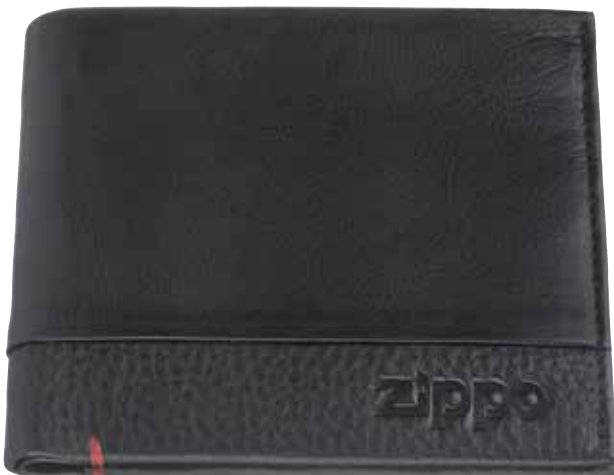

Front

Credit Card Wallet

2006022

Dimensions: 10.5 x 9 x 1.5 cm

Color: Black

2 bill compartment, 8 card cases,

2 slide pockets