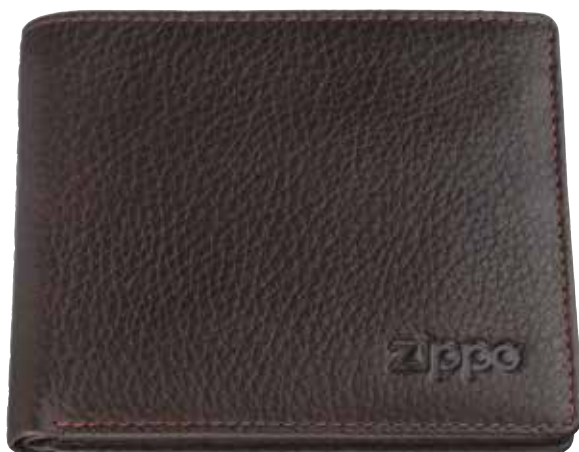

Front

Credit Card Wallet

2006031

Dimensions: 10.8 x 8.6 x 2.5 cm

Color: Brown

1 bill compartment, 6 card cases,

2 slide pockets

2