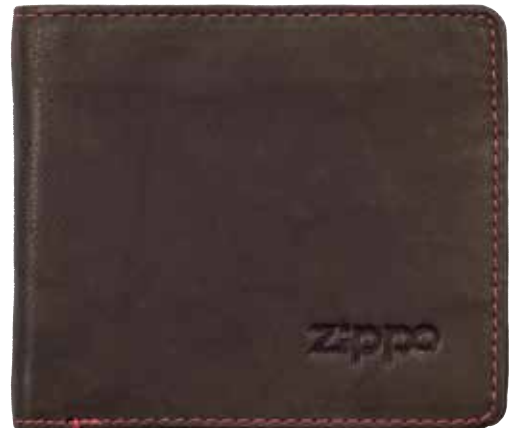

Brown & Mocha Range

Bi-Fold Wallet 1

Dimensions: 11 x 10.3 x 1.2 cm
1 bill compartment, 5 card cases,
2 slide pockets, 1 ID window

2005116
Mocha

2005117
Brown

Front

Leather & Canvas Wallet 1

2005120
Dimensions: 11 x 10.3 x 1.5 cm
Color: Brown
Material: Canvas & Leather
1 bill compartment, 7 card cases,
1 coin pocket, 1 ID window