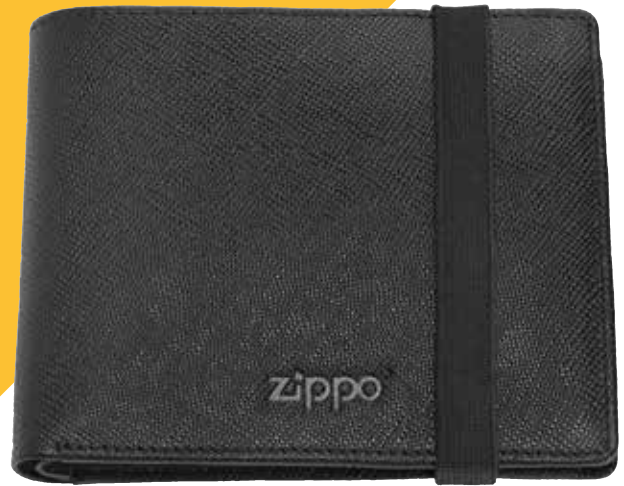

Open

Front

Reverse

Front

Tri-Fold Flip Wallet

2007084

Dimensions: 8.5 x 9.5 x 3 cm

Color: Black

2 bill compartments, 3 card cases,
1 slide pocket, 1 coin case,
1 ID window

Reverse

Open

Top-Fold Strap Wallet

2007076

Dimensions: 12 x 10 x 2.5 cm

Color: Black

2 bill compartments, 3 slide pockets,
8 card cases, 1 coin case, 1 ID window

Open

Front

Front

Zipper Wallet

2007077

Dimensions: 11 x 9 x 2 cm

Color: Black

2 bill compartments, 3 slide pockets,
4 card cases, 1 coin case