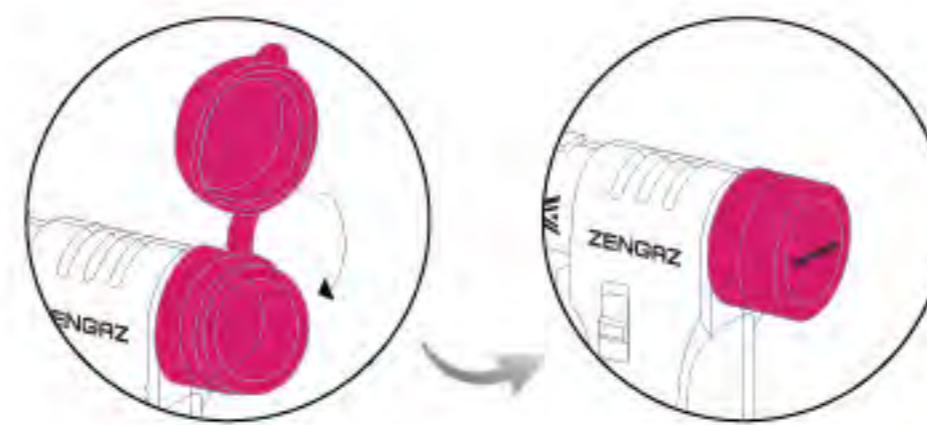

HEATS AT
1300°C

FREE
SILICON
CONTAINER
INCLUDED

ZT-69 GIGA TORCH JET PLUS

Convenient to use with its mini gun-like shape and ignition button at the front. Two powerful flame (soft and jet flame), flame-lock switch and can be customized to include a silicon container at the back.

Size: 123 x 105 x 31mm

97369 EU

Assorted colors + canister

Packaging: Box

ZT-69 - Giga Torch Jet PLUS

Article nr.	Box	Barcode Product	Innerbox	Barcode Innerbox	Export Carton	Barcode Exp. Cart.	Pallet
97369EU	1 pcs	4895151854543	8 pcs	4895151854550	48 pcs	4895151854567	- pcs