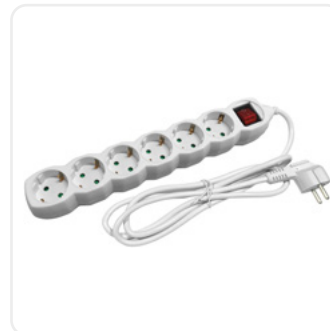

ESE1.5G6-5

5999097980348

	16A
	5m

Color

White

Socket Extension Cord 6 Sockets With Switch 1.5m

ESEG6-1.5-SW

5999097904023

	16A
	1.5m

Color

White

Socket Extension Cord 6 Sockets With Switch 1,5m 3G1.5

ESE1.5G6-1.5-SW

5999097978109

	16A
	1.5m

Color