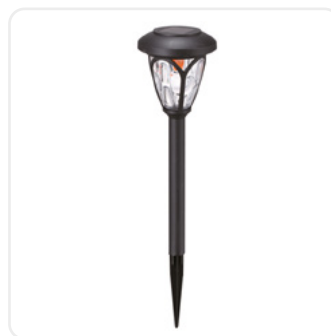

Garden Solar Lamp 40cm Plastic RGB 12/showbox

EGSL-P1LH40RGB-PDQ

5999097986265

Material	Plastic
Color	Black
Size	98x400mm
Packaging	12/b 24/c