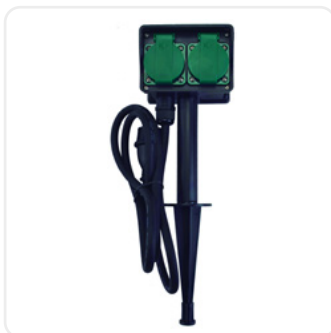

Socket Extension Cord 3 Sockets 0.5m IP44

ESE1.5G3-0.5-IP44 5999097987828

	16A
	0.5m

Color

Black

Socket Extension Cord 3 Sockets 3m IP44

ESE1.5G3-3-IP44 5999097990781

	16A
	3m

Color

Black

Garden Socket Extension Cord 2 Sockets 1.5m IP44

ESE1.5G2-1.5-IP44S 5999097987767

	16A
	1.5m

Color

Black

Garden Socket Extension Cord 2 Sockets 1.5m IP44 with Timer