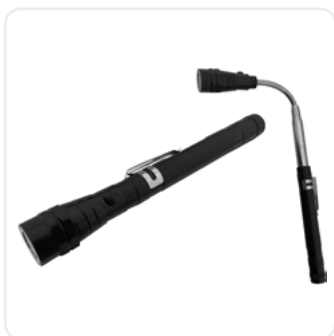

Flashlight Telescopic Neck 1W Alu

EFL-1W-FLEX-ALU 5999097978420

Material	Aluminium
Color	Black
Power source	4xLR44
Accessories	4xLR44