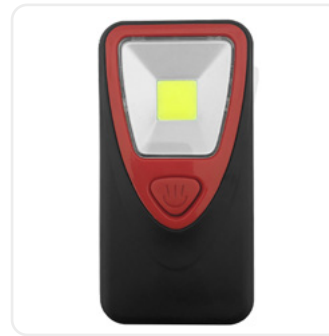

Emergency Light COB Rechargeable Solar

EWL-ELS-SOL-R 5999097977928

Material	Plastic
Color	Black/Orange
Power source	Li-ion

Pocket Worklight 3W COB

EWL-3W-COB-P 5999097978567

Material	Plastic
Color	Black/Red
Power source	3xAAA