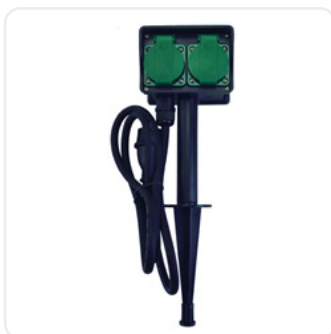

ESE1.5GT2-1.5-IP44S 5999097987804

	16A
	1.5m

Color

Black

Garden Socket Extension Cord 2 Sockets 5m IP44

ESE1.5G2-5-IP44S 5999097987781

	16A
	5m

Color

Black

Extension Cord IP44 5m

ESEC44G-5

5999097905365

	16A
1	
	3G1.5
	5m
	IP44

Color

Black

Extension Cord IP44 10m