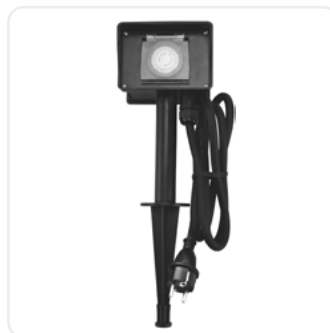

Garden Socket Extension Cord 2 Sockets 1.5m IP44 with Timer

ESE1.5GT2-1.5-IP44S 5999097987804