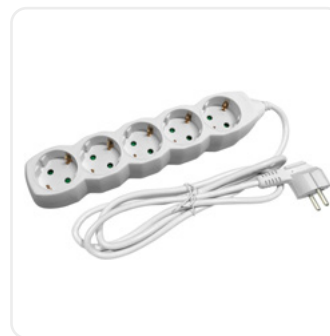

Socket Extension Cord 5 Sockets 1.5m

ESEG5-1.5 5999097903965

Color

White

Socket Extension Cord 5 Sockets 1.5m 3G1.5

ESE1.5G5-1.5 5999097904320

Color

White