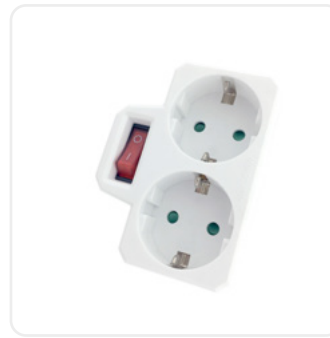

Power Adapter 2 Sockets (2 Earthed) with Switch

EPAG-2EE-SW 5999097904382

Socket type 2db Schuko (16A)