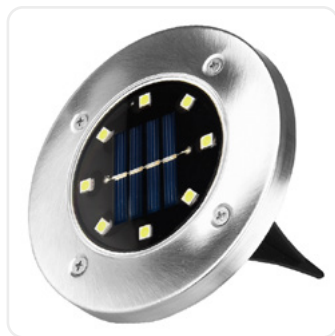

Garden Solar Lamp 10cm Stainless Steel floor lamp 4pcs/box

EGSL-P1LS50-B4

5999097986425

8 LED

IP44

Ni-MH 1.2V 200mAh

6

Material	Plastic
Color	Silver
Size	0x380mm
Packaging	4/b 72/c