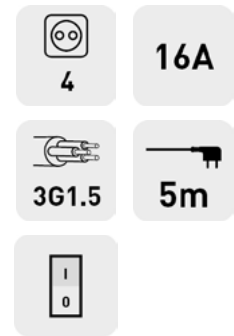

Socket Extension Cord 4 Sockets 2x16A 2x2.5A 1.5m 3G1.5

ESE1.5G2X2-1.5 5999097984421

Color

White

Socket Extension Cord With Switch 4 Sockets 2x16A 2x2.5A 1.5m 3G1.5

ESE1.5G2X2-1.5-SW 5999097984445

Color

White

Socket Extension Cord 4 Sockets With Switch 3m 3G1.5

ESE1.5G4-3-SW 5999097978024

Color

White

Socket Extension Cord 4 Sockets With Switch 5m 3G1.5

ESE1.5G4-5-SW 5999097984766

Color

White