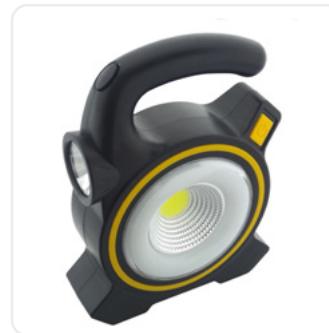

Worklight 1W COB + 3W XPE Rechargeable

EWL-1W-COB-R 5999097977768

Material	Plastic
Color	Black
Power source	Li-ion (18650)

Worklight 1W Rechargeable Solar

EWL-1W-SOL-R 5999097977782

Material	Plastic
Color	Black/Lemon
Power source	Solar+ Li-ion 1500mAh