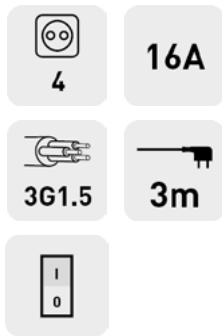

Socket Extension Cord 4 Sockets With Switch 3m 3G1.5

ESE1.5G4-3-SW 5999097978024