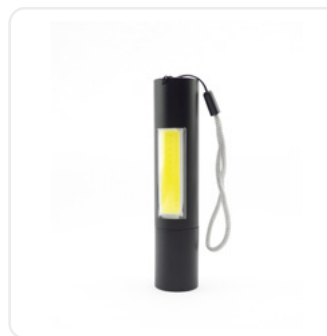

Flashlight Rechargeable 3W 1200mAh (PowerBank function) with wristband

EFL-MR1200-XPE-ALU 5999097982144

Material	ALU
Color	Black
Power source	Li-ion 1200mAh
Accessories	Built-in Li-ion 1200mAh