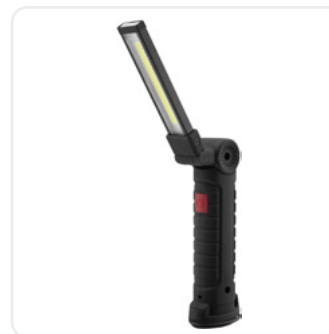

Worklight 27 LED

EWL-27LED-PL 5999097904061

Material	Plastic
Color	Black
Power source	3xAA

Worklight COB 180° Rechargeable

EWL-180-COB-R 5999097979847

Material	Plastic
Color	Black
Power source	Li-ion 1800mAh