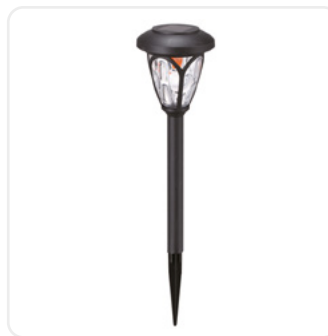

**Garden Solar Lamp 40cm Plastic 12/
showbox**

EGSL-P1LH40-PDQ 5999097986289

1 LED IP44

Ni-MH 1.2V 100mAh

6

Material	Plastic
Color	Black
Size	98x400mm
Packaging	12/b 24/c