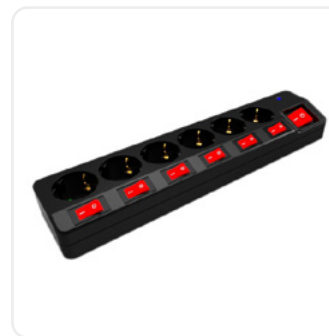

White

Socket Extension Cord 6 Sockets With Separate Switches 1.5m 3G1.5

ESE1.5G6-1.5-SW-W 5999097984704

Color

White

Socket Extension Cord 6 Sockets With Separate Switches and Surge Protection 1.5m 3G1.5

ESE1.5G6-1.5-SW-SP 5999097984681