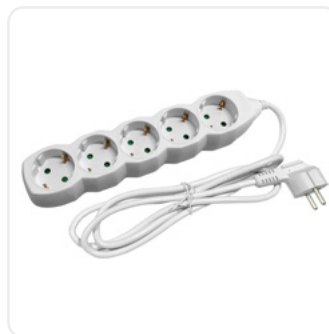

Socket Extension Cord 5 Sockets 3m 3G1.5

ESE1.5G5-3

5999097978086

	16A
5	
3G1.5	3m

Color

White

Socket Extension Cord 5 Sockets 5m 3G1.5

ESE1.5G5-5

5999097980300

	16A
5	
3G1.5	5m

Color

White

Socket Extension Cord 5 Sockets With Switch 1.5m

ESEG5-1.5-SW

5999097904009

	16A
5	
3G1.0	1.5m
I	0