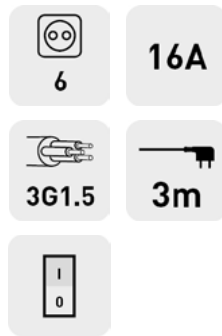

Socket Extension Cord 6 Sockets With Switch 3m 3G1.5

ESE1.5G6-3-SW 5999097978147