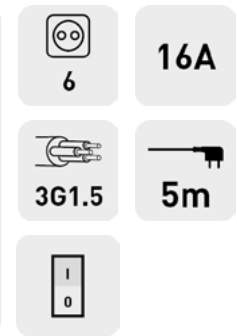

Socket Extension Cord 6 Sockets With Switch 1.5m

ESEG6-1.5-SW 5999097904023

	16A
6	
3G1.0	1.5m
I	0

Color White

Socket Extension Cord 6 Sockets With Switch 1,5m 3G1.5

ESE1.5G6-1.5-SW 5999097978109

	16A
6	
3G1.5	1.5m
I	0

Color White

Socket Extension Cord 6 Sockets With Switch 3m 3G1.5

ESE1.5G6-3-SW 5999097978147

Color

White

Socket Extension Cord 6 Sockets With Switch 5m 3G1.5

ESE1.5G6-5-SW 5999097980362

Color

White

Socket Extension Cord 6 Sockets With Separate Switches 1.5m 3G1.5

ESE1.5G6-1.5-SW-W 5999097984704

Color

White

Socket Extension Cord 6 Sockets With Separate Switches and Surge Protection 1.5m 3G1.5

ESE1.5G6-1.5-SW-SP 5999097984681